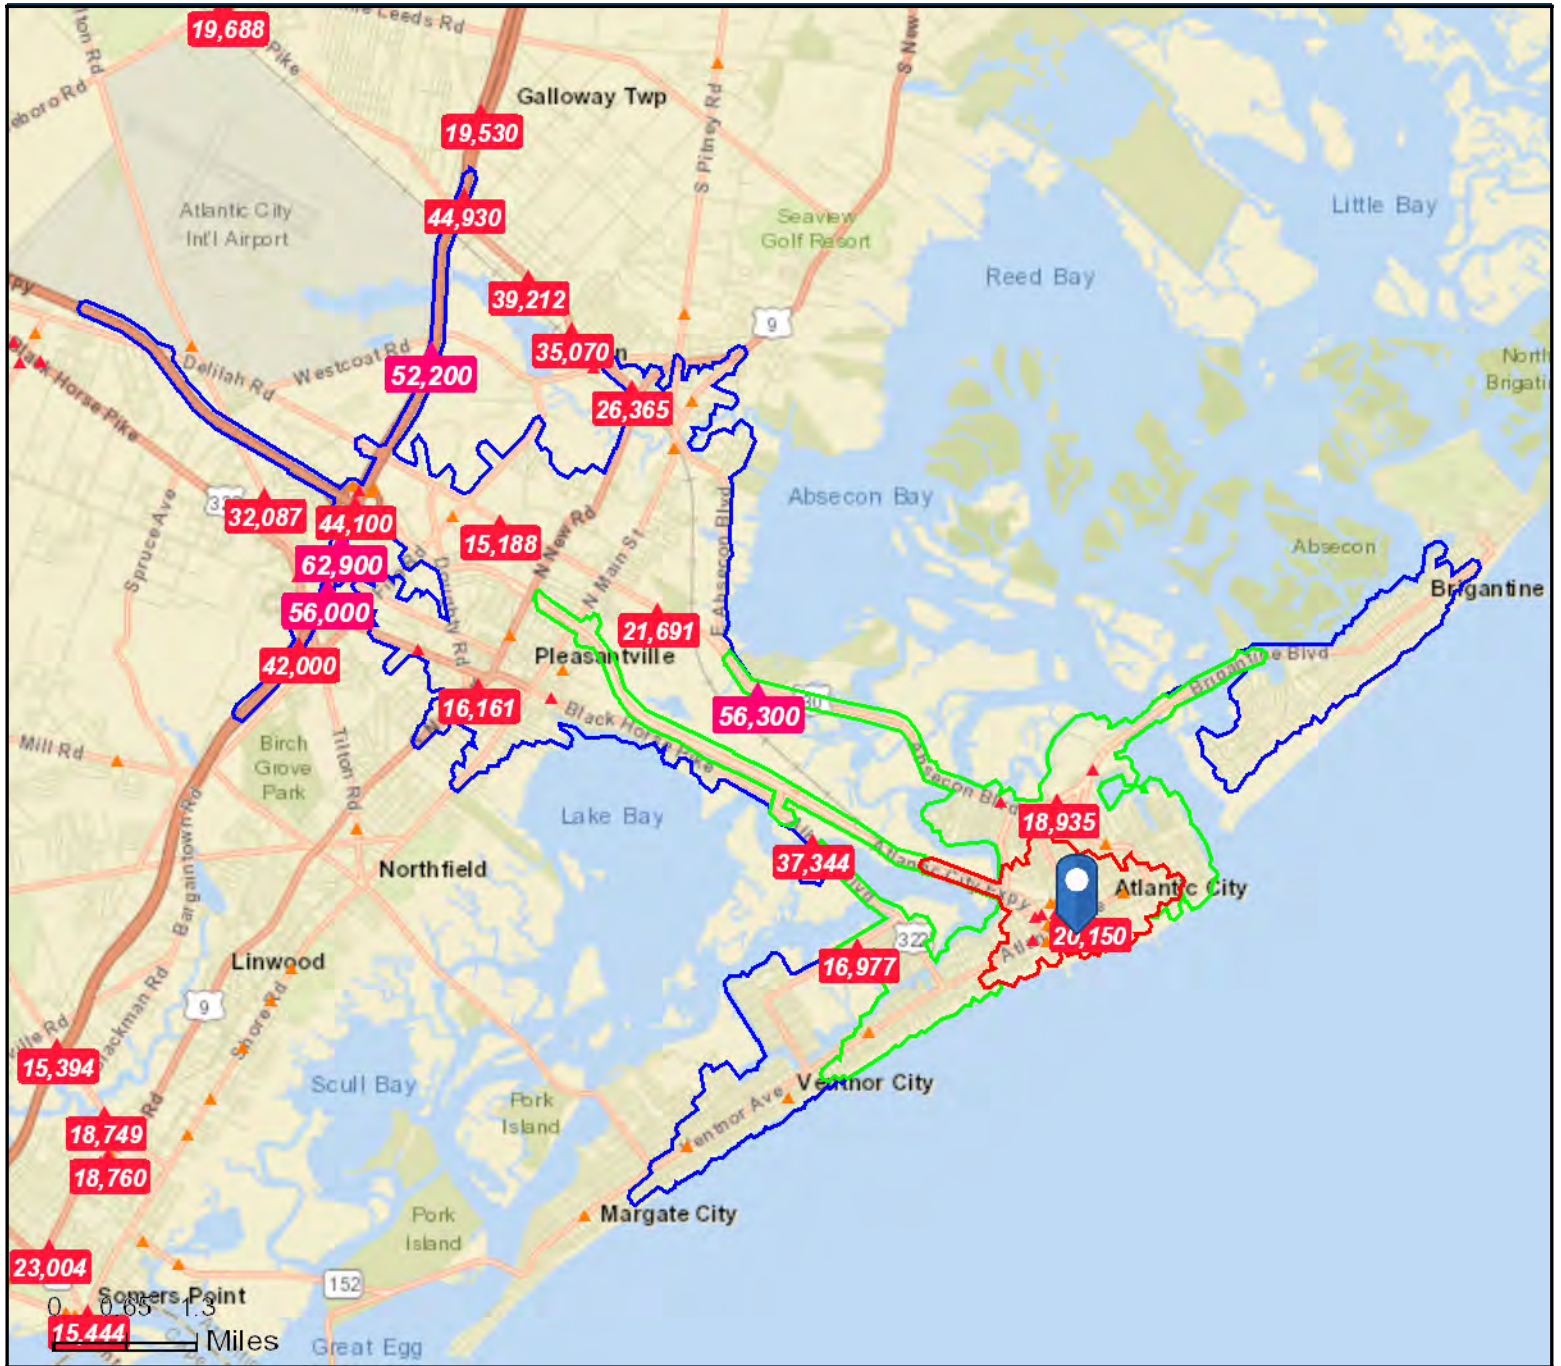

Claridge Office Space 112 Park Place
 112 Park Pl, Atlantic City, New Jersey, 08401
 Drive Time: 5, 10, 15 minute radii

Prepared by Joshua Levin, CCIM
 Latitude: 39.35796
 Longitude: -74.43252

- Average Daily Traffic Volume**
- ▲ Up to 6,000 vehicles per day
 - ▲ 6,001 - 15,000
 - ▲ 15,001 - 30,000
 - ▲ 30,001 - 50,000
 - ▲ 50,001 - 100,000
 - ▲ More than 100,000 per day