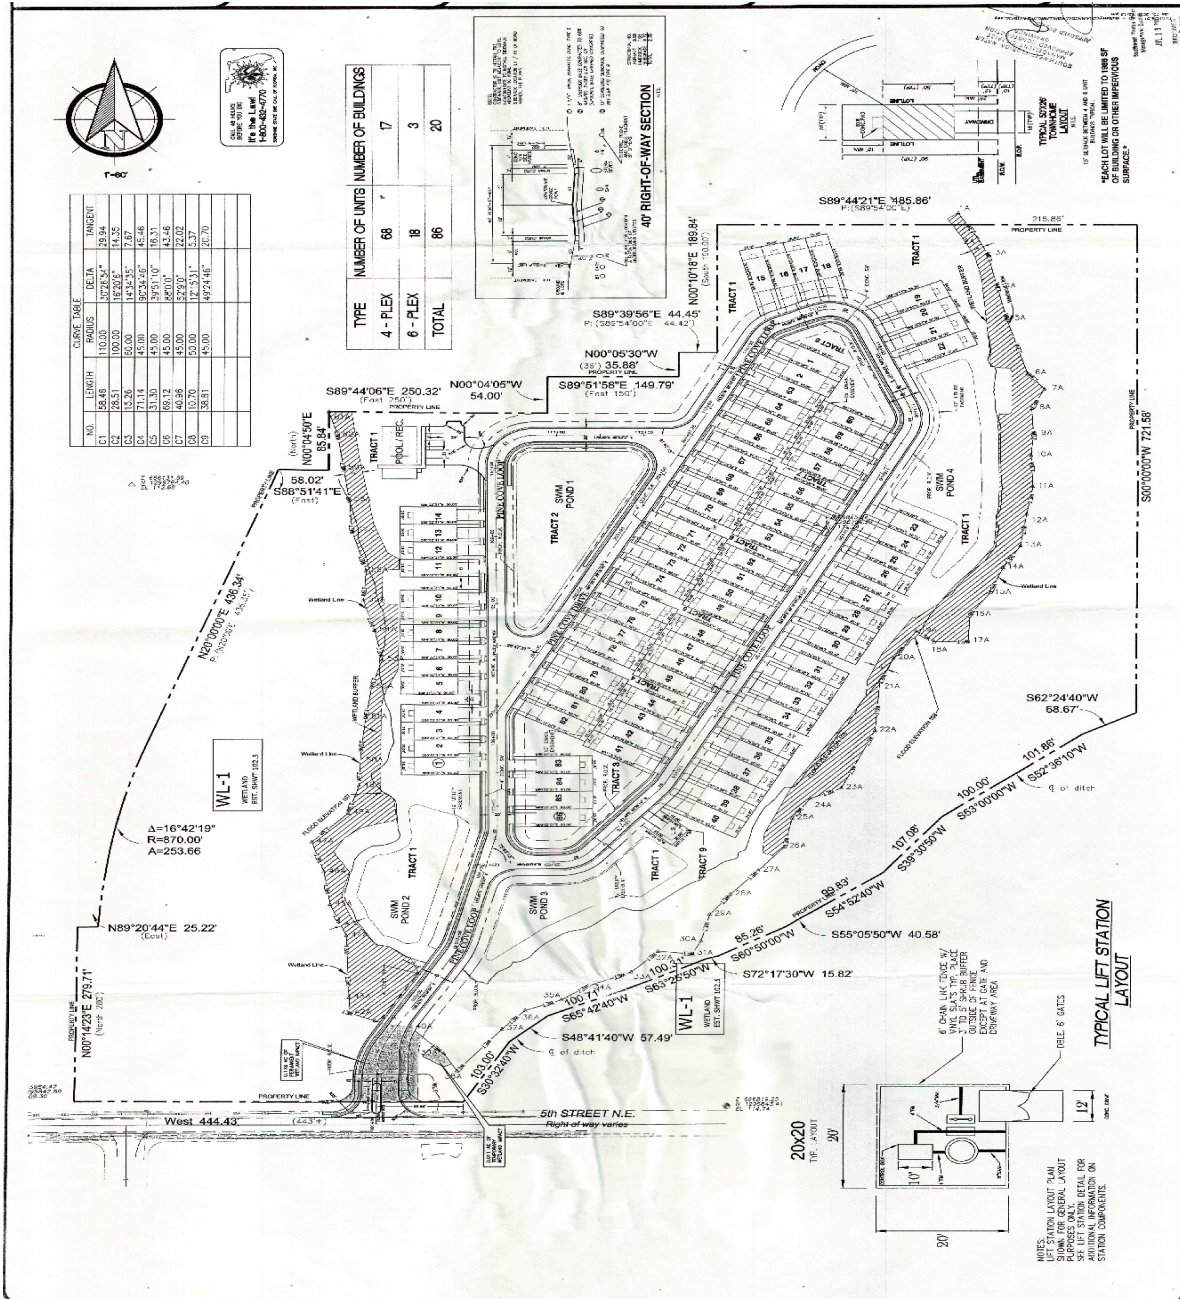

PINE COVE DEVELOPMENT

5th Street NE, Mulberry, FL 33860

KW COMMERCIAL
1208 E. Kennedy Blvd, Suite 232
Tampa, FL 33602

DAVID KINNARD
Commercial Real Estate Agent
813.417.2586
dkinnard@kw.com

ALEX DELANNOY
Sales Associate
863.224.6915
alexdelannoy@kwcommercial.com