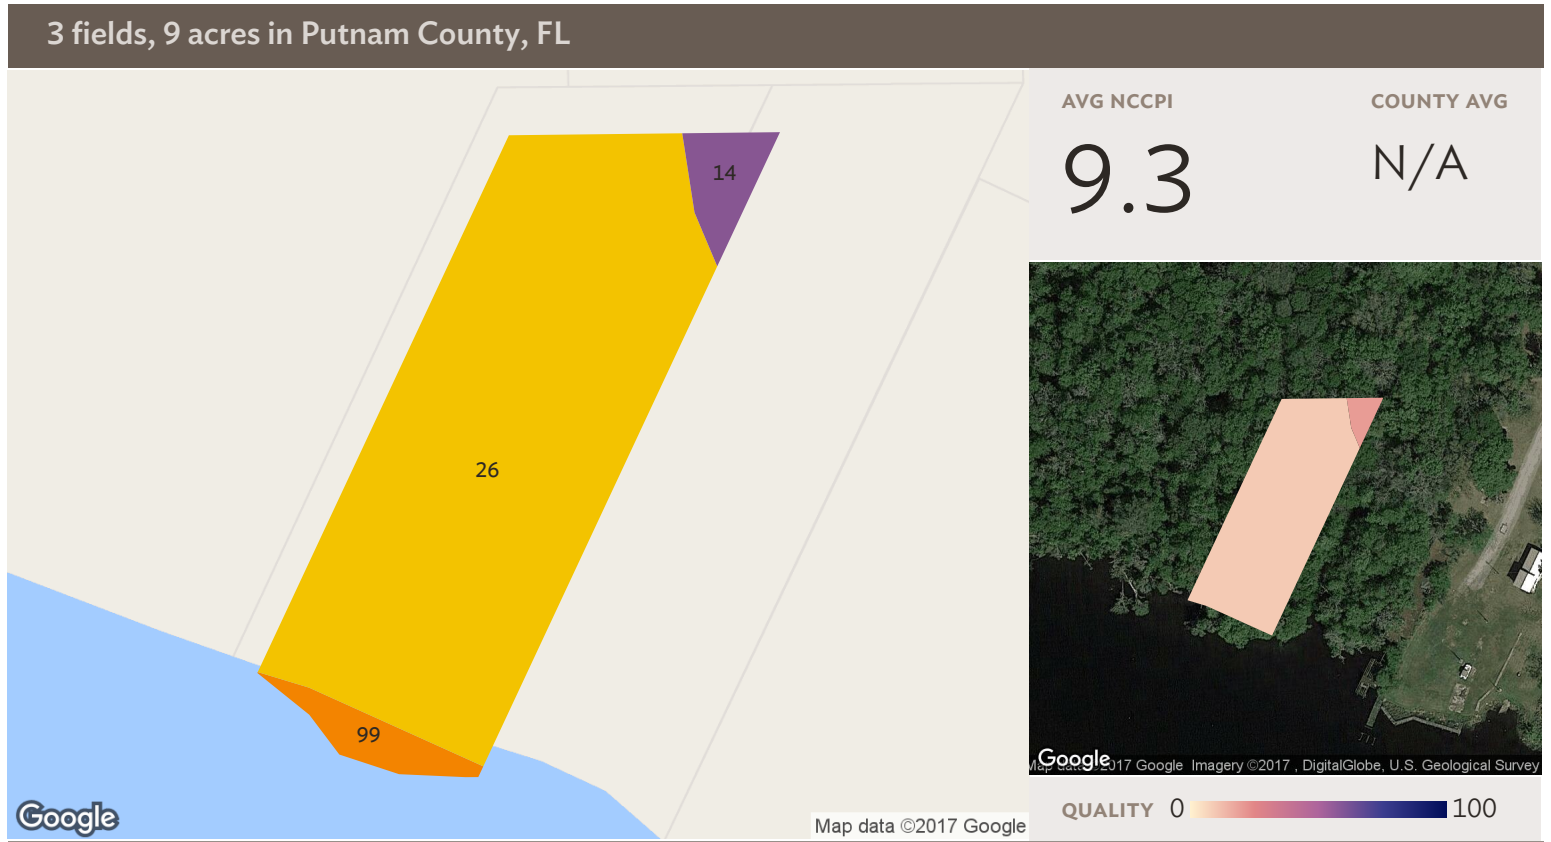

Source: NRCS Soil Survey

All fields

9 ac

SOIL CODE	SOIL DESCRIPTION	ACRES	PERCENTAGE OF FIELD	SOIL CLASS	NCCPI
26	Terra Ceia muck, 0 to 1 percent slopes, frequently flooded	8.31	88.8%	7	9.1
14	Cassia fine sand	0.94	10.1%	6	19.8
99	Water	0.07	0.8%	N/A	N/A
6	Tavares fine sand, 0 to 5 percent slopes	0.03	0.4%	3	21.4
		9.29	99.2%		10.2

Field 1

Source: NRCS Soil Survey

1 ac

SOIL CODE	SOIL DESCRIPTION	ACRES	PERCENTAGE OF FIELD	SOIL CLASS	NCCPI
26	Terra Ceia muck, 0 to 1 percent slopes, frequently flooded	0.82	95.9%	7	9.1
99	Water	0.02	2.1%	N/A	N/A
14	Cassia fine sand	0.02	2.0%	6	19.8
		0.84	97.9%		9.3

Field 2

4 ac

SOIL CODE	SOIL DESCRIPTION	ACRES	PERCENTAGE OF FIELD	SOIL CLASS	NCCPI
26	Terra Ceia muck, 0 to 1 percent slopes, frequently flooded	2.56	72.7%	7	9.1
14	Cassia fine sand	0.93	26.3%	6	19.8
6	Tavares fine sand, 0 to 5 percent slopes	0.03	1.0%	3	21.4
		3.52			12.0

3 fields, 9 acres in Putnam County, FL

Field 3

Source: NRCS Soil Survey

5 ac

SOIL CODE	SOIL DESCRIPTION	ACRES	PERCENTAGE OF FIELD	SOIL CLASS	NCCPI
■ 26	Terra Ceia muck, 0 to 1 percent slopes, frequently flooded	4.93	98.9%	7	9.1
■ 99	Water	0.05	1.1%	N/A	N/A
		4.93	98.9%		9.1