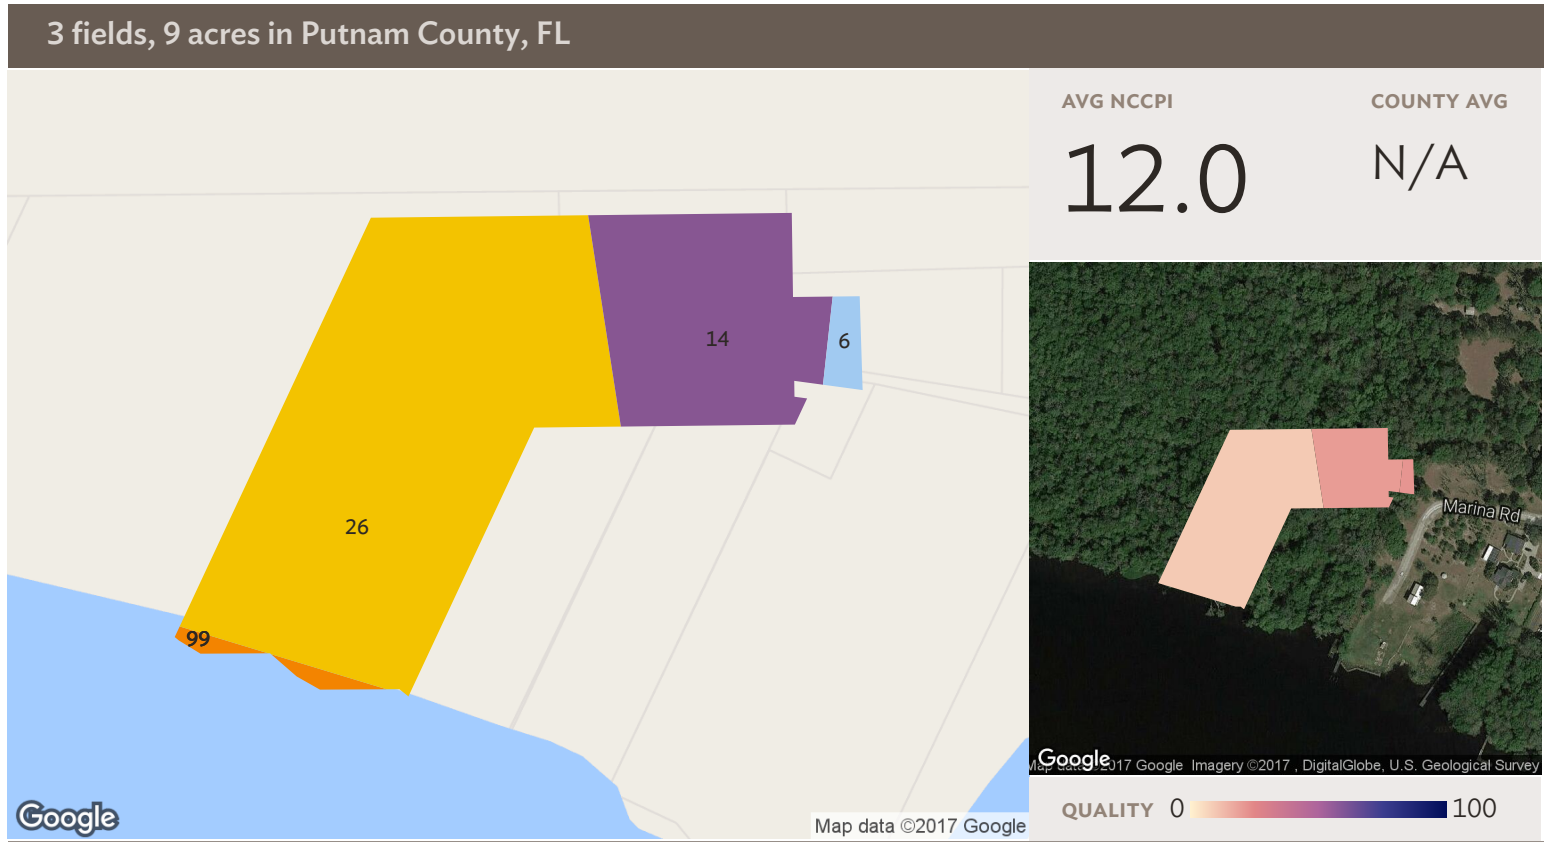

Source: NRCS Soil Survey

All fields

9 ac

SOIL CODE	SOIL DESCRIPTION	ACRES	PERCENTAGE OF FIELD	SOIL CLASS	NCCPI
26	Terra Ceia muck, 0 to 1 percent slopes, frequently flooded	8.31	88.8%	7	9.1
14	Cassia fine sand	0.94	10.1%	6	19.8
99	Water	0.07	0.8%	N/A	N/A
6	Tavares fine sand, 0 to 5 percent slopes	0.03	0.4%	3	21.4
		9.29	99.2%		10.2

Field 1

Source: NRCS Soil Survey

1 ac

SOIL CODE	SOIL DESCRIPTION	ACRES	PERCENTAGE OF FIELD	SOIL CLASS	NCCPI
26	Terra Ceia muck, 0 to 1 percent slopes, frequently flooded	0.82	95.9%	7	9.1
99	Water	0.02	2.1%	N/A	N/A
14	Cassia fine sand	0.02	2.0%	6	19.8
		0.84	97.9%		9.3

Field 2

4 ac

SOIL CODE	SOIL DESCRIPTION	ACRES	PERCENTAGE OF FIELD	SOIL CLASS	NCCPI
26	Terra Ceia muck, 0 to 1 percent slopes, frequently flooded	2.56	72.7%	7	9.1
14	Cassia fine sand	0.93	26.3%	6	19.8
6	Tavares fine sand, 0 to 5 percent slopes	0.03	1.0%	3	21.4
		3.52			12.0

3 fields, 9 acres in Putnam County, FL

Field 3

Source: NRCS Soil Survey

5 ac

SOIL CODE	SOIL DESCRIPTION	ACRES	PERCENTAGE OF FIELD	SOIL CLASS	NCCPI
■ 26	Terra Ceia muck, 0 to 1 percent slopes, frequently flooded	4.93	98.9%	7	9.1
■ 99	Water	0.05	1.1%	N/A	N/A
		4.93	98.9%		9.1