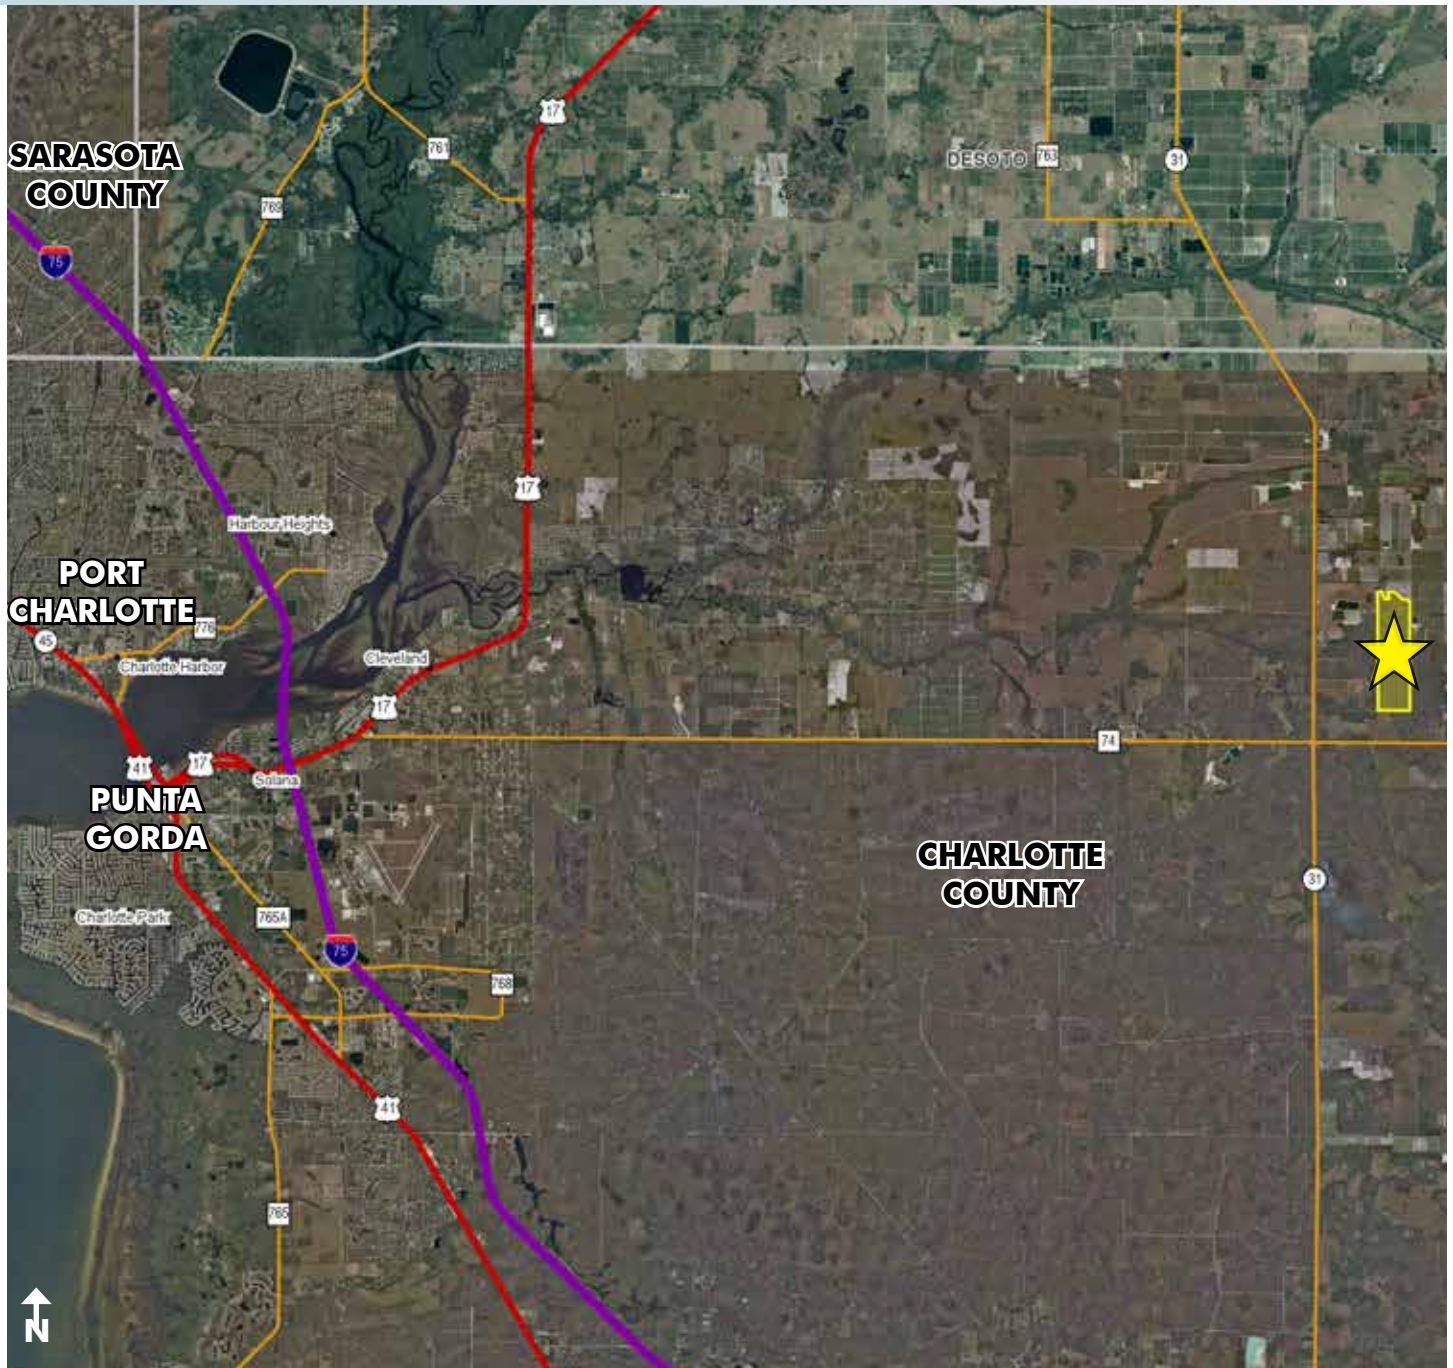

PROPERTY MAP

CHARLOTTE COUNTY HUNTING PRESERVE

570± acres

Charlotte County, FL

REGIONAL MAP

— Commercial Real Estate Investments | Management | Brokerage | Development | Land

Maury L. Carter & Associates, Inc.
407-422-3144 | www.maurycarter.com