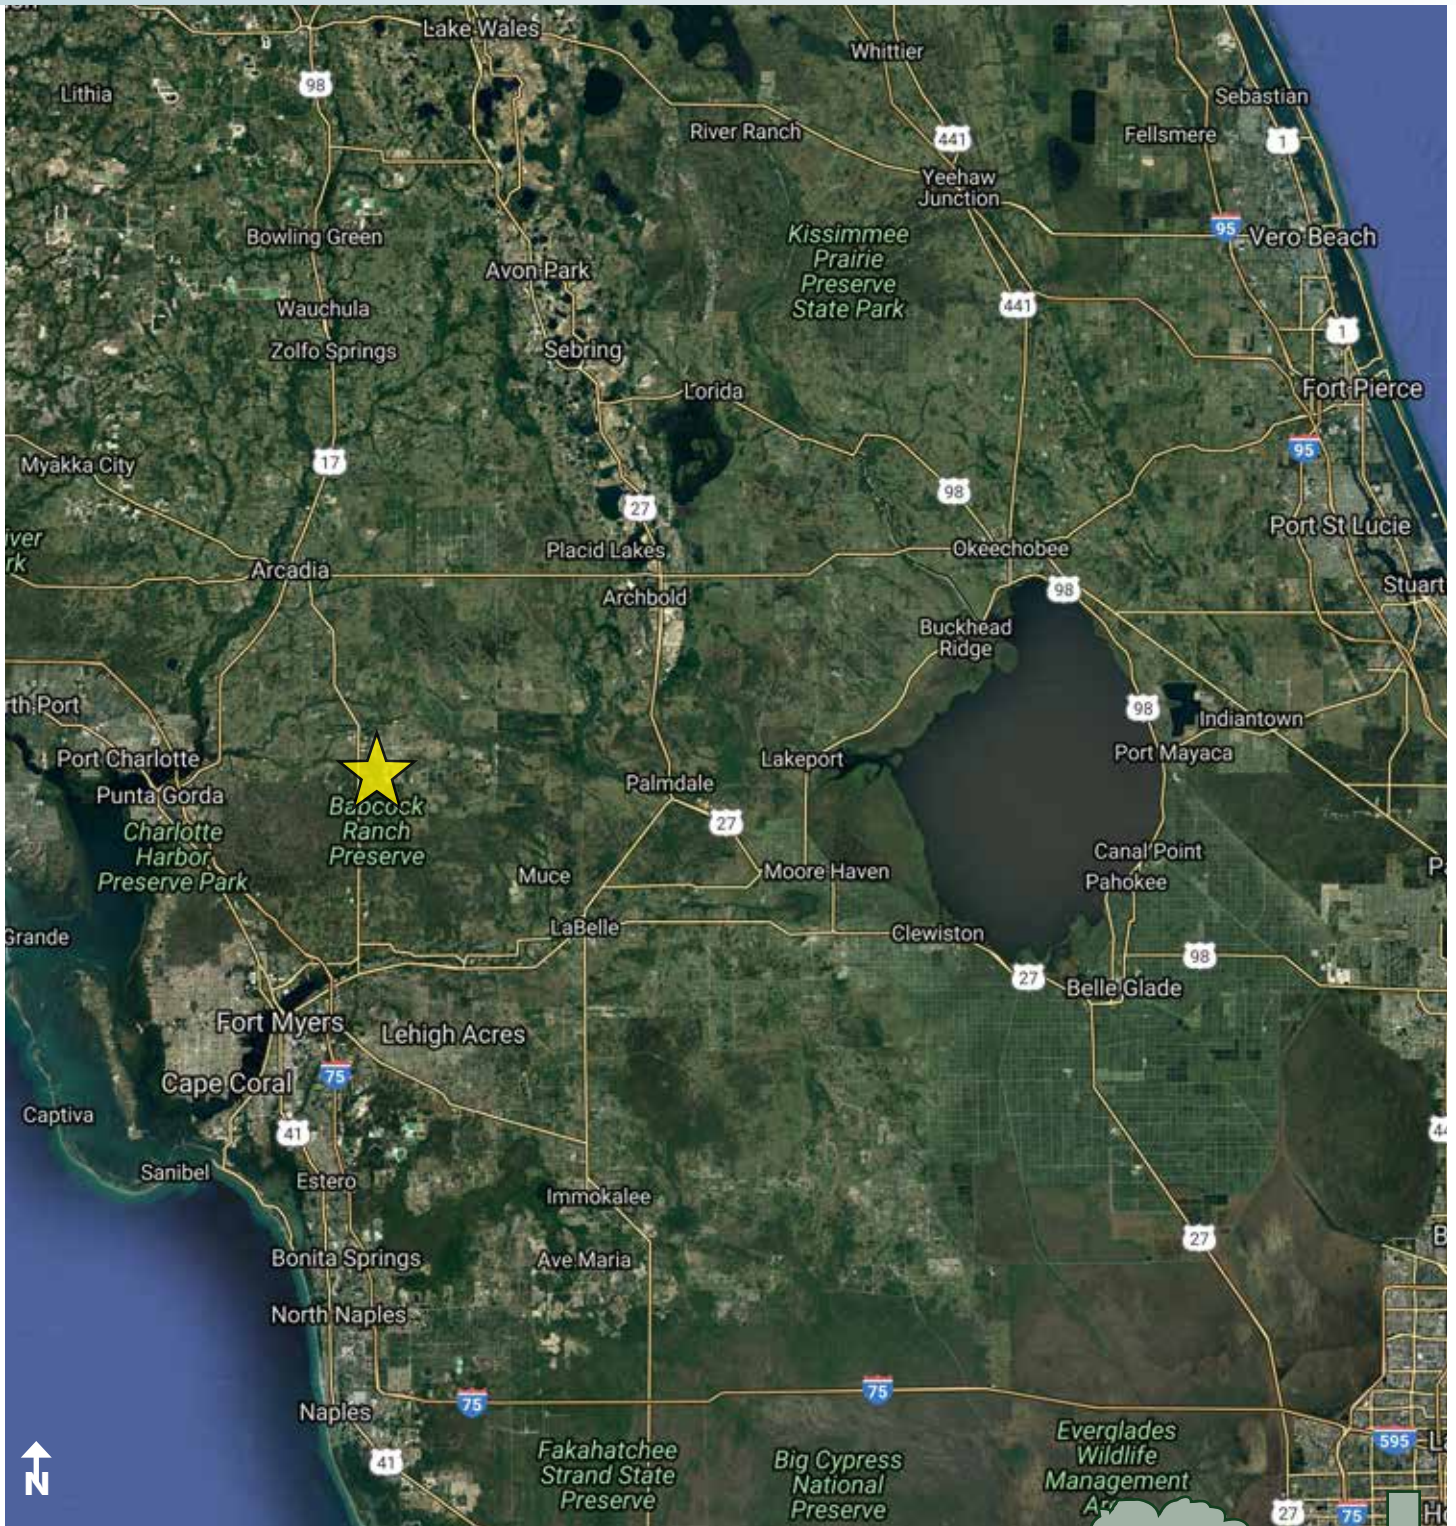

REGIONAL MAP

CHARLOTTE COUNTY HUNTING PRESERVE

570± acres

Charlotte County, FL

LOCATION MAP

— Commercial Real Estate Investments | Management | Brokerage | Development | Land

Maury L. Carter & Associates, Inc.
407-422-3144 | www.maurycarter.com