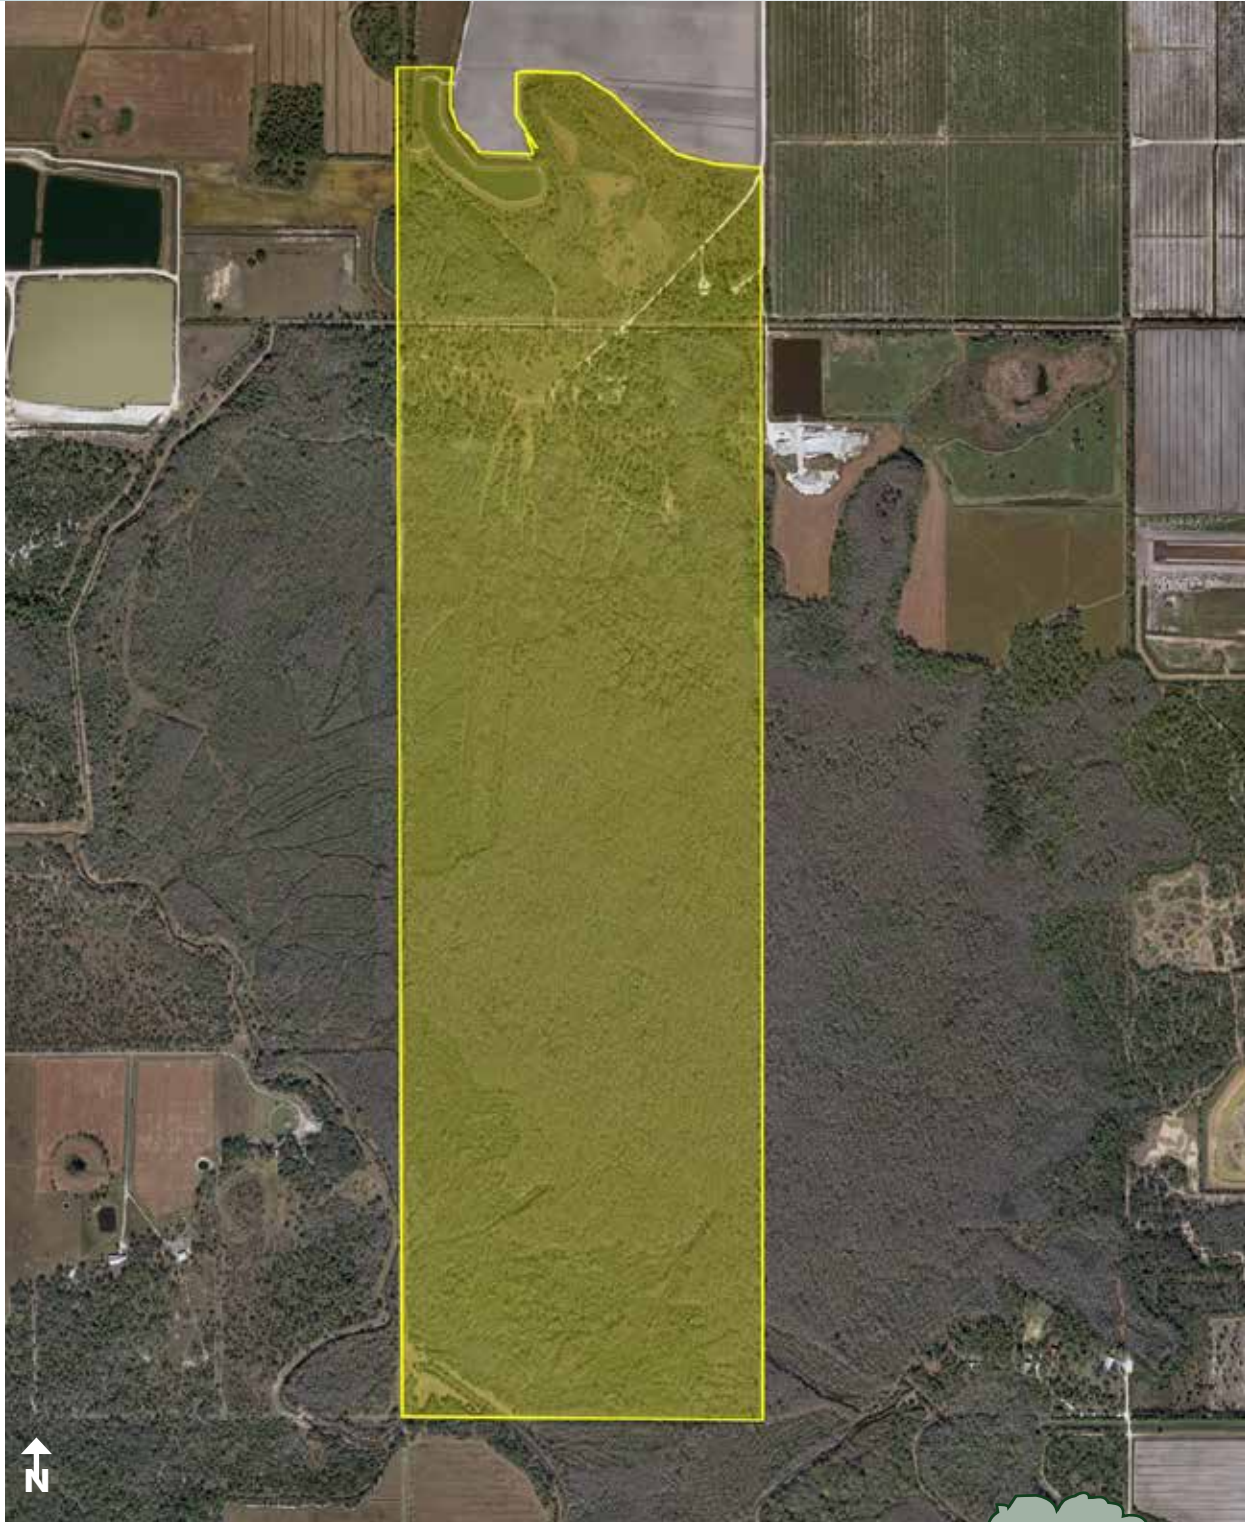

LODGE INTERIOR

CHARLOTTE COUNTY HUNTING PRESERVE

570± acres

Charlotte County, FL

PROPERTY MAP

— Commercial Real Estate Investments | Management | Brokerage | Development | Land

Maury L. Carter & Associates, Inc.
407-422-3144 | www.maurycarter.com