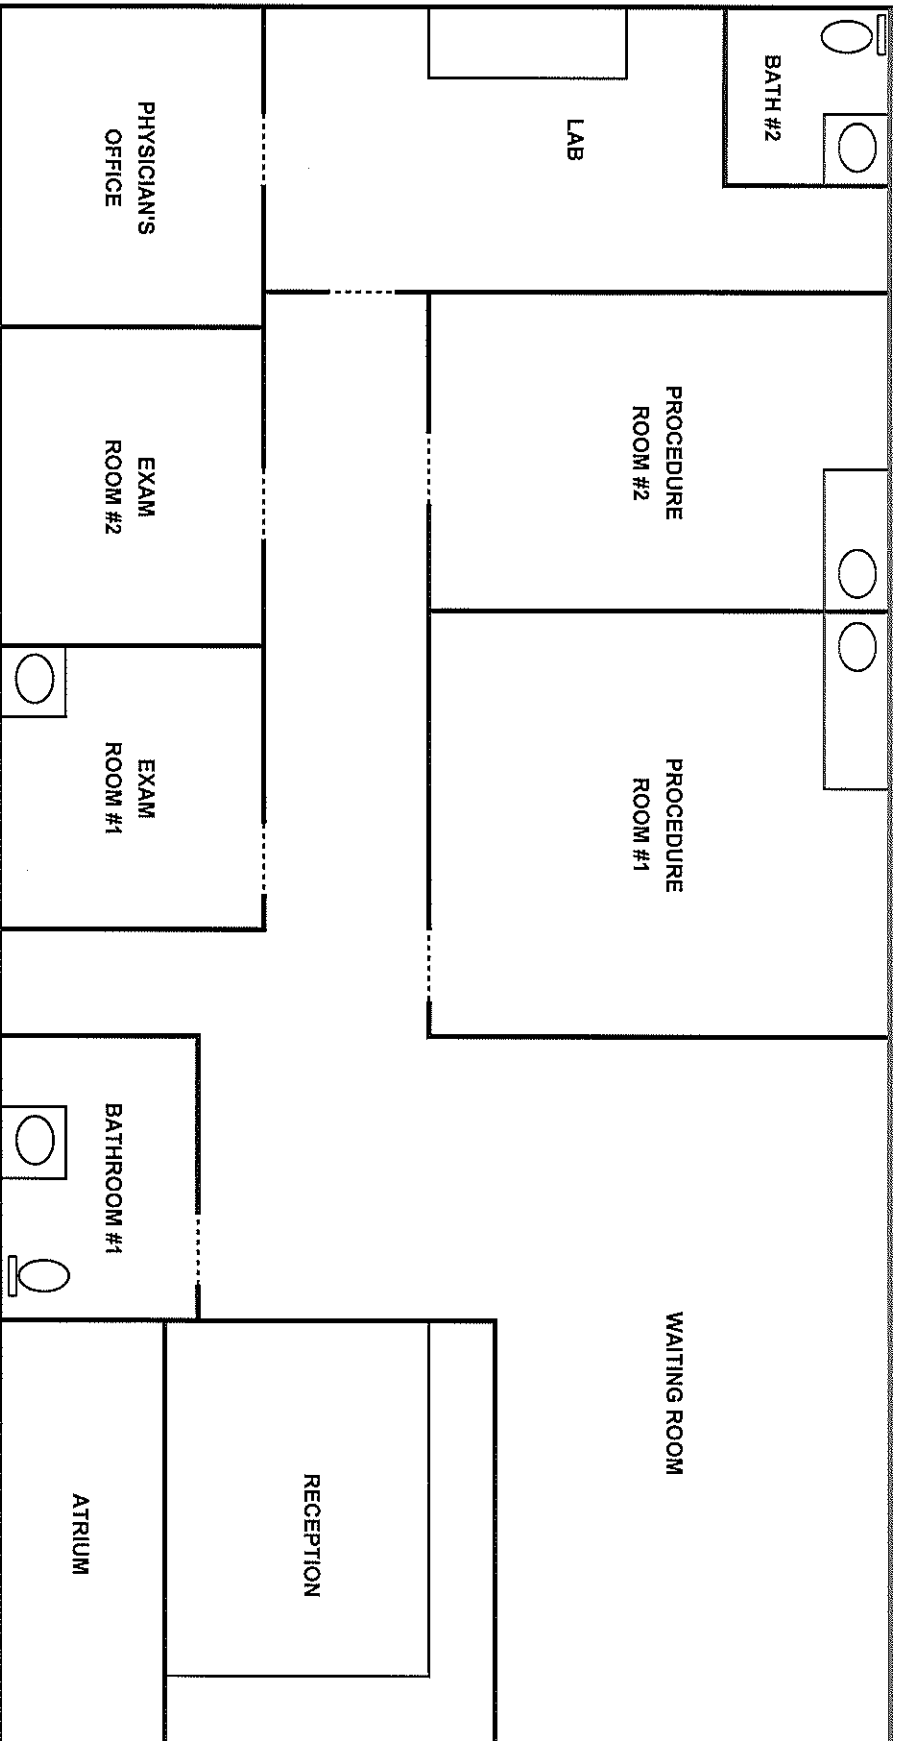

321 MANGOUSTINE DRIVE, SANFORD

A MEDICAL OFFICE CONDOMINIUM

1,322 SQUARE FEET

(DIAGRAM IS APPROXIMATE)