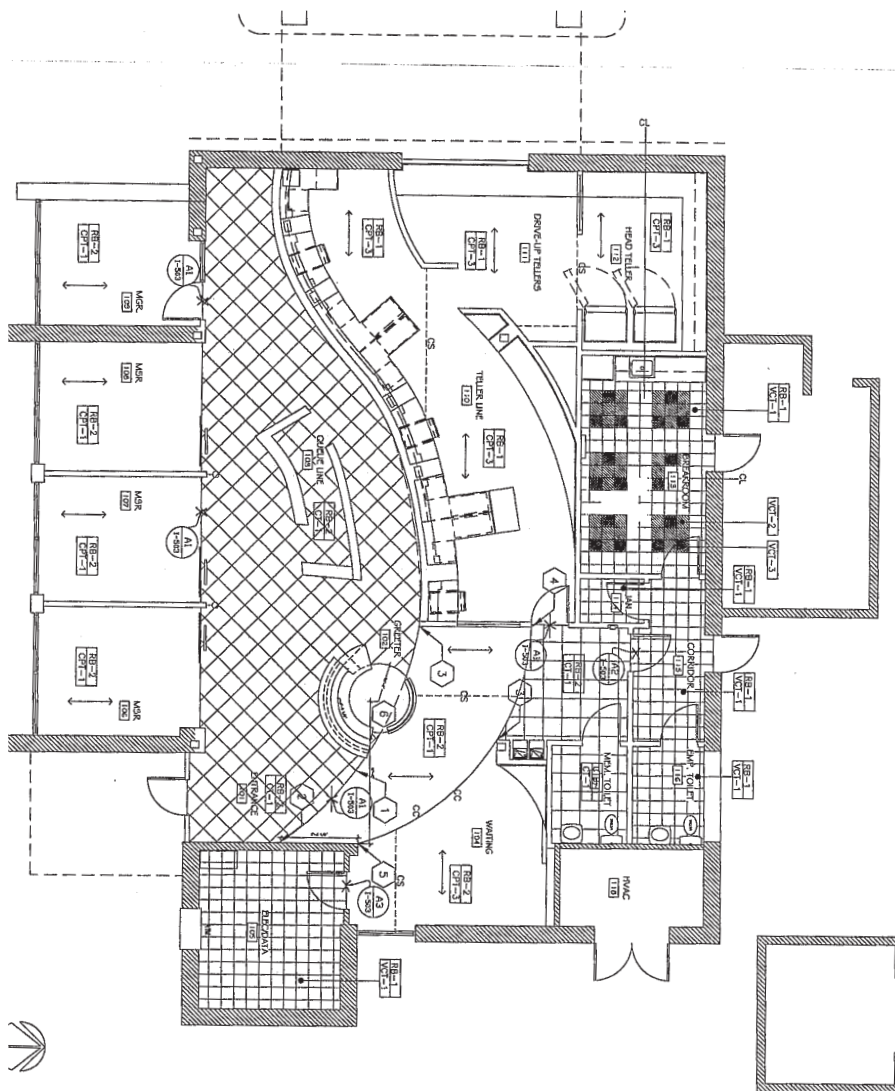

FLOOR PLAN

6329 WEST COLONIAL DRIVE, ORLANDO, FL 32818

3,339± HEATED SF

4,107± RSF- WITH DRIVE-THRU

WEST COLONIAL DRIVE

POWERS DRIVE

CONTACT:

DARRYL DOTHEROW, CCIM
Senior Vice President, Ext. 114
drdotherow@realtycapitalfl.com