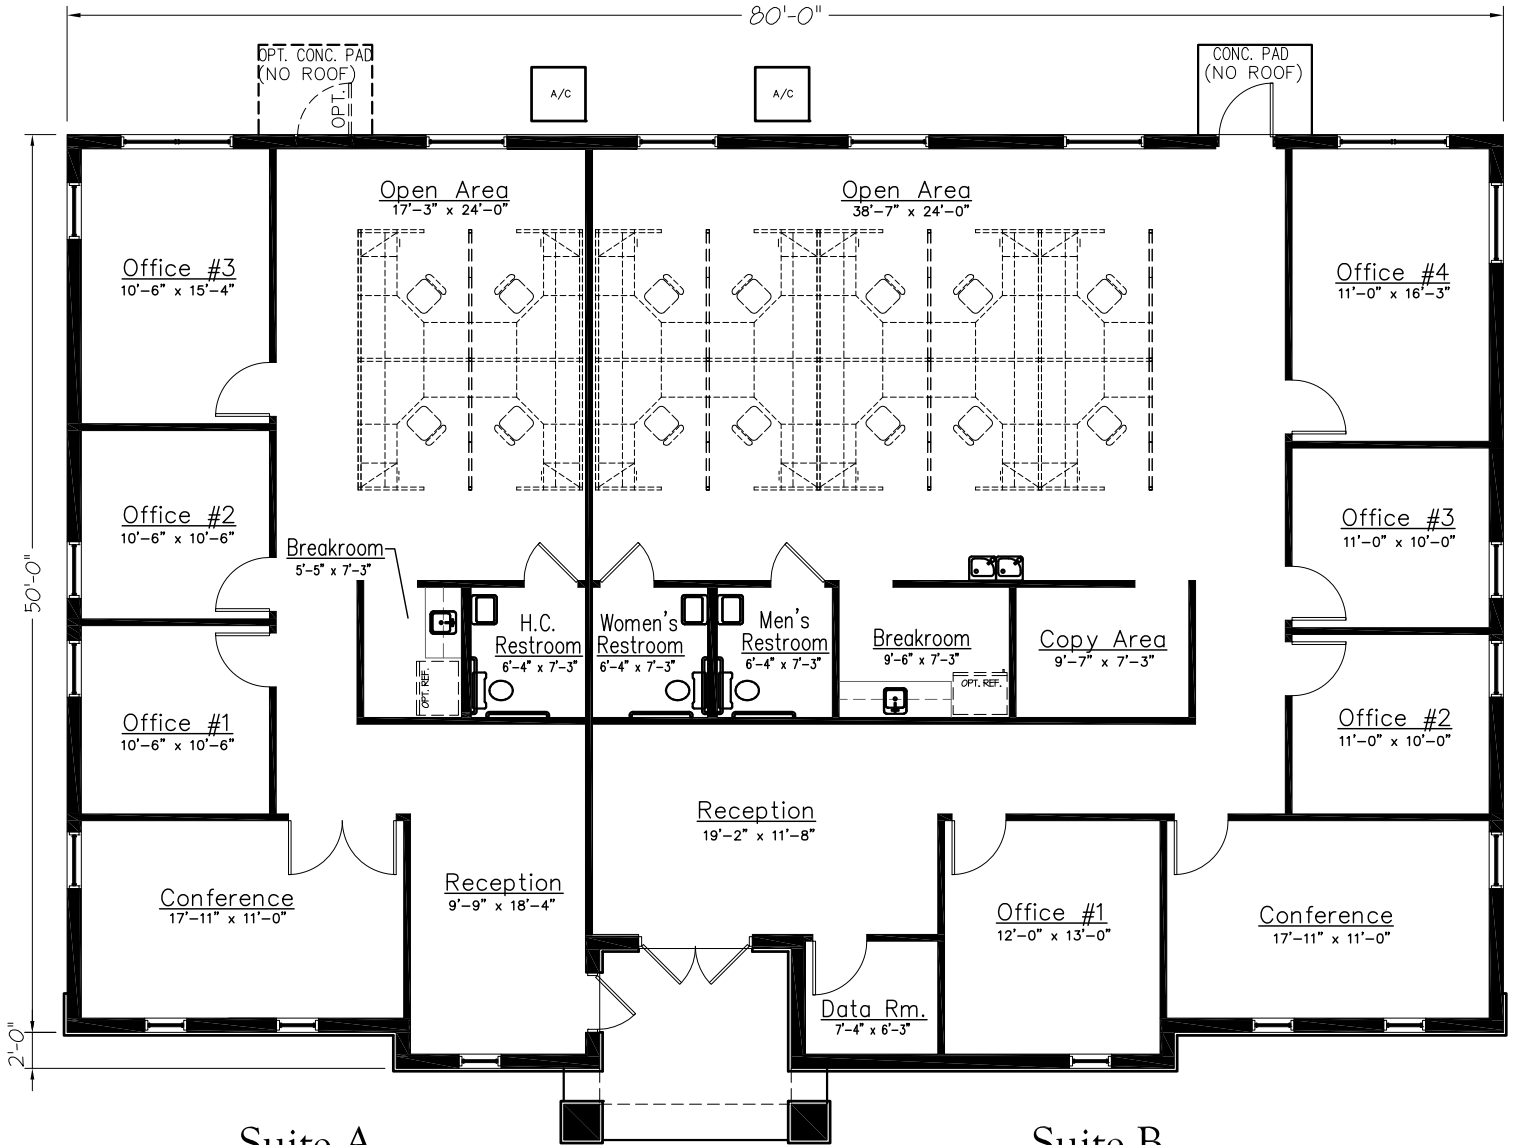

2 Tenant - Open Area

Suite A

TBD STERLINGTON DRIVE
LAND O LAKES, FL

Suite B

TBD STERLINGTON DRIVE
LAND O LAKES, FL

**Southern
Crafted
Homes**

"Building Better Lifestyles"

DEVONWOOD PROFESSIONAL BUILDING 19

SUITE A - 1479 TOTAL SQ FT.

SUITE B - 2536 TOTAL SQ FT.

9'-4" CEILING UNLESS OTHERWISE NOTED

Dimension and square footage are approximate.

Updated: 06/01/2015

Suite A

TBD STERLINGTON DRIVE
LAND O LAKES, FL

Suite B

TBD STERLINGTON DRIVE
LAND O LAKES, FL

DEVONWOOD PROFESSIONAL BUILDING 19

SUITE A - 1479 TOTAL SQ FT.
SUITE B - 2536 TOTAL SQ FT.
9'-4" CEILING UNLESS OTHERWISE NOTED
Dimension and square footage are approximate.
Updated: 06/01/2015