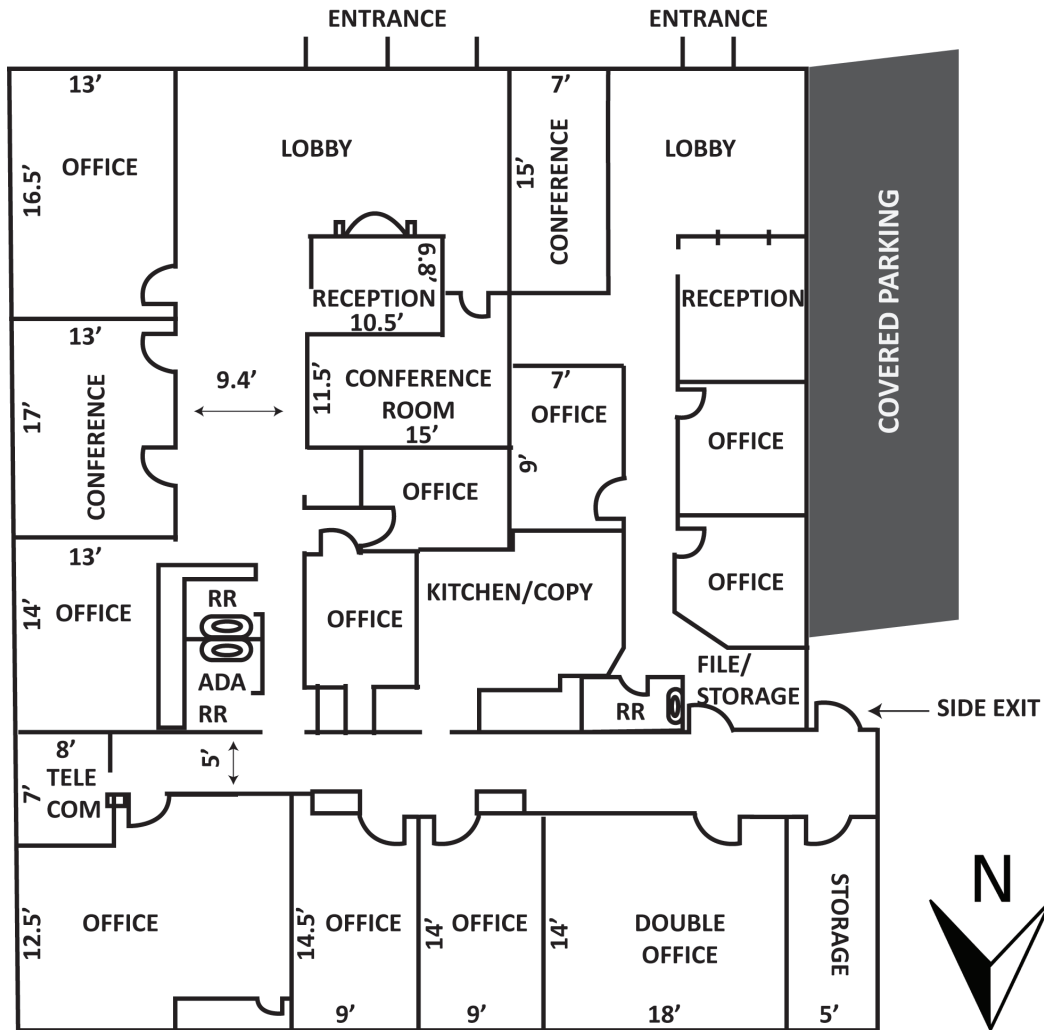

FLOOR PLAN

1501 WEST COLONIAL DRIVE, ORLANDO, FL 32804

4,550± RSF

CONTACT:

DARRYL DOTHEROW, CCIM
Senior Vice President, Ext. 114
drdotherow@realtycapitalfl.com

605 E. Robinson St., Suite 500 • Orlando, FL 32801
P 407.843.7070 • F 407.843.2070 • realtycapitalfl.com