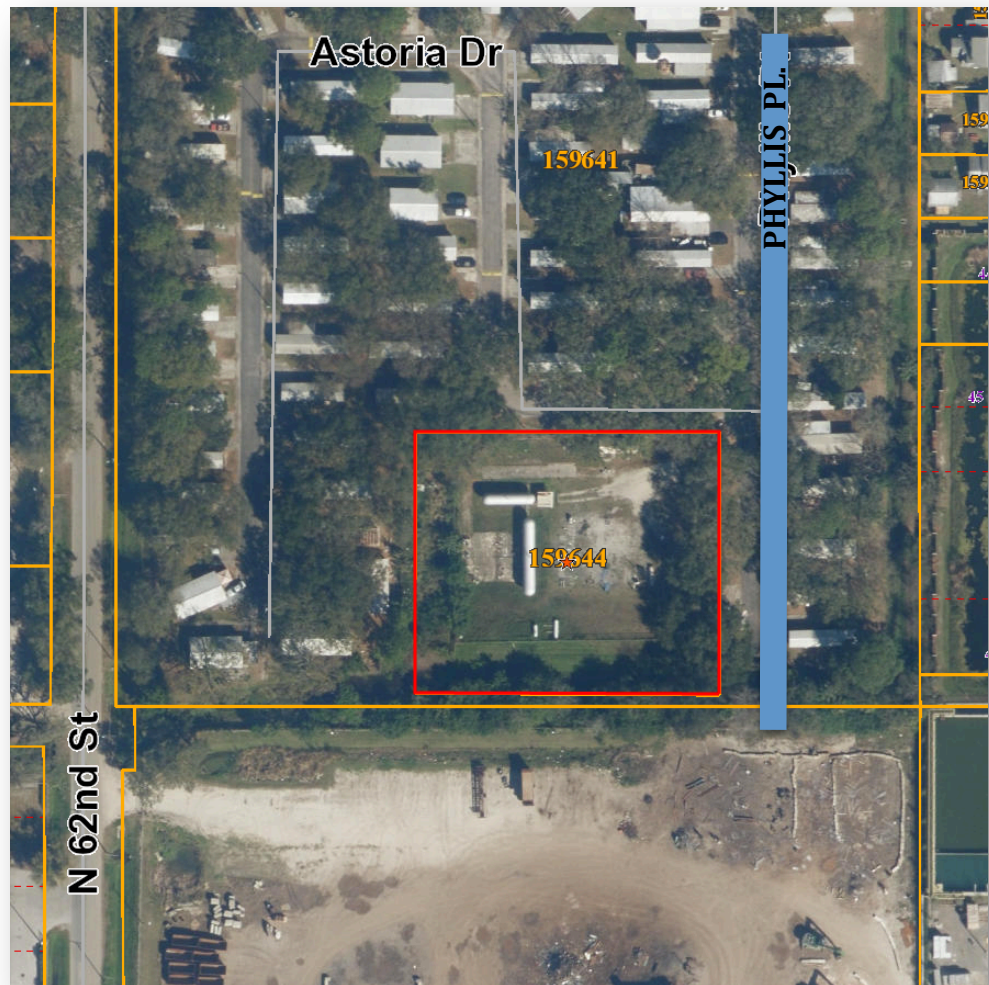

## VACANT STORAGE LAND

1.15± ACRE  
SALE PRICE: \$25,000

2010 Phyllis Place  
Tampa, FL 33619

FOLIO: 159644-0000  
USE DESC: OPEN STORAGE  
ZONED: RS-50  
USE CODE: 4900 (Ind) Open Storage  
COUNTY: Hillsborough

Located east of N 62<sup>nd</sup> St and just south of E. Broadway Ave.

LIGHTLE BECKNER ROBISON  
INCORPORATED  
COMMERCIAL REAL ESTATE SERVICES

Jeffery Robison  
Principal | Broker

(321) 722-0707 x13  
Jeff@TeamLBR.com