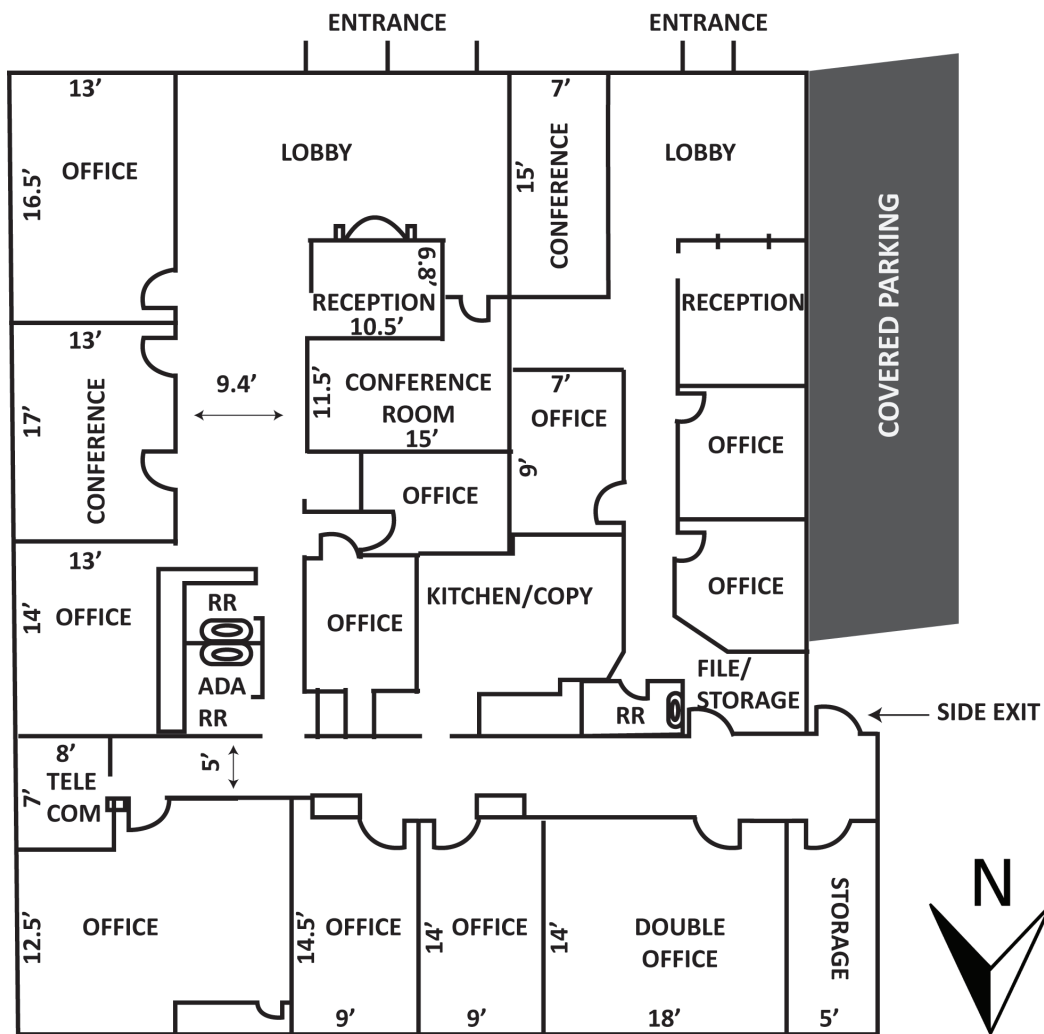

FLOOR PLAN

1501 WEST COLONIAL DRIVE, ORLANDO, FL 32804

4,550± RSF

CONTACT:

DARRYL DOTHEROW, CCIM
Senior Vice President, Ext. 114
drdotherow@realtycapitalfl.com

605 E. Robinson St., Suite 500 • Orlando, FL 32801
P 407.843.7070 • F 407.843.2070 • realtycapitalfl.com