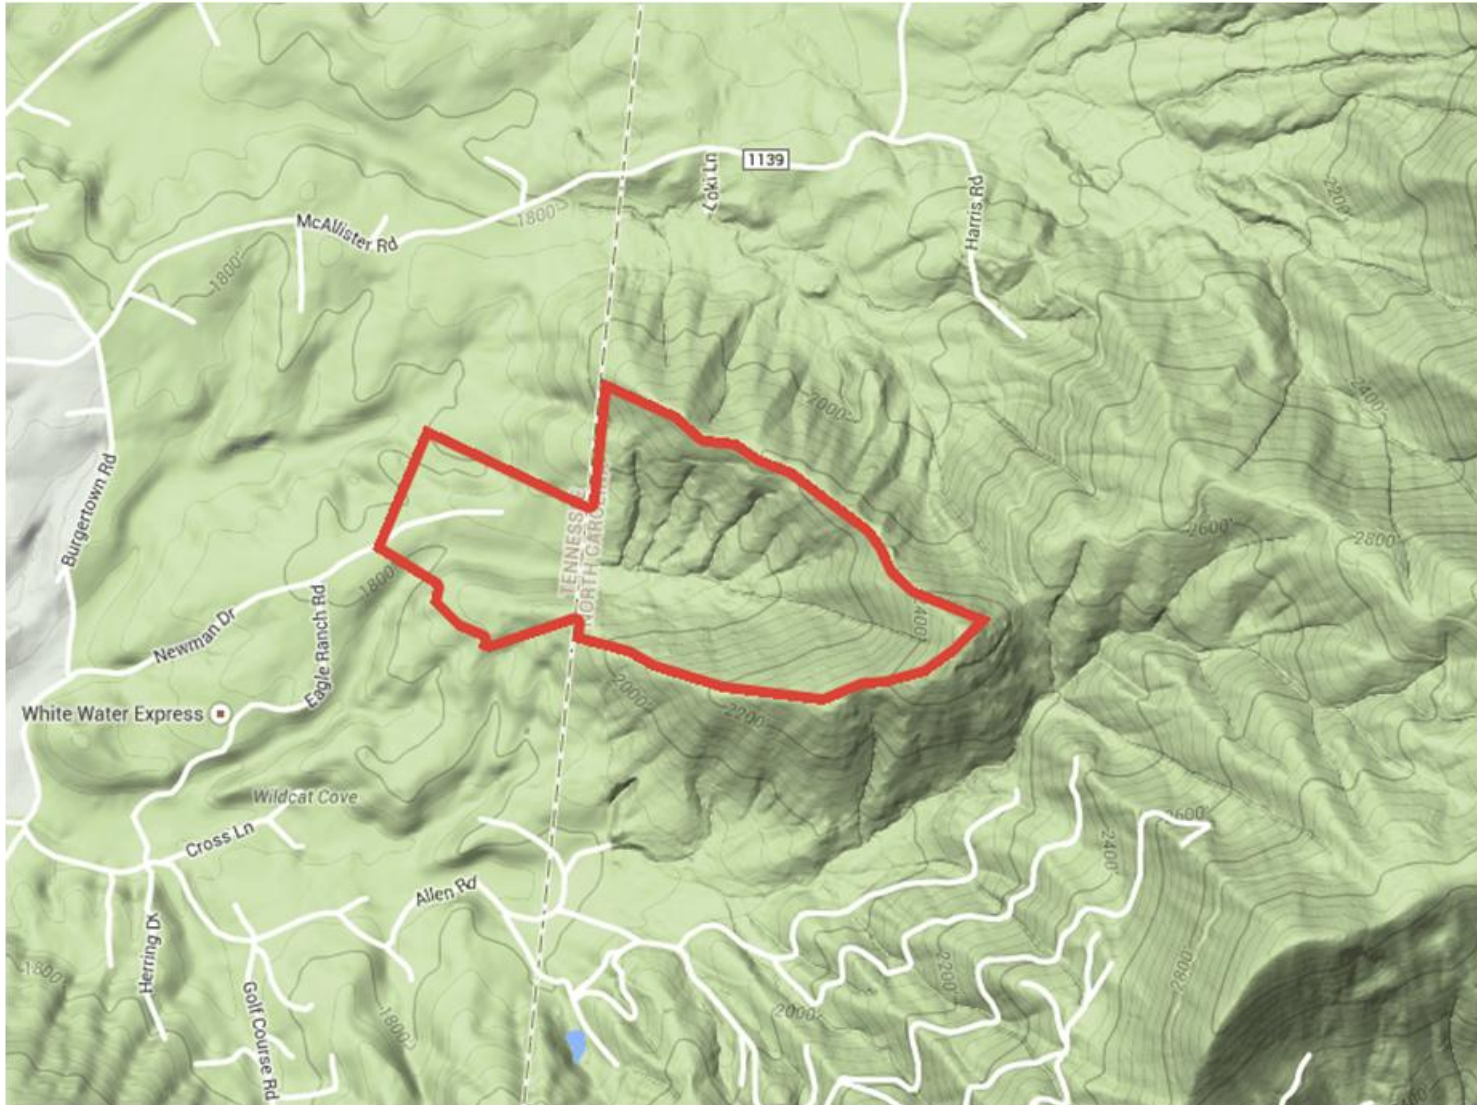

RT Realty Group, LLC
6185 Crooked Creek Road
Suite C
Norcross, GA 30092

Property Information

3

- 119.59 Acres off of Eagle Ranch Road
- 38.95 Acres Located in Polk County, TN and 80.64 Acres located in Cherokee County, NC
- Property formerly known as Eagle Adventure Camp
- Property Improvements include a 14 cabins, 2 bathhouses, a residential house, chapel, laundry building, office building, office/store, cafeteria, barn and a rustic cabin
- Water and Electricity Available
- Sweeping mountain views
- Back portion of property is mountainous terrain perfect for hiking and other outdoor activities
- Property suitable for continued use as a camp or a private recreational tract
- **Bank Owned**
- **Asking Price - \$645,000**

Aerial View

4

Property Topo Map

5

Property Photos (1 of 3)

6

Property Photos (2 of 3)

7

Property Photos (3 of 3)

8

Location Maps