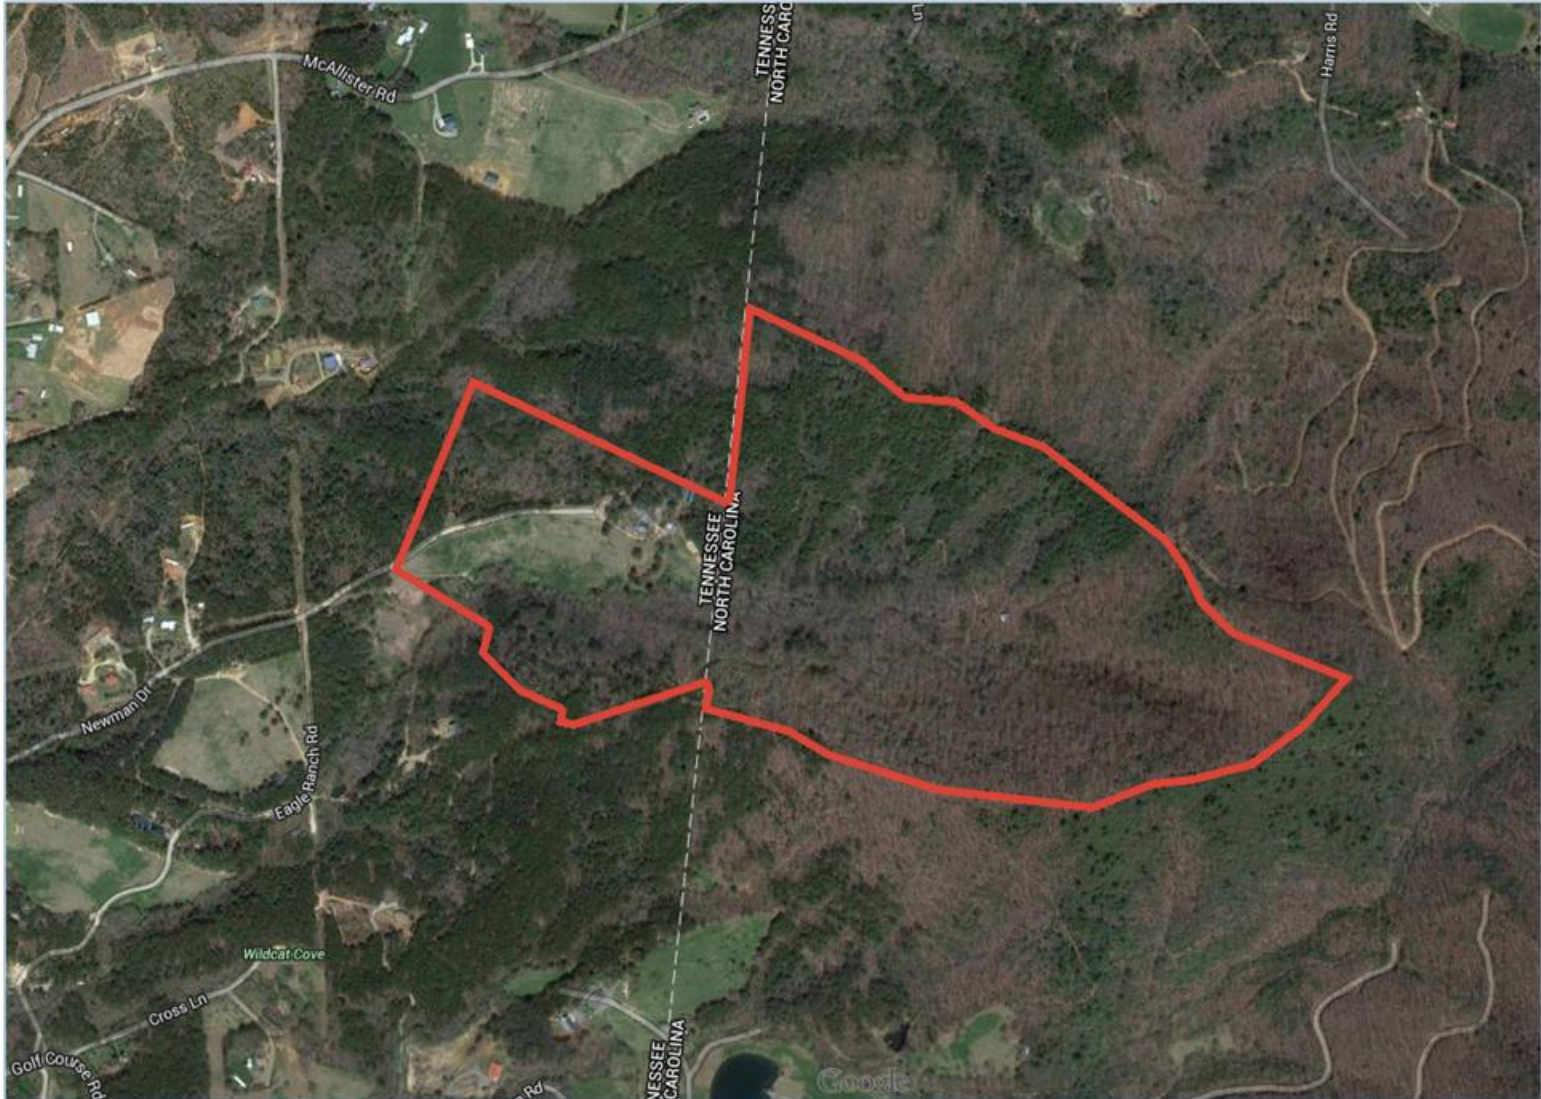

RT Realty Group, LLC
6185 Crooked Creek Road
Suite C
Norcross, GA 30092

Property Information

3

- 119.59 Acres off of Eagle Ranch Road
- 38.95 Acres Located in Polk County, TN and 80.64 Acres located in Cherokee County, NC
- Property formerly known as Eagle Adventure Camp
- Property Improvements include a 14 cabins, 2 bathhouses, a residential house, chapel, laundry building, office building, office/store, cafeteria, barn and a rustic cabin
- Water and Electricity Available
- Sweeping mountain views
- Back portion of property is mountainous terrain perfect for hiking and other outdoor activities
- Property suitable for continued use as a camp or a private recreational tract
- **Bank Owned**
- **Asking Price - \$645,000**

Aerial View

4

Property Topo Map

5

Property Photos (1 of 3)

6

Property Photos (2 of 3)

7

Property Photos (3 of 3)

8

Location Maps