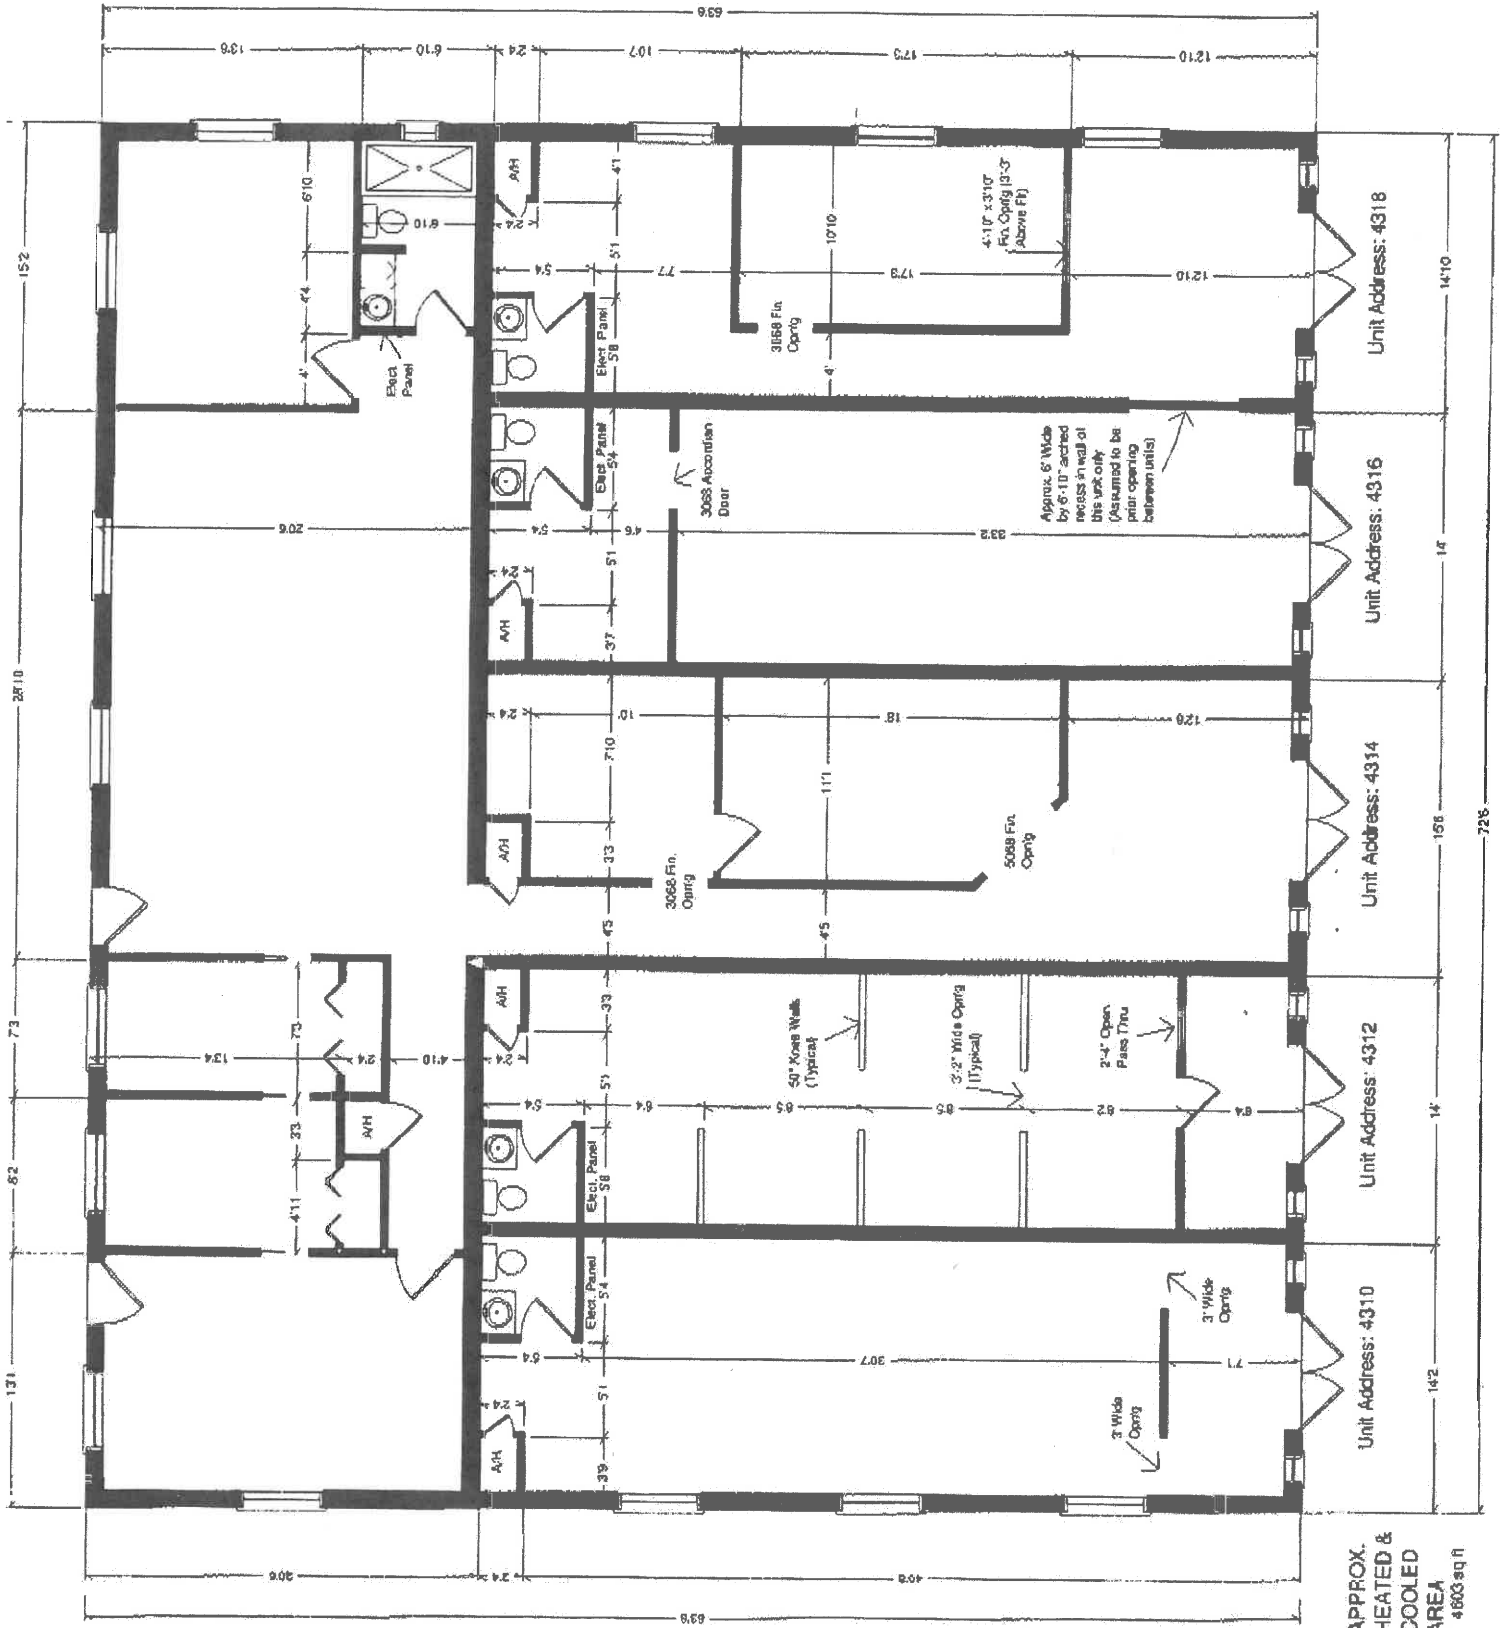

Crystal River Plaza

APPROX.
HEATED &
COOLED
AREA
4603 sq ft