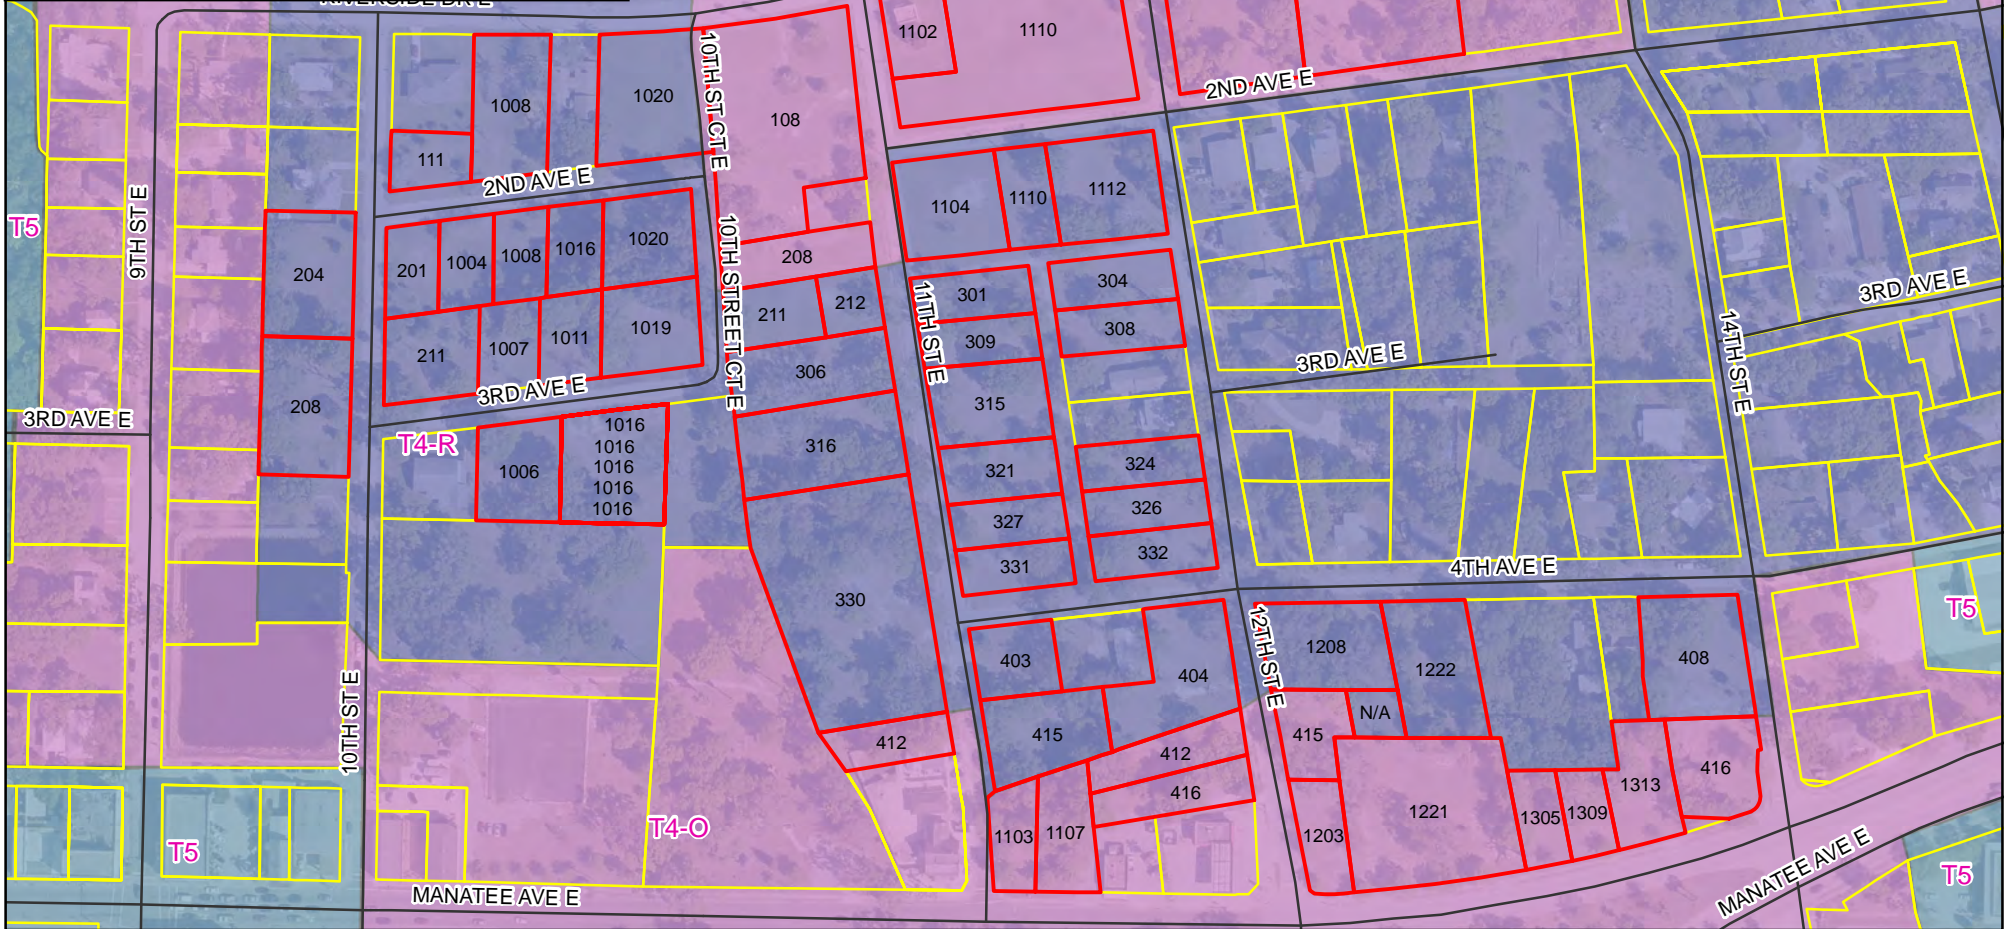

Form-Based Code Area

Riviera Southshore Parcels
 Owner: ATC Realty Sixteen, Inc.
 Address: Multiple

Prepared by Department of
 Planning and Community Development

Legend

- Subject Parcels
- Parcels
- City Limits