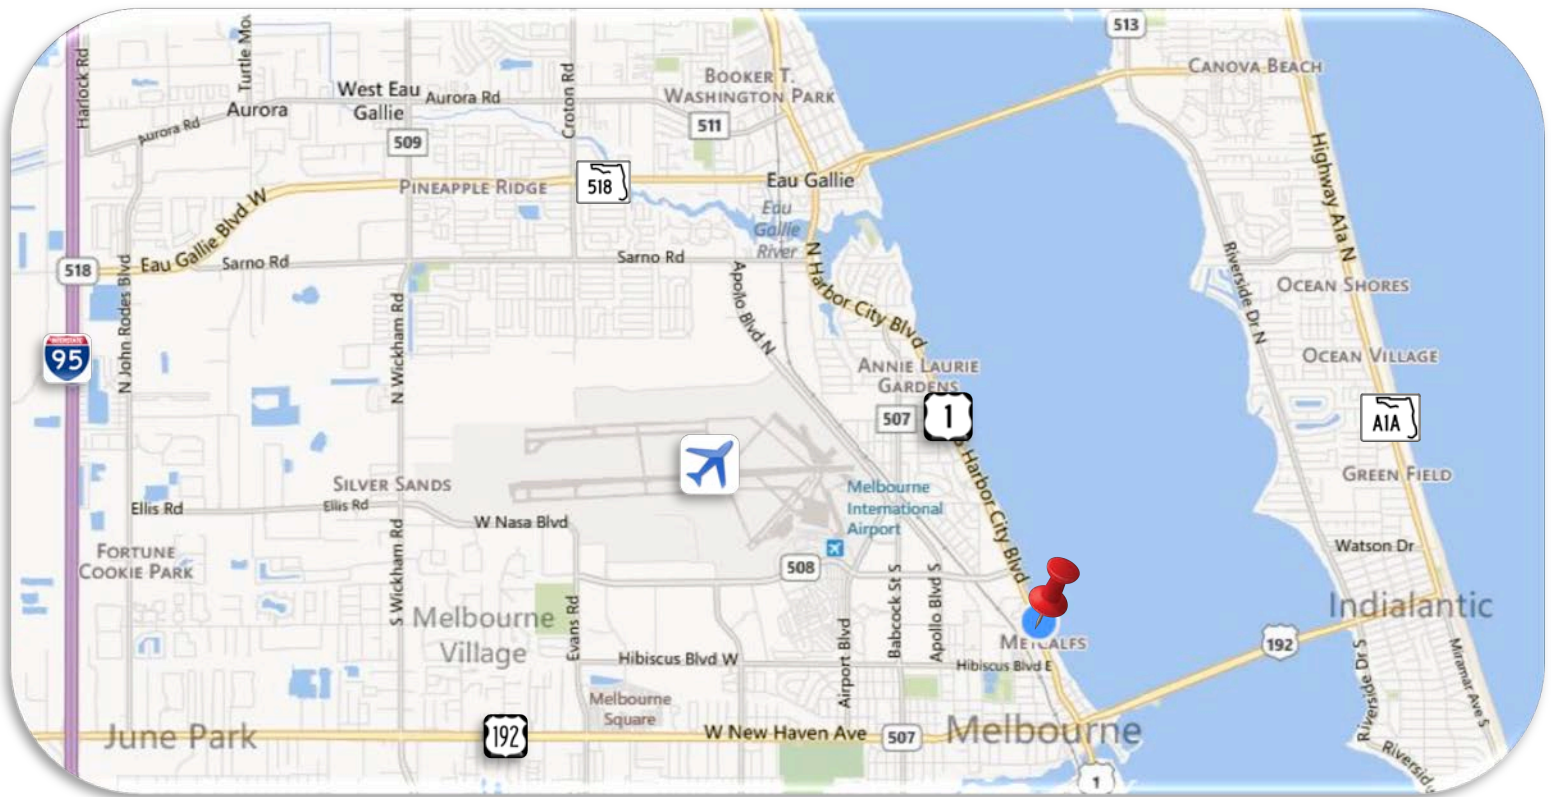

VACANT LAND FOR SALE

1.36± Acres

1240 S. Harbor City Blvd.

US Hwy 1

Melbourne, FL 32901

**REDUCED SALE PRICE:
\$475,000**

ZONED: C2 – General Commercial
City of Melbourne

Includes Parcel East of US 1 - Indian River Direct!

GREAT US 1 FRONTAGE WITH SIDE STREET ACCESS

This Indian Riverfront property is perfect for a Multi-tenant Office Building or Future Corporate Headquarter building with plenty of acreage for parking and building height restrictions that could allow for a tall, multi-story building with river views plus the convenience of the US 1 location!

1240 S. Harbor City Blvd.
US Hwy 1
Melbourne, FL 32901

DISTANCES TO KEY POINTS:

- .8 miles to US 192
- 3.3 miles to SR 518 (Eau Gallie Cswy.)
- 3.3 miles to A1A via US 192
- 7 miles to I-95 via US 192

LIGHTLE BECKNER ROBISON
INCORPORATED
COMMERCIAL REAL ESTATE SERVICES