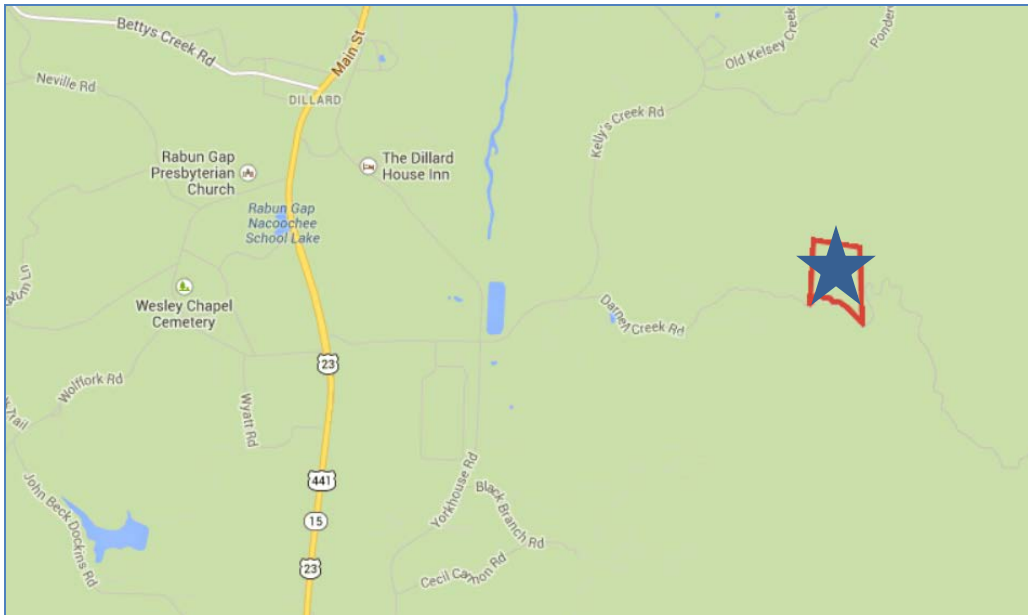

Location Map

6185 Crooked Creek Rd., Suite C
Norcross, GA 30092
O: 770.449.1600
F: 770.449.6110
isicommercial.com

Contact

Mark Moore
404.886.0552
theiss@bellsouth.net

Tommy Arnold
RT Realty Group
404.933.6100