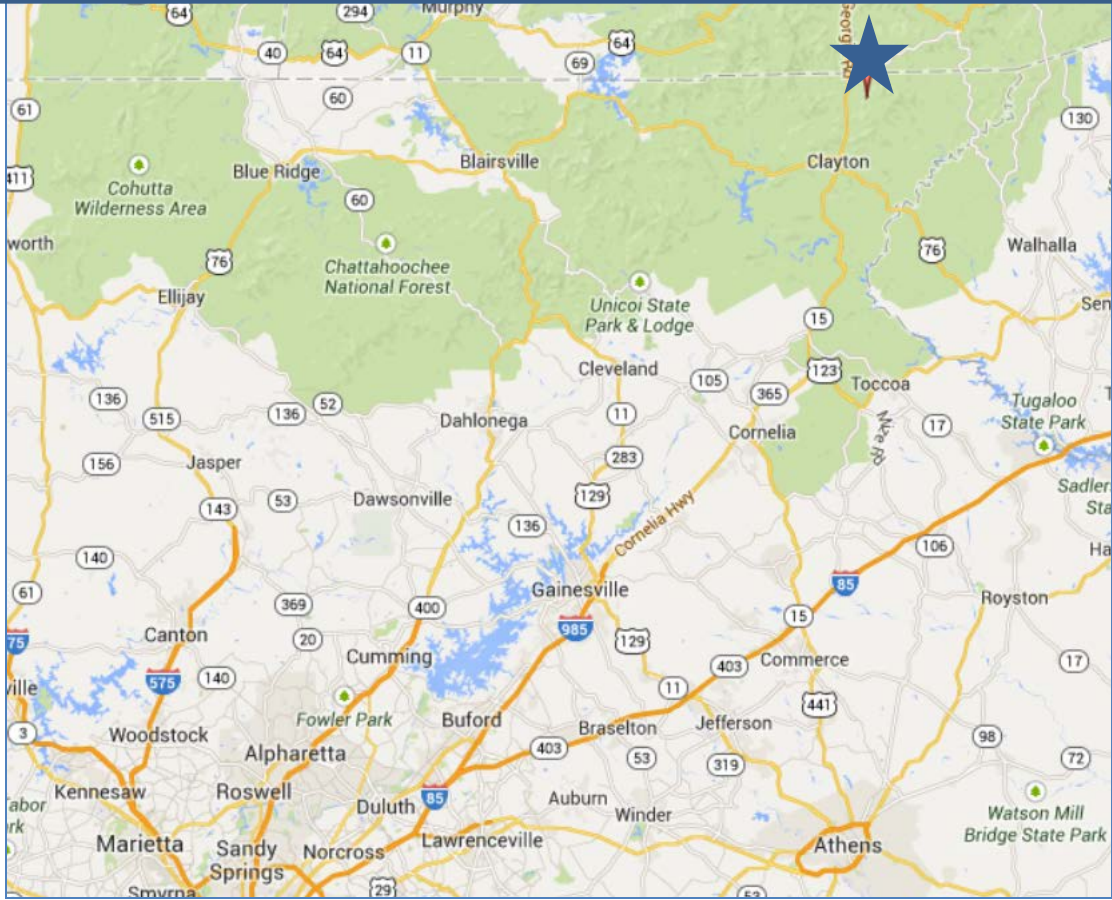

Location Map

6185 Crooked Creek Rd., Suite C
Norcross, GA 30092
O: 770.449.1600
F: 770.449.6110
isicommercial.com

Contact

Mark Moore
404.886.0552
theiss@bellsouth.net

Tommy Arnold
RT Realty Group
404.933.6100