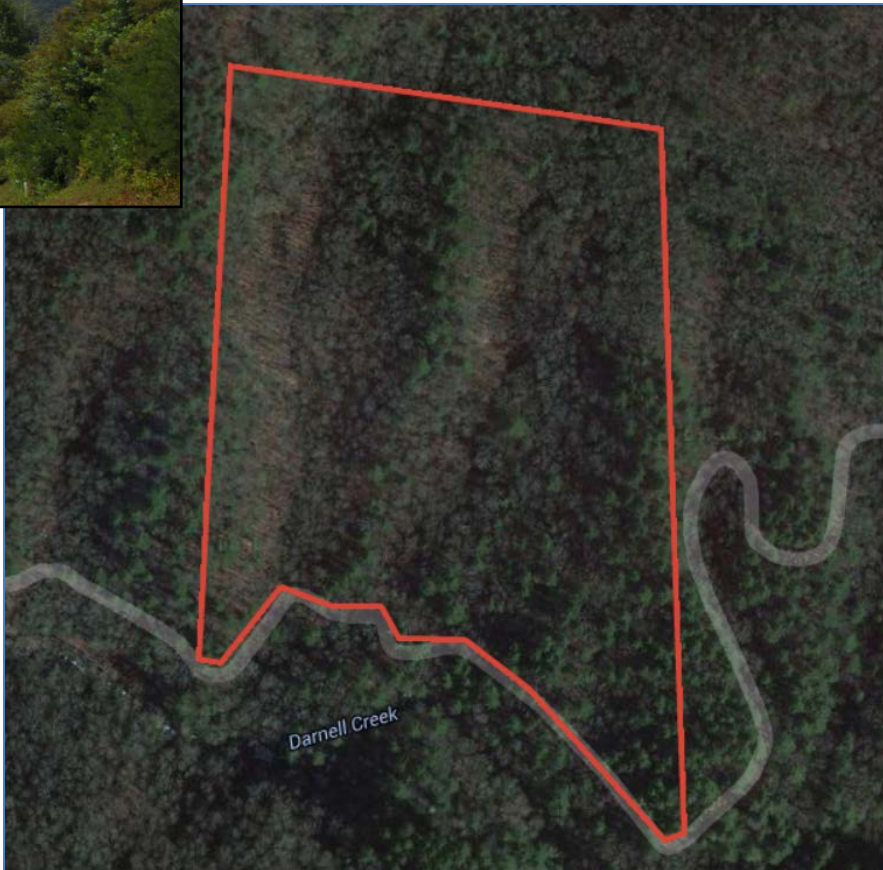

33.05 Raw Acres Rifle Ridge Sky Valley, GA

Rabun County
Asking Price - \$76,000

6185 Crooked Creek Rd., Suite C
Norcross, GA 30092
O: 770.449.1600
F: 770.449.6110
isicommercial.com

Contact

Mark Moore
404.886.0552
theiss@bellsouth.net

Tommy Arnold
RT Realty Group
404.933.6100

Property Overview

- 33.05 Raw Acres
- Adjacent to Ridges of Rabun Gated Community
- Road frontage to Darnell Creek Road
- Zoned R-1 – Single Family
- Long range mountain views
- 6.3 Miles from Downtown Clayton