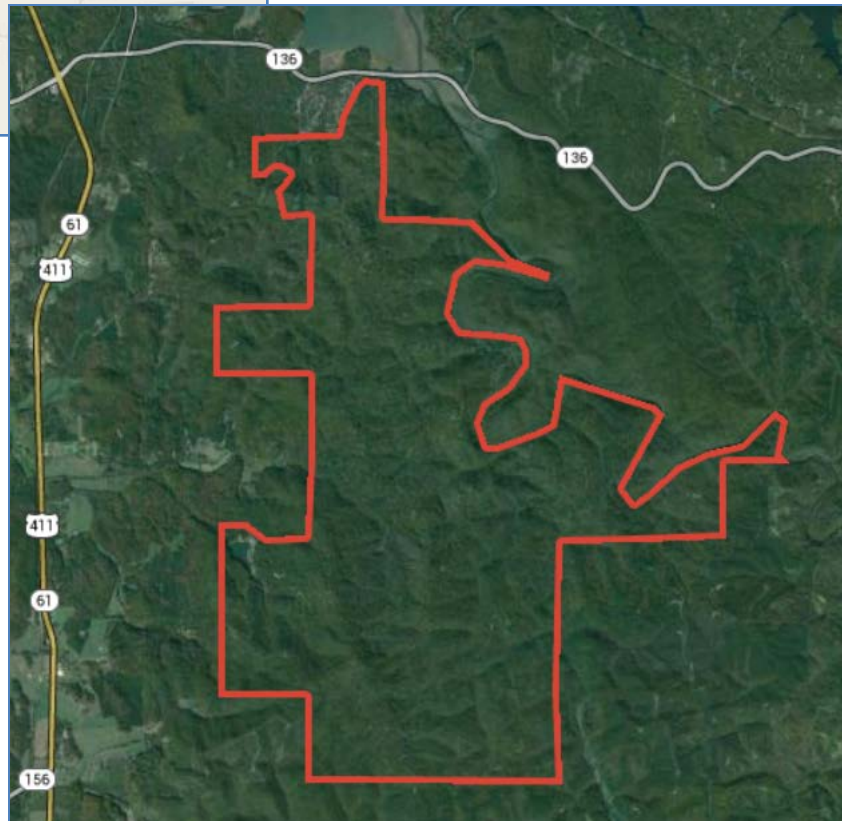

Aerial Overview

6185 Crooked Creek Rd., Suite C
Norcross, GA 30092
O: 770.449.1600
F: 770.449.6110
isicommercial.com

Contact

Mark Moore
404.886.0552
theiss@bellsouth.net

Tommy Arnold
RT Realty Group
404.933.6100