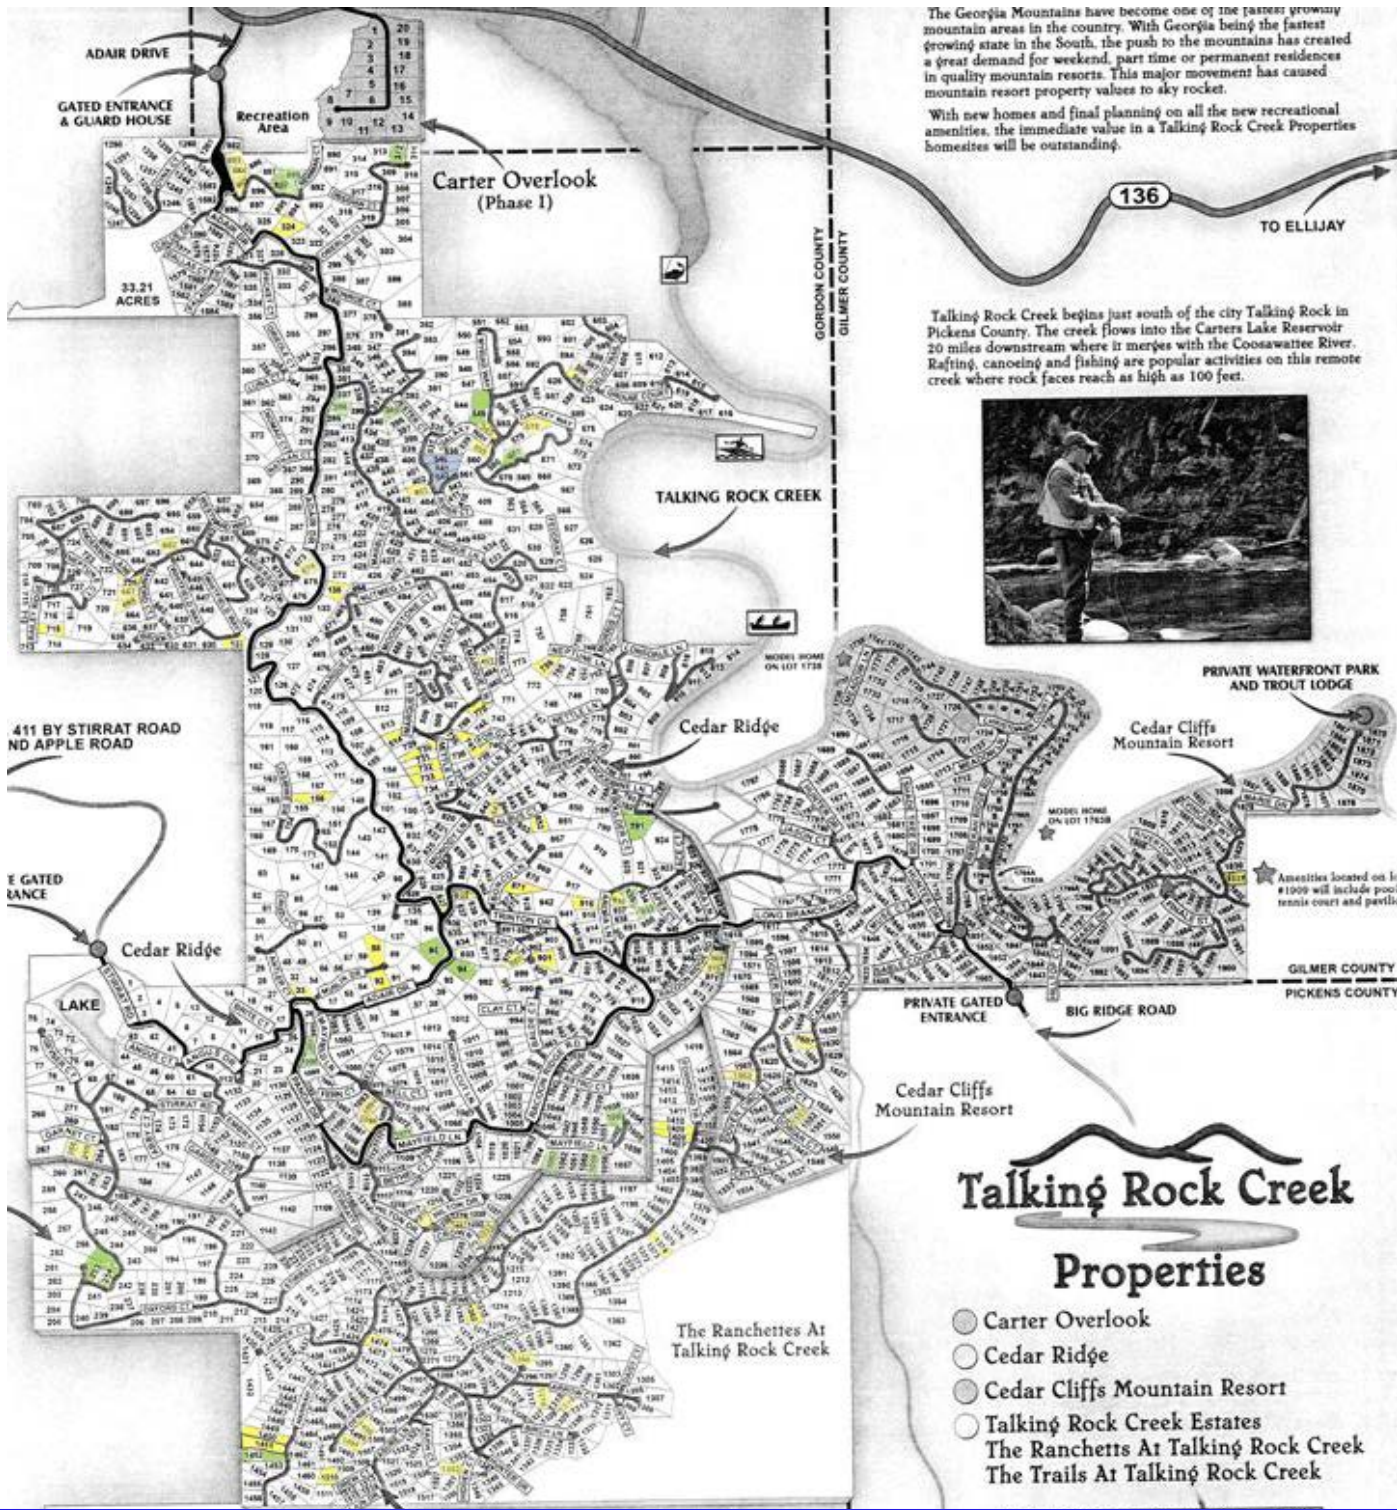

Lots for Sale

6185 Crooked Creek Rd., Suite C
Norcross, GA 30092
O: 770.449.1600
F: 770.449.6110
isicommercial.com

Contact

Mark Moore
404.886.0552
theiss@bellsouth.net

Tommy Arnold
RT Realty Group
404.933.6100