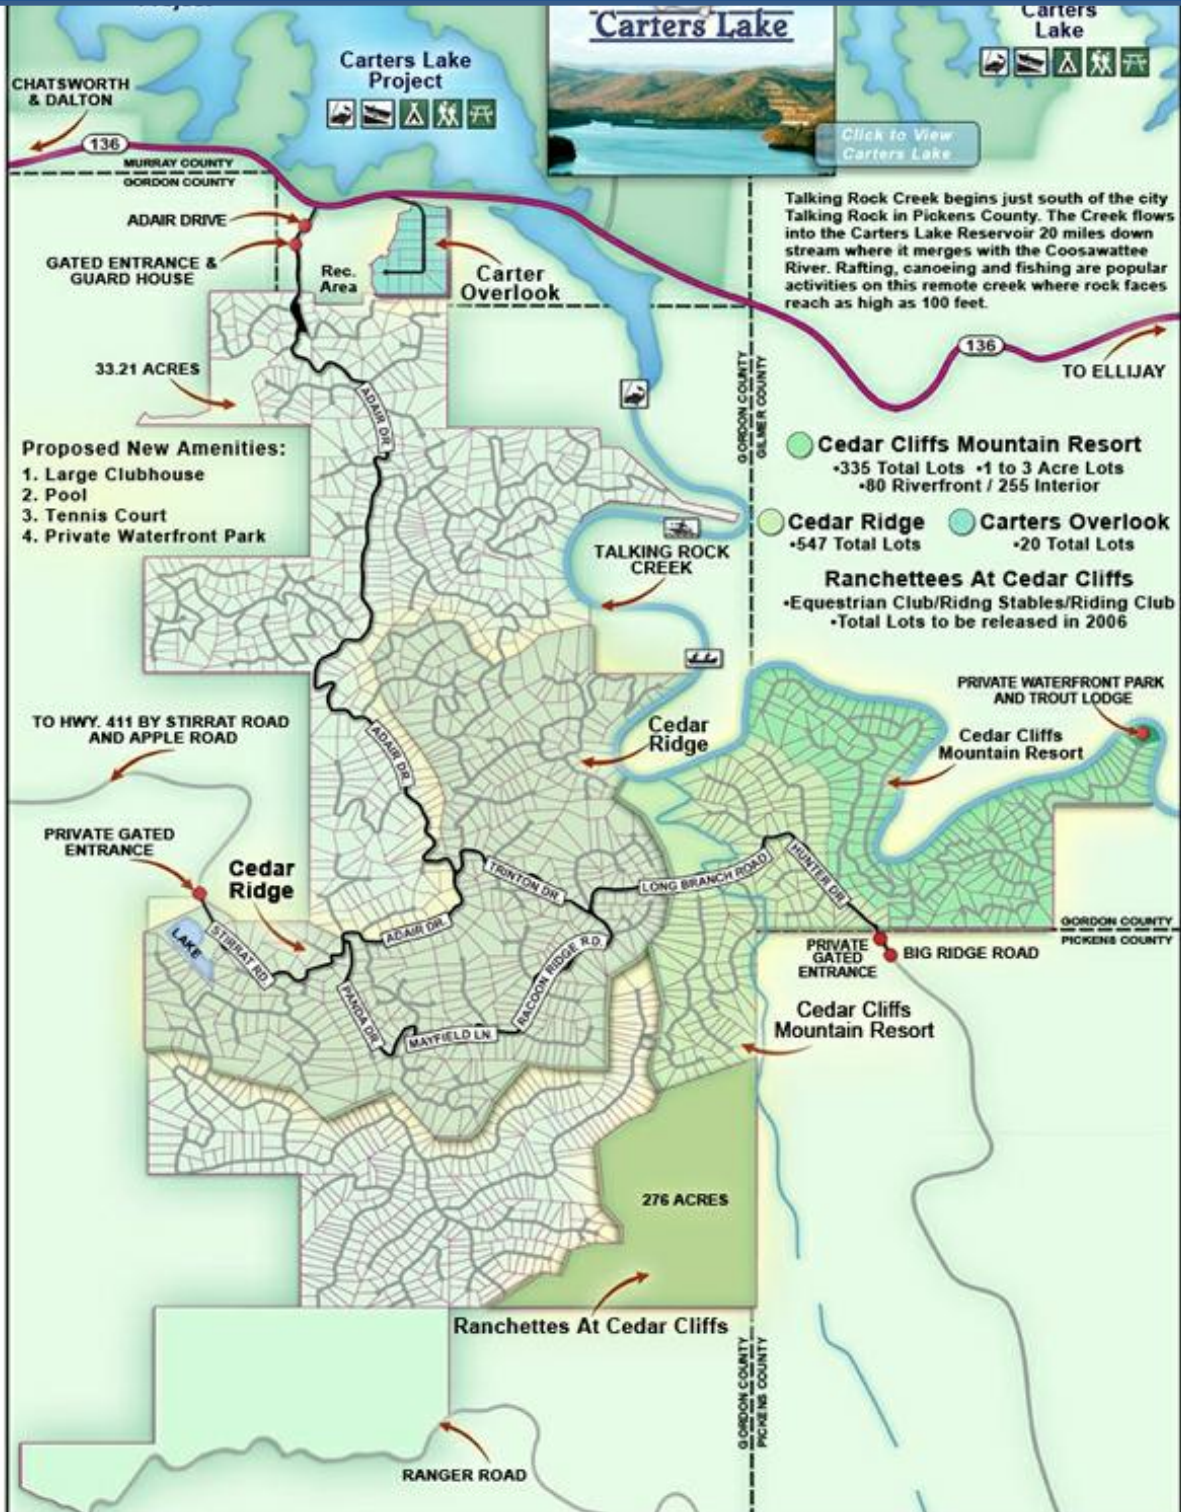

Resort Community Map

6185 Crooked Creek Rd., Suite C
Norcross, GA 30092
O: 770.449.1600
F: 770.449.6110
isicommercial.com

Contact

Mark Moore
404.886.0552
theiss@bellsouth.net

Tommy Arnold
RT Realty Group
404.933.6100