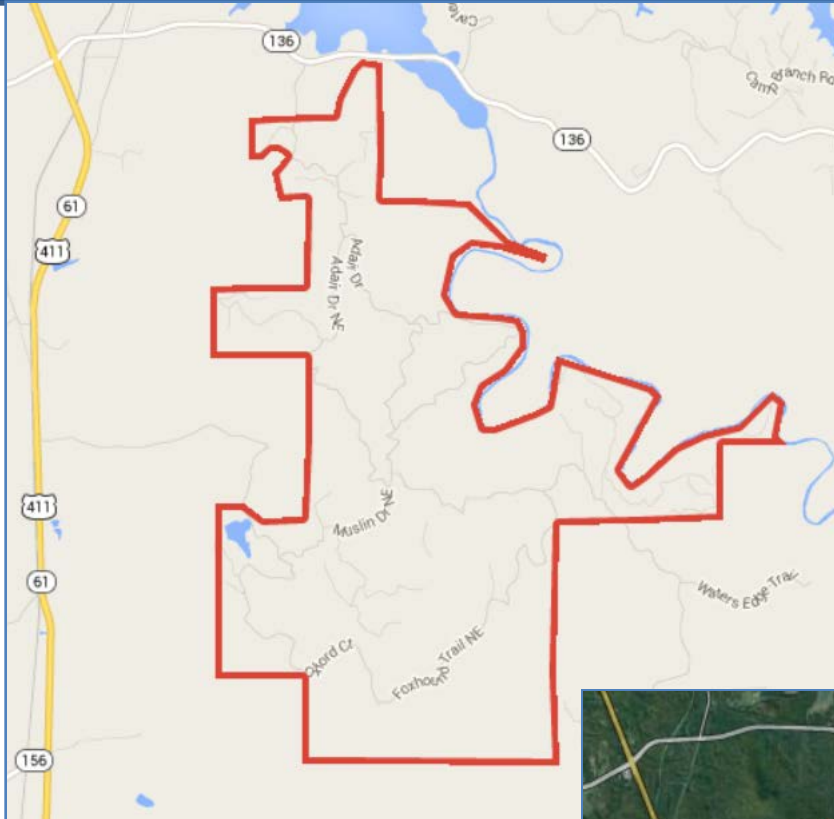

Aerial Overview

6185 Crooked Creek Rd., Suite C
Norcross, GA 30092
O: 770.449.1600
F: 770.449.6110
isicommercial.com

Contact

Mark Moore
404.886.0552
theiss@bellsouth.net

Tommy Arnold
RT Realty Group
404.933.6100