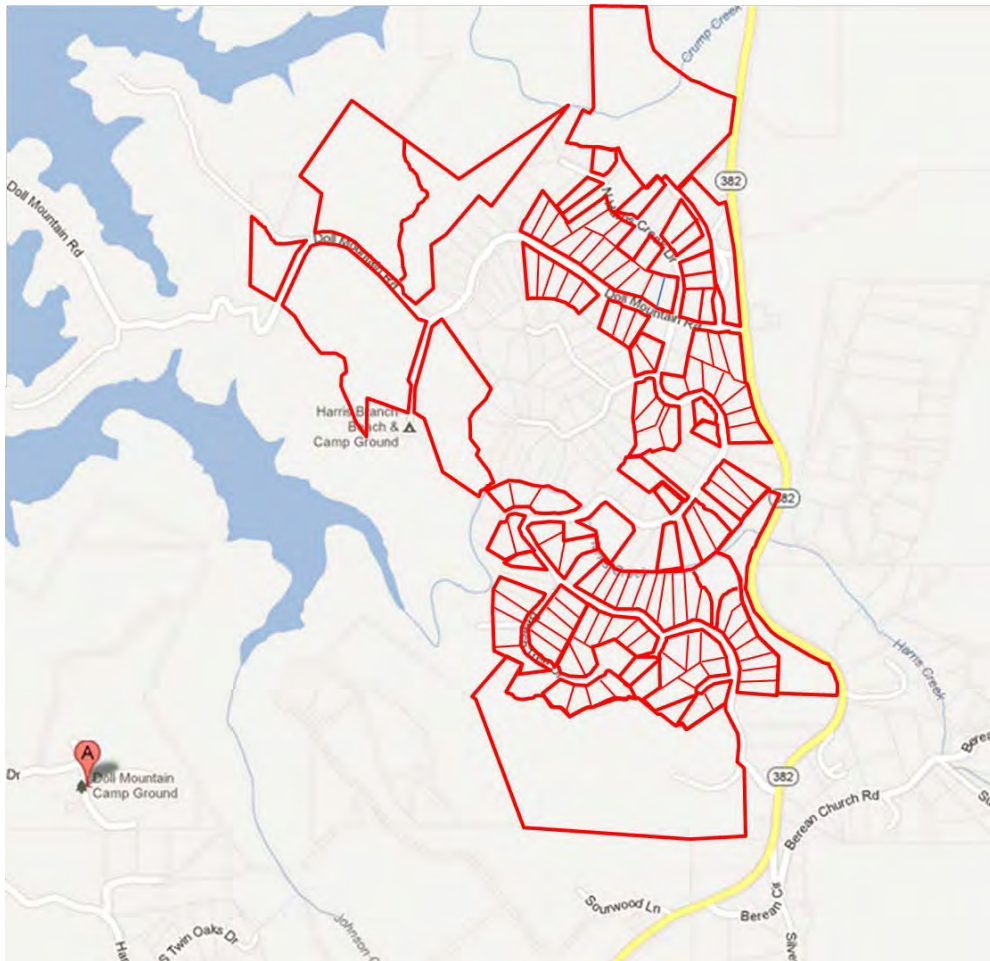

Tranquility at Carters Lake

Ellijay, GA 30540

112 Residential Lots
260.93 Raw Acres
18 Dry Boat Storage
Asking Price - \$1,690,500

6185 Crooked Creek Rd., Suite C
Norcross, GA 30092
O: 770.449.1600
F: 770.449.6110
isicommercial.com

Contact

Mark Moore
404.886.0552
theiss@bellsouth.net

Tommy Arnold
RT Realty Group
404.933.6100

Property Overview

- 112 Residential Lots
 - Min. 1600 Sq Ft Heated
 - No performance build required
- 18 Boat Storage Units
- 260.93 Raw Acres
- Beautiful Mountain/Lake View property
- Gated Community
- Public access to Carter's Lake Boat Ramp
- Underground utilities
- Minutes from downtown Ellijay

Subject lots highlighted in pink.
Subject boat storage facility highlighted in yellow.
Subject vacant land for future development of the subject subdivision highlighted in red and purple.
Carters Lake highlighted in blue.