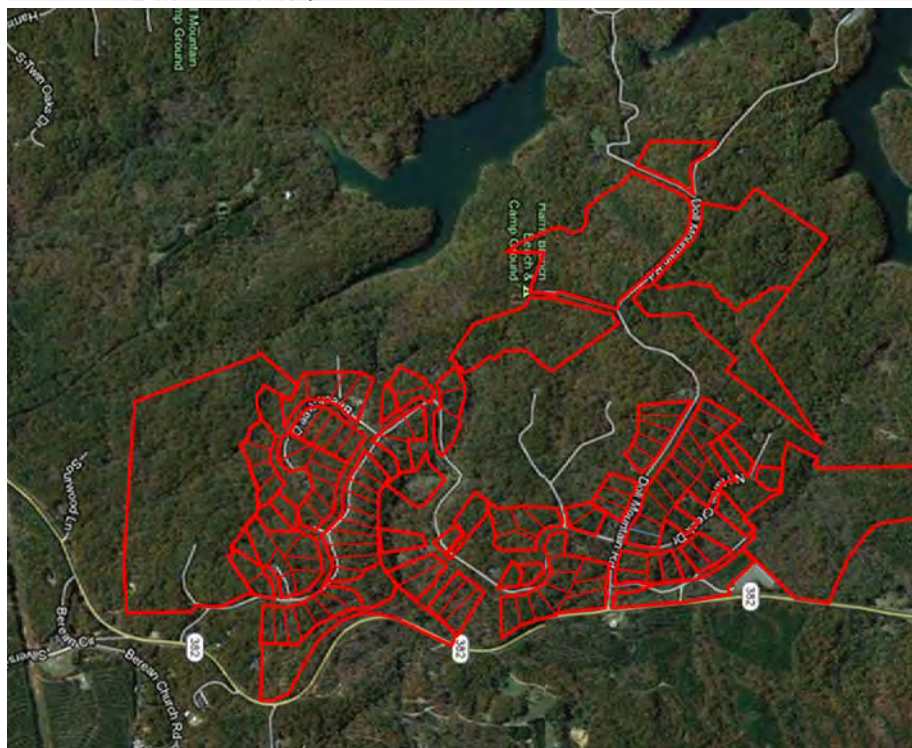

Aerial Overview

6185 Crooked Creek Rd., Suite C
Norcross, GA 30092
O: 770.449.1600
F: 770.449.6110
isicommercial.com

Contact

Mark Moore
404.886.0552
theiss@bellsouth.net

Tommy Arnold
RT Realty Group
404.933.6100