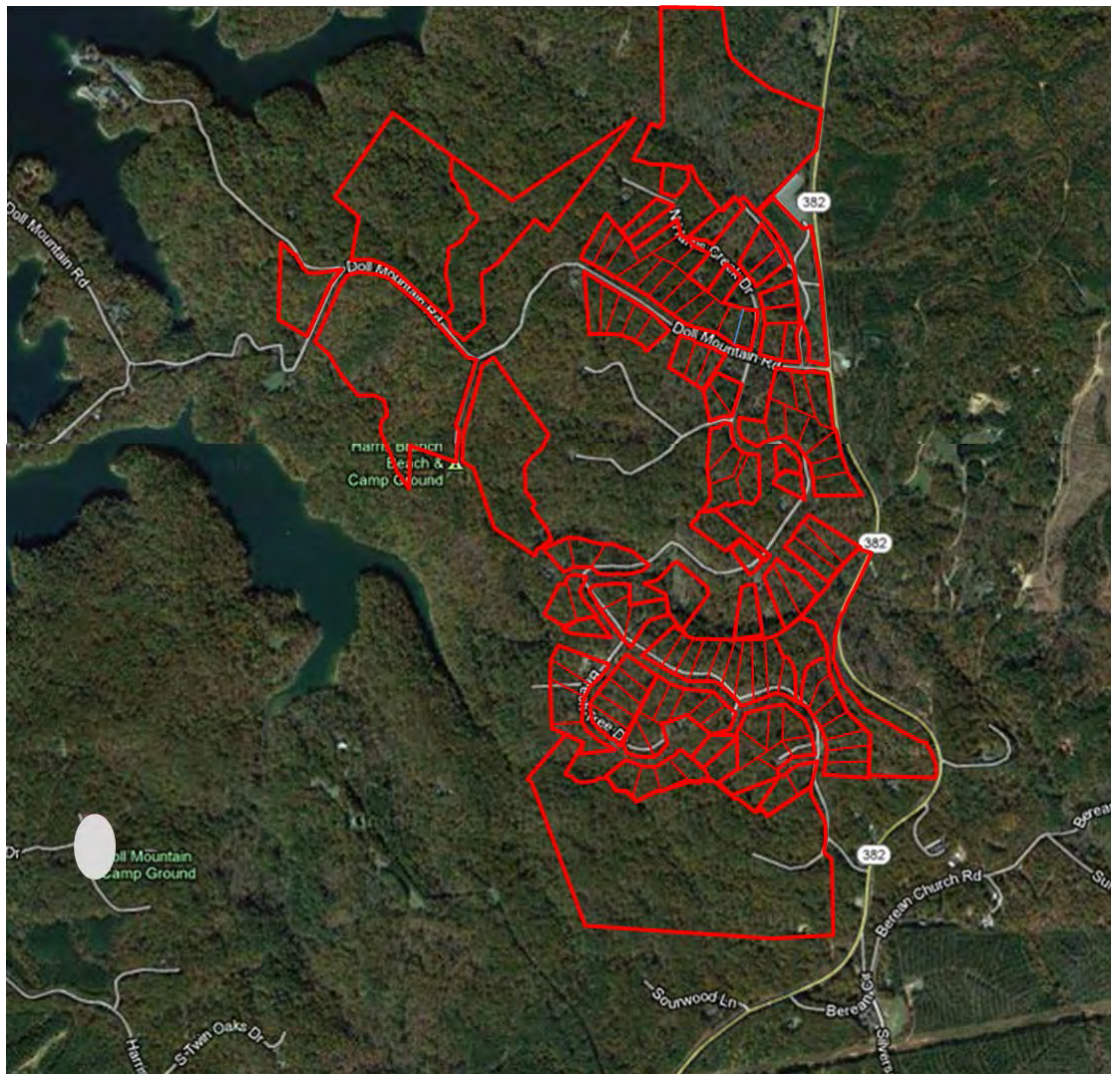

Tranquility at Carters Lake

Ellijay, GA 30540

112 Residential Lots
260.93 Raw Acres
18 Dry Boat Storage
Asking Price - \$1,690,500

6185 Crooked Creek Rd., Suite C
Norcross, GA 30092
O: 770.449.1600
F: 770.449.6110
isicommercial.com

Contact

Mark Moore
404.886.0552
theiss@bellsouth.net

Tommy Arnold
RT Realty Group
404.933.6100

Property Overview

- 112 Residential Lots
 - Min. 1600 Sq Ft Heated
 - No performance build required
- 18 Boat Storage Units
- 260.93 Raw Acres
- Beautiful Mountain/Lake View property
- Gated Community
- Public access to Carter's Lake Boat Ramp
- Underground utilities
- Minutes from downtown Ellijay

Subject lots highlighted in pink.
Subject boat storage facility highlighted in yellow.
Subject vacant land for future development of the subject subdivision highlighted in red and purple.
Carters Lake highlighted in blue.