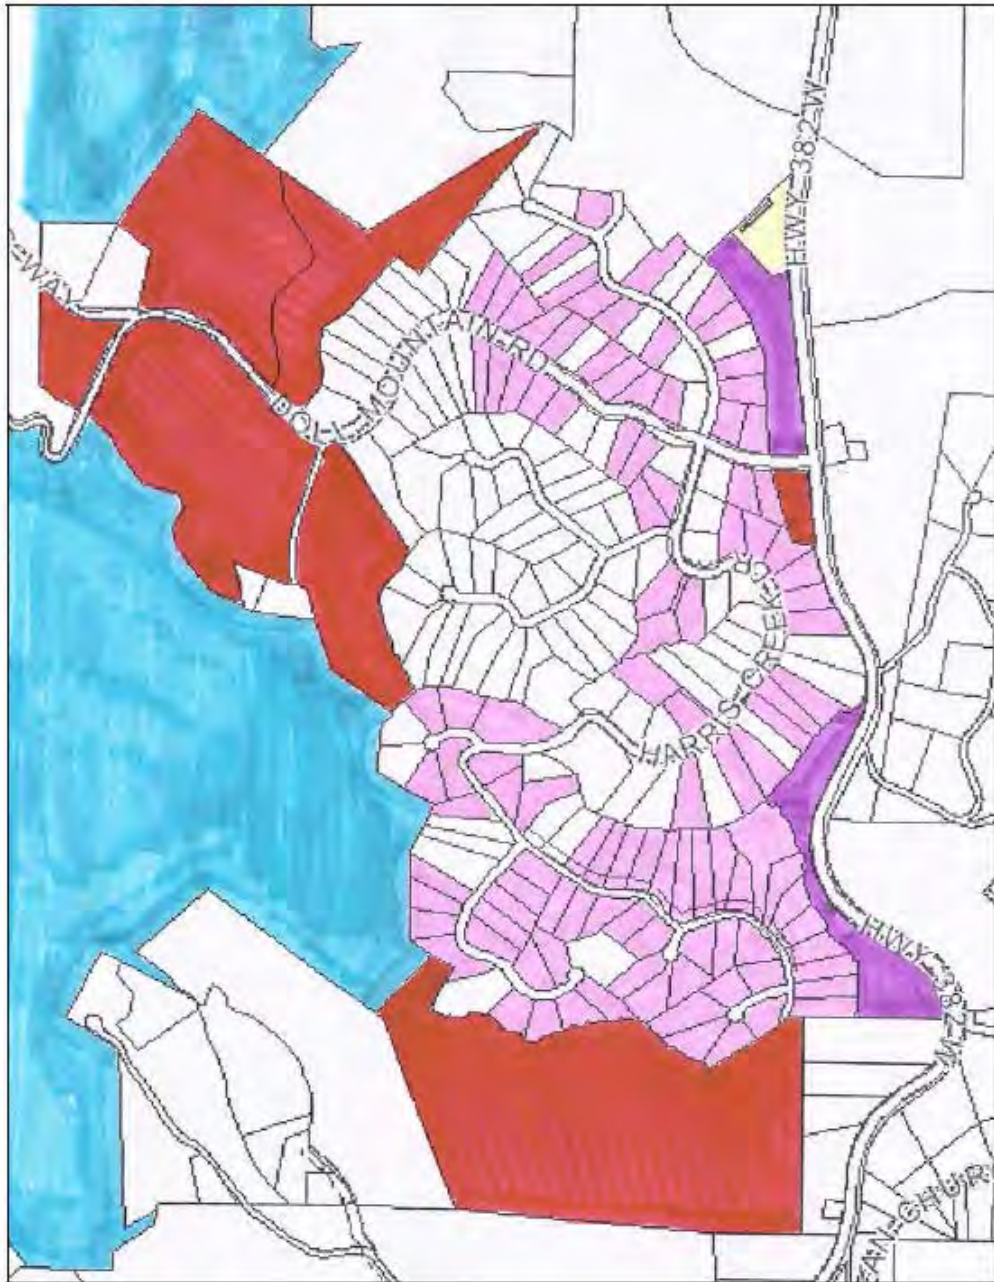

Contact

Mark Moore
404.886.0552
theiss@bellsouth.net

Tommy Arnold
RT Realty Group
404.933.6100

Property Overview

- 112 Residential Lots
 - Min. 1600 Sq Ft Heated
 - No performance build required
- 18 Boat Storage Units
- 260.93 Raw Acres
- Beautiful Mountain/Lake View property
- Gated Community
- Public access to Carter's Lake Boat Ramp
- Underground utilities
- Minutes from downtown Ellijay

Subject lots highlighted in pink.
Subject boat storage facility highlighted in yellow.
Subject vacant land for future development of the subject subdivision highlighted in red and purple.
Carters Lake highlighted in blue.