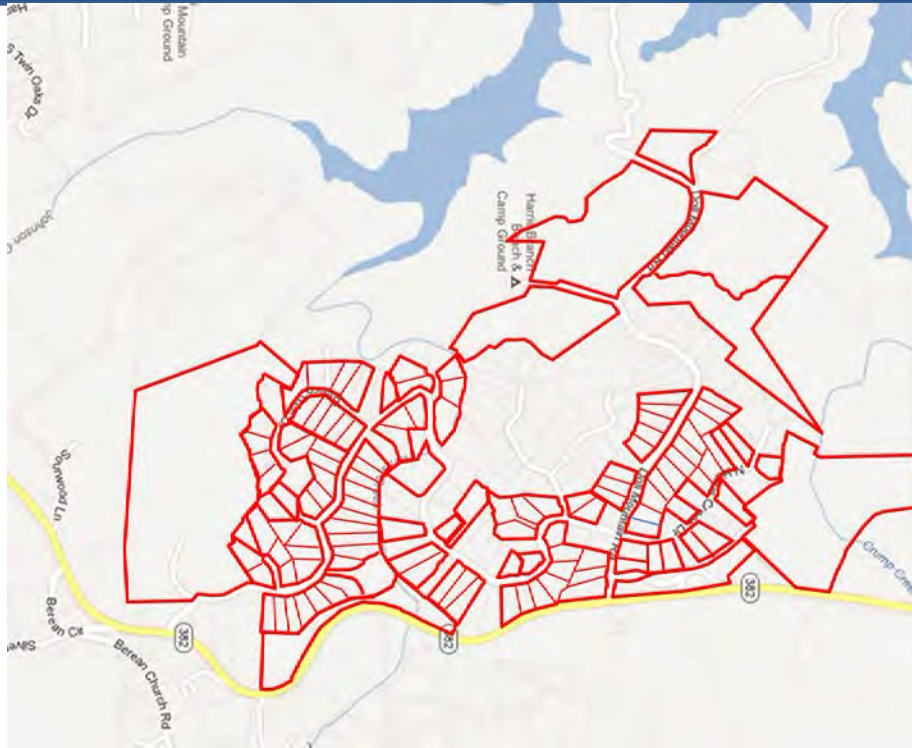

Aerial Overview

6185 Crooked Creek Rd., Suite C
Norcross, GA 30092
O: 770.449.1600
F: 770.449.6110
isicommercial.com

Contact

Mark Moore
404.886.0552
theiss@bellsouth.net

Tommy Arnold
RT Realty Group
404.933.6100