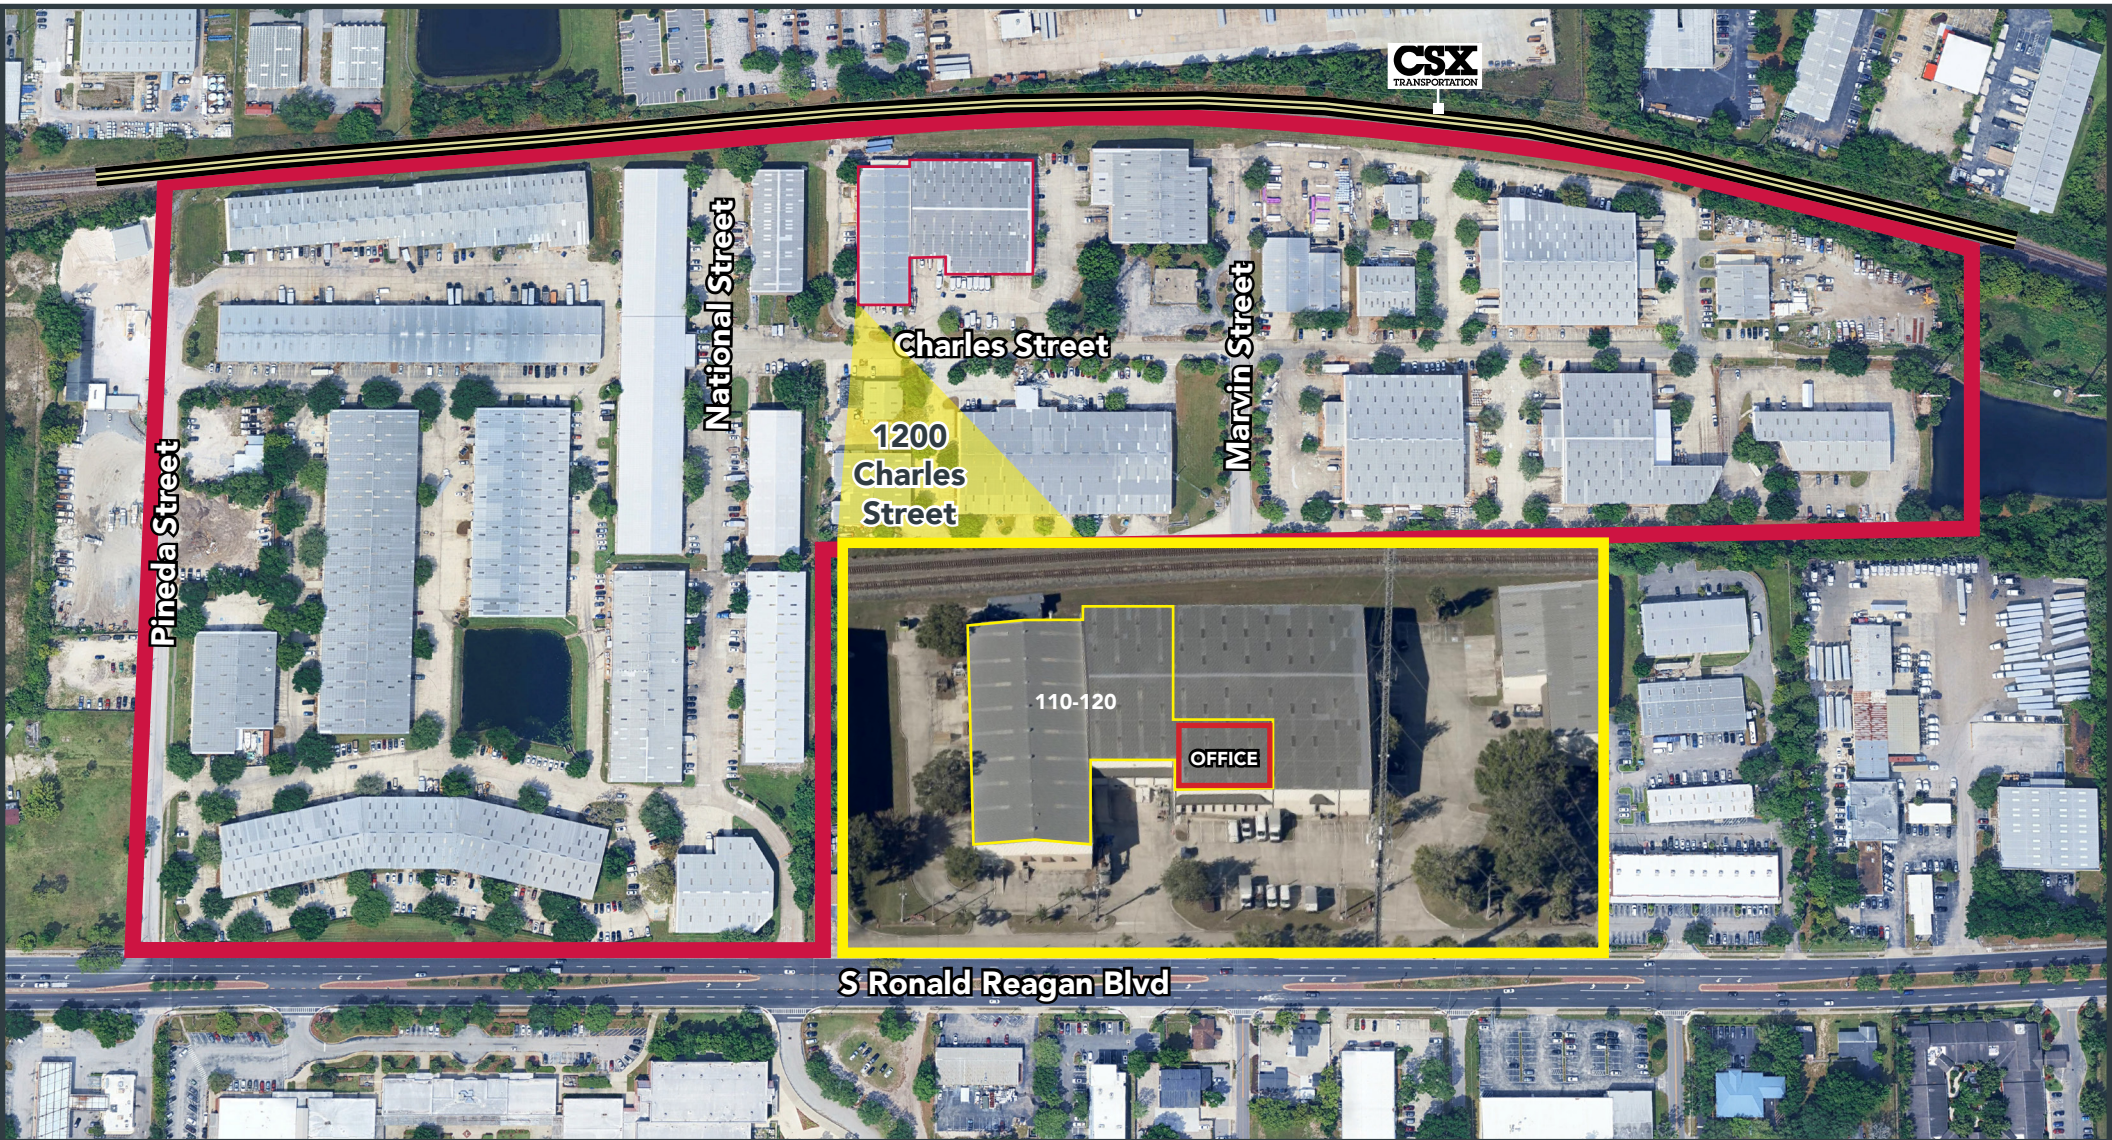

FOR LEASE

AMERICAN INDUSTRIAL CENTER

1200 CHARLES STREET | LONGWOOD, FL 32750

32,714 SF OF SPACE AVAILABLE

LOCATION

American Industrial Center sits in the heart of Longwood's established industrial corridor, just off South Ronald Reagan Boulevard and strategically positioned between State Road 434 and State Road 436, two of the area's primary east-west thoroughfares. The site offers convenient connectivity to Interstate 4 (I-4) the major regional interstate linking Orlando, Sanford, and beyond as well as direct access to surrounding Seminole County markets and central Florida's broader transportation network.

Ryan Griffith
Senior Vice President/Principal
rgriffith@lee-associates.com
D 908.208.4774

ACCESS:	Charles Street to Ronald Reagan Boulevard (SR 427) Charles Street to US Highway 17-92 Direct access to Ronald Reagan Blvd Immediate access to SR 434 Convenient access to I-4
BUILDING TYPE:	Front Load
SUITE SIZE:	±32,714 SF
OFFICE SF:	±3,480 SF
CLEAR HEIGHT:	22' Average
PEAK HEIGHT:	29'
BUILDING DEPTH:	220'
CONSTRUCTION:	Precast Metal and Concrete
CAR PARKING SPACES:	0.86/1,000 SF
DOORS:	4 Dock High Doors and 2 Ramped Doors
FIRE PROTECTION:	Wet Sprinklers
ELECTRICAL SERVICE:	Heavy Power - 3 Phase
ZONING:	High Industrial