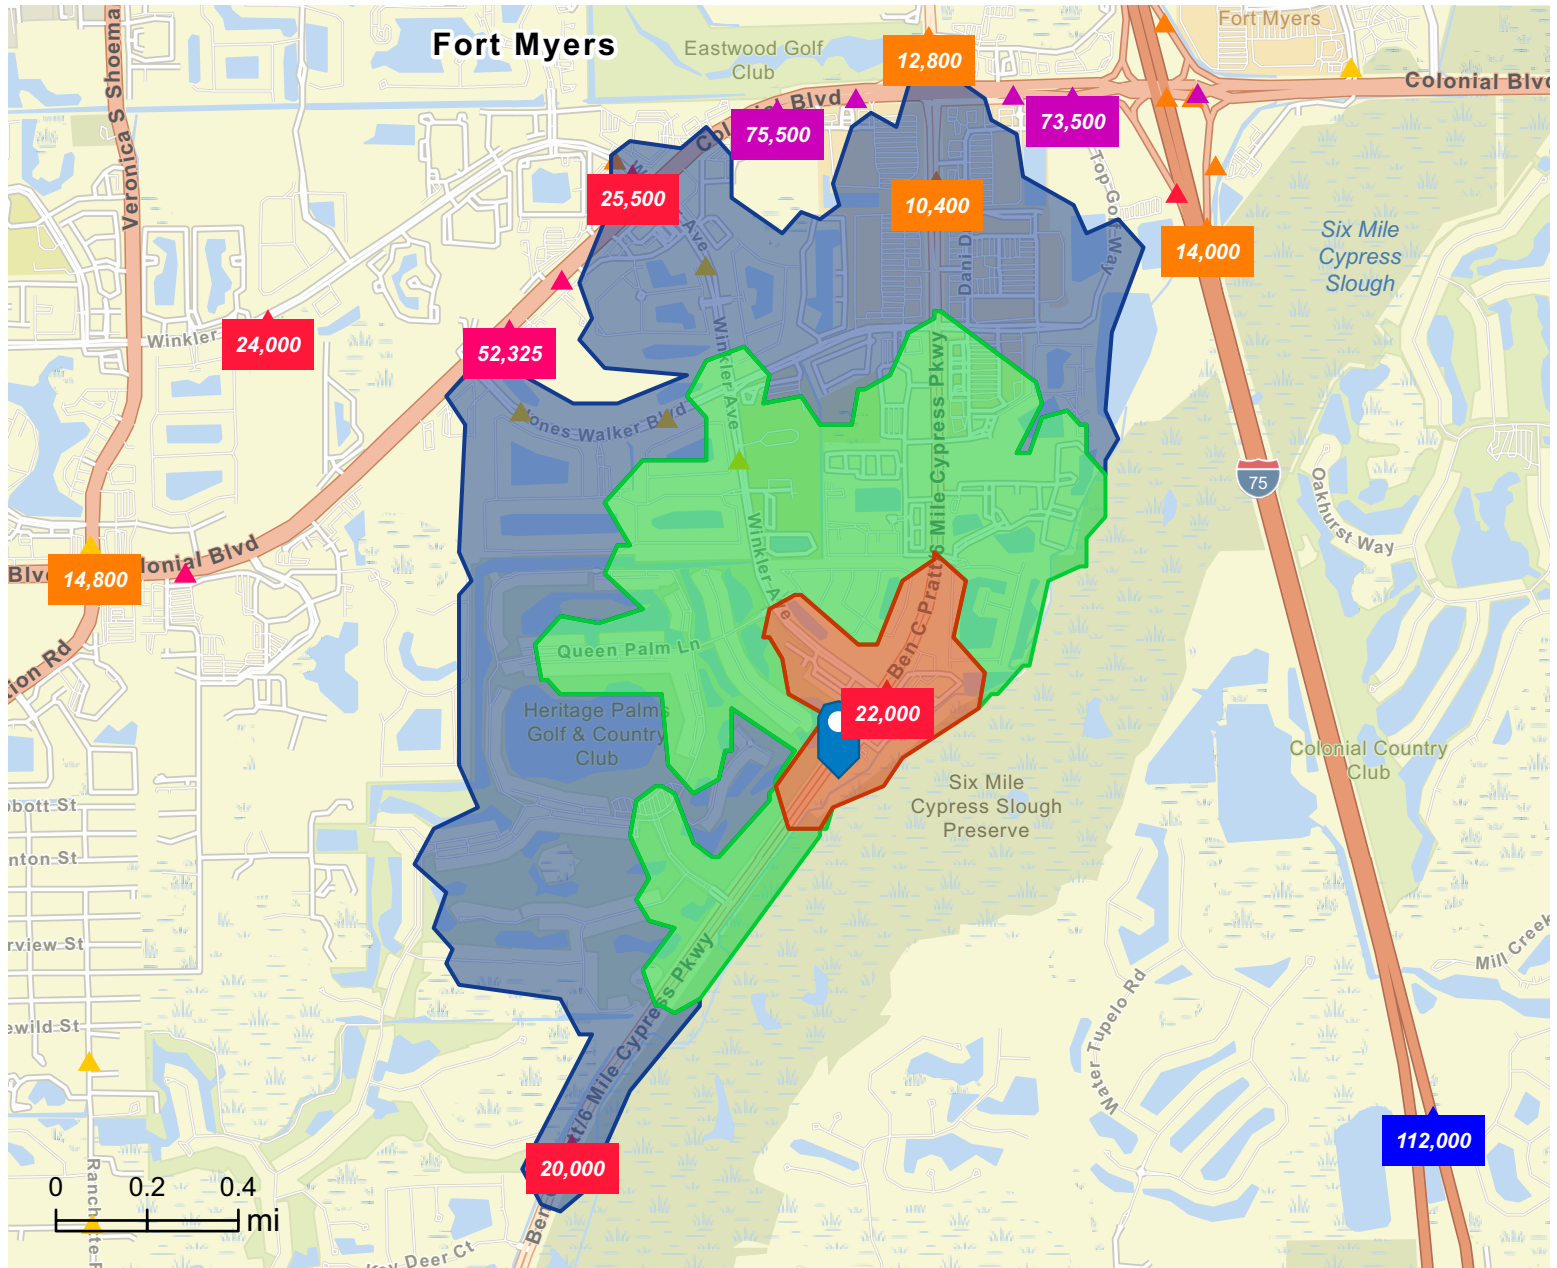

Traffic Count Map

Six Mile Cypress Parkway
 10581 Ben C Pratt Six Mile Cypress Pkwy, Fort Myers, Florida, 33966
 Walk time bands: 0-10, 10-20, 20-30 minute radii

Average Daily Traffic Volume

- ▲ Up to 8,000 vehicles per day
- ▲ 8,001 - 15,000
- ▲ 15,001 - 50,000
- ▲ 50,001 - 70,000
- ▲ 70,001 - 100,000
- ▲ More than 100,000 per day