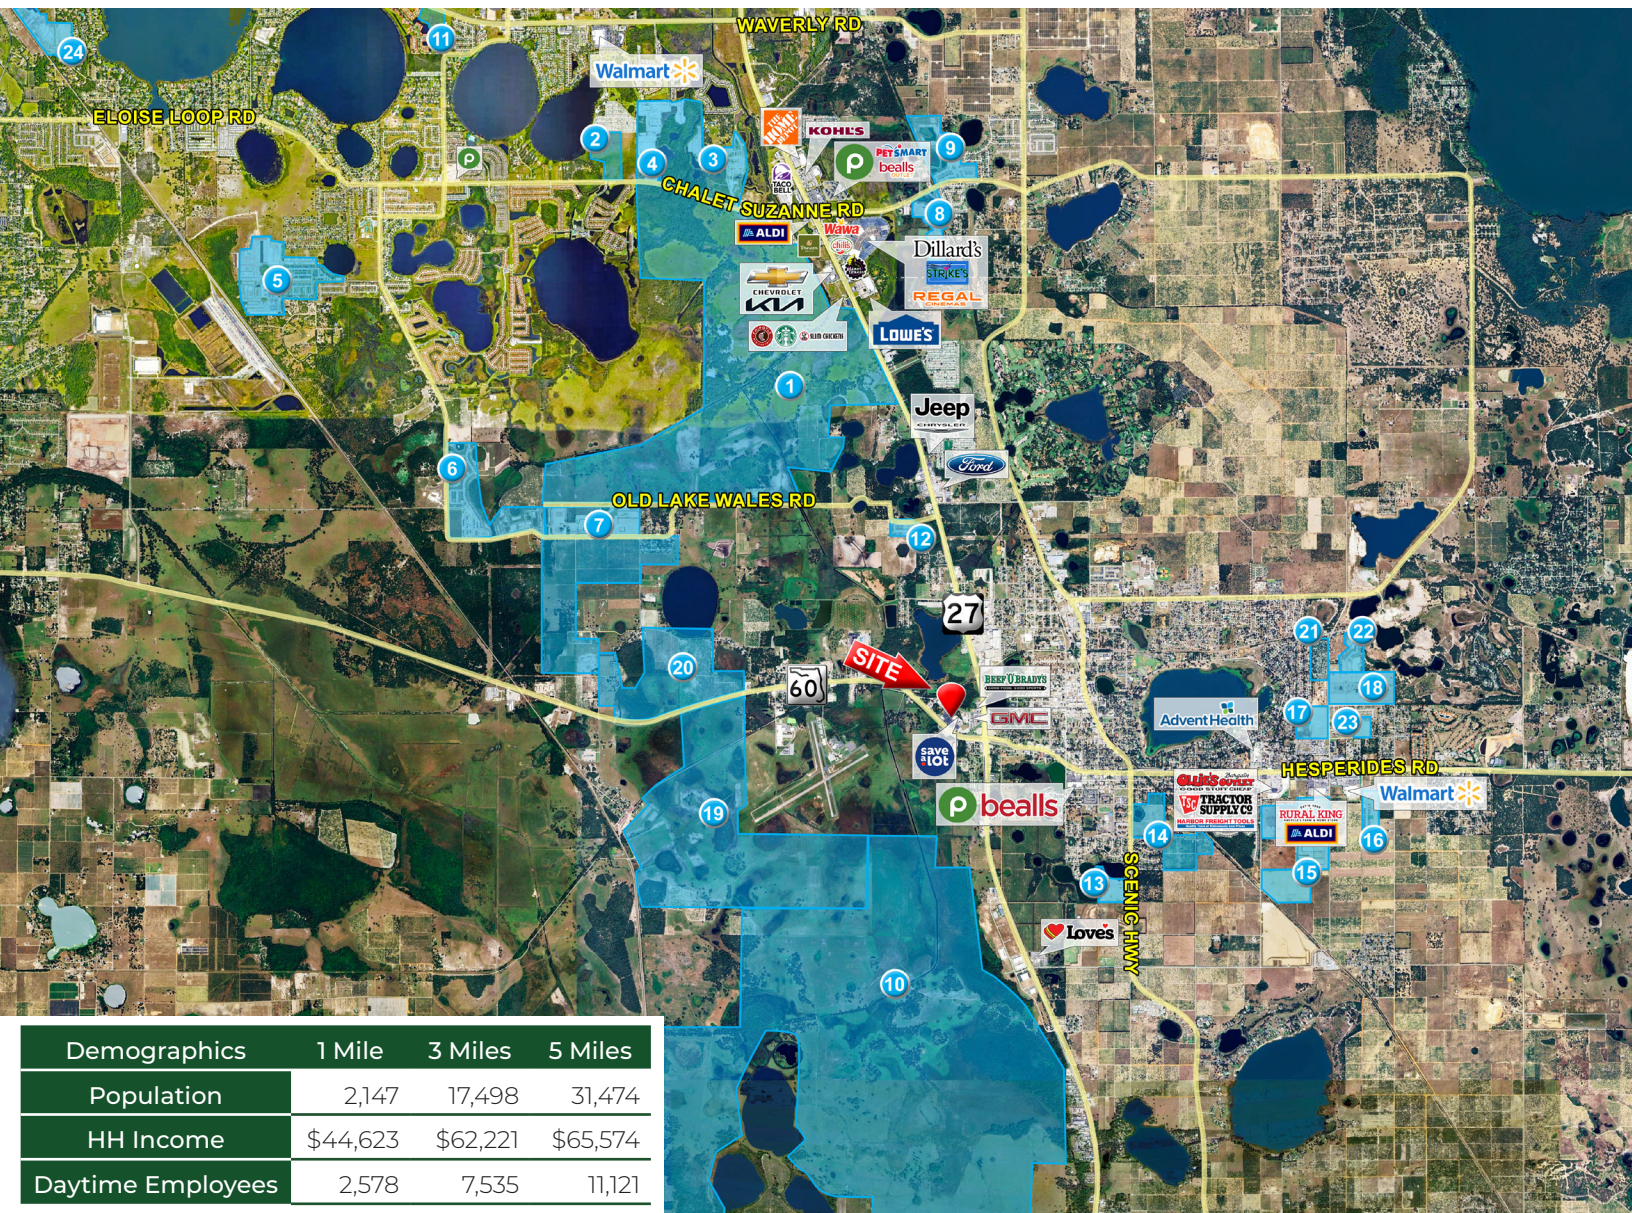

LAKE WALES PLAZA

620 SR 60, Lake Wales | FL

HIGHLIGHTS

- Located on State Road 60 with strong visibility and traffic.
- Surrounded by rapidly growing residential communities.
- Over 17,000 new homes approved, adding 42,000 residents to the Lake Wales area.
- Nearby Lake Wales Commons to bring 3,200 homes + 750K SF of commercial space.
- Part of a booming market with multiple mixed-use developments in progress.

Traffic Counts

US Hwy 27: ±32,500 VPD

St Hwy 60: ±30,000 VPD

Play

Shopping
Center Video

LAKE WALES PLAZA

620 SR 60, Lake Wales | FL

Demographics	1 Mile	3 Miles	5 Miles
Population	2,147	17,498	31,474
HH Income	\$44,623	\$62,221	\$65,574
Daytime Employees	2,578	7,535	11,121

Map # Development Name

DU

Map # Development Name

DU

1	ViaTerra	3,150
2	Ashton Covey	111
3	Preserve at Lake Ashton	961
4	West Ashton Preserve Apts	456
5	Villamar	2,045
6	Peace Creek Reserve	324
7	Annabelle Estates	324
8	Reserve at Forest Lake	290
9	Leoma's Landing	335
10	Richland Communities - 4,158 AC	TBD
11	Prose at Winter Haven	324
12	Harper Estates	64

13	Belle Lago	85
14	Steeple Chase	318
15	Hunt Club Groves	1,137
16	Taylor Groves	105
17	Robins Run	33
18	Iron Mountain	520
19	Stoneridge Park	2,950
20	Lake Wales Commons	3,200
21	Citrus Ridge	100
22	Leighton Landing	46
23	Robins Walk	33
24	Harmony at Lake Eloise	1,100