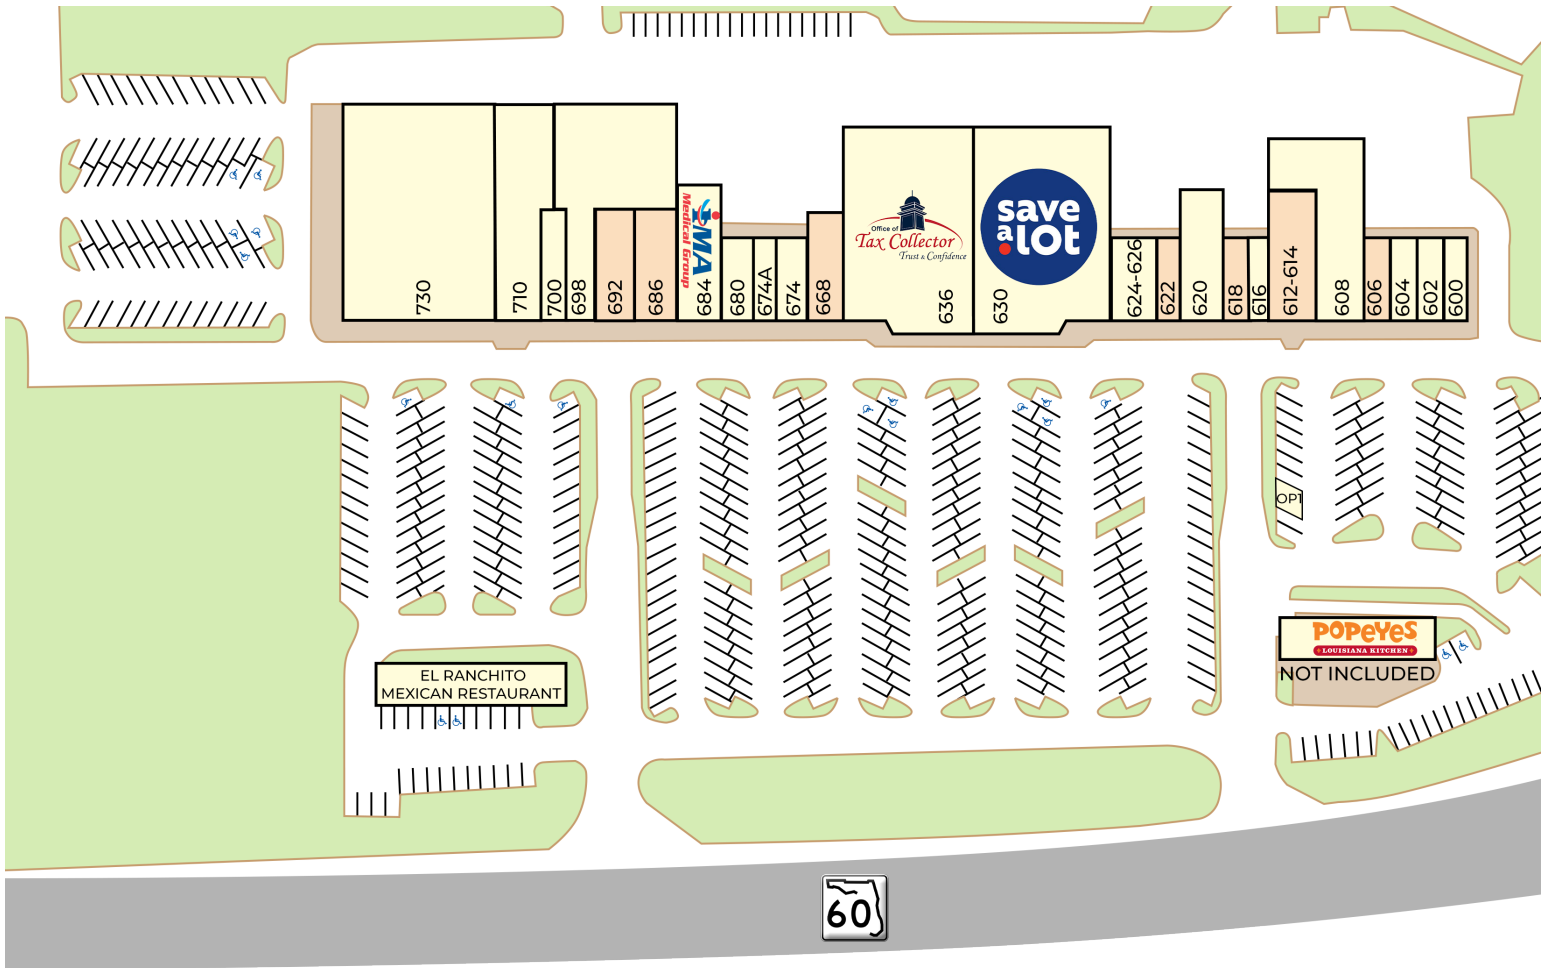

LAKE WALES PLAZA

620 SR 60, Lake Wales | FL

HIGHLIGHTS

- Located on State Road 60 with strong visibility and traffic.
- Surrounded by rapidly growing residential communities.
- Over 17,000 new homes approved, adding 42,000 residents to the Lake Wales area.
- Nearby Lake Wales Commons to bring 3,200 homes + 750K SF of commercial space.
- Part of a booming market with multiple mixed-use developments in progress.

Map # Development Name

DU

Map # Development Name

DU

1	ViaTerra	3,150
2	Ashton Covey	111
3	Preserve at Lake Ashton	961
4	West Ashton Preserve Apts	456
5	Villamar	2,045
6	Peace Creek Reserve	324
7	Annabelle Estates	324
8	Reserve at Forest Lake	290
9	Leoma's Landing	335
10	Richland Communities - 4,158 AC	TBD
11	Prose at Winter Haven	324
12	Harper Estates	64

13	Belle Lago	85
14	Steeple Chase	318
15	Hunt Club Groves	1,137
16	Taylor Groves	105
17	Robins Run	33
18	Iron Mountain	520
19	Stoneridge Park	2,950
20	Lake Wales Commons	3,200
21	Citrus Ridge	100
22	Leighton Landing	46
23	Robins Walk	33
24	Harmony at Lake Eloise	1,100

Totals

18,011

LAKE WALES PLAZA

620 SR 60, Lake Wales | FL

No	Tenant	SF
600	Florida Labor Solutions	1,200
602	William Javier Guadalupe Adorno	1,200
604	Eva McKenzie & Sue Perdue Hair Salon	1,300
606	Available	1,200
608	Florida Department of Correction	4,375
612-614	Available	3,956
616	Univista Insurance	900
618	Available	1,360
620	Revive Fitness	3,000
622	Available	900
624-626	Alpha & Omega Church	2,100
630	Sav-A-Lot	15,384
636	Tax Collector of Polk County	13,380
668	Available	1,874
674	Queen City Nails	1,594
674A	Logical Insurance Consultants	900
680	Logical Insurance Consultants	1,597
684	Medical Home Alliance	4,091
686	Available	1,912
692	Available	1,545
698	Overhead Intelligence	7,922
730	Legacy Christian Academy	21,724
700-710	Department of Children & Families	7,147
740	El Ranchito Mexican Restaurant	3,006
OPI	Watermill Express	325