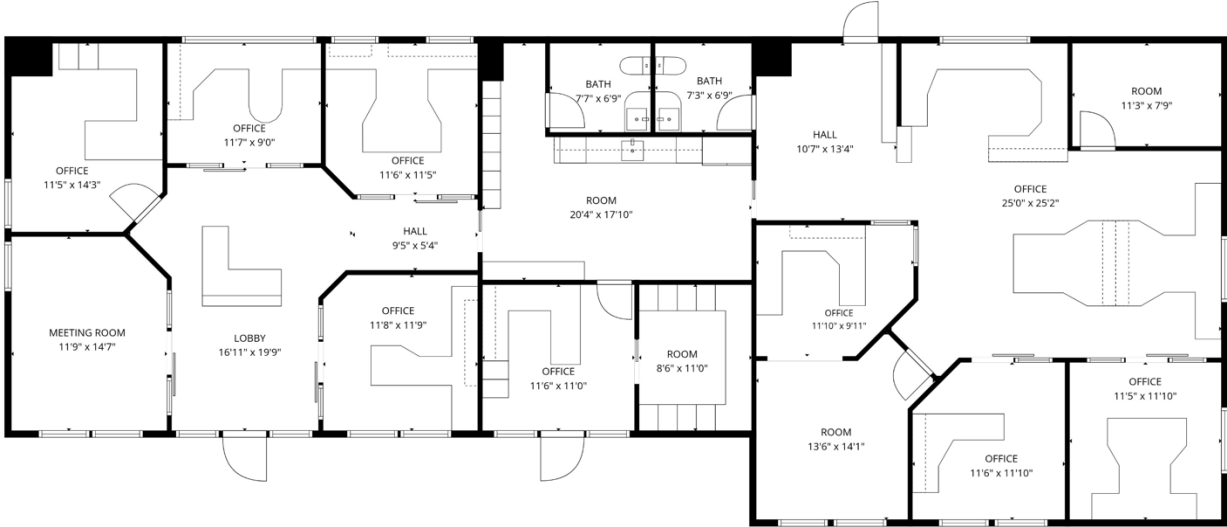

5830 W Gulf to Lake Hwy Crystal River Floor Plans

Offices: 3,116 SF

Training: 780 SF

Residence: 1,128 SF