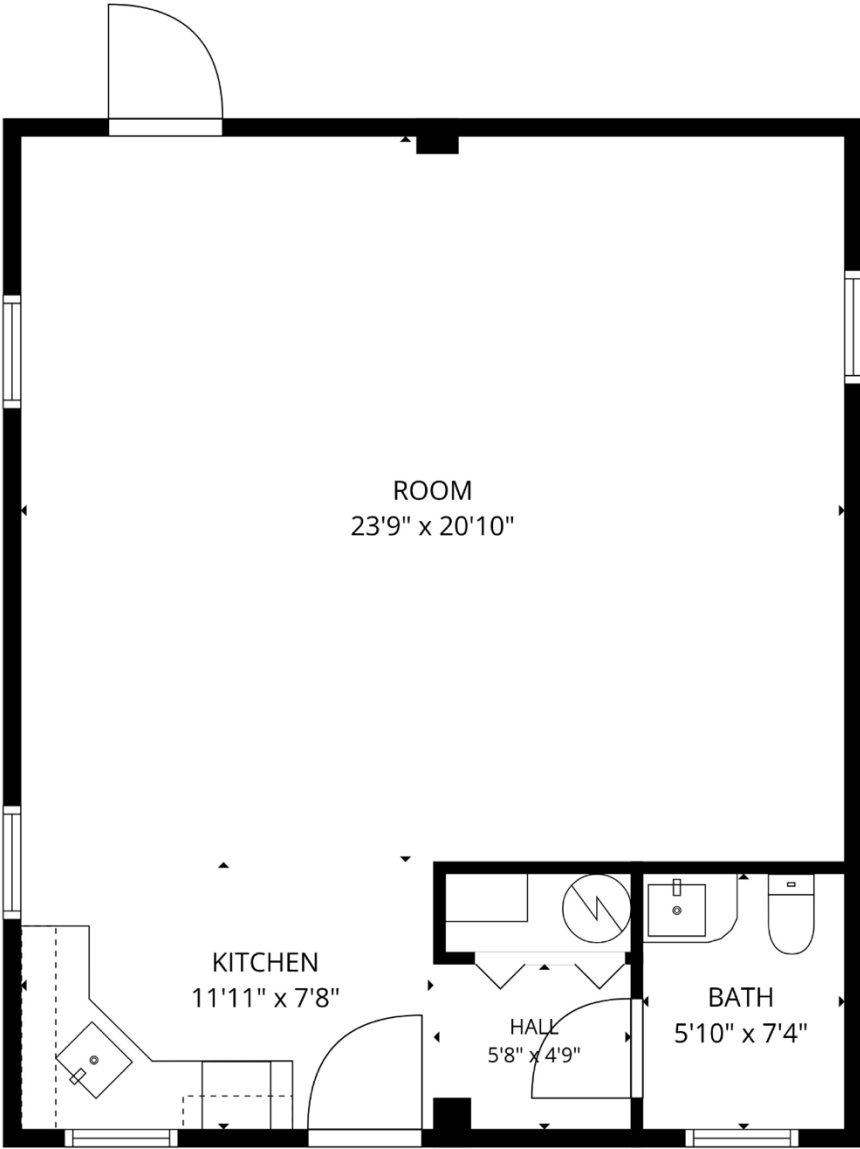

5830 W Gulf to Lake Hwy Crystal River Floor Plans

Offices: 3,116 SF

Training: 780 SF

Residence: 1,128 SF