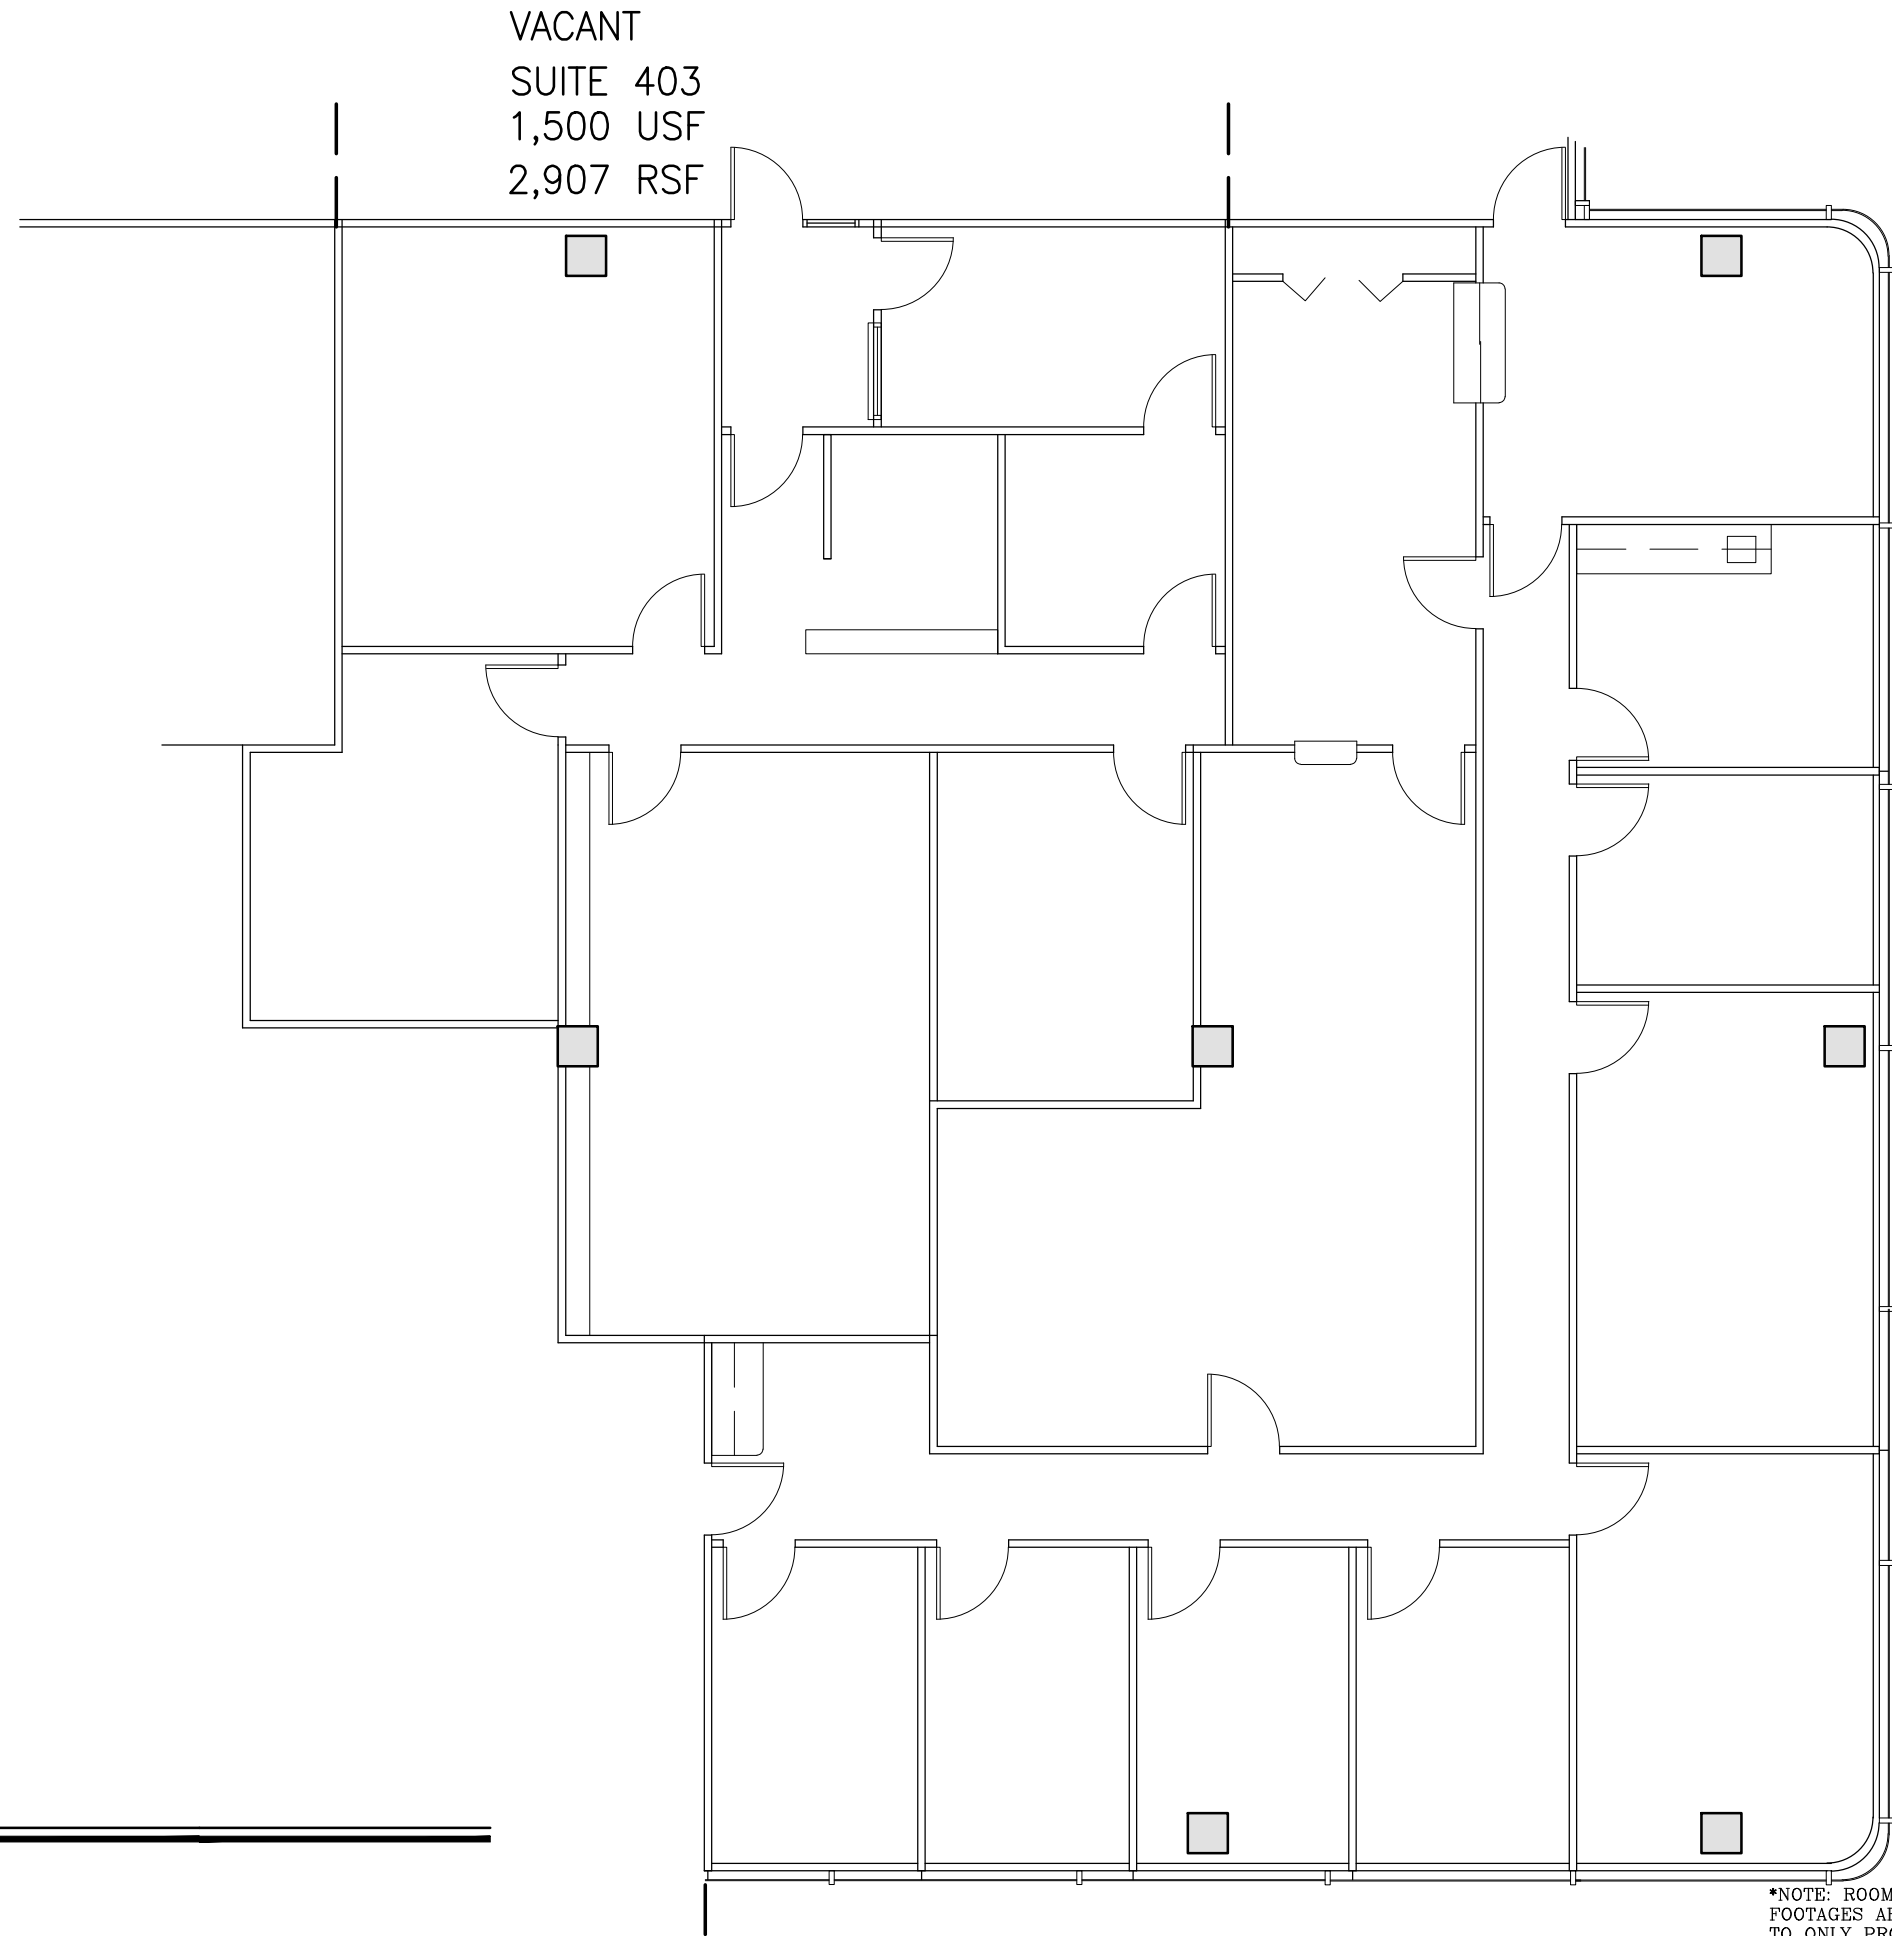

1
AB

FLOOR 4

SCALE: 1/8" = 1'-0"

*NOTE: ROOM SIZES AND SQUARE FOOTAGES ARE APPROXIMATE AND ARE TO ONLY PROVIDE A SENSE OF SCALE.

10606	DATE	01-19-23	SHEET
	DRAWN BY	JKL	FLOOR
	CHECKED BY	JKL	4
			AB

SUITE 403
 BEMANA
 SUITE 400
 2,528 USF
 2,907 RSF