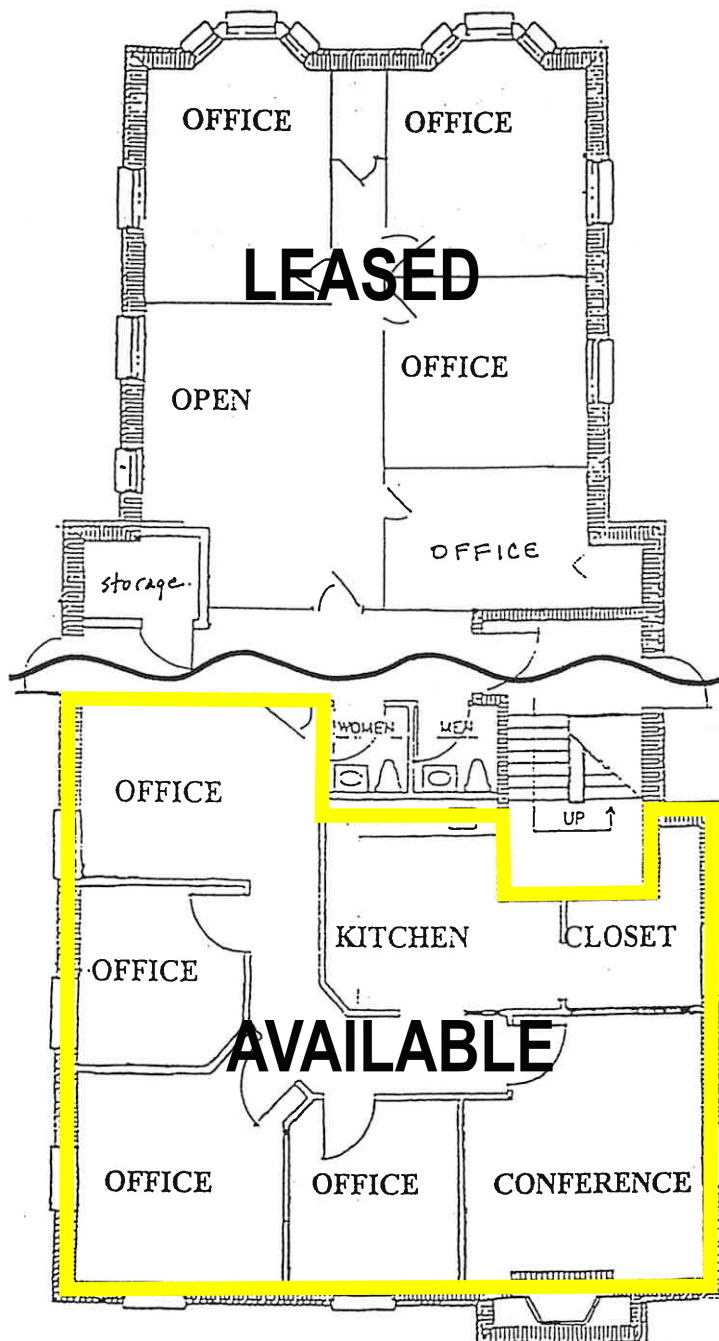

PARK LAKE COMMONS

600 E Colonial Drive, Orlando, FL 32803

FLOORPLAN

1209 Edgewater Drive, Suite 100 | Orlando, FL 32804 | 407.206.7300 | www.bywater.com

The information contained herein was obtained from sources deemed reliable and is assumed to be correct. It is not guaranteed by The Bywater Company.