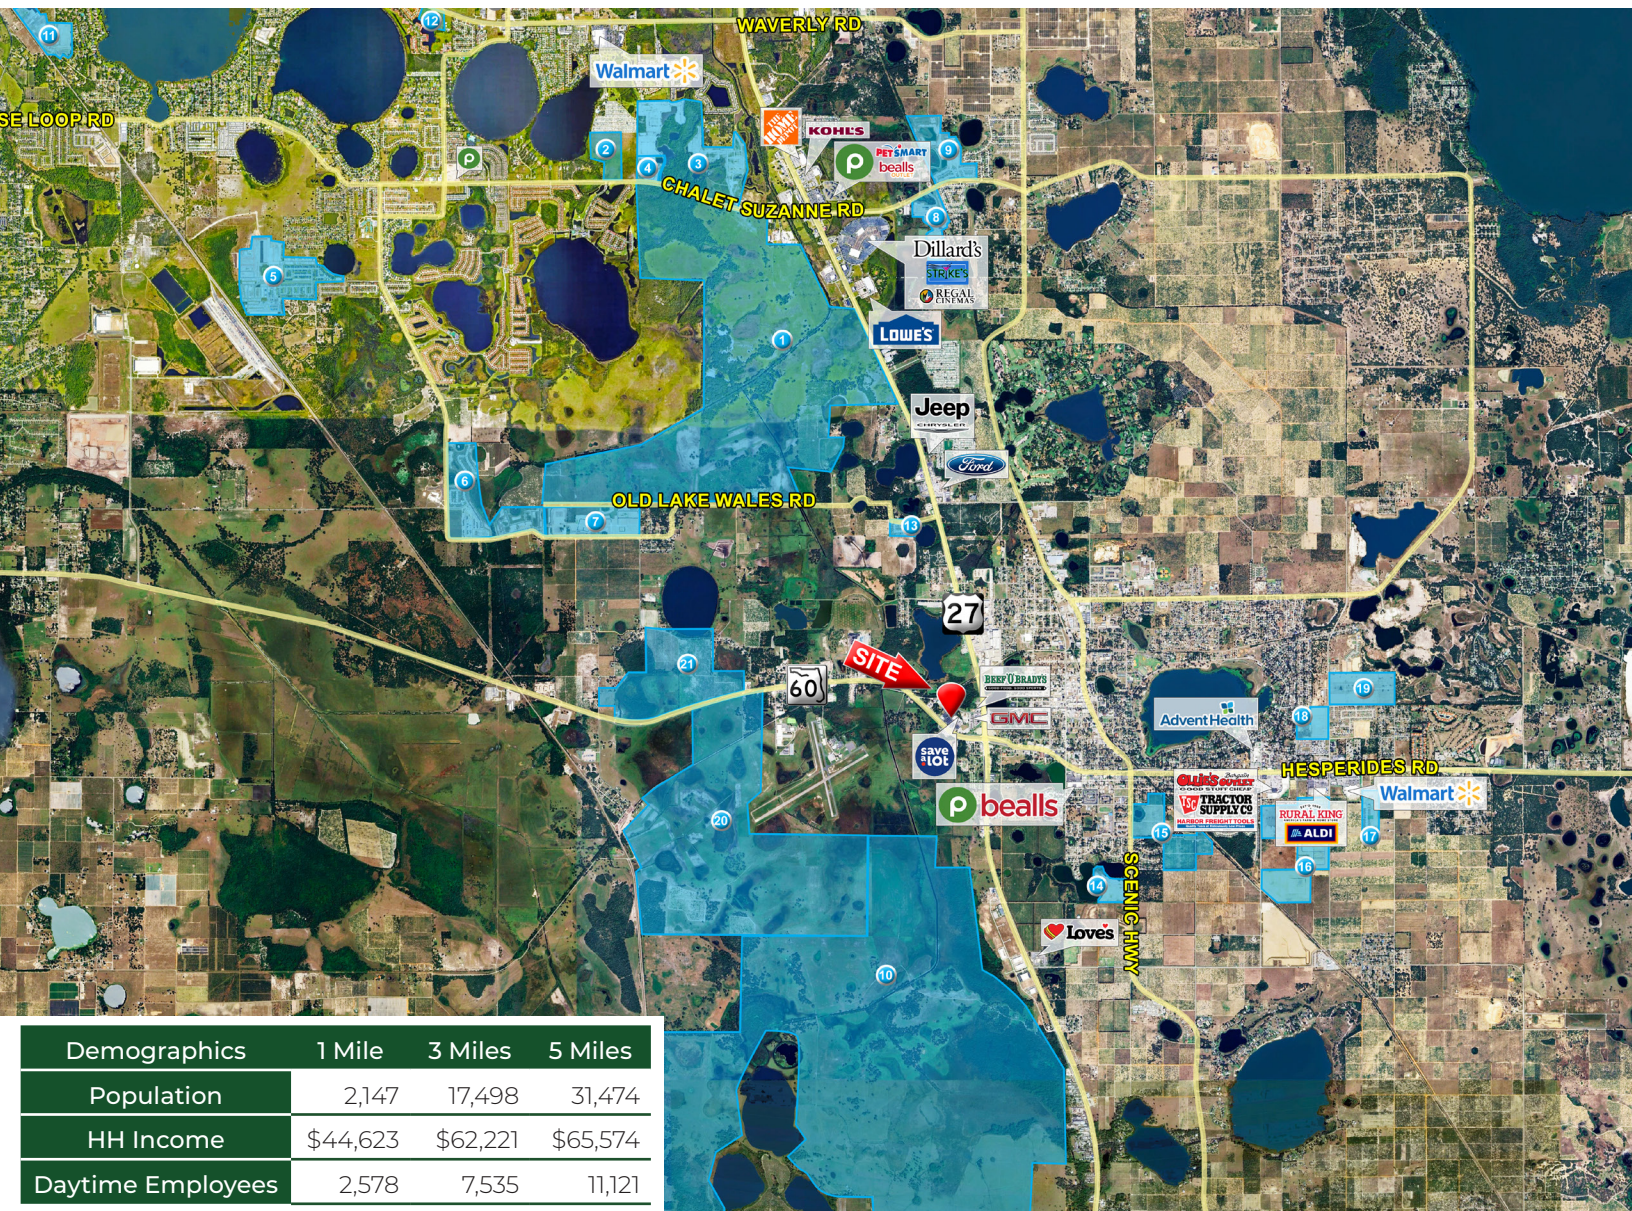

LAKE WALES PLAZA

620 SR 60, Lake Wales | FL

HIGHLIGHTS

- Located on State Road 60 with strong visibility and traffic.
- Surrounded by rapidly growing residential communities.
- Over 17,000 new homes approved, adding 42,000 residents to the Lake Wales area.
- Nearby Lake Wales Commons to bring 3,200 homes + 750K SF of commercial space.
- Part of a booming market with multiple mixed-use developments in progress.

Traffic Counts

US Hwy 27: ±32,500 VPD

St Hwy 60: ±30,000 VPD

Play

Shopping
Center Video

LAKE WALES PLAZA

620 SR 60, Lake Wales | FL

Demographics	1 Mile	3 Miles	5 Miles
Population	2,147	17,498	31,474
HH Income	\$44,623	\$62,221	\$65,574
Daytime Employees	2,578	7,535	11,121

Map #	Development Name	DU	Map #	Development Name	DU
1	BTI Development Community	2,900	12	Prose at Winter Haven	324
2	Ashton Covey	111	13	Harper Estates	61
3	Preserve at Lake Ashton	961	14	Belle Lago	85
4	West Ashton Preserve Apartment:	456	15	Steeple Chase	318
5	Villamar	2,045	16	Hunt Club Groves	1,137
6	Peace Creek Reserve	324	17	Taylor Groves	105
7	Annabelle Estates	324	18	Robins Run	33
8	Reserve at Forest Lake	290	19	Iron Mountain	329
9	Leoma's Landing	335	20	Stoneridge Park	2,950
10	Richland Communities - 4,158 AC	TBD	21	Lake Wales Commons	3,200
11	Harmony at Lake Eloise	1,100			
Totals					17,388