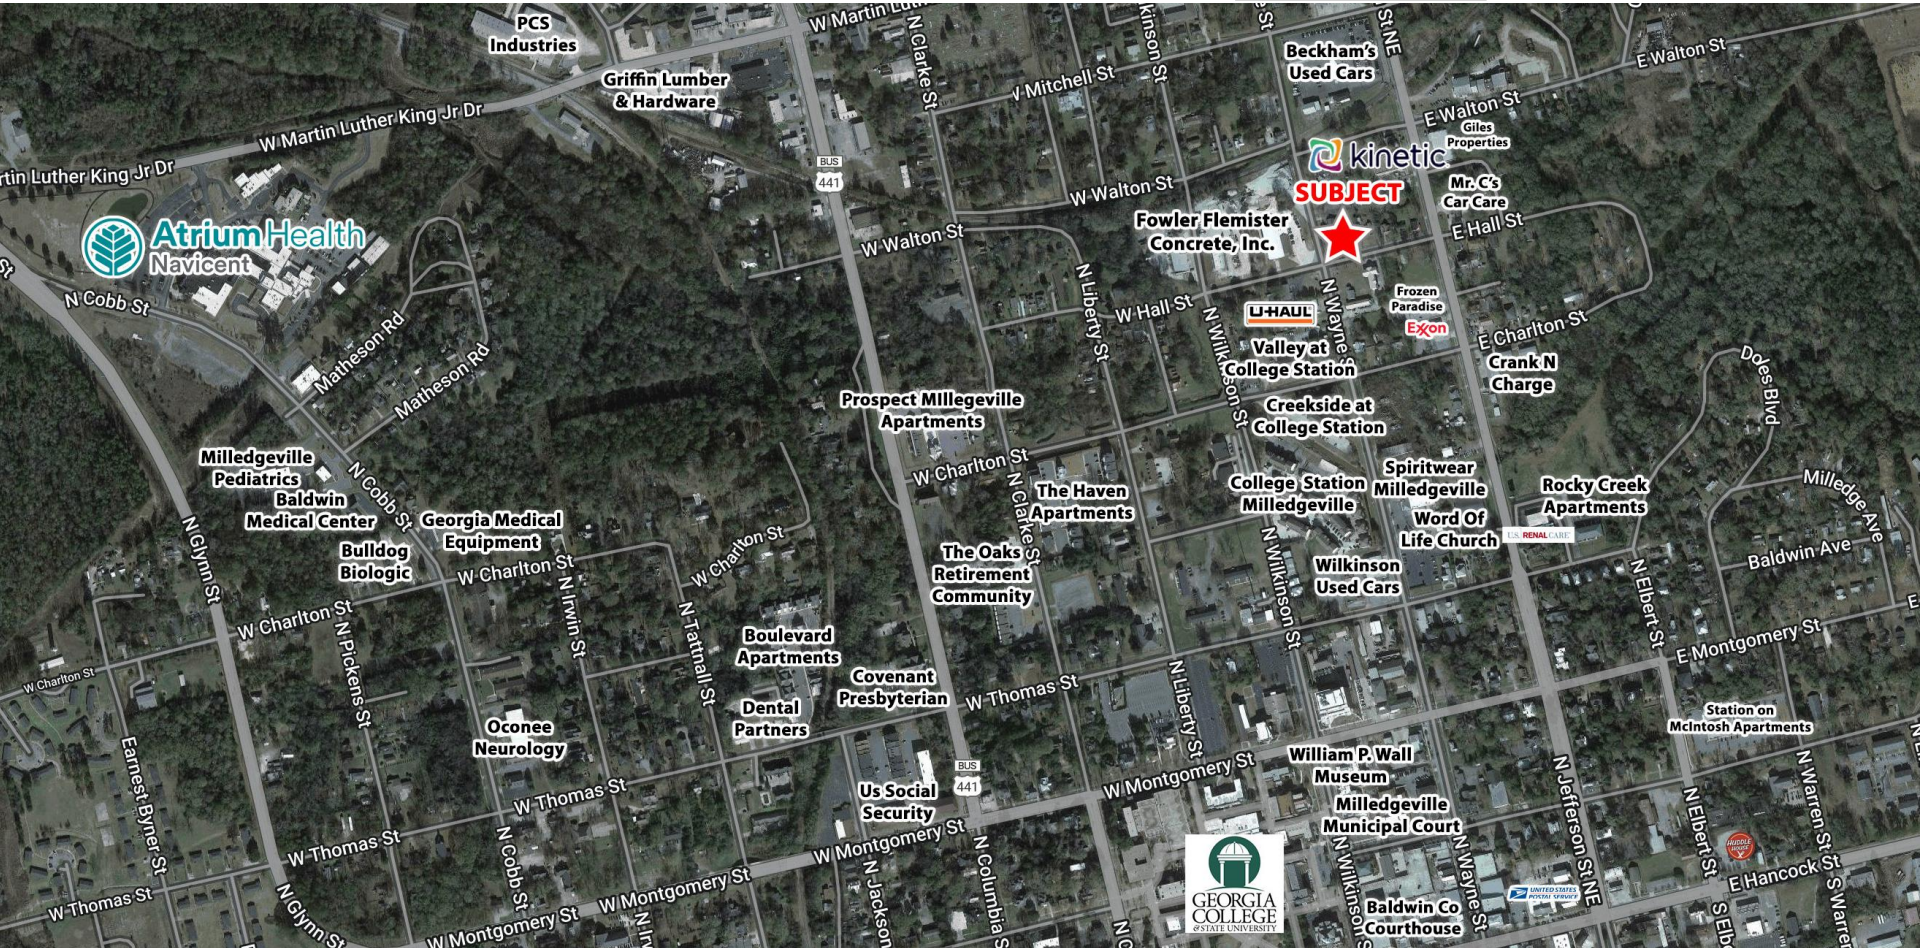

### LOCATION

Conveniently located 0.7± miles from Highway 441 the main retail corridor in Milledgeville. Minutes away from Atrium Health Navicent Baldwin, Georgia College State University, and Georgia Military College. Other surrounding neighbors include Beckham's Used Cars, Kinetic Connection, Giles Properties, and Fowler Flemister Concrete.

### Milledgeville, GA 31061

Summary

Area Info

Photos

Aerial

Site Map