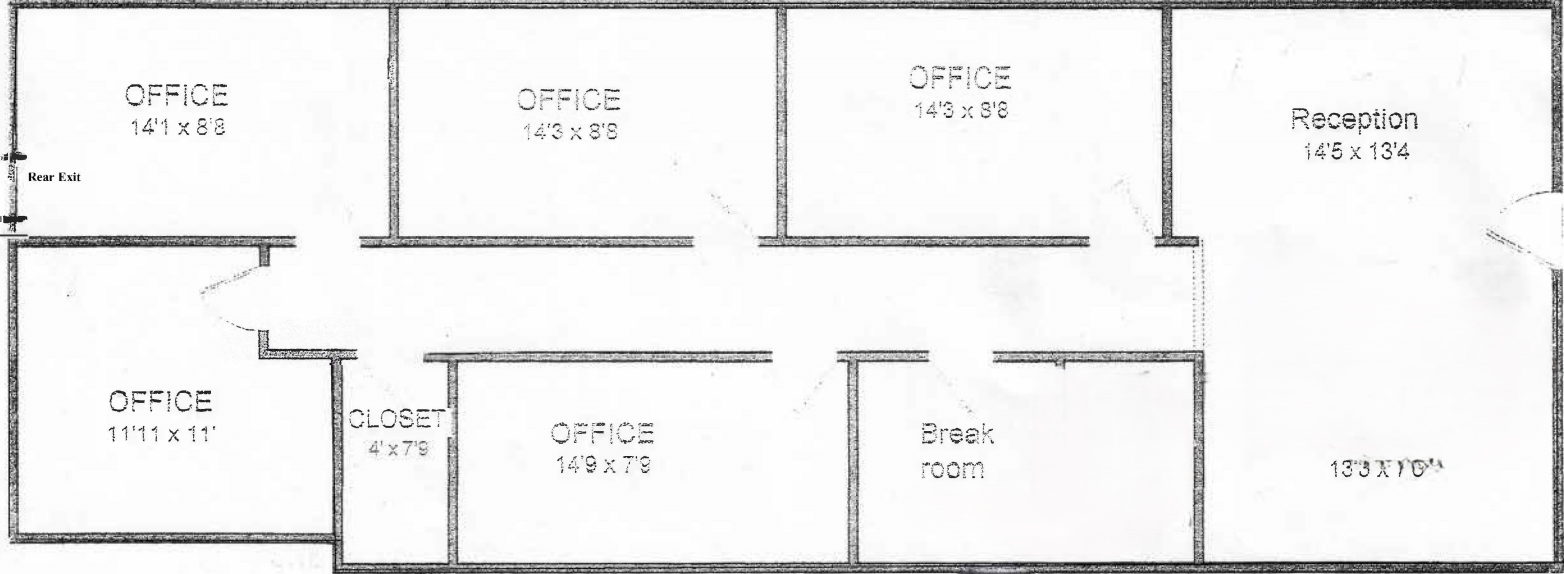

Suite 4 Floorplan
401 W. Colonial Drive
1,289 SF 1st Floor

Rear Exit

Front Entrance