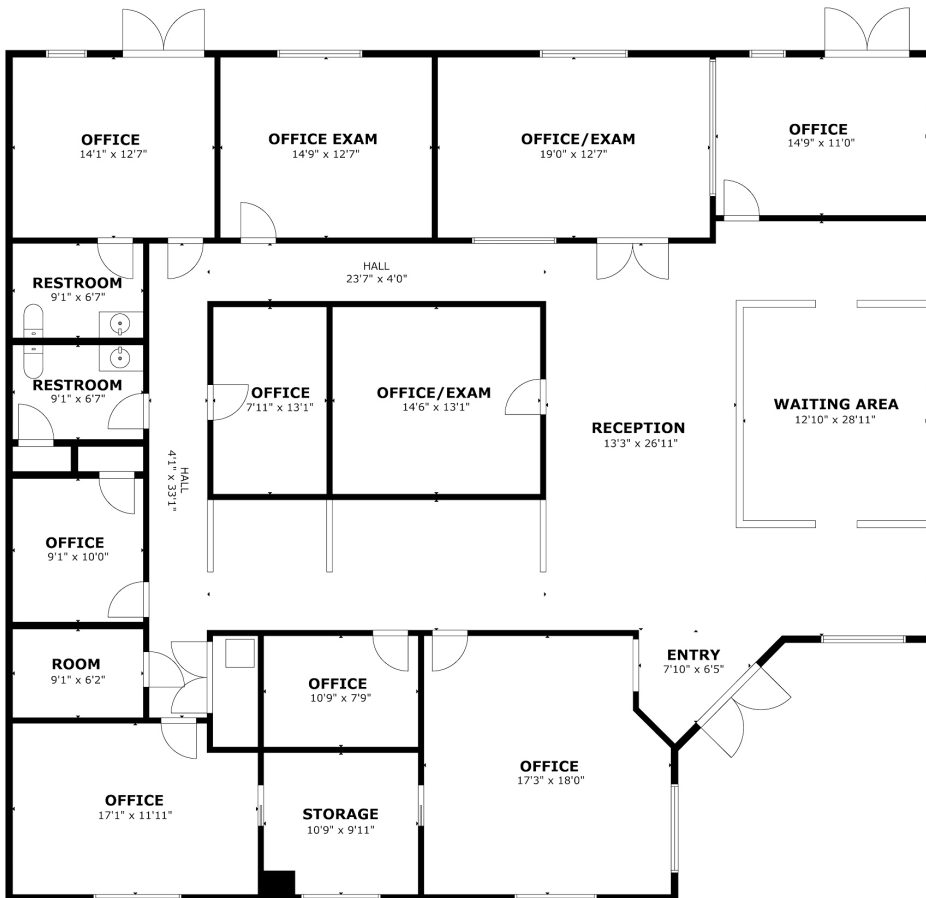

OFFICE SPACE

1805 W Colonial Drive, Orlando, FL 32804

SUITE A - 3,616 SF

1209 Edgewater Drive, Suite 100 | Orlando, FL 32804 | 407.206.7300 | www.bywater.com

The information contained herein was obtained from sources deemed reliable and is assumed to be correct. It is not guaranteed by The Bywater Company.