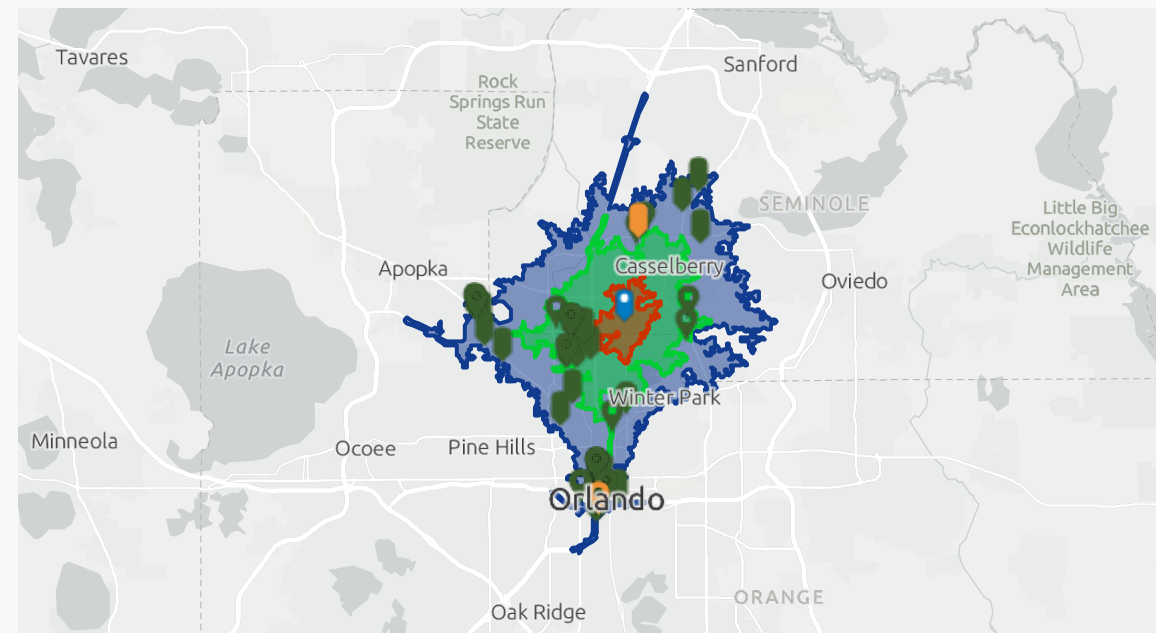

5 minutes

13,717

Total Population

21,041

Total Daytime Population

Ratio of daytime to total population:

1.53

Values > 1.0 mean that more people come to the area during the day than live there.

Suburb

Dominant Urbanicity Type

5 minutes

8.4

Avg Number of Employees

298

Total Businesses Per Square Mile

Source: This infographic contains data provided by Esri-Data Axle (2025), Esri (2025). Note: business sales volumes and employee counts are estimates provided by Data Axle. * Indicates the number of locations has reached the maximum.

Source: This infographic contains data provided by Esri-Data Axle (2025), Esri (2025).

Business Key Facts

741 Maitland Ave, Altamonte Springs, Florida, 32701 (5, 10, 15 minutes)

741 Maitland Ave, Altamonte Springs, Florida, 32701

Drive time: 5, 10, 15 minute radii

Prepared by Hazel Heyer, CCIM - KW Legacy

Latitude: 28.64804

Longitude: -81.36547

Business Key Facts | 741 Maitland Ave, Altamonte Springs, Florida, 32701 | Drive time: 5, 10, 15 minute radii