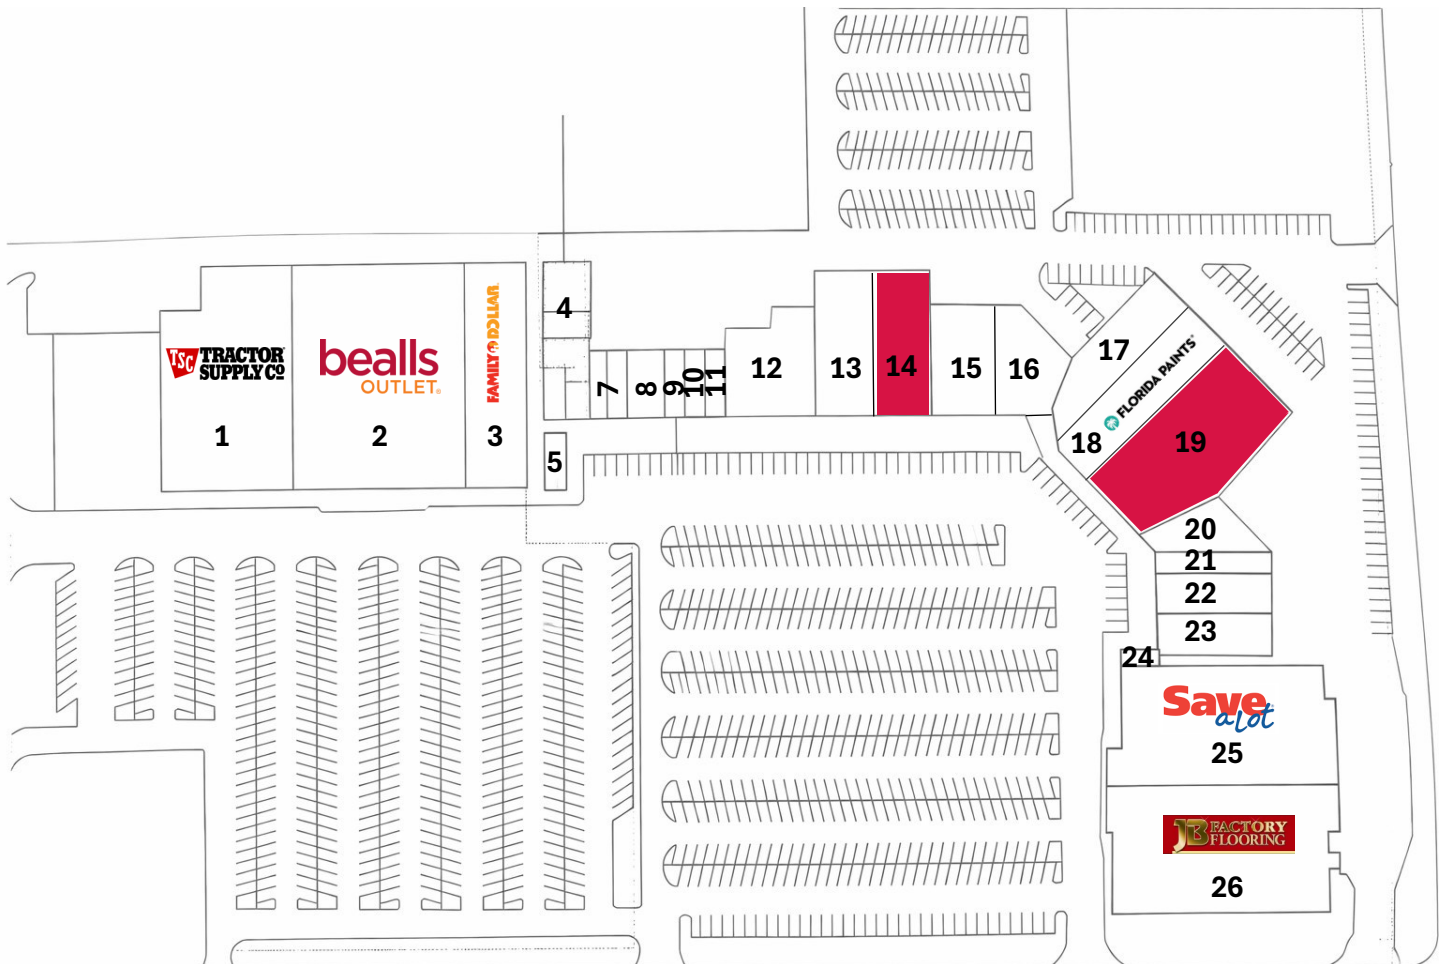

EUSTIS SQUARE SHOPPING CENTER

1 Tractor Supply Co #513	Suite 11-A	18 Florida Paints & Coating, LLC	Suite 309
2 Beall's Outlet Stores, Inc. #132	Suites 11B, 11C	19 AVAILABLE FOR LEASE (11,700 SF)	Suite 310
3 Family Dollar Stores of Florida, LLC #24611	Suite 11-D	20 Bayside Liquors, Inc	Suite 312
4 Equipping Center Int'l Church, Inc.	Suites 206, 218	21 Bayside Liquors, Inc	Suite 316
5 New Horizons I, Inc. / Jackson Hewitt	Suite 224	22 Lake Laundry, Inc. / Spin City	Suite 320
6 Le's Nails of Eustis, Inc.	Suite 236	23 Xavier's Hair Studio, LLC	Suite 324
7 Plugged Into Electronics	Suites 232, 228	24 Jai Aambe Gauri, LLC / Jamie's Dry Cleaners	Suite 328
8 Holly's Beauty Supply	Suite 240	25 Ascend Grocery, LLC / Save-A-Lot Store	Suite 332
9 Blue Sky Subs	Suite 248	26 JB Factory Flooring	Suite 336
10 US Pak-N-Ship	Suite 252		
11 El Korita Mexican Restaurant	Suite 256		
12 Appliance 4 Less LK, LLC	Suite 234	27 Lake Shuttle Services	Parking Lot
13 Lake County, Warehouse	Suite 276	28 Watermill Express, LLC	Parking Lot
14 AVAILABLE FOR LEASE (8,000 SF)	Suite 280		
15 Martial Arts World	Suite 284		
16 New China Buffet of Eustis, Inc.	Suite 304		
17 Scott's Fat Cats Billiards	Suite 308		