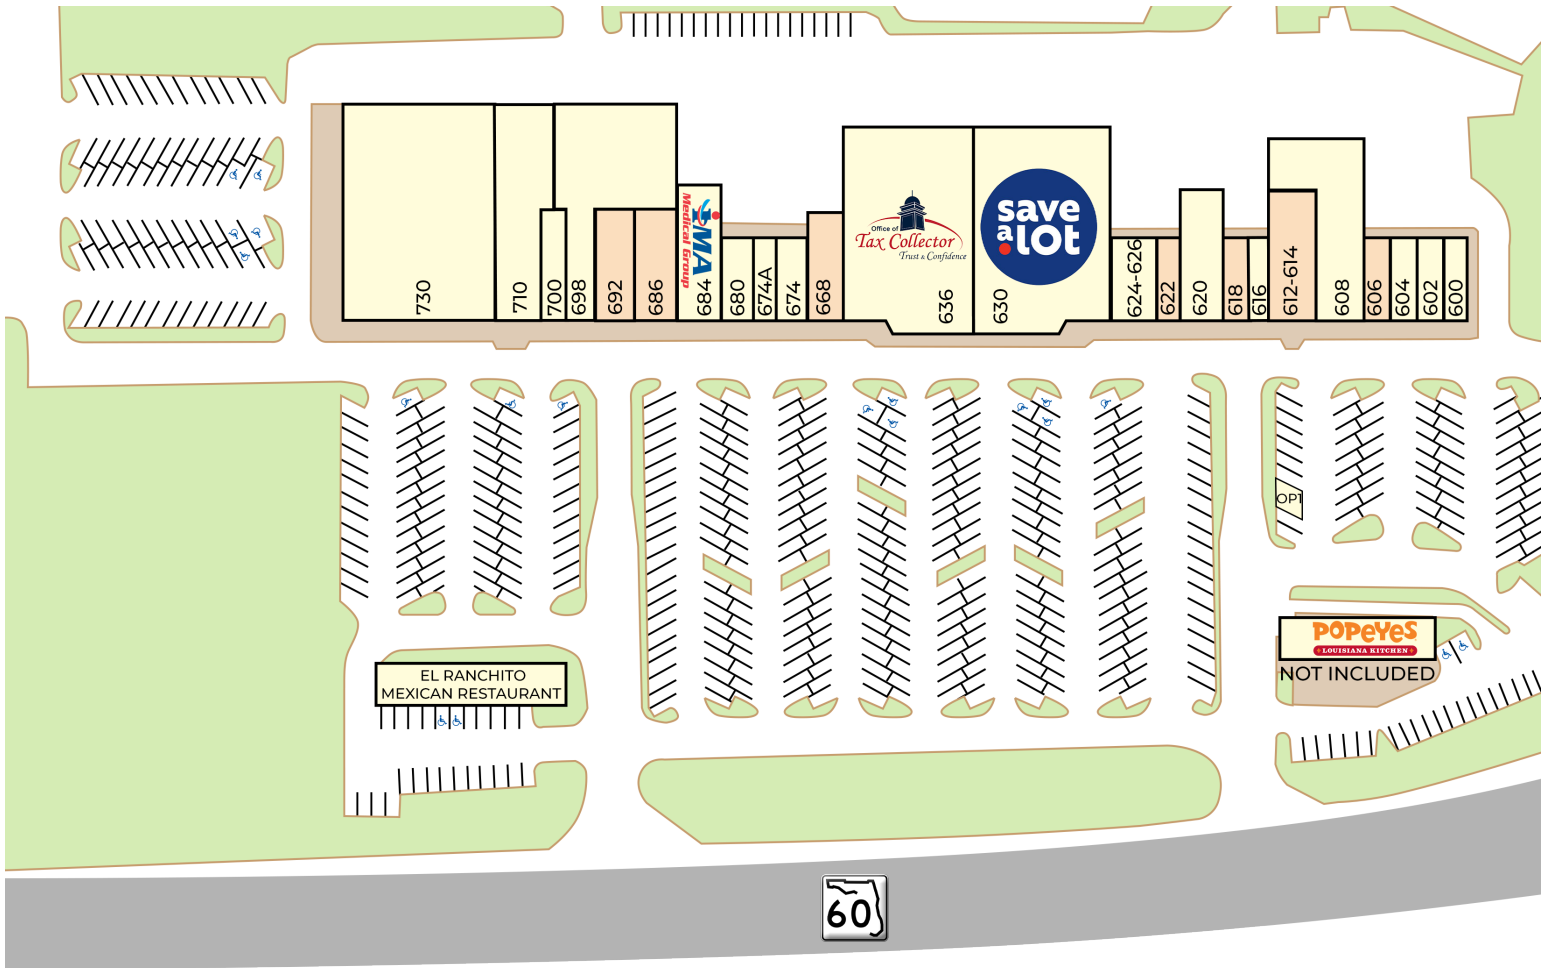

LAKE WALES PLAZA

620 SR 60, Lake Wales | FL