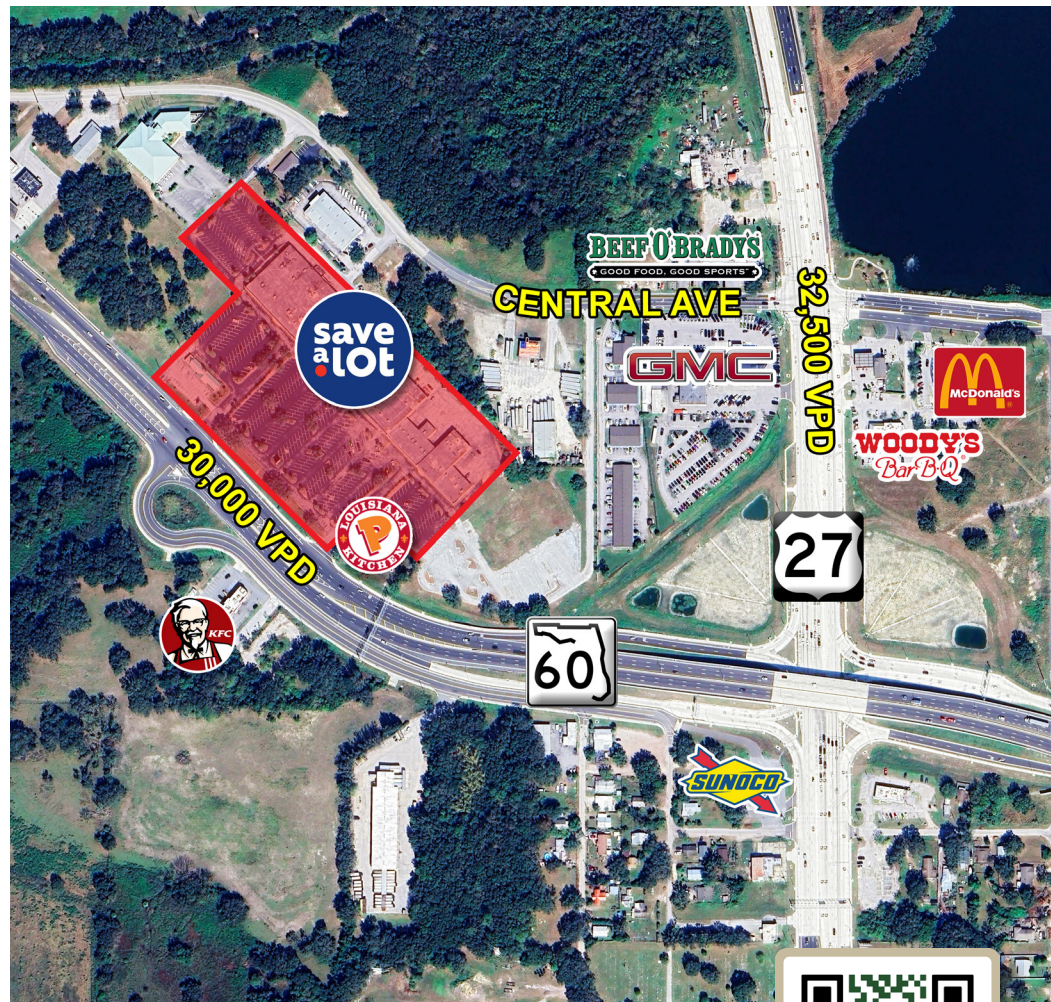

LAKE WALES PLAZA

620 SR 60, Lake Wales | FL

HIGHLIGHTS

- Located on State Road 60 with strong visibility and traffic.
- Surrounded by rapidly growing residential communities.
- Over 17,000 new homes approved, adding 42,000 residents to the Lake Wales area.
- Nearby Lake Wales Commons to bring 3,200 homes + 750K SF of commercial space.
- Part of a booming market with multiple mixed-use developments in progress.

Traffic Counts

US Hwy 27: ±32,500 VPD

St Hwy 60: ±30,000 VPD

Play

Shopping Center Video

LAKE WALES PLAZA

620 SR 60, Lake Wales | FL

Demographics	1 Mile	3 Miles	5 Miles
Population	2,147	17,498	31,474
HH Income	\$44,623	\$62,221	\$65,574
Daytime Employees	2,578	7,535	11,121

Map #	Development Name	DU	Map #	Development Name	DU
1	BTI Development Community	2,900	12	Prose at Winter Haven	324
2	Ashton Covey	111	13	Harper Estates	61
3	Preserve at Lake Ashton	961	14	Belle Lago	85
4	West Ashton Preserve Apartment:	456	15	Steeple Chase	318
5	Villamar	2,045	16	Hunt Club Groves	1,137
6	Peace Creek Reserve	324	17	Taylor Groves	105
7	Annabelle Estates	324	18	Robins Run	33
8	Reserve at Forest Lake	290	19	Iron Mountain	329
9	Leoma's Landing	335	20	Stoneridge Park	2,950
10	Richland Communities - 4,158 AC	TBD	21	Lake Wales Commons	3,200
11	Harmony at Lake Eloise	1,100			