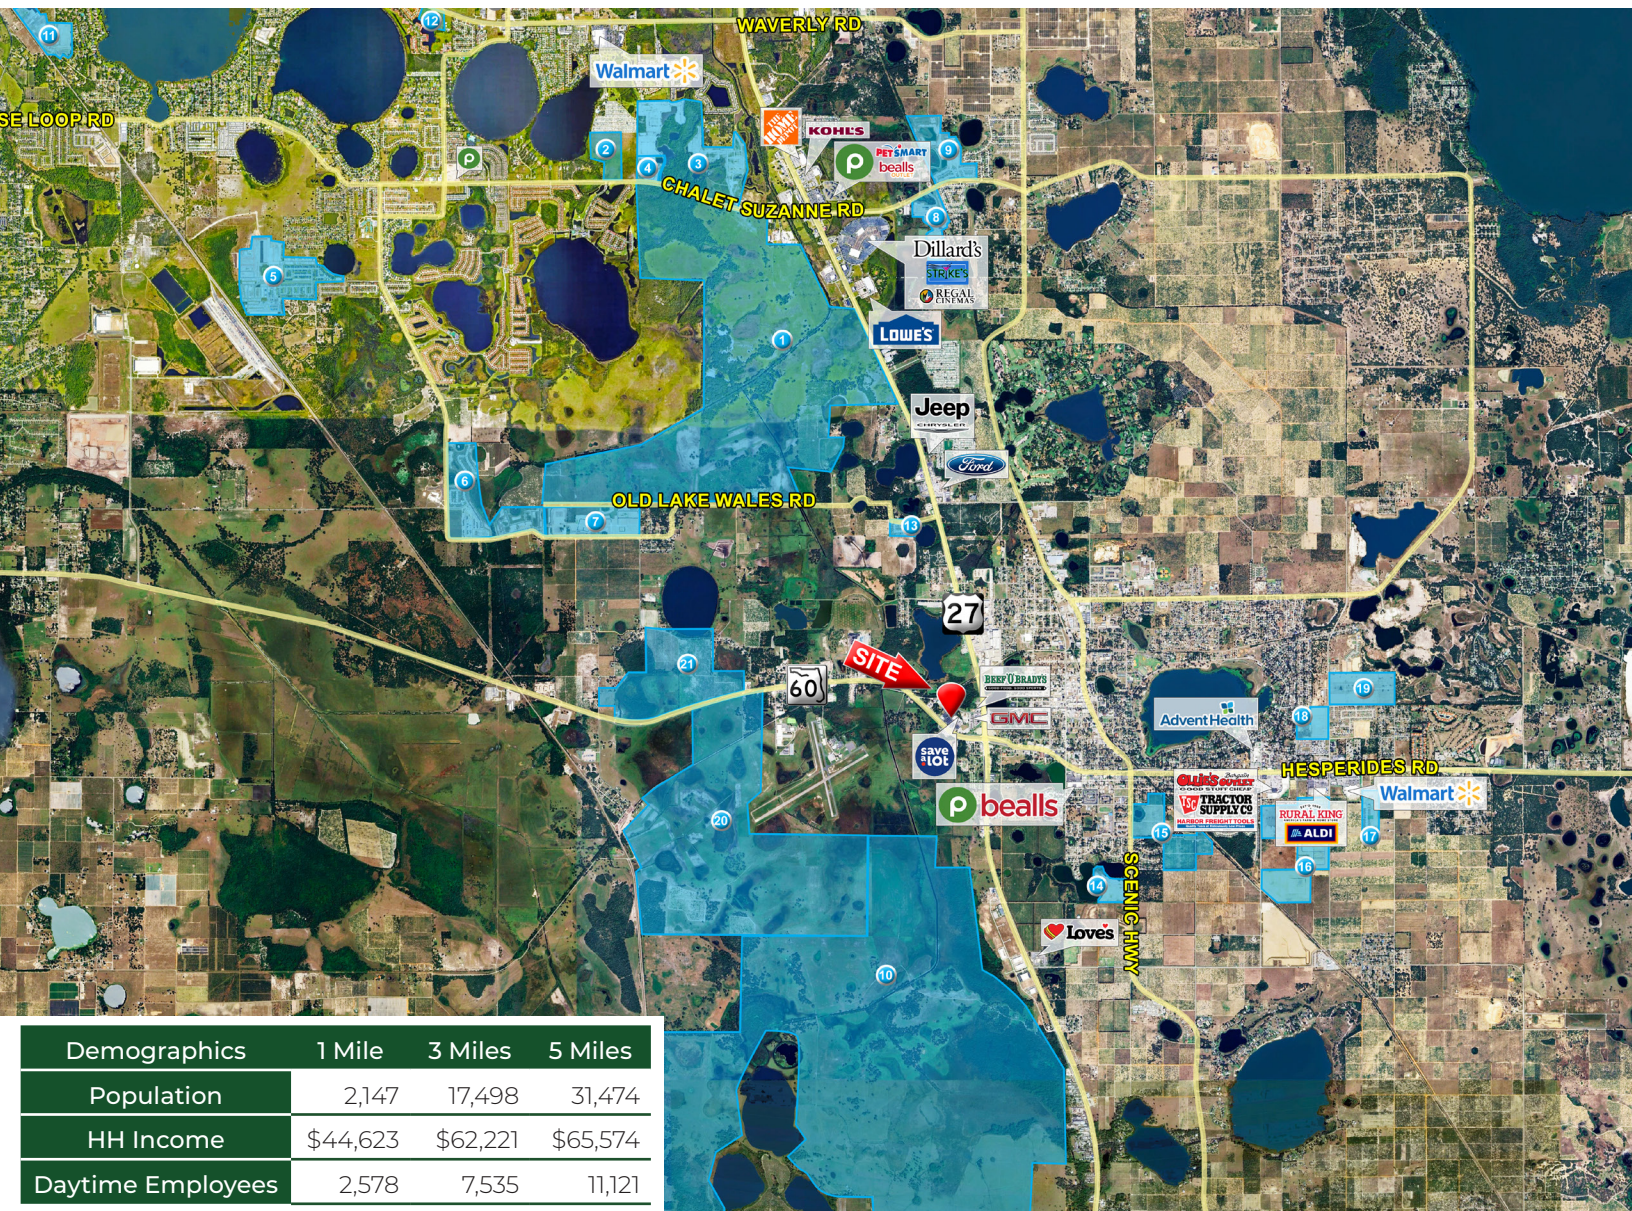

LAKE WALES PLAZA

620 SR 60, Lake Wales | FL

HIGHLIGHTS

- Located on State Road 60 with strong visibility and traffic.
- Surrounded by rapidly growing residential communities.
- Over 17,000 new homes approved, adding 42,000 residents to the Lake Wales area.
- Nearby Lake Wales Commons to bring 3,200 homes + 750K SF of commercial space.
- Part of a booming market with multiple mixed-use developments in progress.

Traffic Counts

US Hwy 27: ±32,500 VPD

St Hwy 60: ±30,000 VPD

Play

Shopping Center Video

LAKE WALES PLAZA

620 SR 60, Lake Wales | FL

Demographics	1 Mile	3 Miles	5 Miles
Population	2,147	17,498	31,474
HH Income	\$44,623	\$62,221	\$65,574
Daytime Employees	2,578	7,535	11,121

Map #	Development Name	DU	Map #	Development Name	DU
1	BTI Development Community	2,900	12	Prose at Winter Haven	324
2	Ashton Covey	111	13	Harper Estates	61
3	Preserve at Lake Ashton	961	14	Belle Lago	85
4	West Ashton Preserve Apartment:	456	15	Steeple Chase	318
5	Villamar	2,045	16	Hunt Club Groves	1,137
6	Peace Creek Reserve	324	17	Taylor Groves	105
7	Annabelle Estates	324	18	Robins Run	33
8	Reserve at Forest Lake	290	19	Iron Mountain	329
9	Leoma's Landing	335	20	Stoneridge Park	2,950
10	Richland Communities - 4,158 AC	TBD	21	Lake Wales Commons	3,200
11	Harmony at Lake Eloise	1,100			