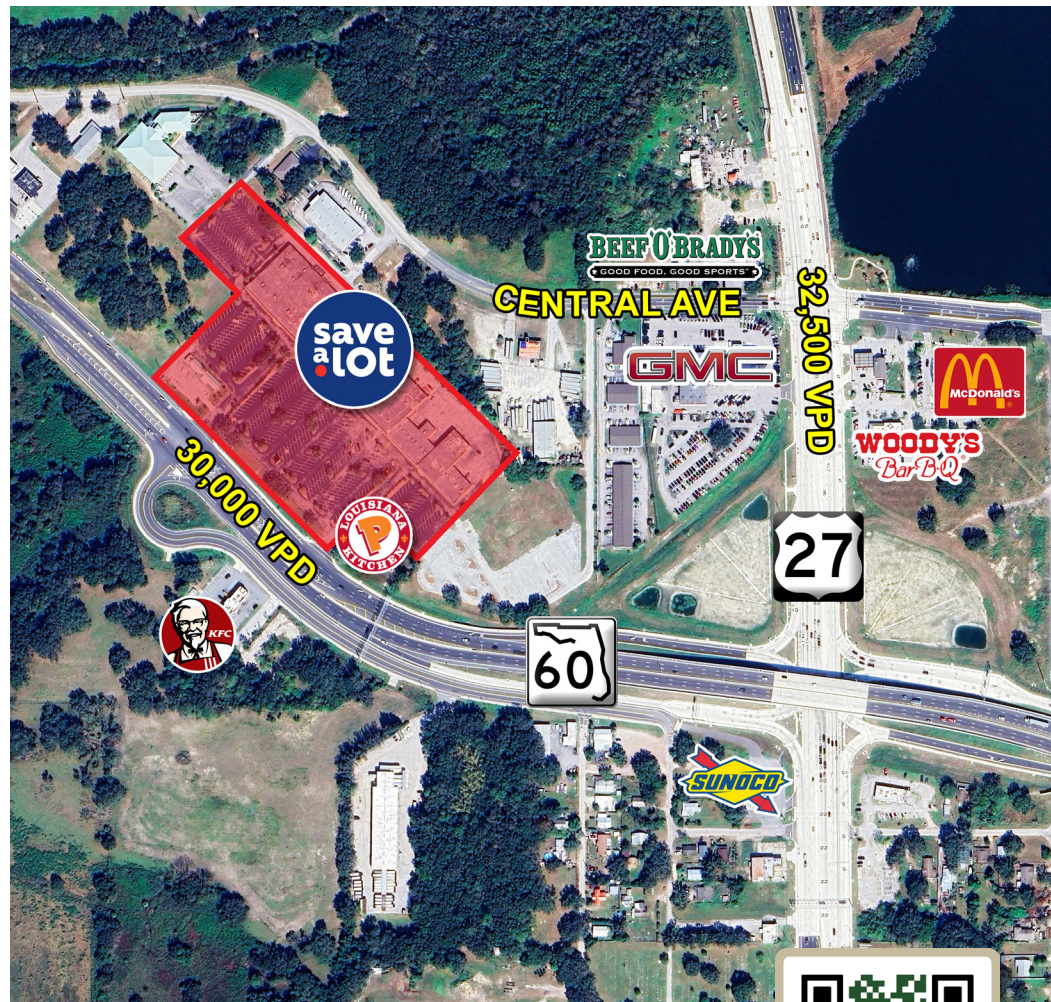

LAKE WALES PLAZA

620 SR 60, Lake Wales | FL

21,000 SF AVAILABLE

HIGHLIGHTS

- Located on State Road 60 with strong visibility and traffic.
- Surrounded by rapidly growing residential communities.
- Over 17,000 new homes approved, adding 42,000 residents to the Lake Wales area.
- Nearby Lake Wales Commons to bring 3,200 homes + 750K SF of commercial space.
- Part of a booming market with multiple mixed-use developments in progress.

Traffic Counts

US Hwy 27: ±32,500 VPD

St Hwy 60: ±30,000 VPD

Play

Shopping
Center Video

LAKE WALES PLAZA

620 SR 60, Lake Wales | FL

Demographics	1 Mile	3 Miles	5 Miles
Population	2,147	17,498	31,474
HH Income	\$44,623	\$62,221	\$65,574
Daytime Employees	2,578	7,535	11,121

Map #	Development Name	DU	Map #	Development Name	DU
1	BTI Development Community	2,900	12	Prose at Winter Haven	324
2	Ashton Covey	111	13	Harper Estates	61
3	Preserve at Lake Ashton	961	14	Belle Lago	85
4	West Ashton Preserve Apartment:	456	15	Steeple Chase	318
5	Villamar	2,045	16	Hunt Club Groves	1,137
6	Peace Creek Reserve	324	17	Taylor Groves	105
7	Annabelle Estates	324	18	Robins Run	33
8	Reserve at Forest Lake	290	19	Iron Mountain	329
9	Leoma's Landing	335	20	Stoneridge Park	2,950
10	Richland Communities - 4,158 AC	TBD	21	Lake Wales Commons	3,200
11	Harmony at Lake Eloise	1,100			
Totals					17,388