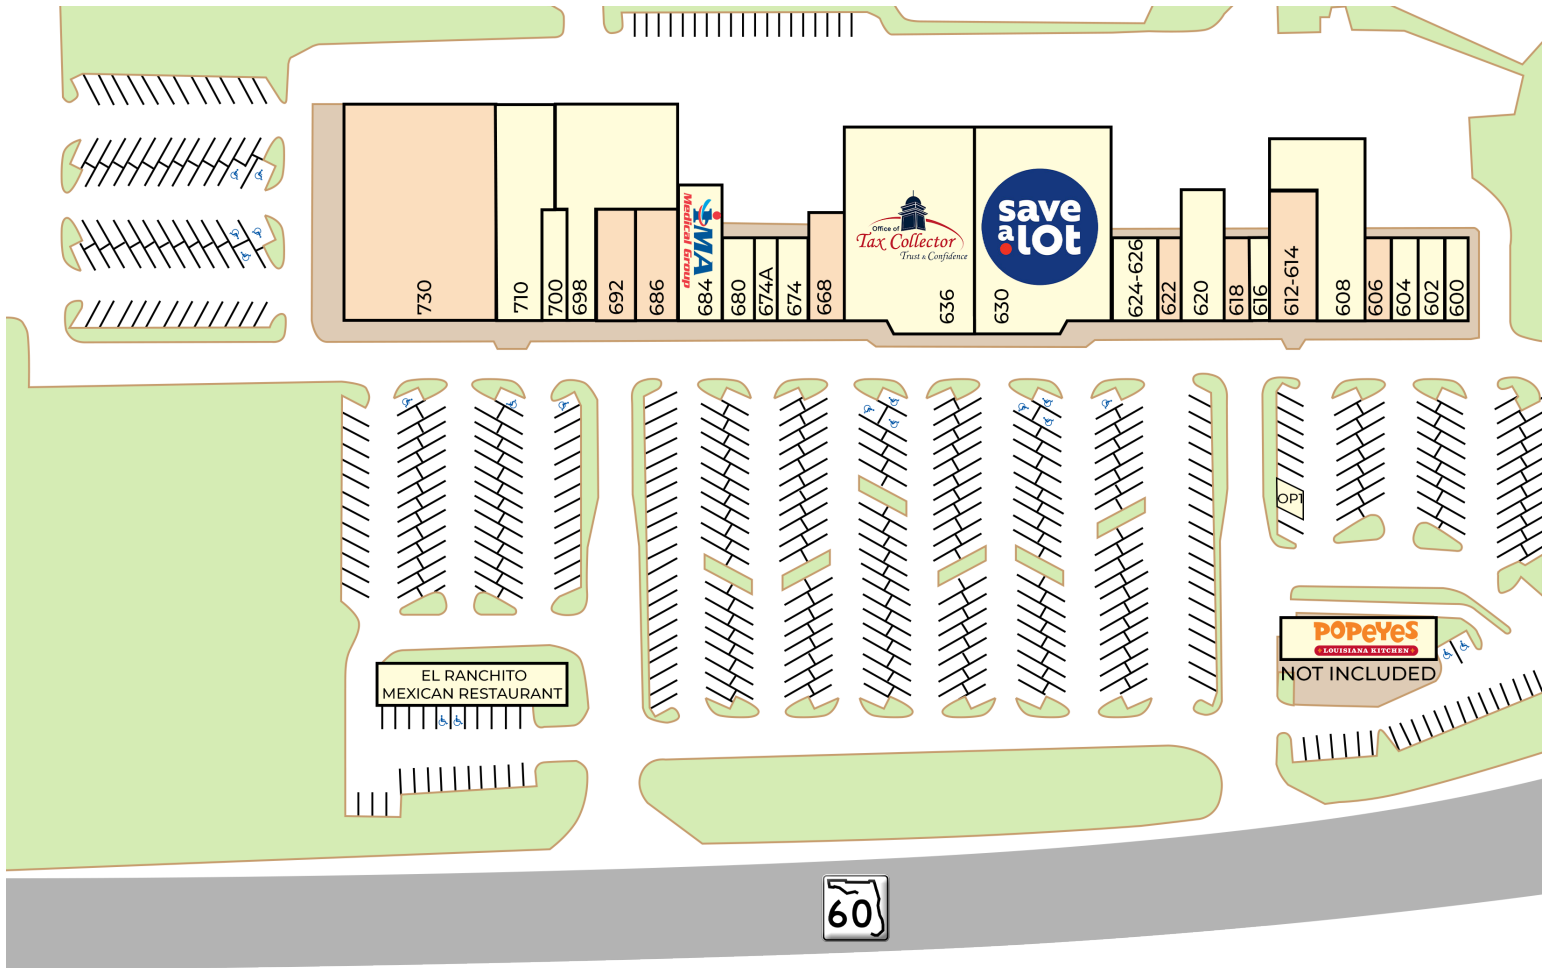

LAKE WALES PLAZA

620 SR 60, Lake Wales | FL