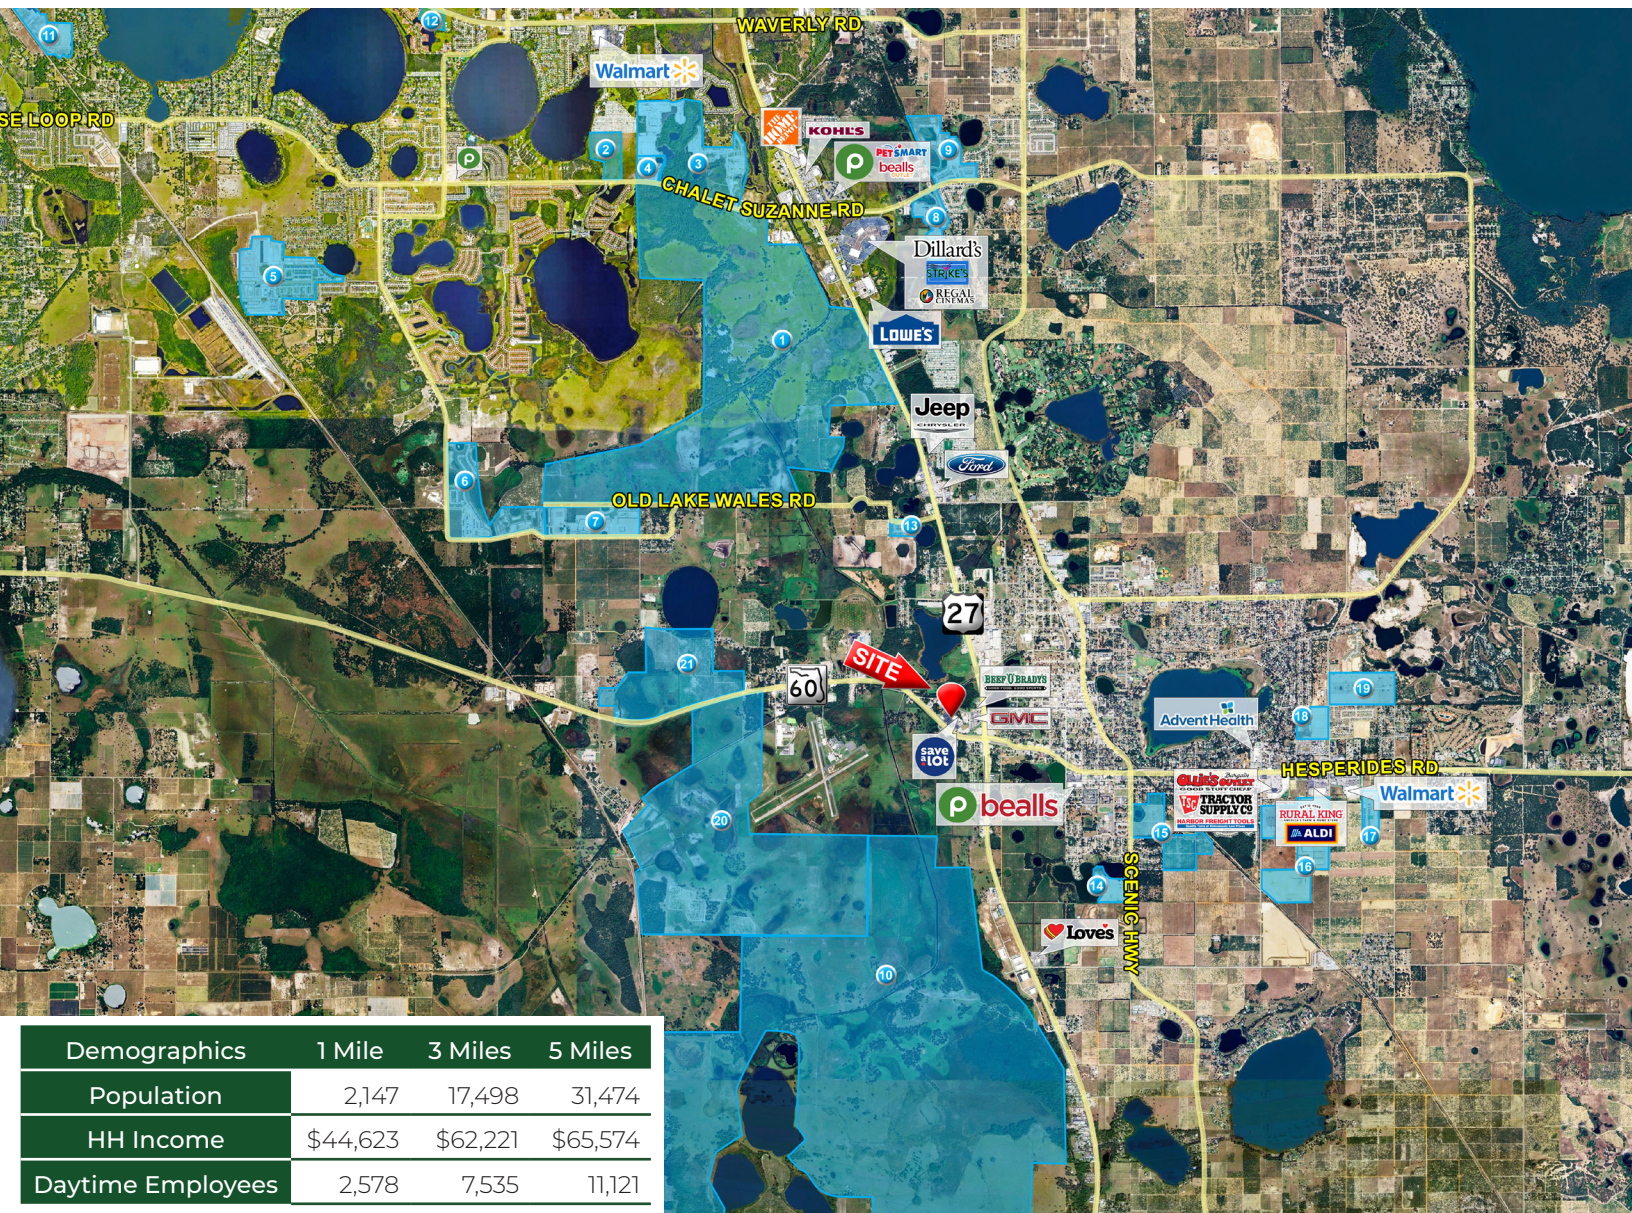

LAKE WALES PLAZA

620 SR 60, Lake Wales | FL

21,000 SF AVAILABLE

HIGHLIGHTS

- Located on State Road 60 with strong visibility and traffic.
- Surrounded by rapidly growing residential communities.
- Over 17,000 new homes approved, adding 42,000 residents to the Lake Wales area.
- Nearby Lake Wales Commons to bring 3,200 homes + 750K SF of commercial space.
- Part of a booming market with multiple mixed-use developments in progress.

Traffic Counts

US Hwy 27: ±32,500 VPD

St Hwy 60: ±30,000 VPD

Play

Shopping
Center Video

LAKE WALES PLAZA

620 SR 60, Lake Wales | FL

Demographics	1 Mile	3 Miles	5 Miles
Population	2,147	17,498	31,474
HH Income	\$44,623	\$62,221	\$65,574
Daytime Employees	2,578	7,535	11,121

Map #	Development Name	DU	Map #	Development Name	DU
1	BTI Development Community	2,900	12	Prose at Winter Haven	324
2	Ashton Covey	111	13	Harper Estates	61
3	Preserve at Lake Ashton	961	14	Belle Lago	85
4	West Ashton Preserve Apartment:	456	15	Steeple Chase	318
5	Villamar	2,045	16	Hunt Club Groves	1,137
6	Peace Creek Reserve	324	17	Taylor Groves	105
7	Annabelle Estates	324	18	Robins Run	33
8	Reserve at Forest Lake	290	19	Iron Mountain	329
9	Leoma's Landing	335	20	Stoneridge Park	2,950
10	Richland Communities - 4,158 AC	TBD	21	Lake Wales Commons	3,200
11	Harmony at Lake Eloise	1,100			
Totals					17,388