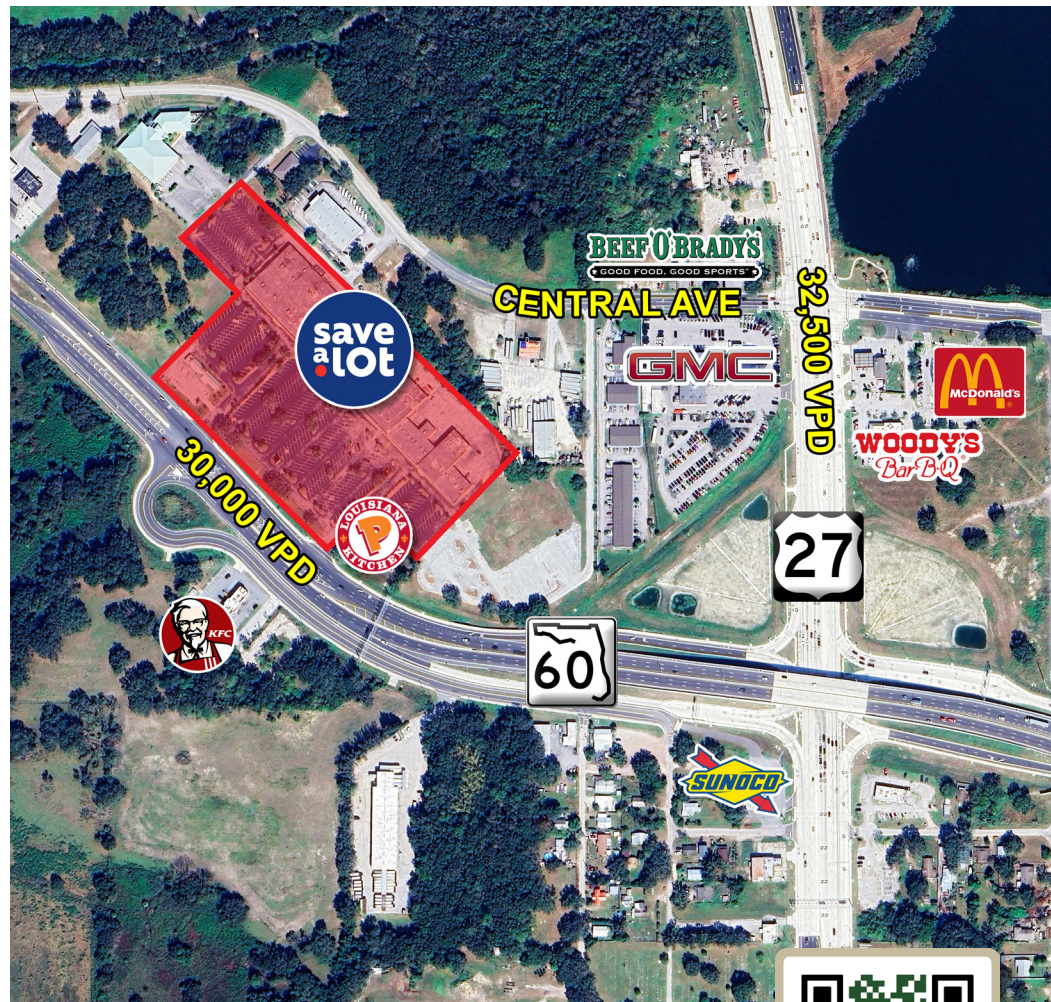

# LAKE WALES PLAZA

620 SR 60, Lake Wales | FL

## 21,000 SF AVAILABLE

### HIGHLIGHTS

- Located on State Road 60 with strong visibility and traffic.
- Surrounded by rapidly growing residential communities.
- Over 17,000 new homes approved, adding 42,000 residents to the Lake Wales area.
- Nearby Lake Wales Commons to bring 3,200 homes + 750K SF of commercial space.
- Part of a booming market with multiple mixed-use developments in progress.

#### Traffic Counts

US Hwy 27: ±32,500 VPD

St Hwy 60: ±30,000 VPD

Play

Shopping  
Center Video