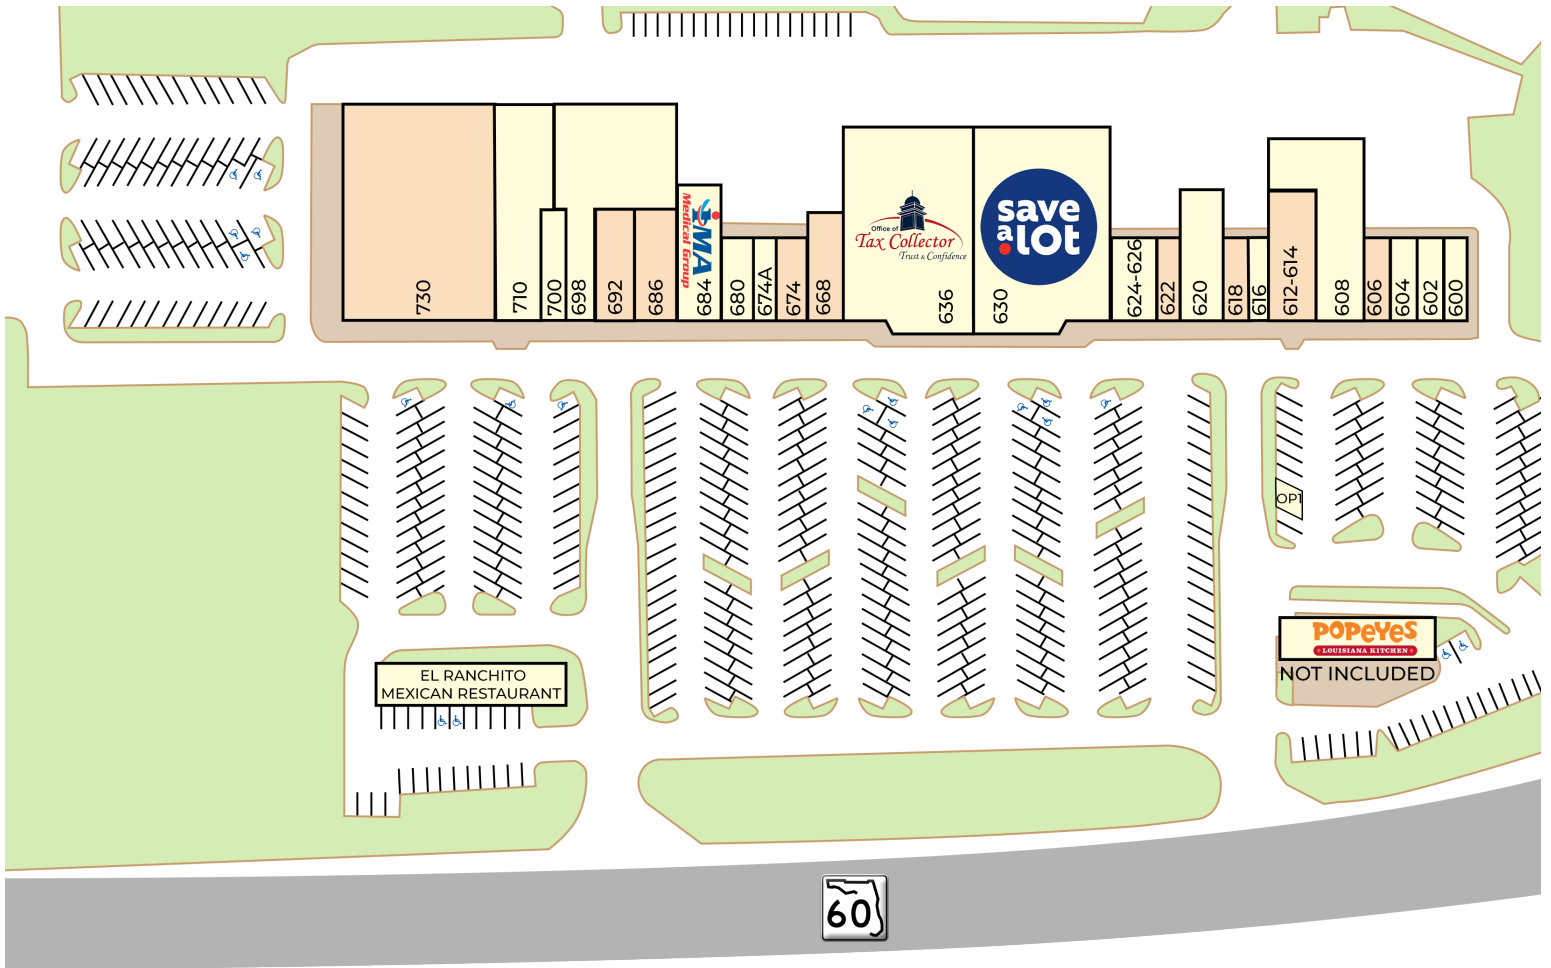

# LAKE WALES PLAZA

620 SR 60, Lake Wales | FL

Demographics	1 Mile	3 Miles	5 Miles
Population	2,147	17,498	31,474
HH Income	\$44,623	\$62,221	\$65,574
Daytime Employees	2,578	7,535	11,121

Map #	Development Name	DU	Map #	Development Name	DU
1	BTI Development Community	2,900	12	Prose at Winter Haven	324
2	Ashton Covey	111	13	Harper Estates	61
3	Preserve at Lake Ashton	961	14	Belle Lago	85
4	West Ashton Preserve Apartment:	456	15	Steeple Chase	318
5	Villamar	2,045	16	Hunt Club Groves	1,137
6	Peace Creek Reserve	324	17	Taylor Groves	105
7	Annabelle Estates	324	18	Robins Run	33
8	Reserve at Forest Lake	290	19	Iron Mountain	329
9	Leoma's Landing	335	20	Stoneridge Park	2,950
10	Richland Communities - 4,158 AC	TBD	21	Lake Wales Commons	3,200
11	Harmony at Lake Eloise	1,100			
<b>Totals</b>					<b>17,388</b>

# LAKE WALES PLAZA

620 SR 60, Lake Wales | FL

No	Tenant	SF
600	Florida Labor Solutions	1,200
602	William Javier Guadalupe Adorno	1,200
604	Eva McKenzie & Sue Perdue Hair Salon	1,300
606	Available	1,200
608	Florida Department of Correction	4,375
612-614	Available	3,956
616	Univista Insurance	900
618	Available	1,360
620	Revive Fitness	3,000
622	Available	900
624-626	Alpha & Omega Church	2,100
630	Sav-A-Lot	15,384
636	Tax Collector of Polk County	13,380
668	Available	1,874
674	Available	1,594
674A	Logical Insurance Consultants	900
680	Logical Insurance Consultants	1,597
684	Medical Home Alliance	4,091
686	Available	1,912
692	Available	1,545
698	Overhead Intelligence	7,922
730	Available	21,000
700-710	Department of Children & Families	7,147
740	El Ranchito Mexican Restaurant	3,006
OPI	Watermill Express	325