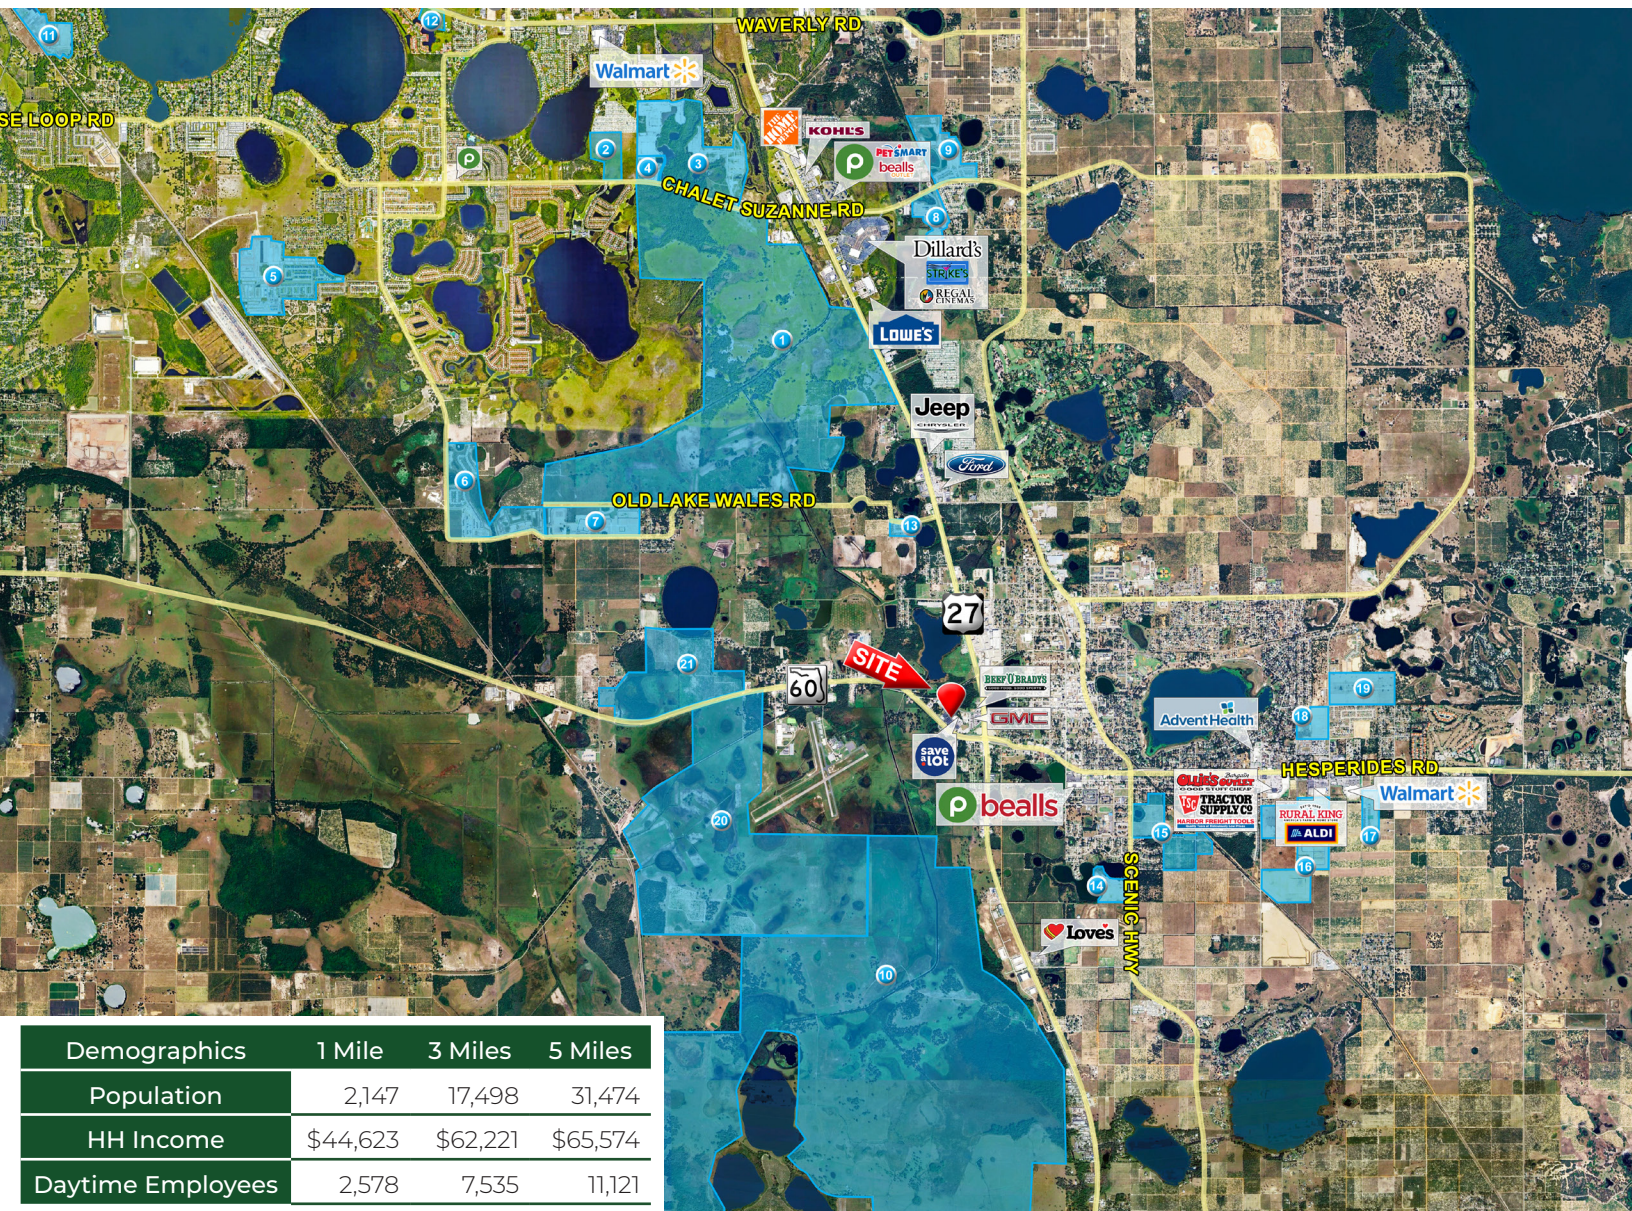

### HIGHLIGHTS

- Located on State Road 60 with strong visibility and traffic.
- Surrounded by rapidly growing residential communities.
- Over 17,000 new homes approved, adding 42,000 residents to the Lake Wales area.
- Nearby Lake Wales Commons to bring 3,200 homes + 750K SF of commercial space.
- Part of a booming market with multiple mixed-use developments in progress.

#### Traffic Counts

US Hwy 27: ±32,500 VPD

St Hwy 60: ±30,000 VPD

Play

Shopping  
Center Video

# LAKE WALES PLAZA

620 SR 60, Lake Wales | FL

Demographics	1 Mile	3 Miles	5 Miles
Population	2,147	17,498	31,474
HH Income	\$44,623	\$62,221	\$65,574
Daytime Employees	2,578	7,535	11,121

Map #	Development Name	DU	Map #	Development Name	DU
1	BTI Development Community	2,900	12	Prose at Winter Haven	324
2	Ashton Covey	111	13	Harper Estates	61
3	Preserve at Lake Ashton	961	14	Belle Lago	85
4	West Ashton Preserve Apartment:	456	15	Steeple Chase	318
5	Villamar	2,045	16	Hunt Club Groves	1,137
6	Peace Creek Reserve	324	17	Taylor Groves	105
7	Annabelle Estates	324	18	Robins Run	33
8	Reserve at Forest Lake	290	19	Iron Mountain	329
9	Leoma's Landing	335	20	Stoneridge Park	2,950
10	Richland Communities - 4,158 AC	TBD	21	Lake Wales Commons	3,200
11	Harmony at Lake Eloise	1,100			
<b>Totals</b>					<b>17,388</b>