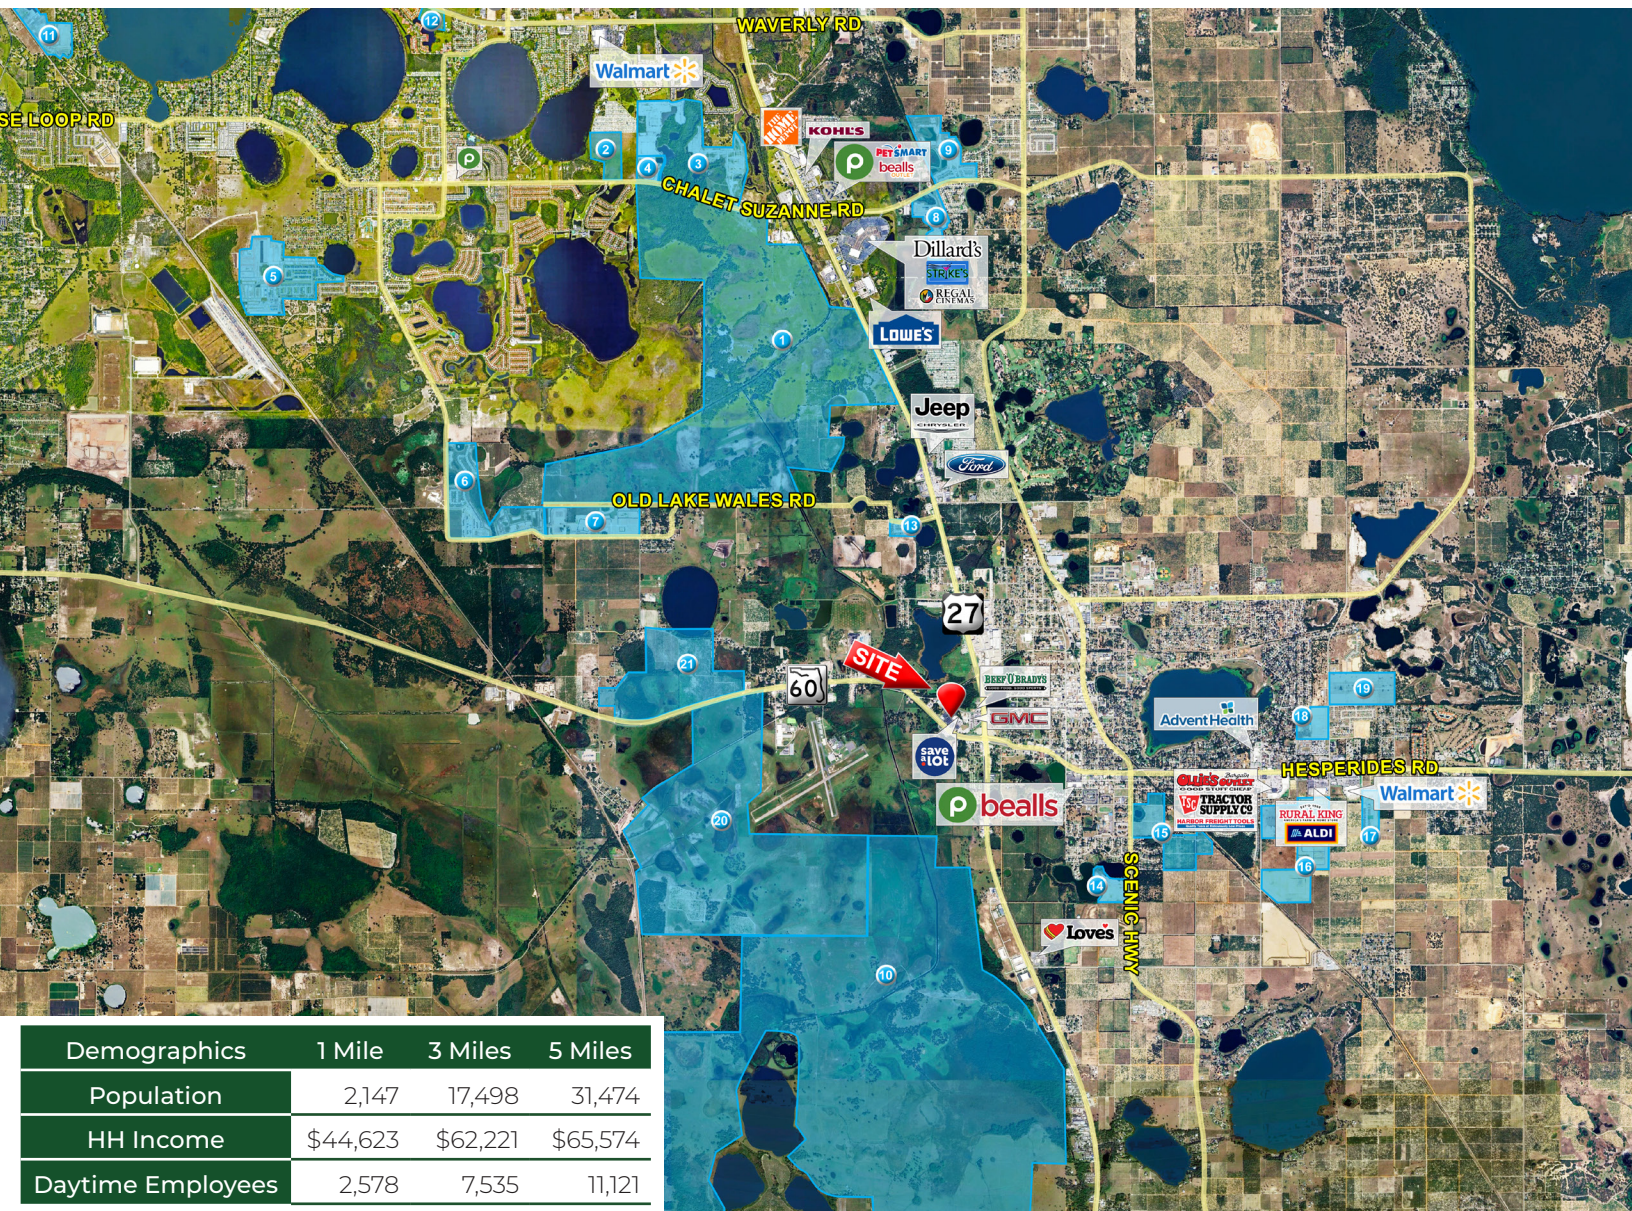

LAKE WALES PLAZA

620 SR 60, Lake Wales | FL

HIGHLIGHTS

- Located on State Road 60 with strong visibility and traffic.
- Surrounded by rapidly growing residential communities.
- Over 17,000 new homes approved, adding 42,000 residents to the Lake Wales area.
- Nearby Lake Wales Commons to bring 3,200 homes + 750K SF of commercial space.
- Part of a booming market with multiple mixed-use developments in progress.

Traffic Counts

US Hwy 27: ±32,500 VPD

St Hwy 60: ±30,000 VPD

Play

Shopping Center Video

LAKE WALES PLAZA

620 SR 60, Lake Wales | FL

Demographics	1 Mile	3 Miles	5 Miles
Population	2,147	17,498	31,474
HH Income	\$44,623	\$62,221	\$65,574
Daytime Employees	2,578	7,535	11,121

Map #	Development Name	DU	Map #	Development Name	DU
1	BTI Development Community	2,900	12	Prose at Winter Haven	324
2	Ashton Covey	111	13	Harper Estates	61
3	Preserve at Lake Ashton	961	14	Belle Lago	85
4	West Ashton Preserve Apartment:	456	15	Steeple Chase	318
5	Villamar	2,045	16	Hunt Club Groves	1,137
6	Peace Creek Reserve	324	17	Taylor Groves	105
7	Annabelle Estates	324	18	Robins Run	33
8	Reserve at Forest Lake	290	19	Iron Mountain	329
9	Leoma's Landing	335	20	Stoneridge Park	2,950
10	Richland Communities - 4,158 AC	TBD	21	Lake Wales Commons	3,200
11	Harmony at Lake Eloise	1,100			
Totals					17,388