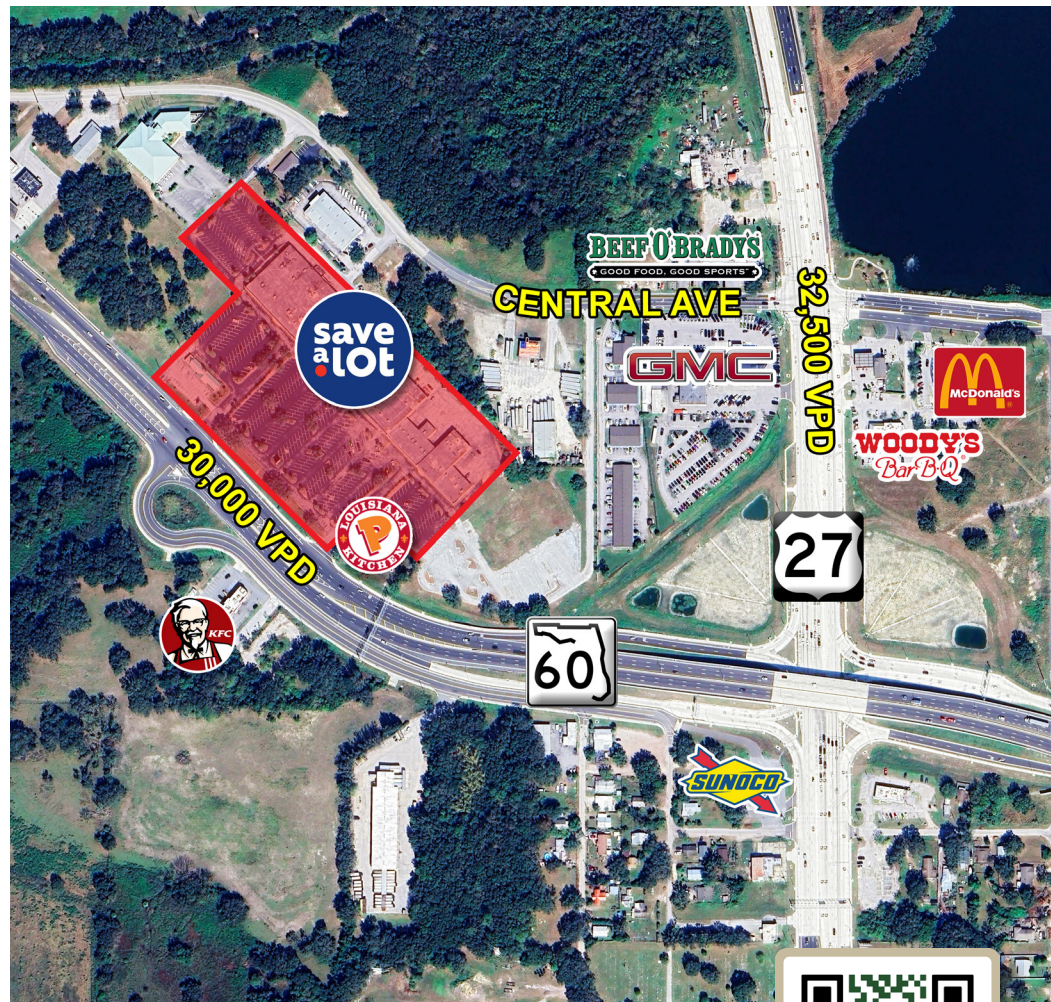

LAKE WALES PLAZA

620 SR 60, Lake Wales | FL

HIGHLIGHTS

- Located on State Road 60 with strong visibility and traffic.
- Surrounded by rapidly growing residential communities.
- Over 17,000 new homes approved, adding 42,000 residents to the Lake Wales area.
- Nearby Lake Wales Commons to bring 3,200 homes + 750K SF of commercial space.
- Part of a booming market with multiple mixed-use developments in progress.

Traffic Counts

US Hwy 27: ±32,500 VPD

St Hwy 60: ±30,000 VPD

Play

Shopping Center Video

LAKE WALES PLAZA

620 SR 60, Lake Wales | FL

Demographics	1 Mile	3 Miles	5 Miles
Population	2,147	17,498	31,474
HH Income	\$44,623	\$62,221	\$65,574
Daytime Employees	2,578	7,535	11,121

Map #	Development Name	DU	Map #	Development Name	DU
1	BTI Development Community	2,900	12	Prose at Winter Haven	324
2	Ashton Covey	111	13	Harper Estates	61
3	Preserve at Lake Ashton	961	14	Belle Lago	85
4	West Ashton Preserve Apartment:	456	15	Steeple Chase	318
5	Villamar	2,045	16	Hunt Club Groves	1,137
6	Peace Creek Reserve	324	17	Taylor Groves	105
7	Annabelle Estates	324	18	Robins Run	33
8	Reserve at Forest Lake	290	19	Iron Mountain	329
9	Leoma's Landing	335	20	Stoneridge Park	2,950
10	Richland Communities - 4,158 AC	TBD	21	Lake Wales Commons	3,200
11	Harmony at Lake Eloise	1,100			
Totals					17,388