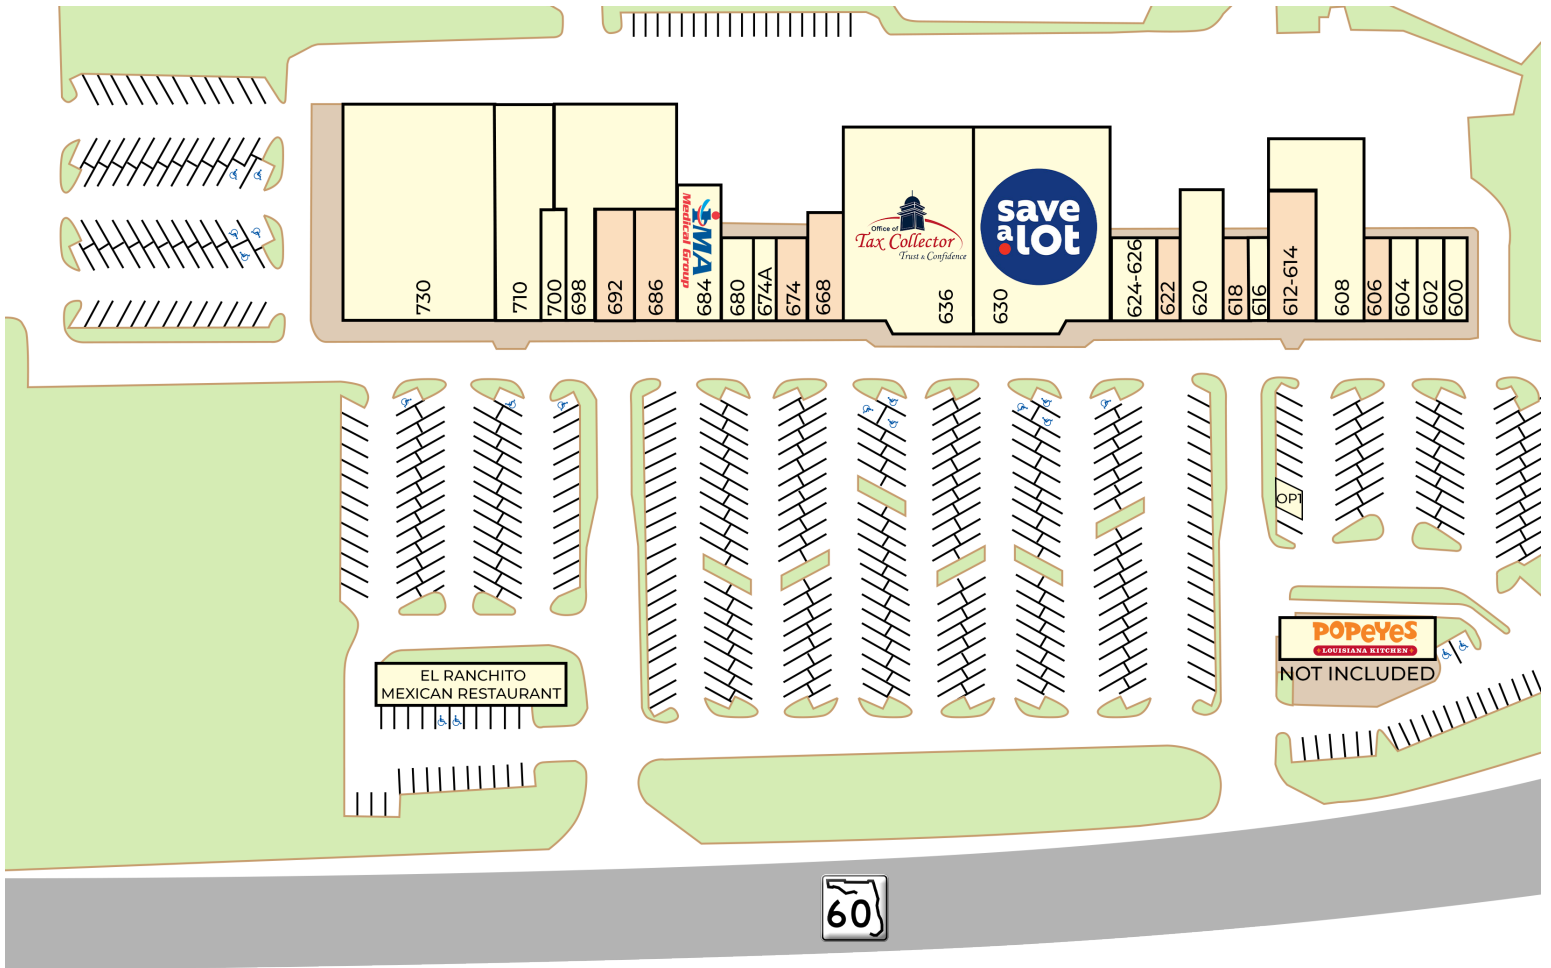

LAKE WALES PLAZA

620 SR 60, Lake Wales | FL