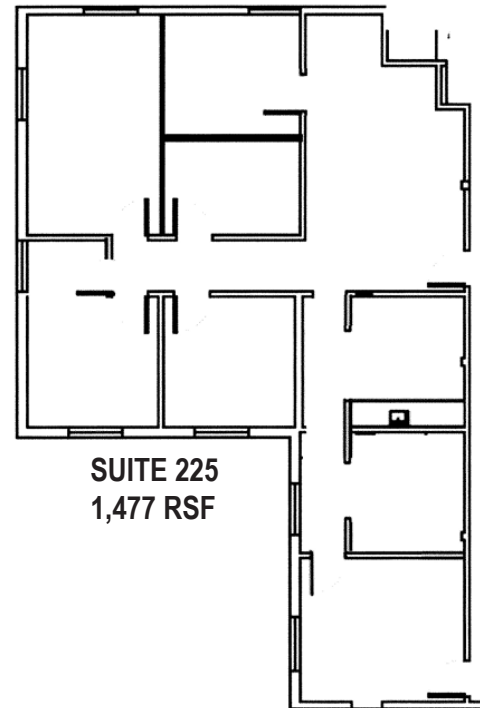

BALDWIN EAST OFFICE SPACE

1300-1320 N Semoran Blvd, Orlando, FL 32807

1300 BUILDING FLOOR PLANS

1209 Edgewater Drive, Suite 100 | Orlando, FL 32804 | 407.206.7300 | www.bywater.com

The information contained herein was obtained from sources deemed reliable and is assumed to be correct. It is not guaranteed by The Bywater Company.