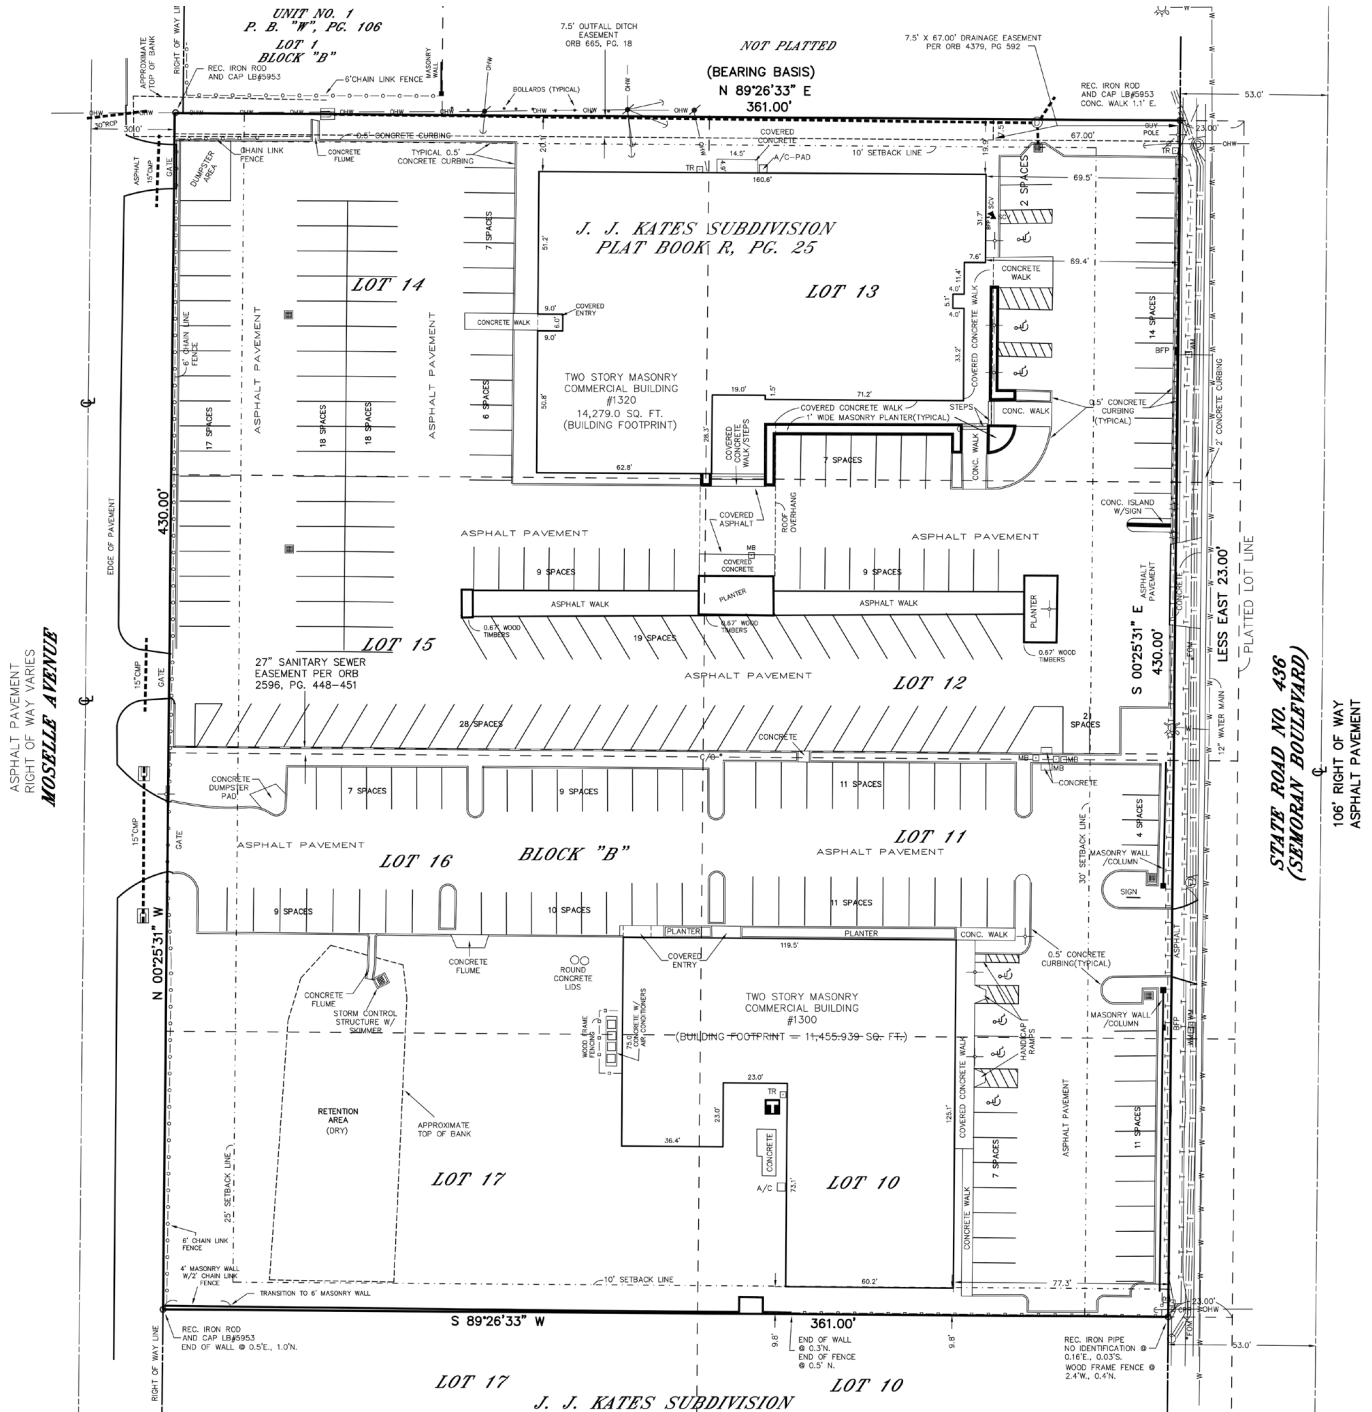

BALDWIN EAST OFFICE SPACE

1300-1320 N Semoran Blvd, Orlando, FL 32807

SURVEY

RIC
SU
1.