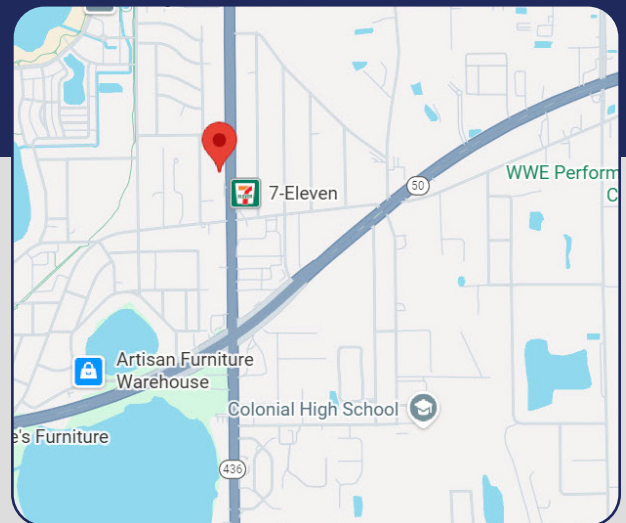

Scott Williamson
D 407.373.6828
C 407.947.6232
scott@bywater.com

Bill Bywater, CCIM
D 407.206.5736
O 407.206.7300
bill@bywater.com