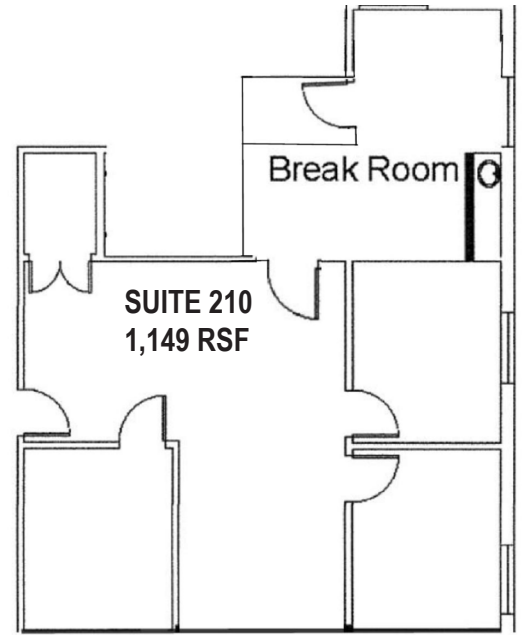

BALDWIN EAST OFFICE SPACE

1300-1320 N Semoran Blvd, Orlando, FL 32807

1300 BUILDING FLOOR PLANS

1209 Edgewater Drive, Suite 100 | Orlando, FL 32804 | 407.206.7300 | www.bywater.com

The information contained herein was obtained from sources deemed reliable and is assumed to be correct. It is not guaranteed by The Bywater Company.