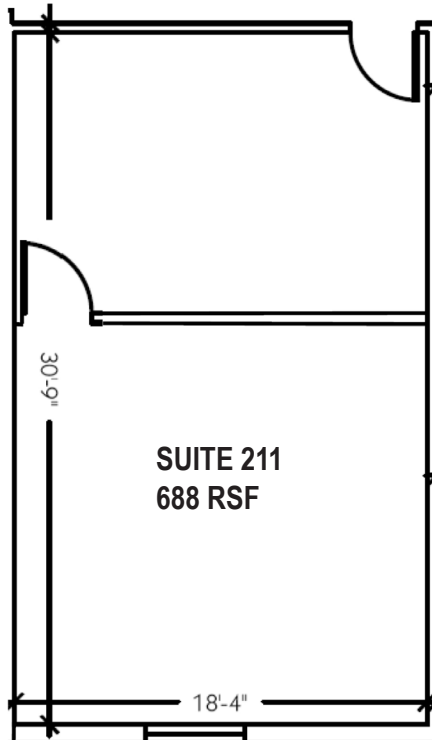

BALDWIN EAST OFFICE SPACE

1300-1320 N Semoran Blvd, Orlando, FL 32807

1300 BUILDING FLOOR PLANS

1209 Edgewater Drive, Suite 100 | Orlando, FL 32804 | 407.206.7300 | www.bywater.com

The information contained herein was obtained from sources deemed reliable and is assumed to be correct. It is not guaranteed by The Bywater Company.