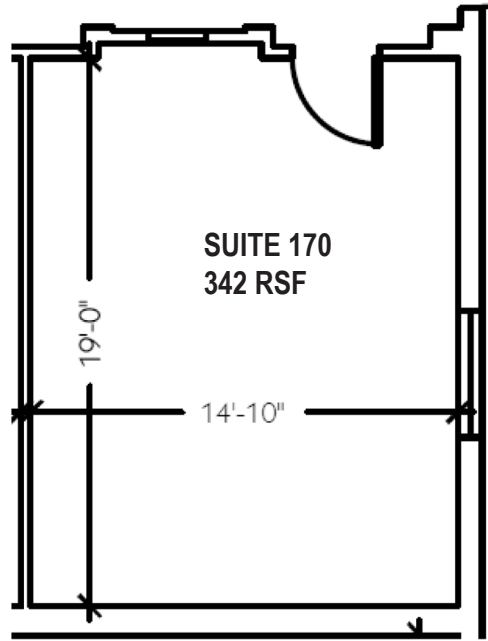

BALDWIN EAST OFFICE SPACE

1300-1320 N Semoran Blvd, Orlando, FL 32807

1300 BUILDING FLOOR PLANS

1209 Edgewater Drive, Suite 100 | Orlando, FL 32804 | 407.206.7300 | www.bywater.com

The information contained herein was obtained from sources deemed reliable and is assumed to be correct. It is not guaranteed by The Bywater Company.