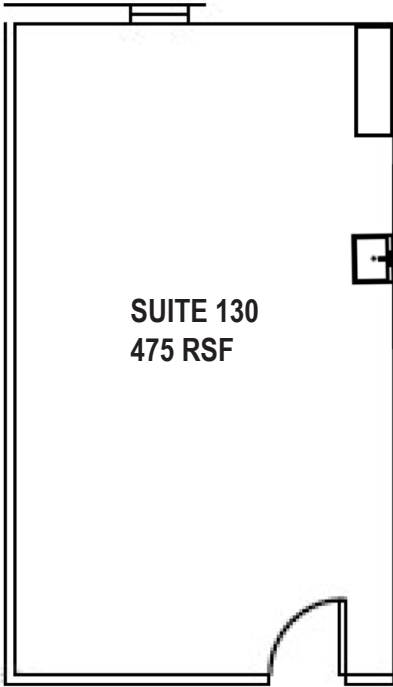

BALDWIN EAST OFFICE SPACE

1300-1320 N Semoran Blvd, Orlando, FL 32807

1300 BUILDING FLOOR PLANS

1209 Edgewater Drive, Suite 100 | Orlando, FL 32804 | 407.206.7300 | www.bywater.com

The information contained herein was obtained from sources deemed reliable and is assumed to be correct. It is not guaranteed by The Bywater Company.