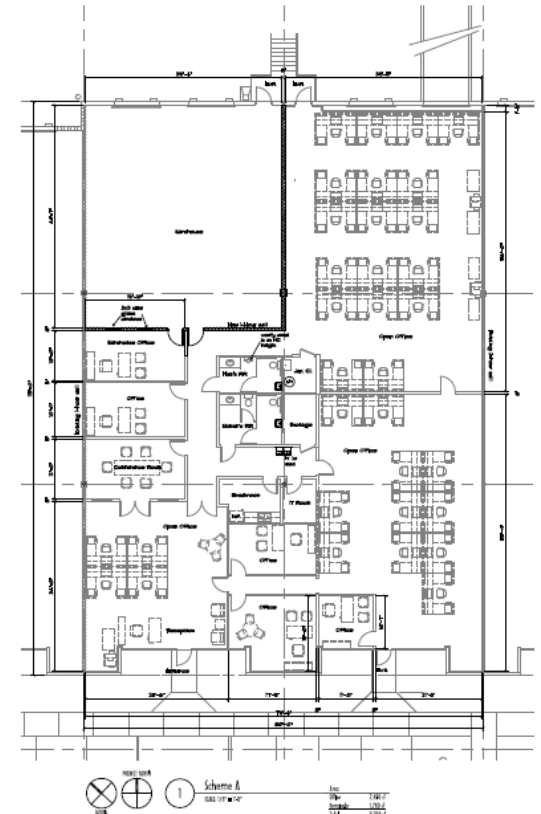

### BUILDING FEATURES

AVAILABLE SF	± 9,200 SF
OFFICE SF	± 9,200 SF
LOADING	1 dock door
PARKING	1.48/1,000
CLEAR	22'
AVAILABLE	NOW

## FLOOR PLAN

CURRENT LAYOUT

POTENTIAL LAYOUT WITH WAREHOUSE

FOR MORE INFORMATION, PLEASE CONTACT:

JUSTIN RUBY, SIOR, CCIM | 407.540.7727  
Justin.Ruby@foundrycommercial.com  
Licensed Real Estate Broker

JOEY WOODMAN, SIOR | 407.748.5888  
Joey.Woodman@foundrycommercial.com  
Licensed Real Estate Broker