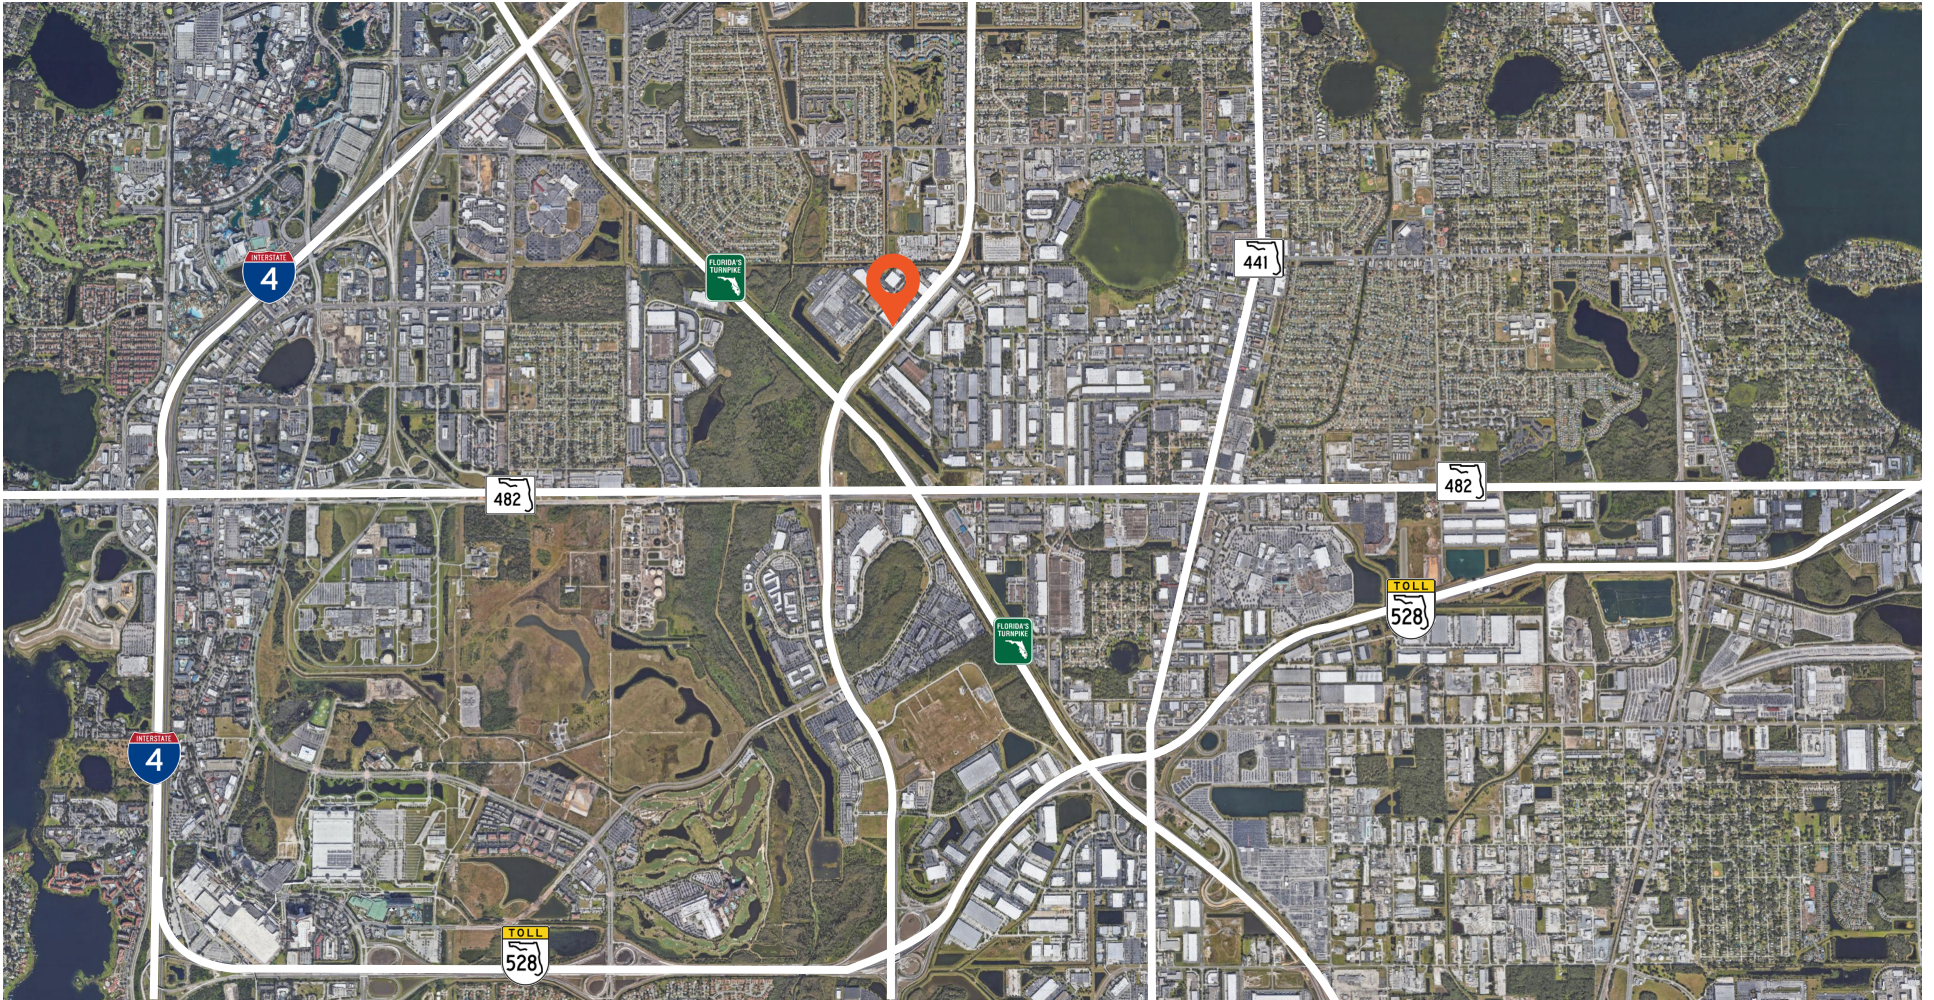

±9,200 SF AVAILABLE FOR LEASE

JOHN YOUNG COMMERCE CENTER I | 2815 DIRECTORS ROW, ORLANDO, FL

PROPERTY MAP

FOR MORE INFORMATION, PLEASE CONTACT:

JUSTIN RUBY, SIOR, CCIM | **407.540.7727**
Justin.Ruby@foundrycommercial.com
Licensed Real Estate Broker

JOEY WOODMAN, SIOR | **407.748.5888**
Joey.Woodman@foundrycommercial.com
Licensed Real Estate Broker

TRAVIS HAMMOND | **407.401.1707**
Travis.Hammond@foundrycommercial.com
Licensed Real Estate Broker

EASTGROUP
PROPERTIES

FOUNDRY
COMMERCIAL

Although the information contained herein was provided by sources believed to be reliable, Foundry Commercial makes no representation, expressed or implied, as to its accuracy and said information is subject to errors, omissions or changes.

foundrycommercial.com