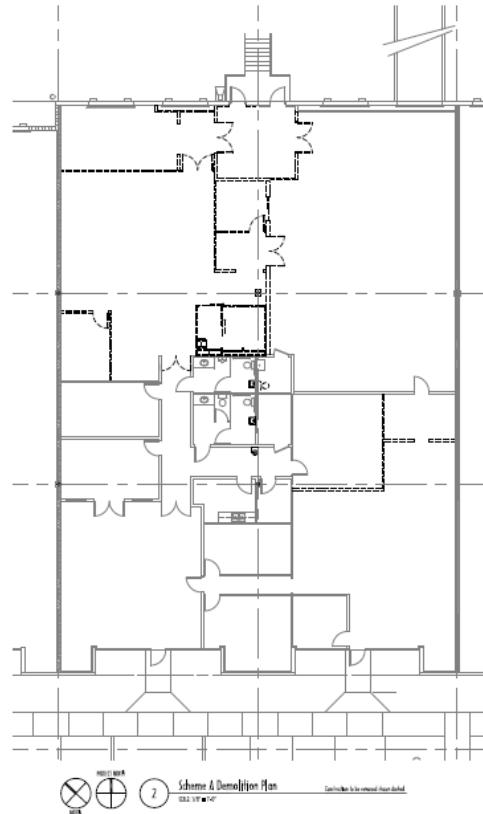

### BUILDING FEATURES

AVAILABLE SF	± 9,200 SF
OFFICE SF	± 9,200 SF
LOADING	1 dock door
PARKING	1.48/1,000
CLEAR	22'
AVAILABLE	NOW

## FLOOR PLAN

CURRENT LAYOUT

POTENTIAL LAYOUT WITH WAREHOUSE

FOR MORE INFORMATION, PLEASE CONTACT:

JUSTIN RUBY, SIOR, CCIM | 407.540.7727  
Justin.Ruby@foundrycommercial.com  
Licensed Real Estate Broker

JOEY WOODMAN, SIOR | 407.748.5888  
Joey.Woodman@foundrycommercial.com  
Licensed Real Estate Broker