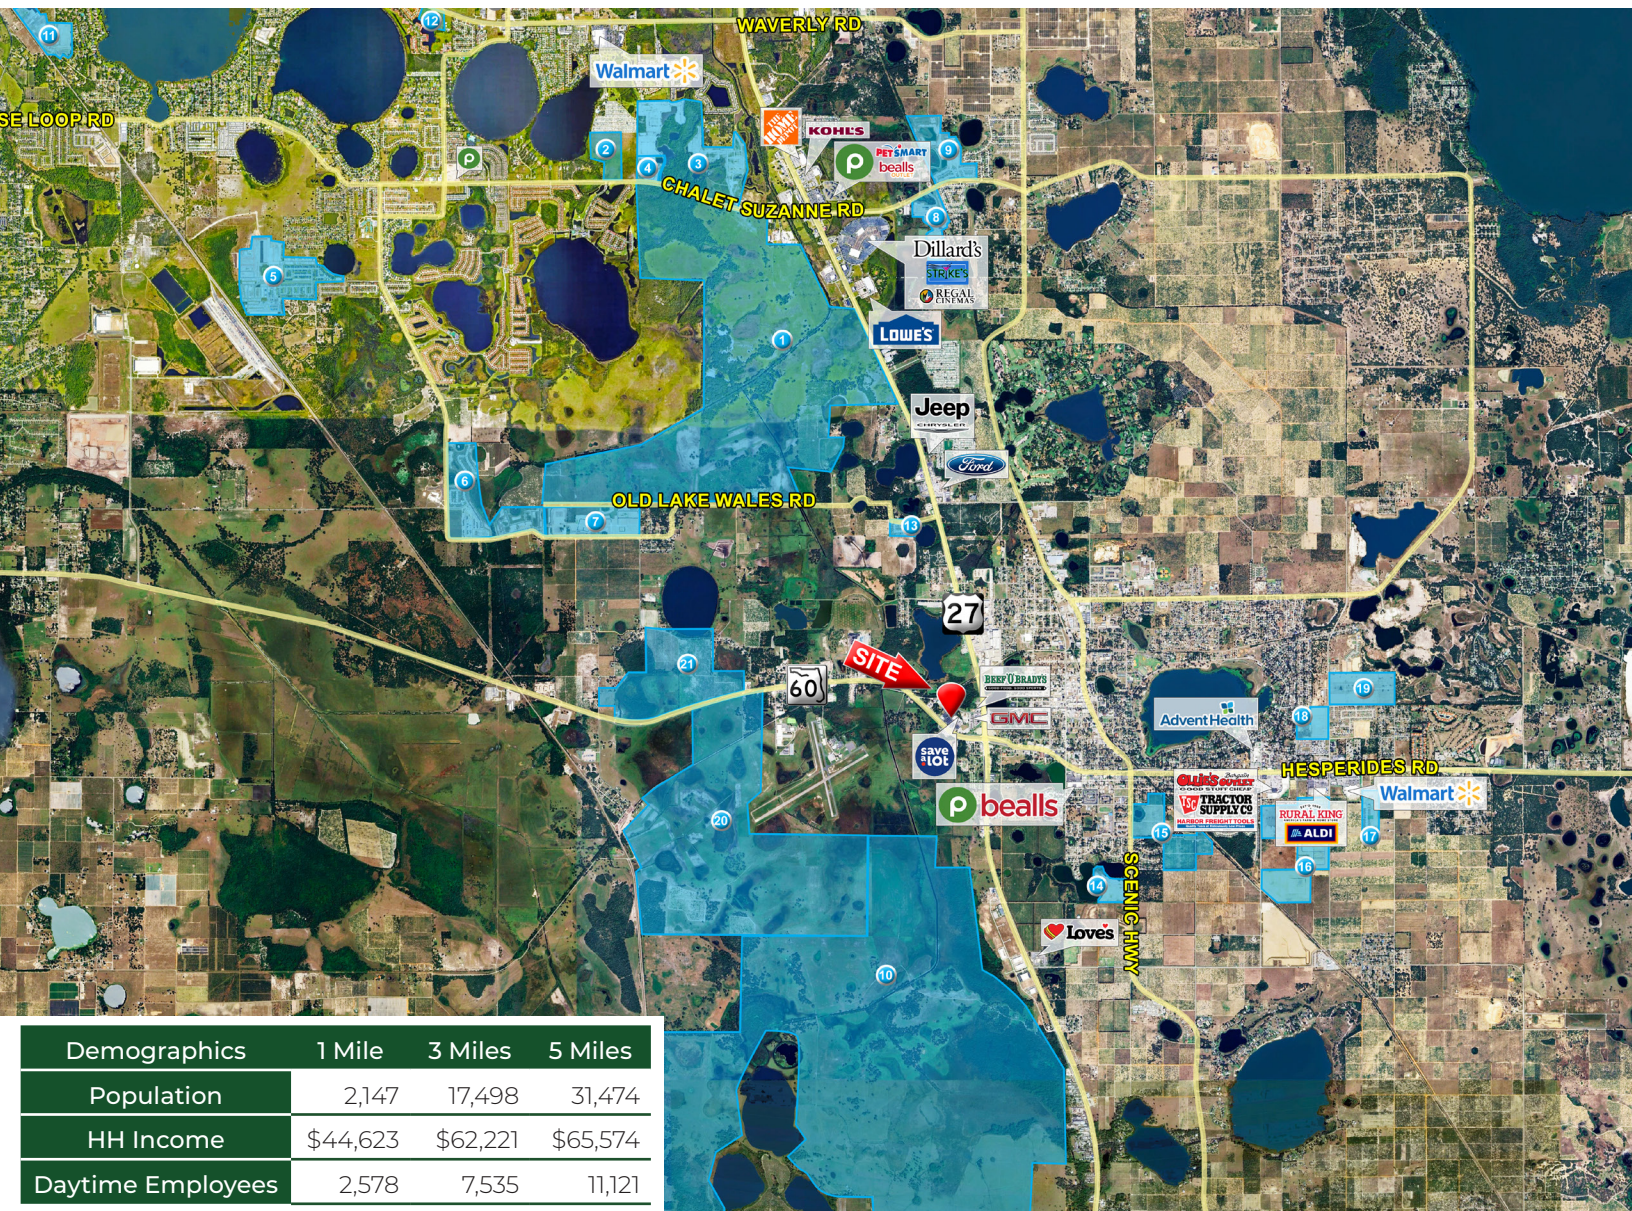

LAKE WALES PLAZA

620 SR 60, Lake Wales | FL

21,000 SF AVAILABLE

HIGHLIGHTS

- Located on State Road 60 with strong visibility and traffic.
- Surrounded by rapidly growing residential communities.
- Over 17,000 new homes approved, adding 42,000 residents to the Lake Wales area.
- Nearby Lake Wales Commons to bring 3,200 homes + 750K SF of commercial space.
- Part of a booming market with multiple mixed-use developments in progress.

Traffic Counts

US Hwy 27: ±32,500 VPD

St Hwy 60: ±30,000 VPD

Play

Shopping
Center Video

LAKE WALES PLAZA

620 SR 60, Lake Wales | FL

Demographics	1 Mile	3 Miles	5 Miles
Population	2,147	17,498	31,474
HH Income	\$44,623	\$62,221	\$65,574
Daytime Employees	2,578	7,535	11,121

Map #	Development Name	DU	Map #	Development Name	DU
1	BTI Development Community	2,900	12	Prose at Winter Haven	324
2	Ashton Covey	111	13	Harper Estates	61
3	Preserve at Lake Ashton	961	14	Belle Lago	85
4	West Ashton Preserve Apartment:	456	15	Steeple Chase	318
5	Villamar	2,045	16	Hunt Club Groves	1,137
6	Peace Creek Reserve	324	17	Taylor Groves	105
7	Annabelle Estates	324	18	Robins Run	33
8	Reserve at Forest Lake	290	19	Iron Mountain	329
9	Leoma's Landing	335	20	Stoneridge Park	2,950
10	Richland Communities - 4,158 AC	TBD	21	Lake Wales Commons	3,200
11	Harmony at Lake Eloise	1,100			
Totals					17,388