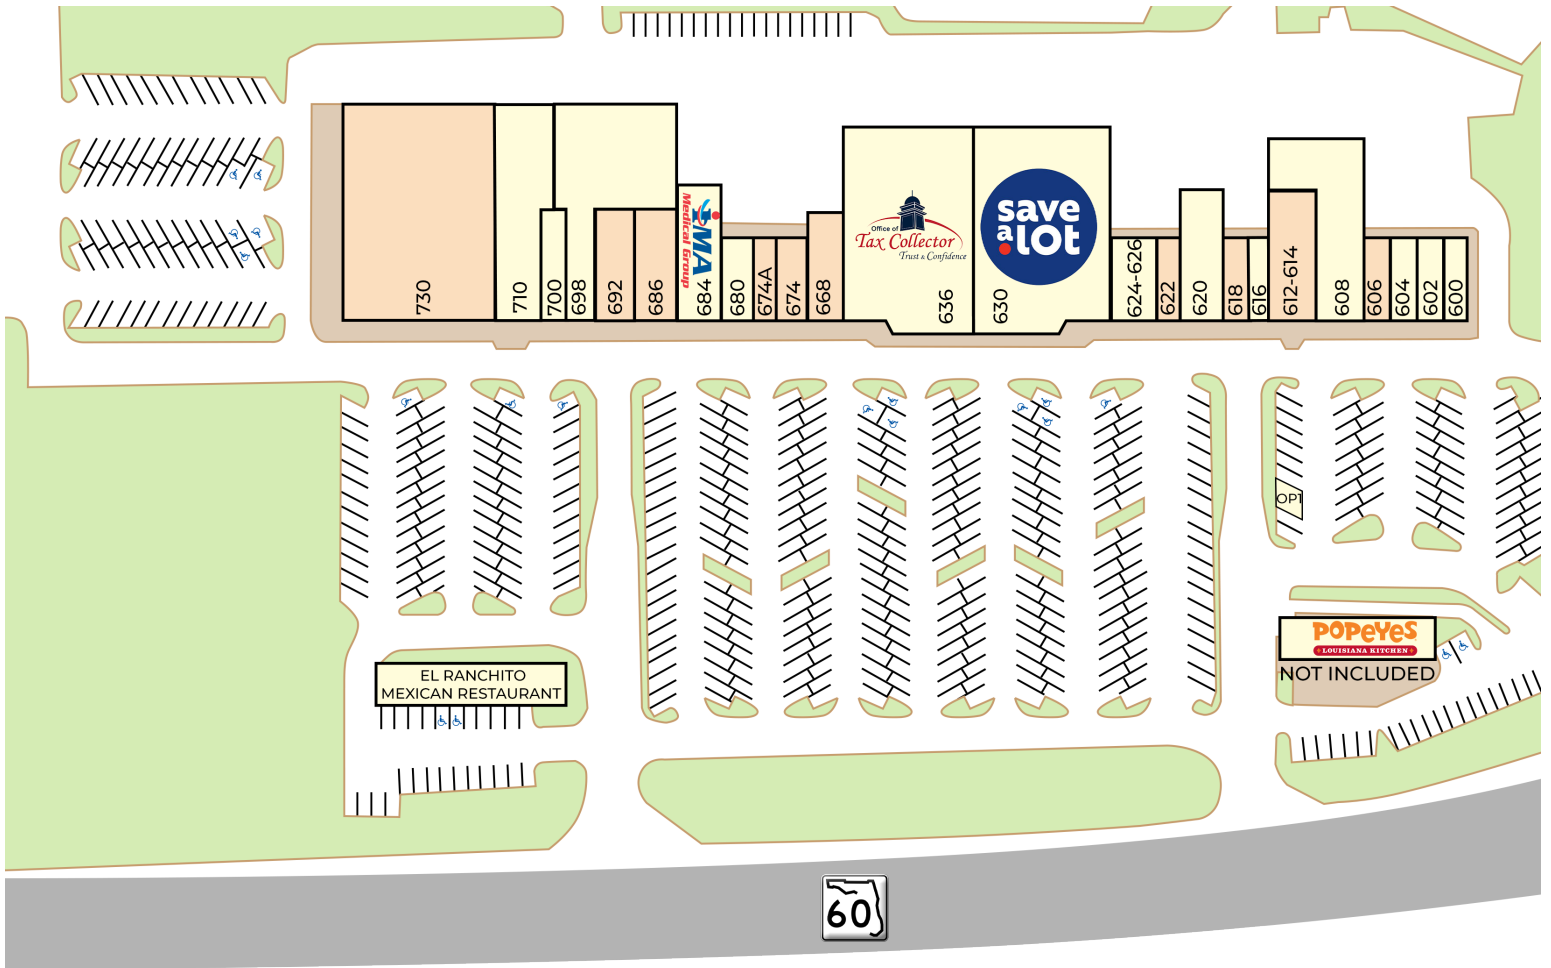

LAKE WALES PLAZA

620 SR 60, Lake Wales | FL