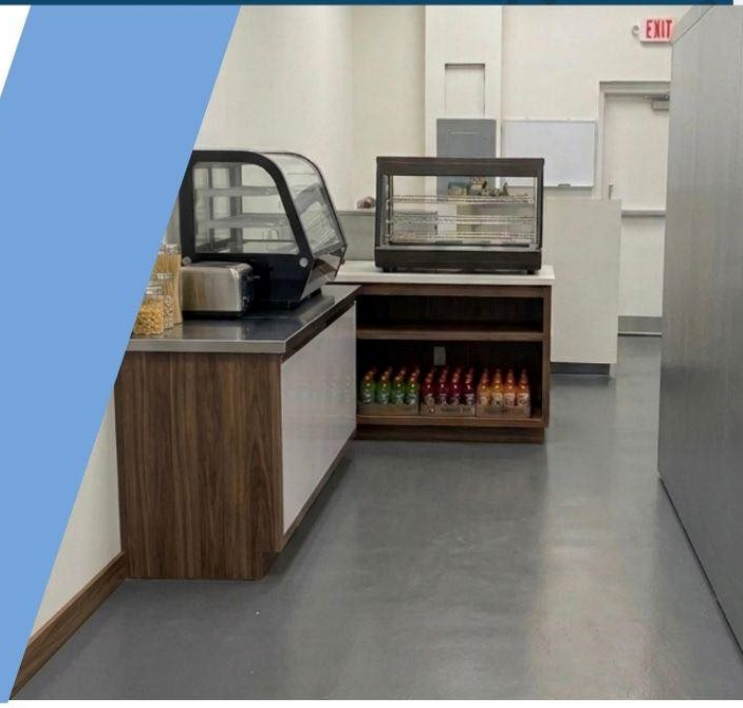

PRIME SUBLEASE — 250 SF DELI/TAKE-OUT

FOR LEASE

- High-traffic St. Cloud location on Narcoossee Rd
- Inside established convenience store with loyal customers
- 3-compartment sink and grease trap ready for take-out
  Take-out only (zoning restriction)
- Perfect for sandwiches, coffee, smoothies, desserts, tacos, or meal prep
- Great visibility near growing Center Lake Ranch community

Website: MariaLebron.com

Email: MariaLebron76@gmail.com