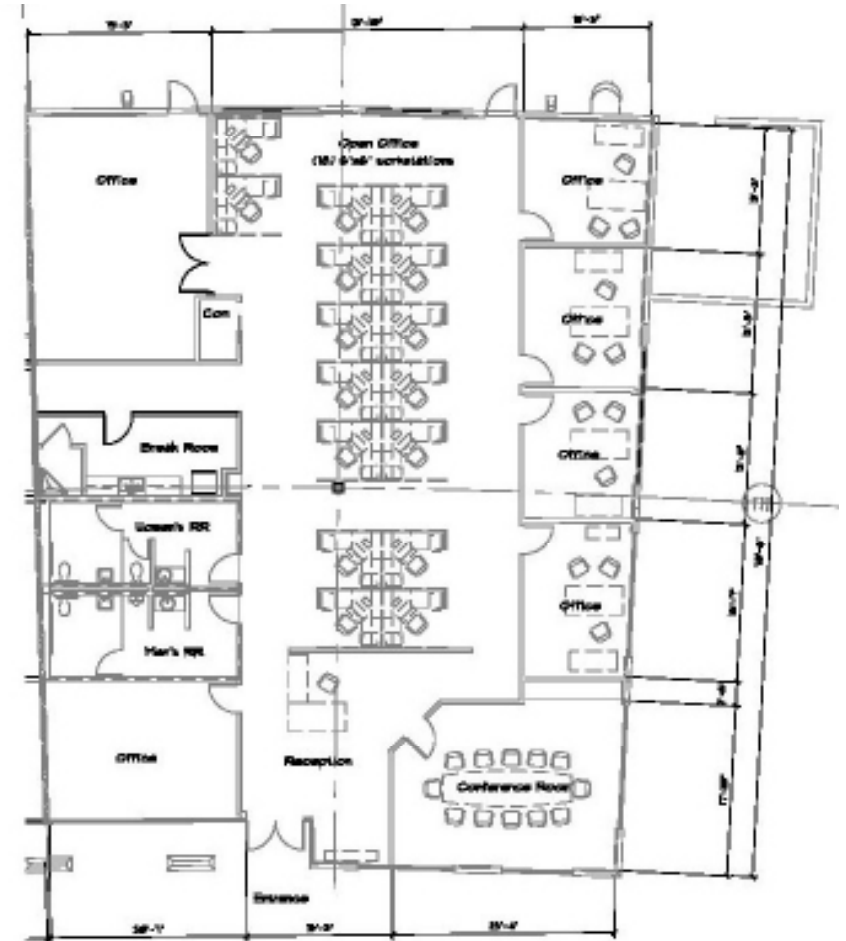

PROPERTY FEATURES

- Located in coveted OCP
- Impressive Office Buildout

BUILDING FEATURES

AVAILABLE SF	± 5,050 SF
OFFICE SF	± 5,050 SF
BUILDING DEPTH	169'
LEASE RATE	\$16.50/SF
ESTIMATED OPEX	\$4.43/SF
AVAILABLE	9/1/2024