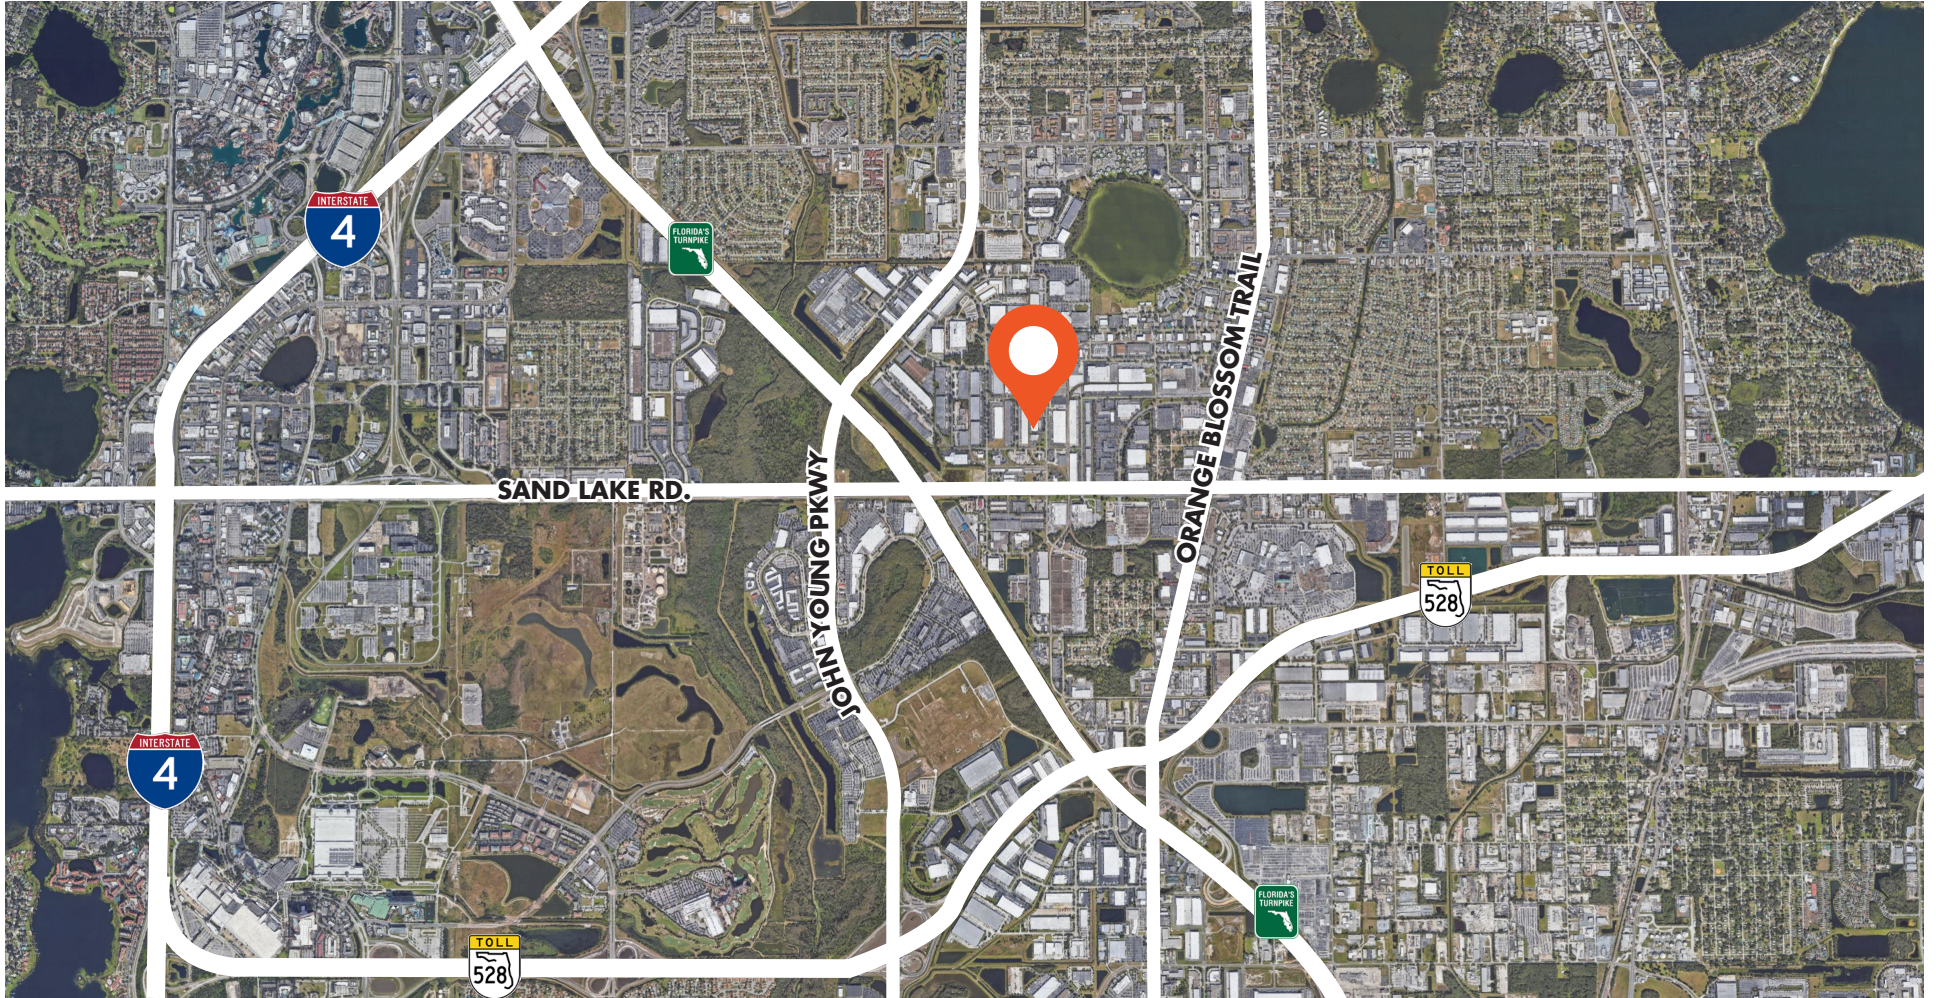

±5,050 AVAILABLE FOR LEASE

JOHN YOUNG COMMERCE CENTER II | 7003 PRESIDENTS DR, ORLANDO, FL

PROPERTY MAP

FOR MORE INFORMATION, PLEASE CONTACT:

JUSTIN RUBY, SIOR, CCIM | **407.540.7727**
Justin.Ruby@foundrycommercial.com
Licensed Real Estate Broker

JOEY WOODMAN, SIOR | **407.748.5888**
Joey.Woodman@foundrycommercial.com
Licensed Real Estate Broker

TRAVIS HAMMOND | **407.401.1707**
Travis.Hammond@foundrycommercial.com
Licensed Real Estate Broker

EASTGROUP
PROPERTIES

FOUNDRY
COMMERCIAL

Although the information contained herein was provided by sources believed to be reliable, Foundry Commercial makes no representation, expressed or implied, as to its accuracy and said information is subject to errors, omissions or changes.

foundrycommercial.com