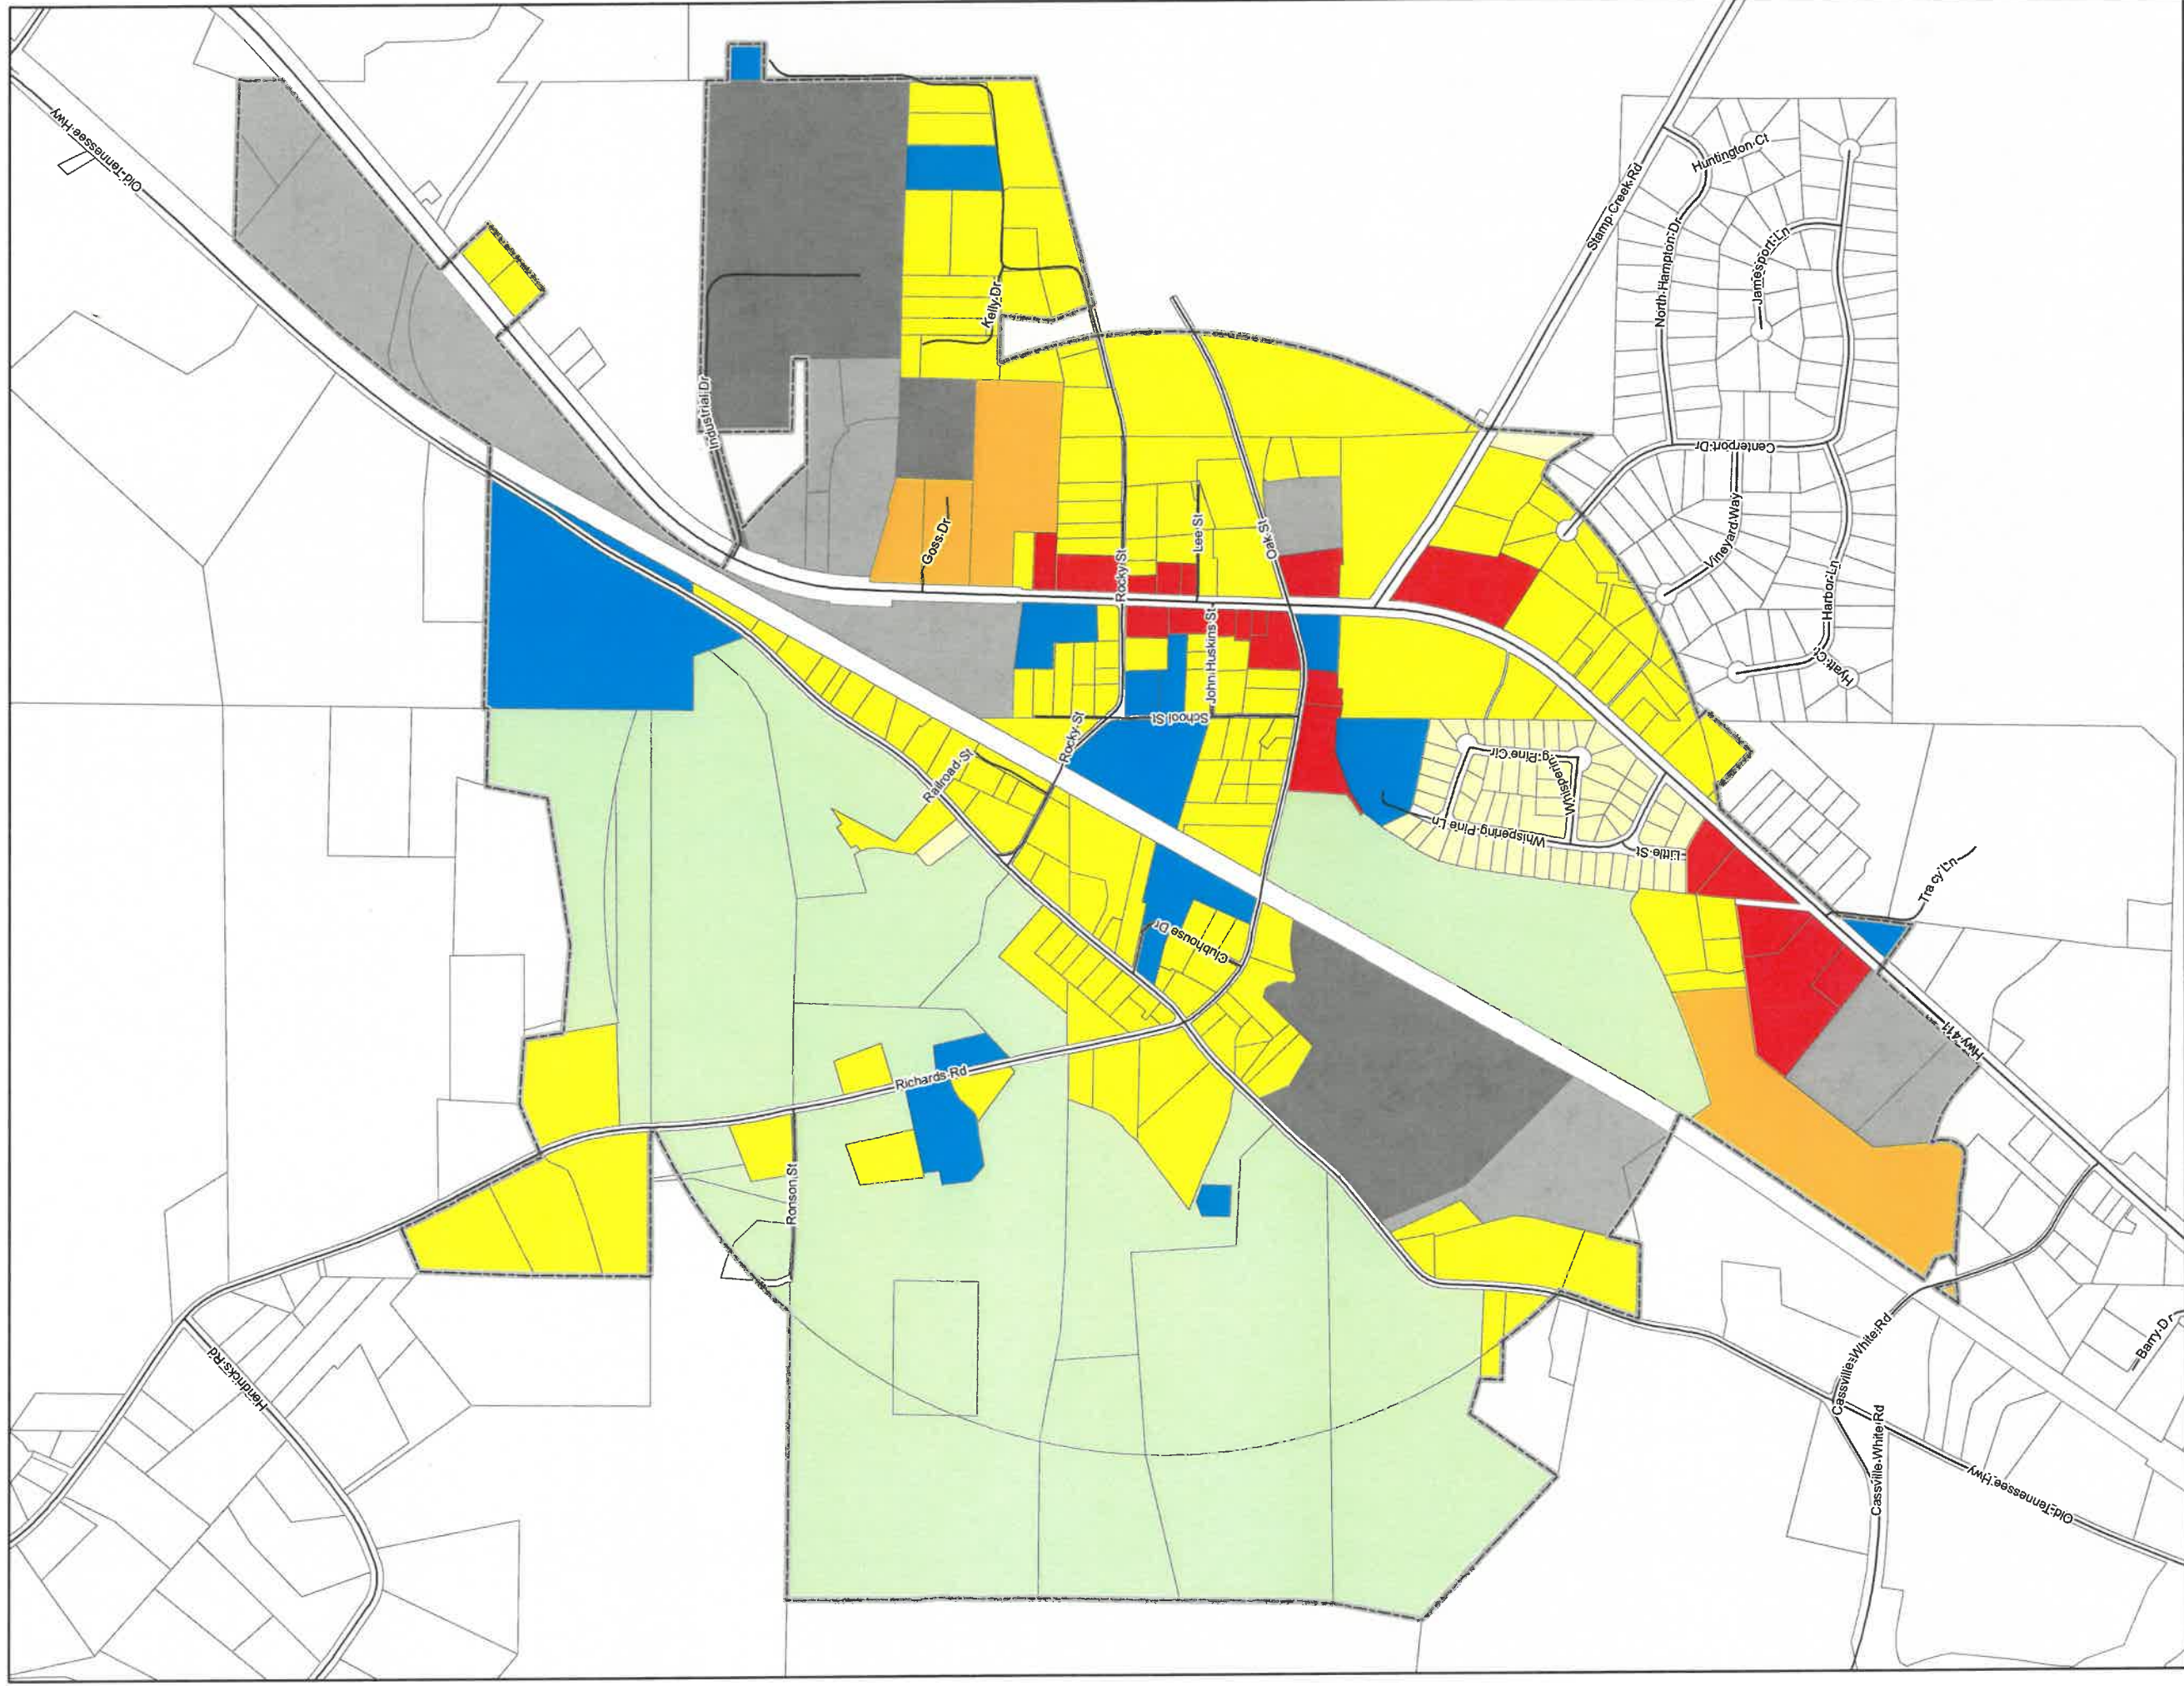

City of White - Zoning Map

Zone Districts

	A-1		IND-G		P/I		R-2
	C-1		IND-H		PUD		R-3
	C-2		O-1		R-1		R-4
	Unincorporated, Bartow County Parcel						

1 inch = 750 feet