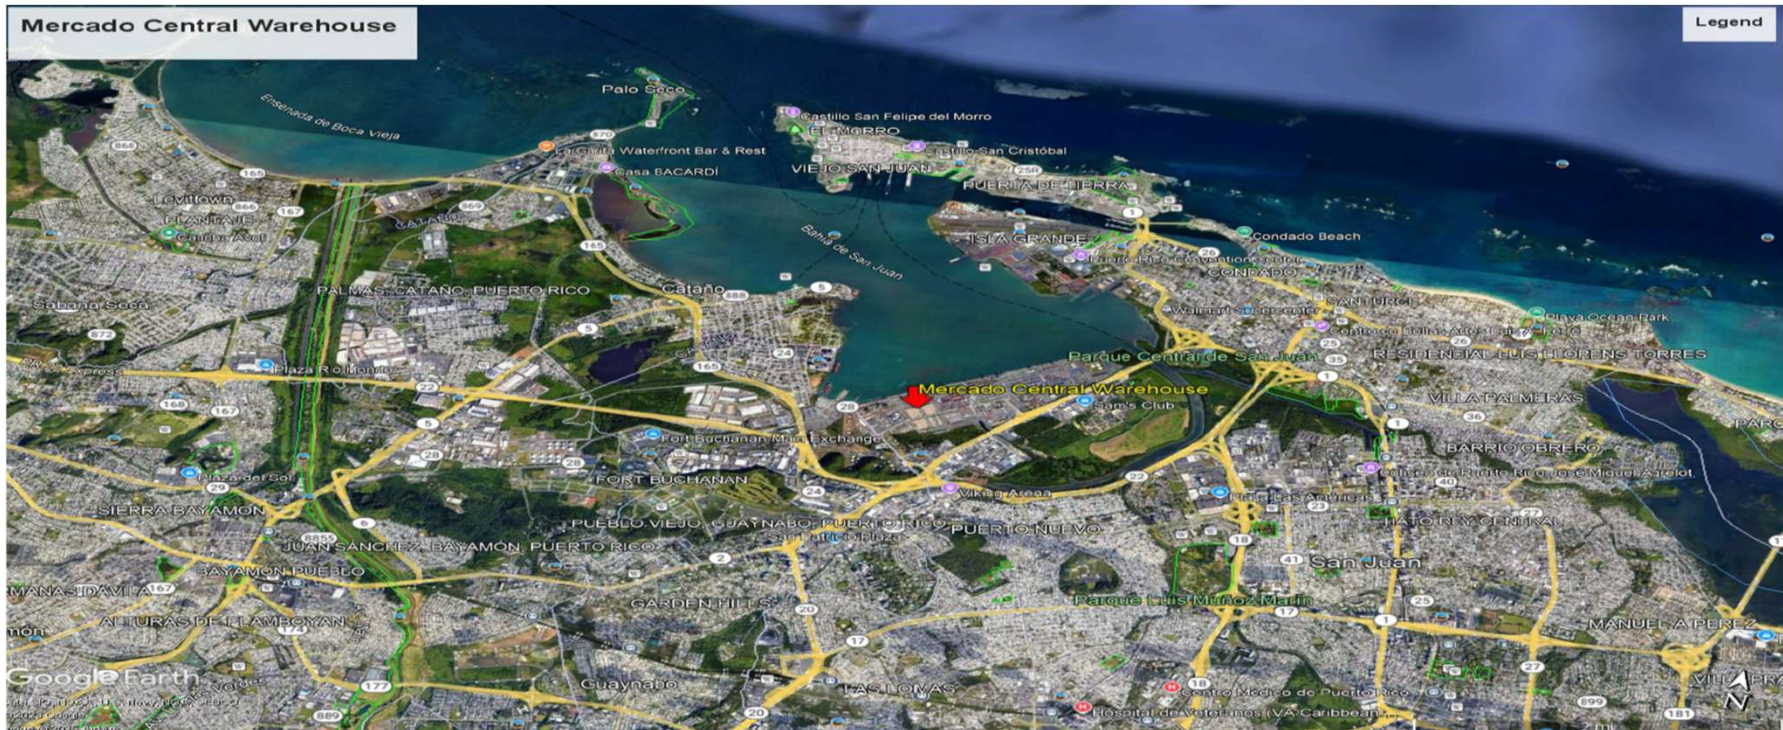

PROPERTY OVERVIEW

- Total Building Size: 135,000 +/-square feet: Warehouse Space
- Available Space: 34,000 - 35,000 SF with 1443 office show room on 1st. Floor with kitchenette and 6,697 Sq. Ft. mezzanine Sq. Ft. of office space approx.
- Location: The Port Zone of Puerto Nuevo Bldg. C #1229, Kennedy Ave. Area, Puerto Rico
- GPS: 18°25'39.10"N, - 66° 6'3.04"W

BUILDING SPECIFICATIONS

- Ceiling Height: 37' at center
- Loading Docks: 9
- Zoning: I-1 (Industrial)