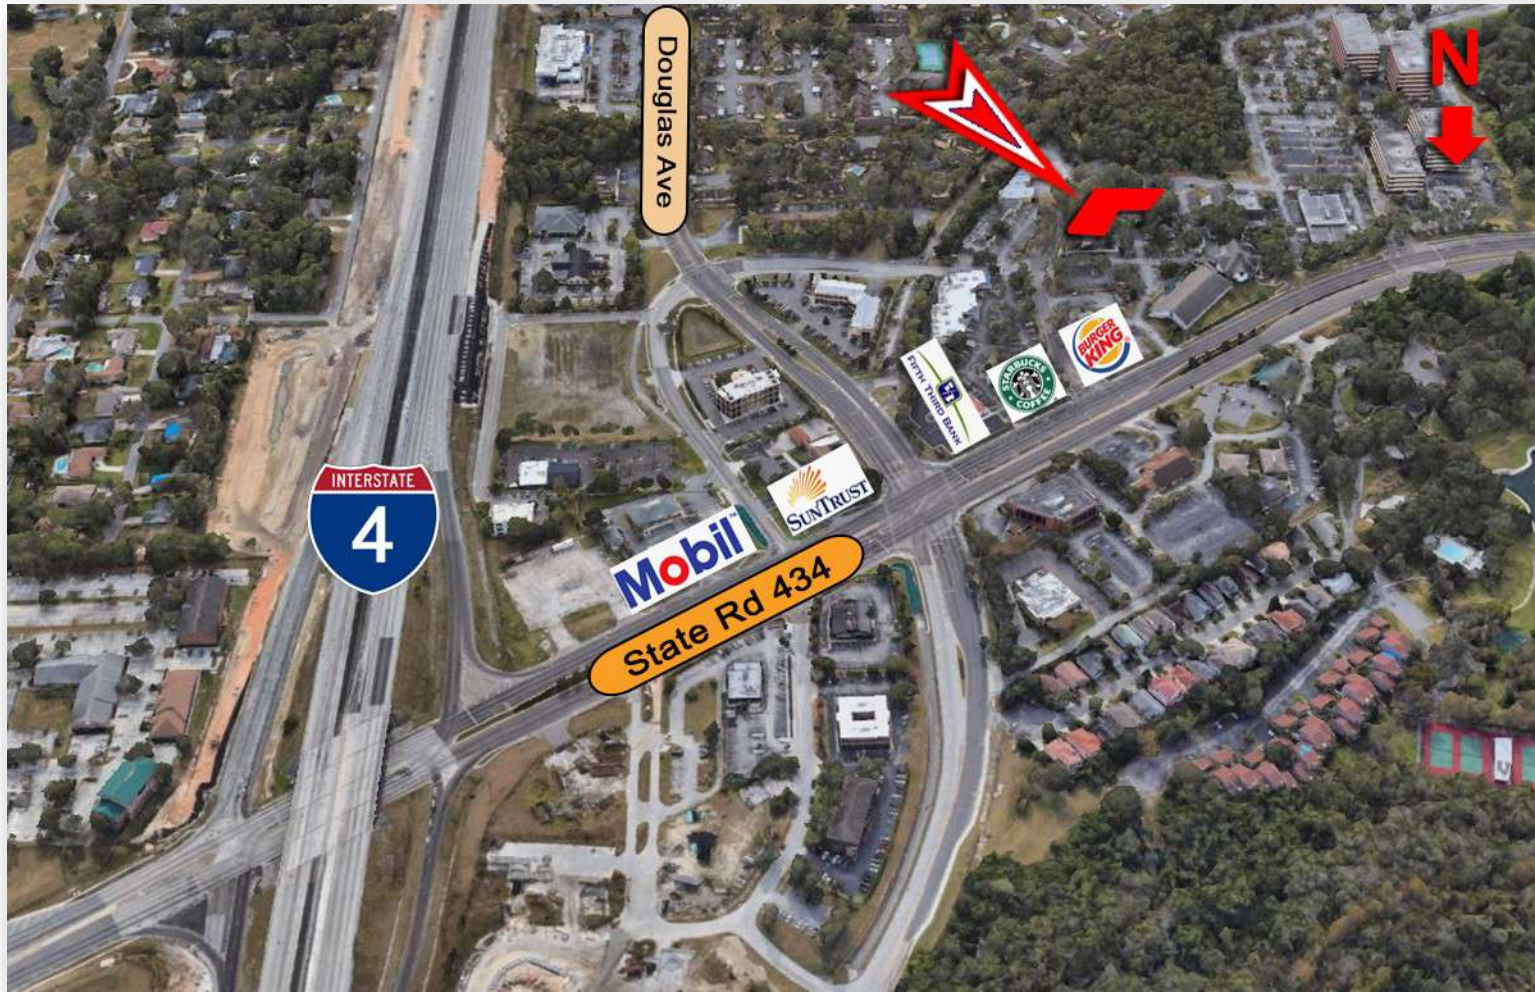

Spring Centre = Aerial =

Spring Centre offers easy access from multiple directions: I-4's new, Westbound offramp is just a block away and the Eastbound onramp is approx. two blocks away. You can access the Centre from SR 434 by turning between Burger King & St. Stephen's, or from Douglas Avenue & then Trail Crossing. Your clients & employees will thank you for choosing such a convenient location!