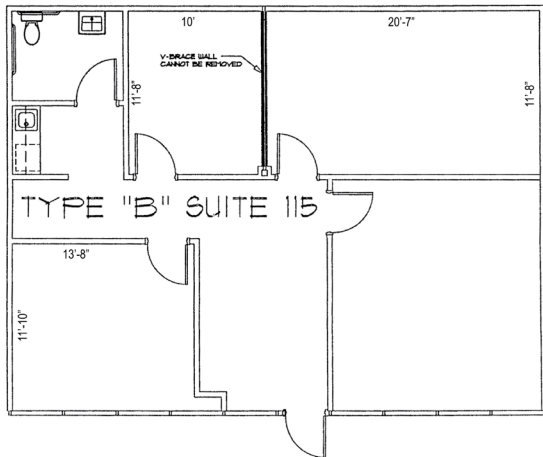

Lake Mary Office Space Primera Court I

725 Primera Boulevard
Lake Mary, Florida 32746

Building Features

- Class 'A' Office Park
- Attractive two-story brick building with insulated glass construction; built in 1999
- Self contained suites with restroom and break area
- Suites available for immediate occupancy
- High speed fiber optic available - Spectrum / AT&T
- Tenant controlled HVAC, 24/7 access and private exterior entrance
- Parking ratio: 4/1,000 SF
- Great Lake Mary location, convenient to I-4, Lake Mary Blvd, Rinehart Road and US Hwy 17-92
- Close to restaurants, shopping and banking

New Leases Must Be Signed by 03/31/25

Second Floor

725 Primera Boulevard
Lake Mary, Florida 32746

As Builts
Lake Mary Office Space
Primera Court I

Suite 115 - 1,380 RSF

Suite 120 - 1,122 RSF

Suite 150 - 1,122 RSF