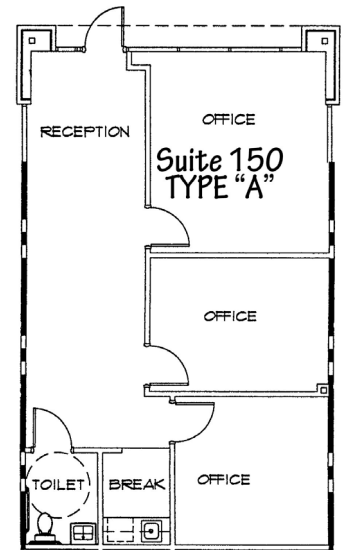

Lake Mary Office Space Primera Court I

725 Primera Boulevard
Lake Mary, Florida 32746

Building Features

- Class 'A' Office Park
- Attractive two-story brick building with insulated glass construction; built in 1999
- Self contained suites with restroom and break area
- Suites available for immediate occupancy
- High speed fiber optic available - Spectrum / AT&T
- Tenant controlled HVAC, 24/7 access and private exterior entrance
- Parking ratio: 4/1,000 SF
- Great Lake Mary location, convenient to I-4, Lake Mary Blvd, Rinehart Road and US Hwy 17-92
- Close to restaurants, shopping and banking

New Leases Must Be Signed by 03/31/25

Second Floor

725 Primera Boulevard
Lake Mary, Florida 32746

As Builts
Lake Mary Office Space
Primera Court I

Suite 115 - 1,380 RSF

Suite 120 - 1,122 RSF

Suite 150 - 1,122 RSF

Suite 140 - 1,380 RSF

Suite 145 - 1,380 RSF

725 Primera Boulevard
Lake Mary, Florida 32746

Orlando MSA
Lake Mary Office Space
Primera Court I