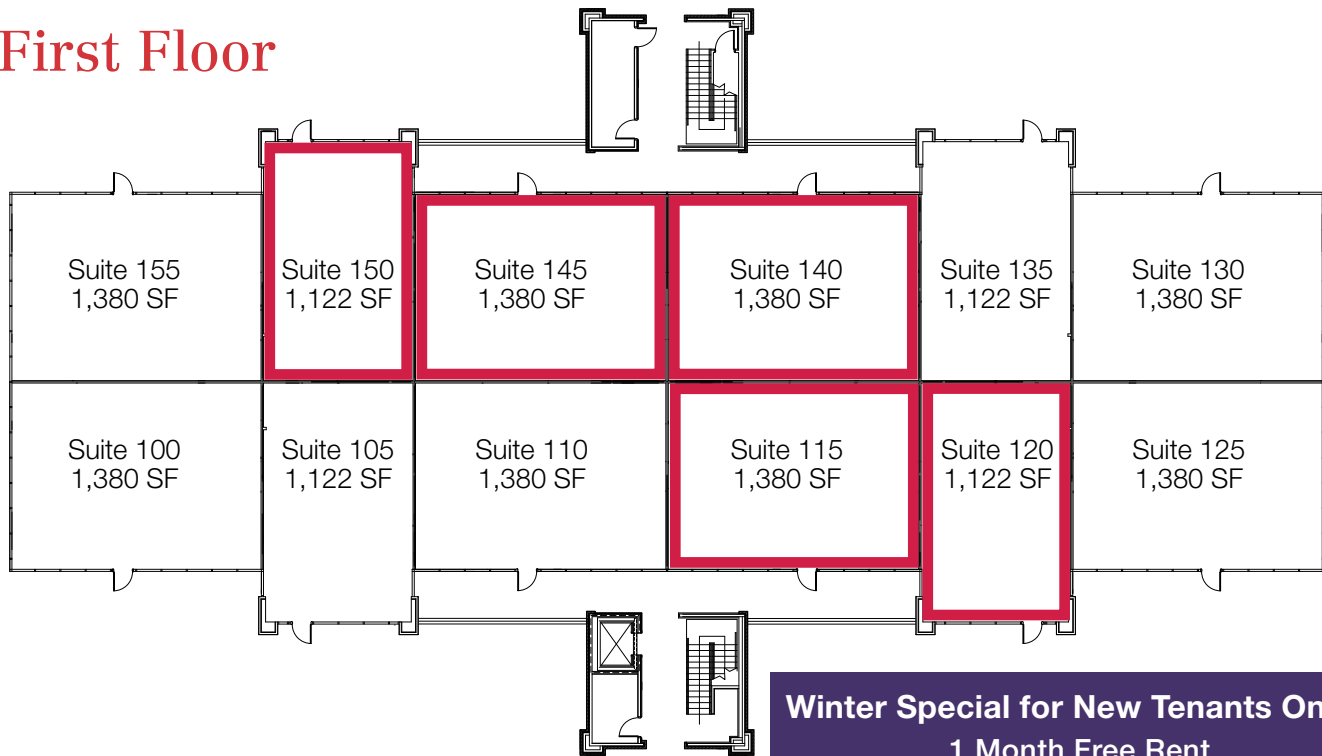

First Floor