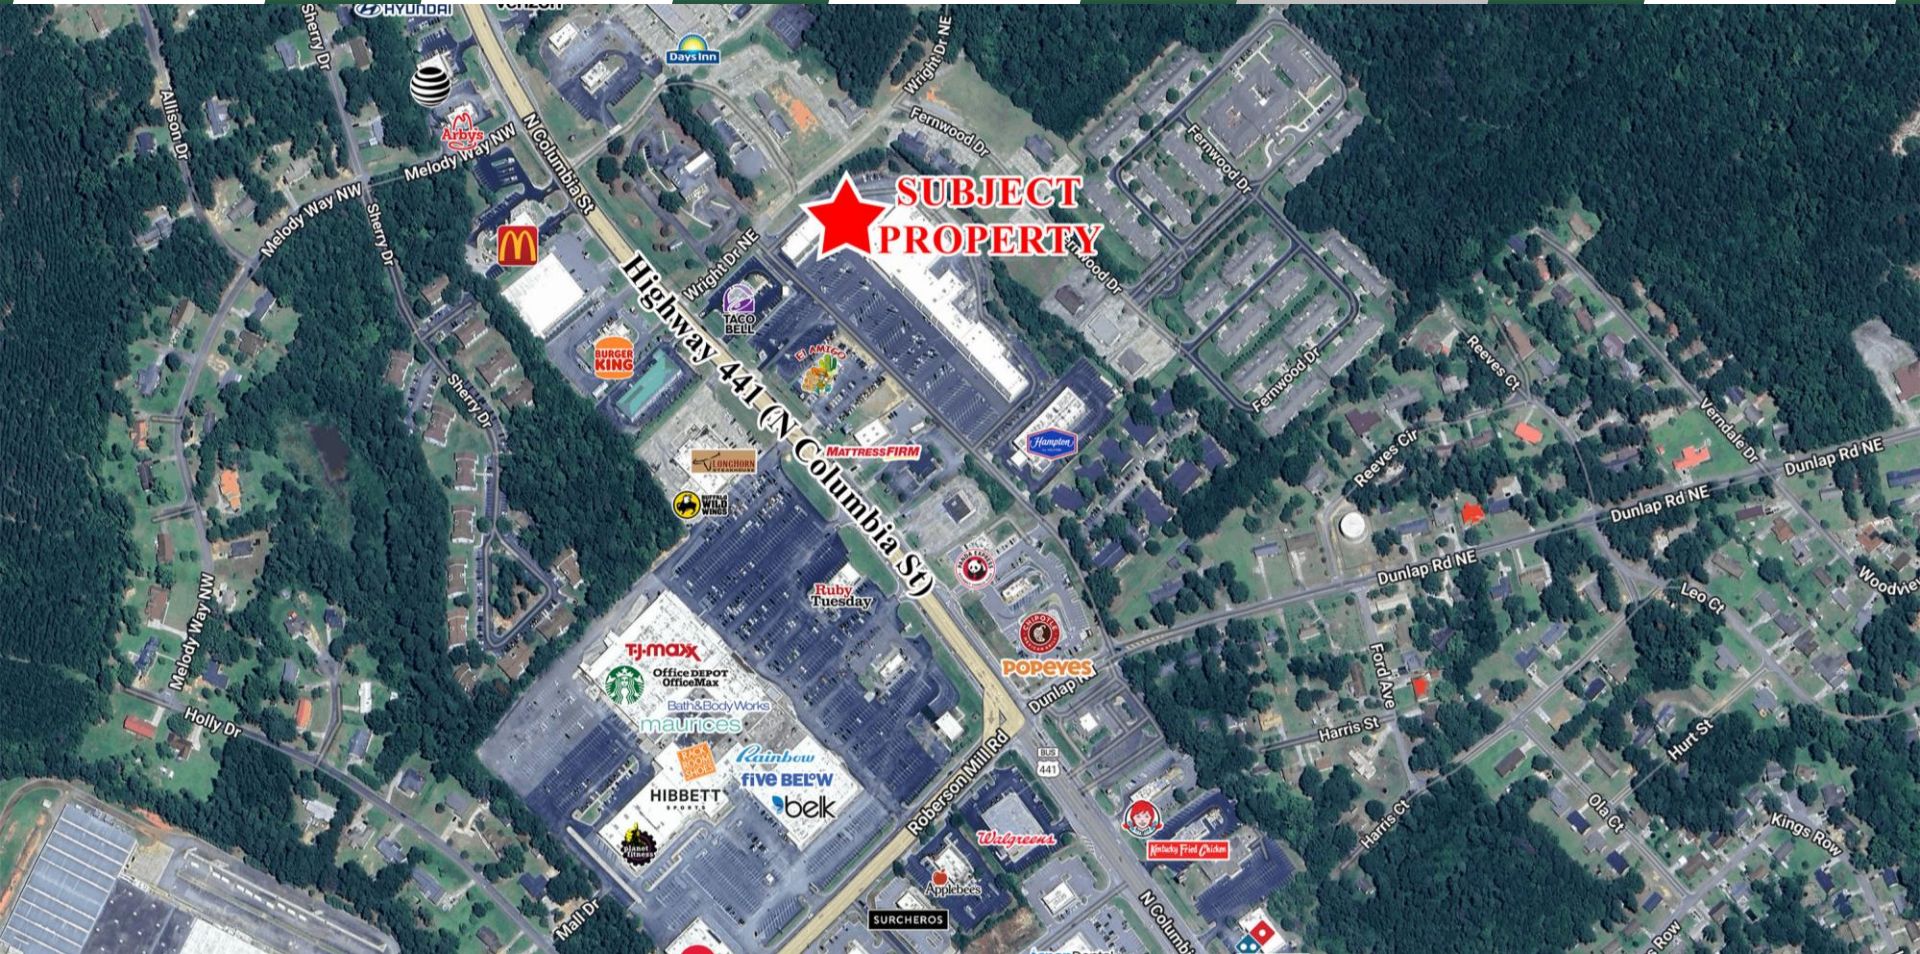

Summary

Area Info

Photos

Aerial

Site Map