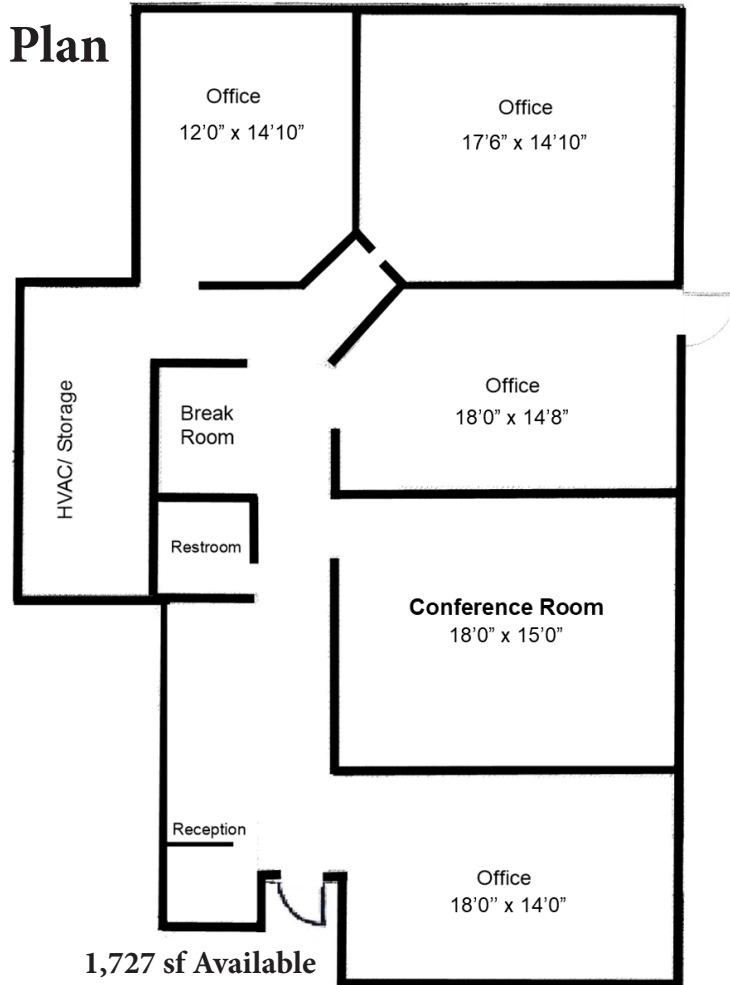

# Little Road Professional Office FOR LEASE

Lease Price:  
**\$20 psf**  
Modified Gross

7241 Little Road • New Port Richey, FL 34654

- ❖ 1,727 sf professional office available for immediate occupancy
- ❖ End unit space has numerous windows providing lots of natural light
- ❖ Located directly on Little Rd. near the Pasco County Government Center and just one mile from the New VA Hospital Facility
- ❖ Prevalent street signage and large building sign provide excellent visibility
- ❖ Floor plan includes reception, 4 offices, conference room, break area, & one restroom
- ❖ Property is surrounded by retail with Traffic Counts on Little Road in excess of 45,000 vehicles per day

## Floor Plan

\*For representation only. Lines and dimensions are approximate.

Break Area