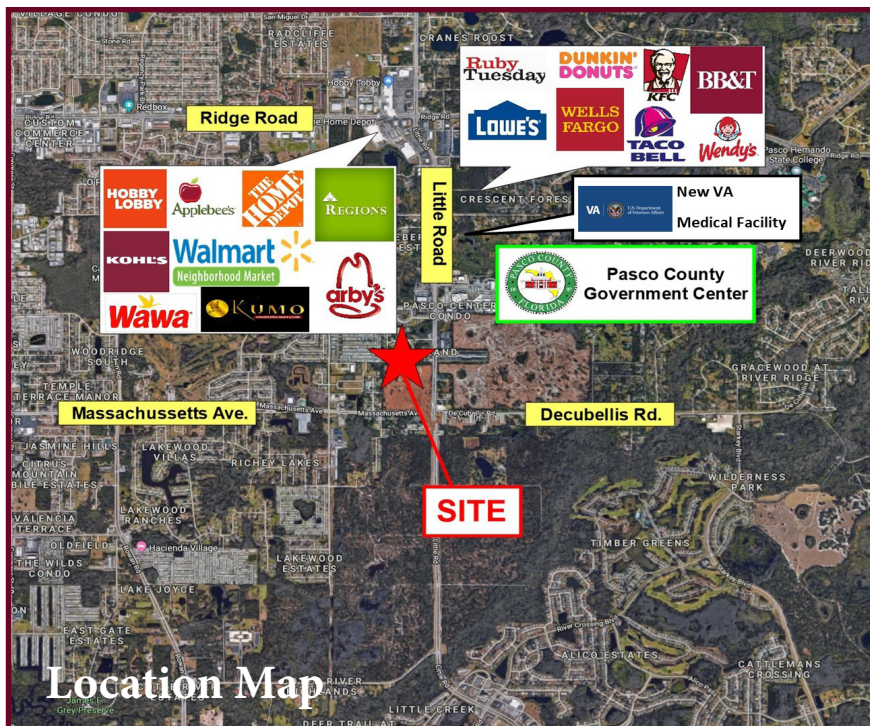

# Little Road Professional Office FOR LEASE

Lease Price:  
**\$20 psf**  
Modified Gross

7241 Little Road • New Port Richey, FL 34654

- ❖ 1,727 sf professional office available for immediate occupancy
- ❖ End unit space has numerous windows providing lots of natural light
- ❖ Located directly on Little Rd. near the Pasco County Government Center and just one mile from the New VA Hospital Facility
- ❖ Prevalent street signage and large building sign provide excellent visibility
- ❖ Floor plan includes reception, 4 offices, conference room, break area, & one restroom
- ❖ Property is surrounded by retail with Traffic Counts on Little Road in excess of 45,000 vehicles per day

## Floor Plan

\*For representation only. Lines and dimensions are approximate.

Break Area