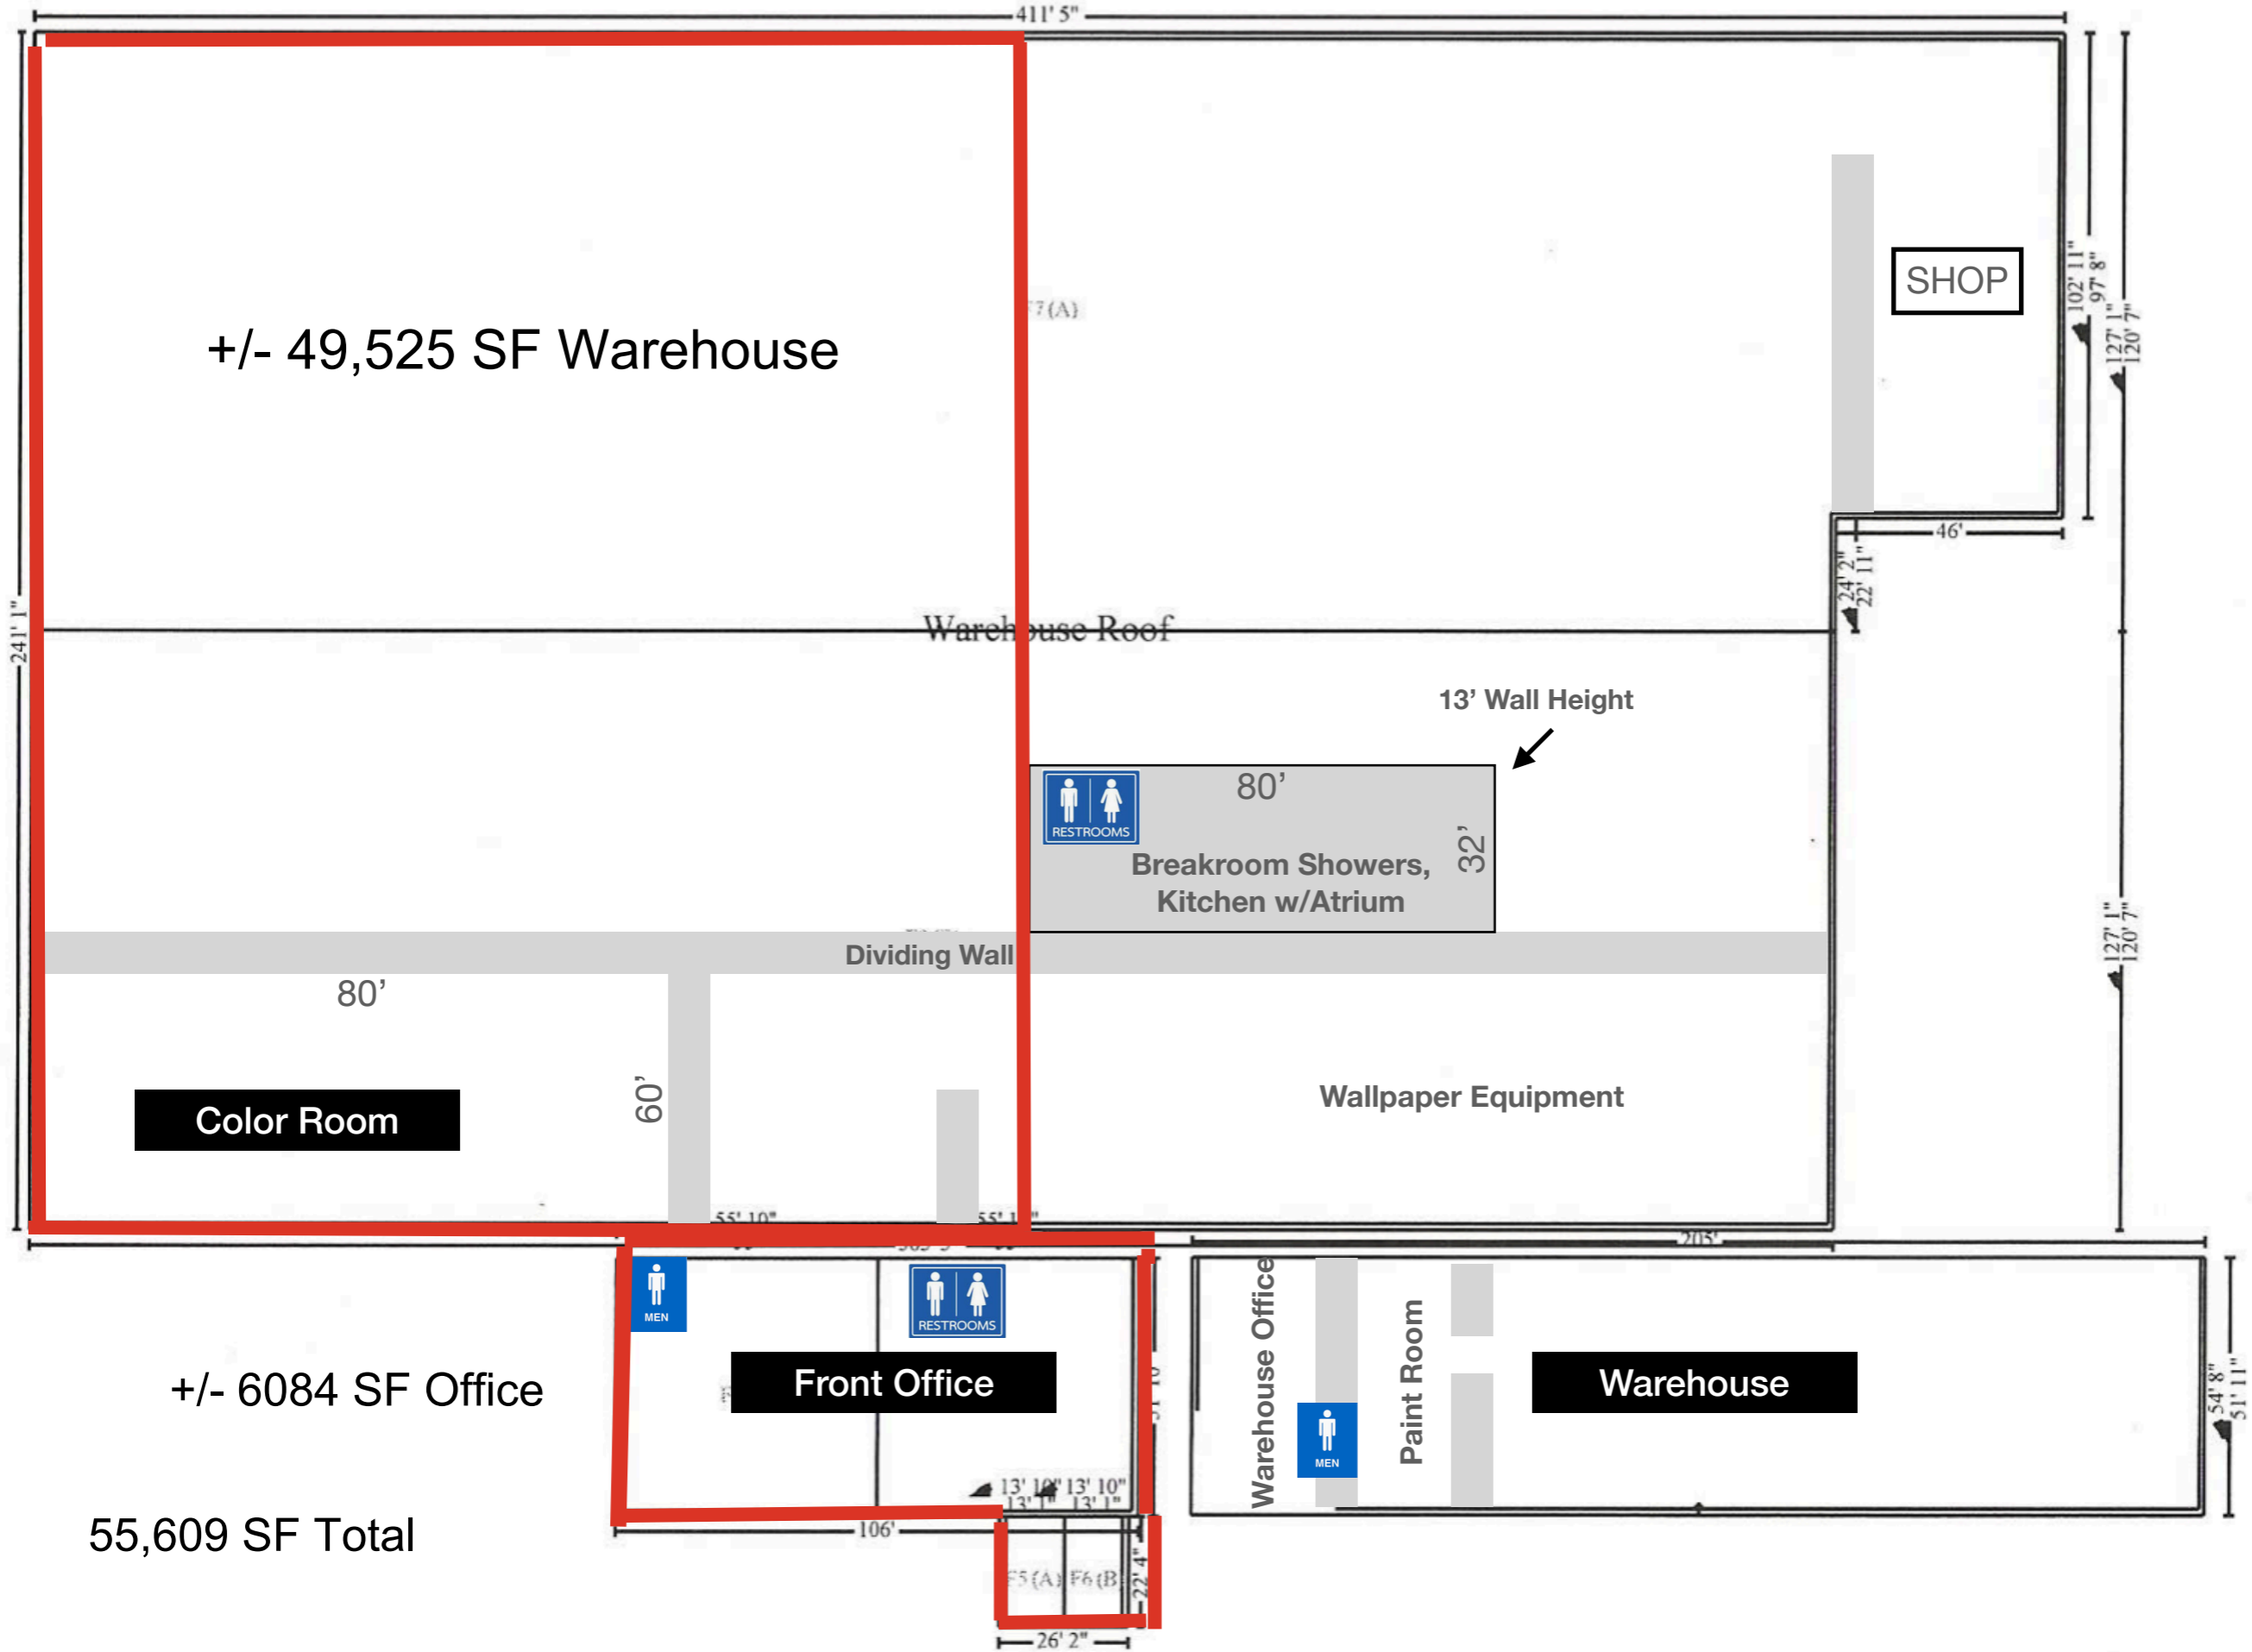

← 385' →

+/- 49,525 SF Warehouse

SHOP

Warehouse Roof

13' Wall Height

Breakroom Showers, Kitchen w/Atrium

Dividing Wall

Color Room

Wallpaper Equipment

Front Office

Warehouse Office

Paint Room

Warehouse

55,609 SF Total

+/- 6084 SF Office