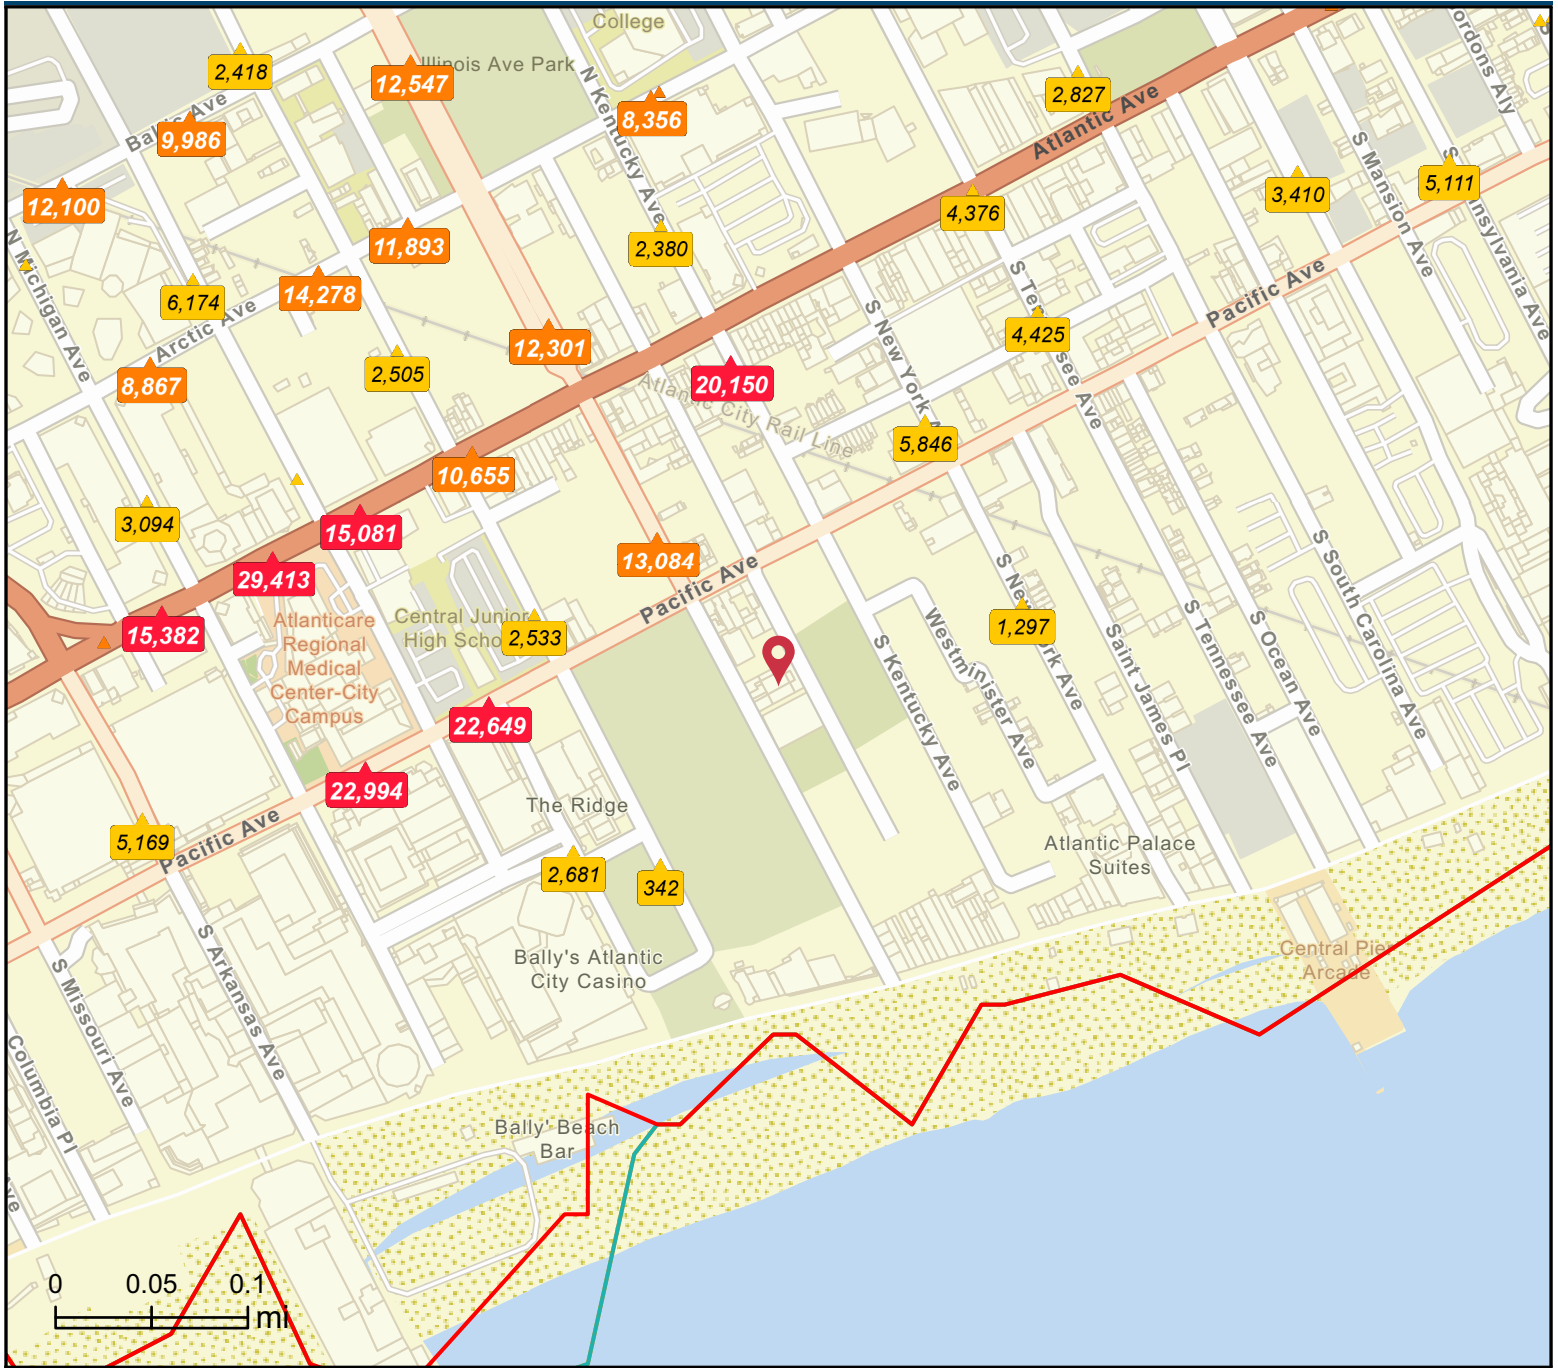

# Traffic Count Map - Close Up

Madison Hotel  
 125 S Dr Martin Luther King Blvd, Atlantic City, New Jersey, 08401  
 Drive time: 5, 10, 15 minute radii

Prepared by Joshua Levin, CCIM  
 Latitude: 39.35840  
 Longitude: -74.42996

- Average Daily Traffic Volume**
- ▲ Up to 6,000 vehicles per day
  - ▲ 6,001 - 15,000
  - ▲ 15,001 - 30,000
  - ▲ 30,001 - 50,000
  - ▲ 50,001 - 100,000
  - ▲ More than 100,000 per day

Source: ©2024 Kalibrate Technologies (Q2 2024).