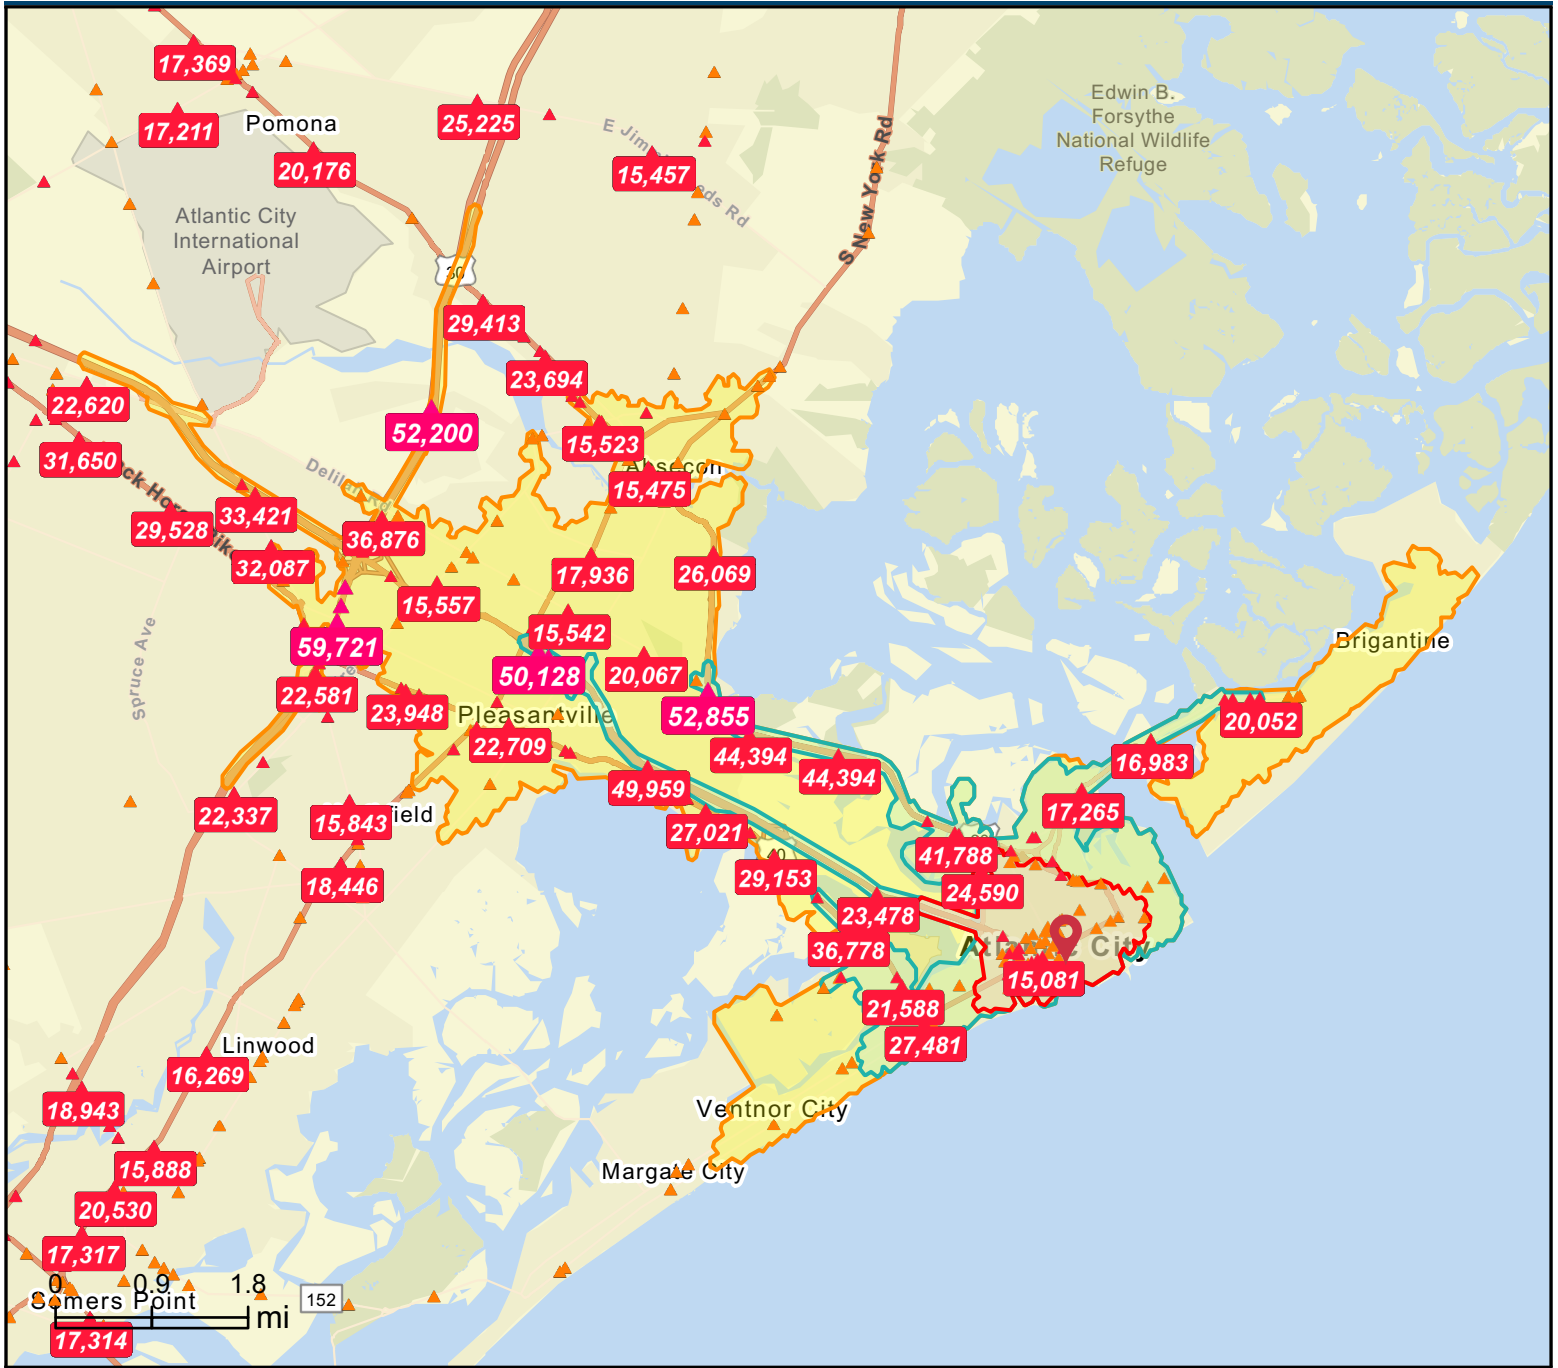

Traffic Count Map

Madison Hotel
 125 S Dr Martin Luther King Blvd, Atlantic City, New Jersey, 08401
 Drive time: 5, 10, 15 minute radii

Prepared by Joshua Levin, CCIM
 Latitude: 39.35840
 Longitude: -74.42996

- Average Daily Traffic Volume**
- ▲ Up to 6,000 vehicles per day
 - ▲ 6,001 - 15,000
 - ▲ 15,001 - 30,000
 - ▲ 30,001 - 50,000
 - ▲ 50,001 - 100,000
 - ▲ More than 100,000 per day

Source: ©2024 Kalibrate Technologies (Q2 2024).