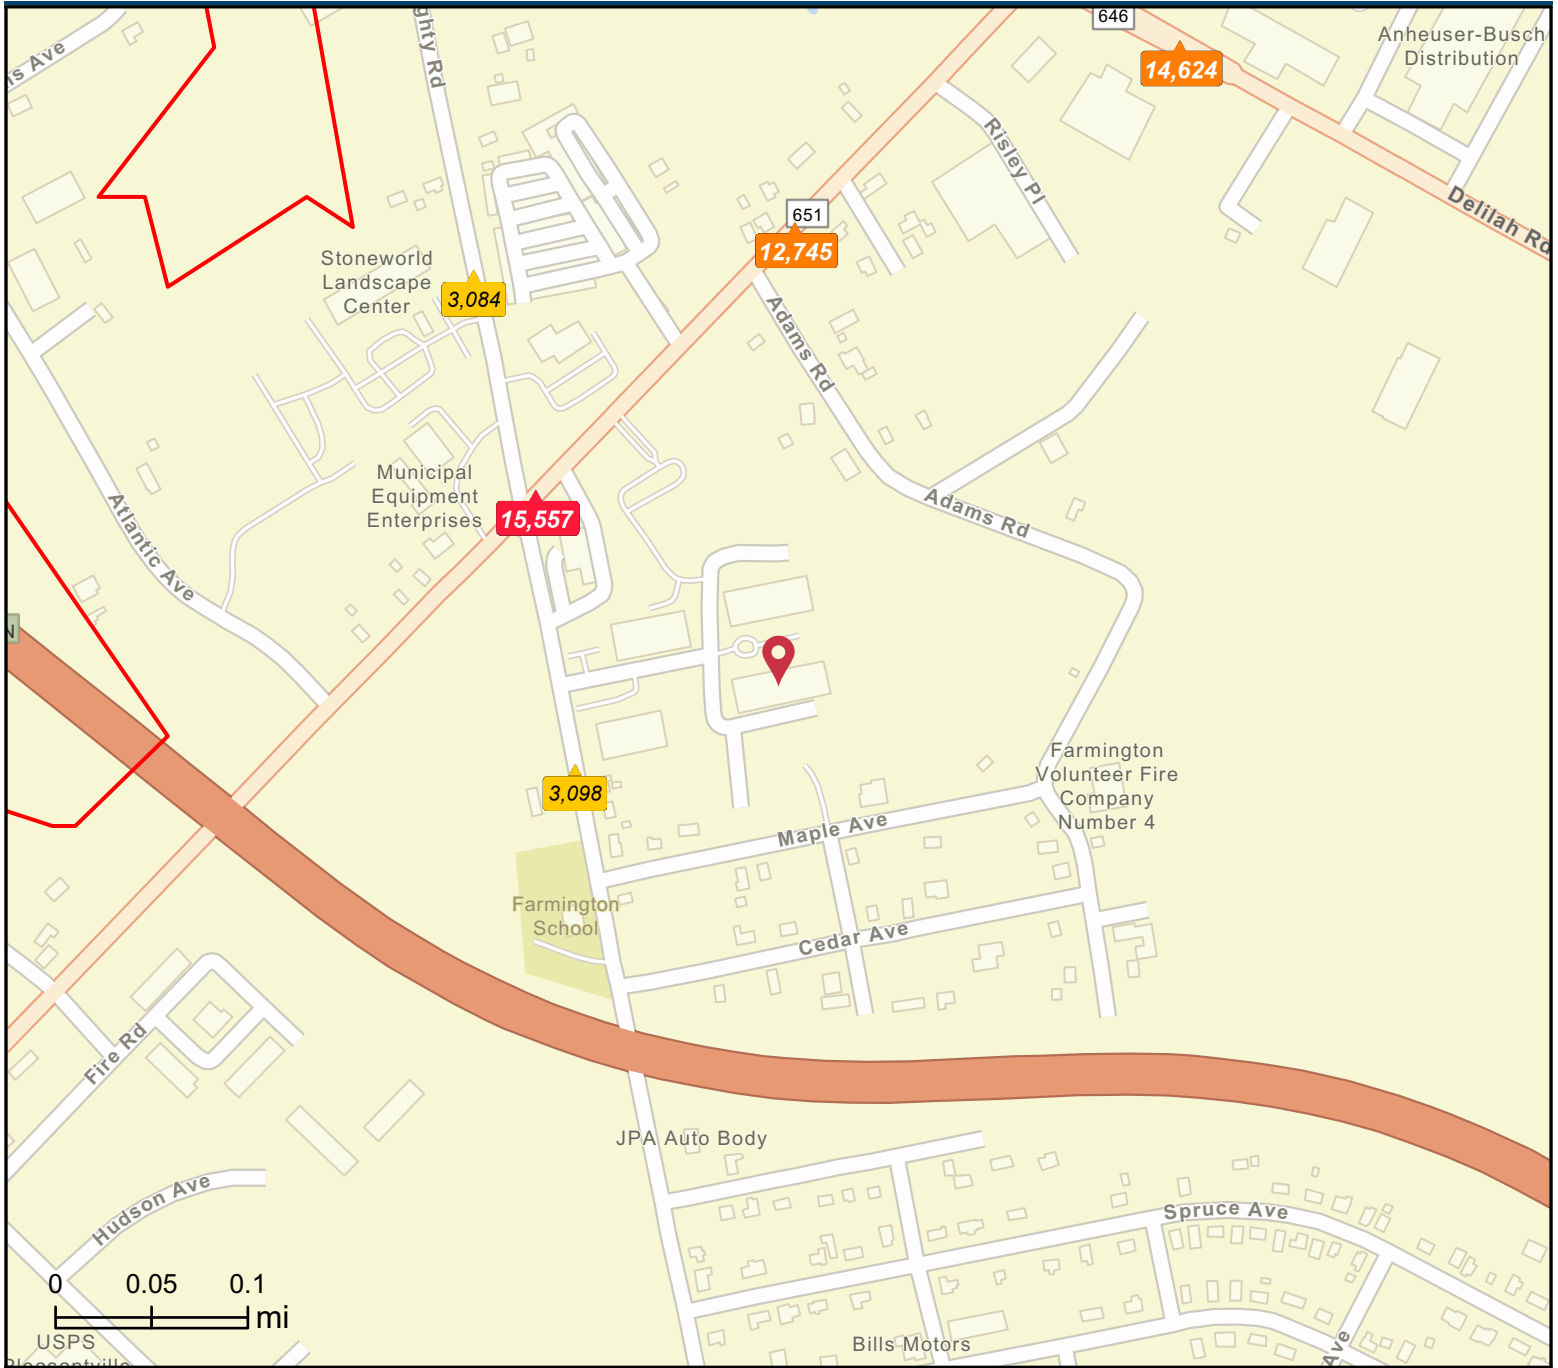

Traffic Count Map - Close Up

2628 Fire Rd, Bldg 300
 2628 Fire Rd, Egg Harbor Township, New Jersey, 08234
 Drive time: 5, 10, 15 minute radii

Prepared by Joshua Levin, CCIM
 Latitude: 39.40871
 Longitude: -74.53728

- Average Daily Traffic Volume**
- ▲ Up to 6,000 vehicles per day
 - ▲ 6,001 - 15,000
 - ▲ 15,001 - 30,000
 - ▲ 30,001 - 50,000
 - ▲ 50,001 - 100,000
 - ▲ More than 100,000 per day

Source: ©2024 Kalibrate Technologies (Q2 2024).