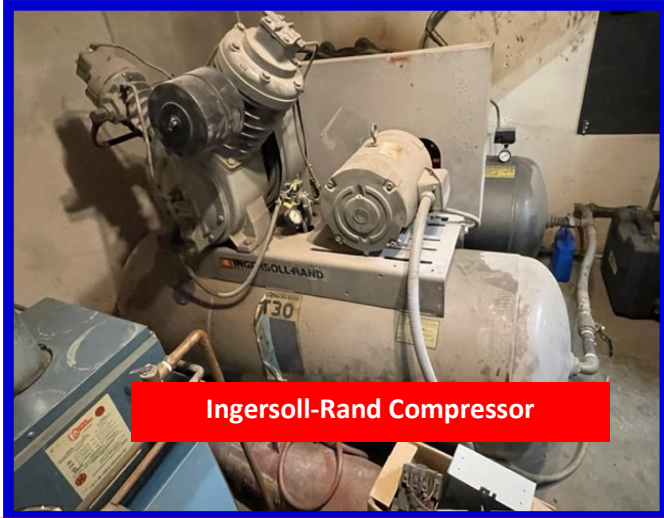

Fully Operational TurnKey Business

3,540 SF Auto Body Collision Repair Facility

24 Daly Road, Coventry

FOR SALE
\$495,000
State of CT Used Car
& Repair Licenses

- ⇒ Tenant is responsible for Insurance, (Fire, Liability) & Business Insurance
- ⇒ Tenant is responsible for Normal Maintenance : snow plowing lawn, furnace etc
- ⇒ 3,540 SF
- ⇒ Acres: 2.07
- ⇒ Heating: Oil-
- ⇒ Well Water & Sewer
- ⇒ 200 Amp, 3 Phase
- ⇒ Frontage: 289 Ft.
- ⇒ Zone: NC
- ⇒ Taxes: \$4934
- ⇒ Year Built:1986
- ⇒ 1,000 gal propane tank
- ⇒ 1,000 gal in ground oil tank
- ⇒ Equipment List Attached

Ingersoll-Rand Compressor

Versa-Rack Frame Straightening

Devilbiss Paint booth

24 Daly Rd, Coventry Equipment Inventory

Used Car Dealer License
2 Desks, 2 file cabinets,
lockable key box
4 Repair Order Racks,
Flammable Liquid Storage Cabinet
Commercial Zee first aid cabinet
Parts & sandpaper cabinet
White Industries R-12 AC Recharge machine
Pro Spot Resistance Welding Machine
Pro Spot aluminum, bronze and steel Mig Welder
Portable heat lamp
Eagle 2000 Dent Puller
Air operated gun washer
Red Devil electric paint shaker
Spitznagel dent puller
Time Clock
Towel dispensers
Hot & Cold water cooler
Bench grinder on stand
2 Continental measuring Systems
Lincoln SP 170t Mig Welder
Continental Flat Rack Frame machine
Continental Versa rack Frame Machine
2 Master Accessory unibody tool boards
Victor Thermal Dynamics Cutmaster 42 plasma cutter
Various 10 & 4 ton porta powers
2 Air jacks
Shark computerized measuring systems
Vices & drill press
Hunter R611 Alignment machine w/rack
Track full frame tie down clamp system
1-T30 Ingersoll Rand Compressor 10 HP 3 phase
1-NAPA Compressor 10 HP 3 phase
CAM Air Dryer System
150,000 BTU hot water boiler
6 fire extinguishers
Branick Strut Compressor
Devilbiss semi downdraft galvanized paint booth
936,000 BTU propane furnace for paint booth
Various jack stands- 4 sets
3 2 ton floor jacks
Small sand blast cabinet
Hien Werner press 12 ton
Battery Charger