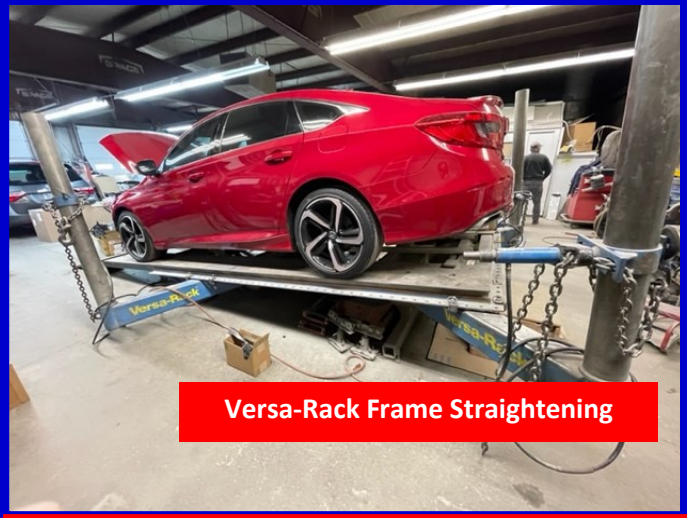

Fully Operational TurnKey Business

3,540 SF Auto Body Collision Repair Facility

24 Daly Road, Coventry

FOR SALE
\$495,000
State of CT Used Car
& Repair Licenses

- ⇒ Tenant is responsible for Insurance, (Fire, Liability) & Business Insurance
- ⇒ Tenant is responsible for Normal Maintenance : snow plowing lawn, furnace etc
- ⇒ 3,540 SF
- ⇒ Acres: 2.07
- ⇒ Heating: Oil-
- ⇒ Well Water & Sewer
- ⇒ 200 Amp, 3 Phase
- ⇒ Frontage: 289 Ft.
- ⇒ Zone: NC
- ⇒ Taxes: \$4934
- ⇒ Year Built:1986
- ⇒ 1,000 gal propane tank
- ⇒ 1,000 gal in ground oil tank
- ⇒ Equipment List Attached

Ingersoll-Rand Compressor

Versa-Rack Frame Straightening

Devilbiss Paint booth

24 Daly Rd, Coventry Equipment Inventory

Used Car Dealer License
2 Desks, 2 file cabinets,
lockable key box
4 Repair Order Racks,
Flammable Liquid Storage Cabinet
Commercial Zee first aid cabinet
Parts & sandpaper cabinet
White Industries R-12 AC Recharge machine
Pro Spot Resistance Welding Machine
Pro Spot aluminum, bronze and steel Mig Welder
Portable heat lamp
Eagle 2000 Dent Puller
Air operated gun washer
Red Devil electric paint shaker
Spitznagel dent puller
Time Clock
Towel dispensers
Hot & Cold water cooler
Bench grinder on stand
2 Continental measuring Systems
Lincoln SP 170t Mig Welder
Continental Flat Rack Frame machine
Continental Versa rack Frame Machine
2 Master Accessory unibody tool boards
Victor Thermal Dynamics Cutmaster 42 plasma cutter
Various 10 & 4 ton porta powers
2 Air jacks
Shark computerized measuring systems
Vices & drill press
Hunter R611 Alignment machine w/rack
Track full frame tie down clamp system
1-T30 Ingersoll Rand Compressor 10 HP 3 phase
1-NAPA Compressor 10 HP 3 phase
CAM Air Dryer System
150,000 BTU hot water boiler
6 fire extinguishers
Branick Strut Compressor
Devilbiss semi downdraft galvanized paint booth
936,000 BTU propane furnace for paint booth
Various jack stands- 4 sets
3 2 ton floor jacks
Small sand blast cabinet
Hien Werner press 12 ton
Battery Charger