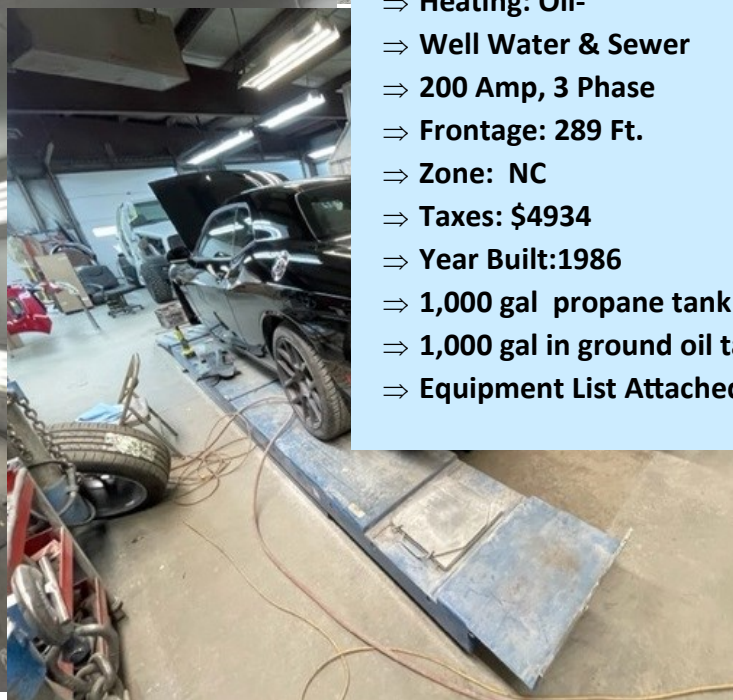

Fully Operational TurnKey Business

3,540 SF Auto Body Collision Repair Facility

24 Daly Road, Coventry

FOR SALE
\$495,000
State of CT Used Car
& Repair Licenses

- ⇒ Tenant is responsible for Insurance, (Fire, Liability) & Business Insurance
- ⇒ Tenant is responsible for Normal Maintenance : snow plowing lawn, furnace etc
- ⇒ 3,540 SF
- ⇒ Acres: 2.07
- ⇒ Heating: Oil-
- ⇒ Well Water & Sewer
- ⇒ 200 Amp, 3 Phase
- ⇒ Frontage: 289 Ft.
- ⇒ Zone: NC
- ⇒ Taxes: \$4934
- ⇒ Year Built:1986
- ⇒ 1,000 gal propane tank
- ⇒ 1,000 gal in ground oil tank
- ⇒ Equipment List Attached

Ingersoll-Rand Compressor

Versa-Rack Frame Straightening

Devilbiss Paint booth

24 Daly Rd, Coventry Equipment Inventory

Used Car Dealer License
2 Desks, 2 file cabinets,
lockable key box
4 Repair Order Racks,
Flammable Liquid Storage Cabinet
Commercial Zee first aid cabinet
Parts & sandpaper cabinet
White Industries R-12 AC Recharge machine
Pro Spot Resistance Welding Machine
Pro Spot aluminum, bronze and steel Mig Welder
Portable heat lamp
Eagle 2000 Dent Puller
Air operated gun washer
Red Devil electric paint shaker
Spitznagel dent puller
Time Clock
Towel dispensers
Hot & Cold water cooler
Bench grinder on stand
2 Continental measuring Systems
Lincoln SP 170t Mig Welder
Continental Flat Rack Frame machine
Continental Versa rack Frame Machine
2 Master Accessory unibody tool boards
Victor Thermal Dynamics Cutmaster 42 plasma cutter
Various 10 & 4 ton porta powers
2 Air jacks
Shark computerized measuring systems
Vices & drill press
Hunter R611 Alignment machine w/rack
Track full frame tie down clamp system
1-T30 Ingersoll Rand Compressor 10 HP 3 phase
1-NAPA Compressor 10 HP 3 phase
CAM Air Dryer System
150,000 BTU hot water boiler
6 fire extinguishers
Branick Strut Compressor
Devilbiss semi downdraft galvanized paint booth
936,000 BTU propane furnace for paint booth
Various jack stands- 4 sets
3 2 ton floor jacks
Small sand blast cabinet
Hien Werner press 12 ton
Battery Charger