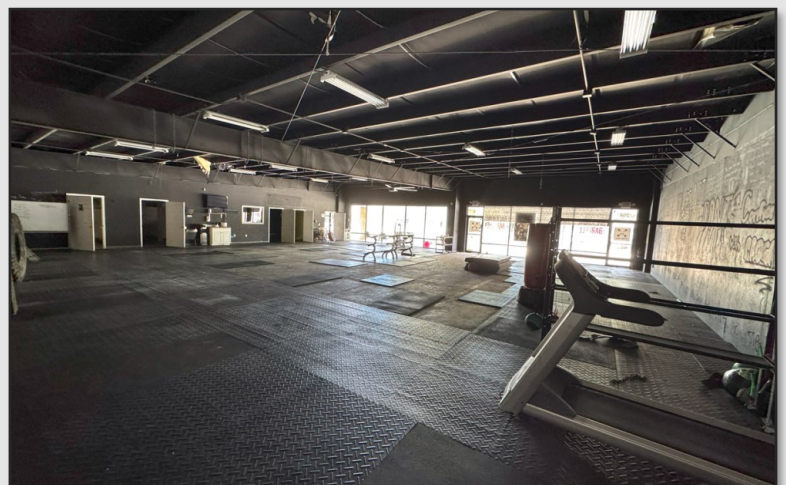

2nd Gen Gym Space

851 E SR 434, STE 208, Longwood, FL 32750

Lease Rate: \$17 NNN

LOCATION DETAILS

Located on East State Road 434 with a traffic count of over 23,000 CPD. Adjacent to Truist Bank and First Baptist Church of Longwood, and directly across from AutoZone Auto Parts. The center is conveniently situated, being less than 4 miles from I-4 and in close proximity to major thoroughfares such as US 17-92 and Ronald Reagan Blvd, offering easy access from all over Central Florida.

LISTING HIGHLIGHTS

- **±4,500 SF** 2nd Generation Gym **Available Now**
- Located in a ±61,200 SF retail plaza with national brands and local businesses like O'Reilly Auto Parts, and Hero Academy Martial Arts.
- **Mostly open layout** includes:
 - 2 All-gender restrooms with individual stalls
 - Men's and women's shower rooms
 - Managerial office
- Monument and storefront signage available
- **246 Shared parking spaces**

2nd Gen Gym Space

851 E SR 434, STE 208, Longwood, FL 32750

SUITE 208

CONTACT FOR MORE INFORMATION

Marie Shorey, CCIM

(407) 383-8142

marie@palkiper.com

2nd Gen Gym Space