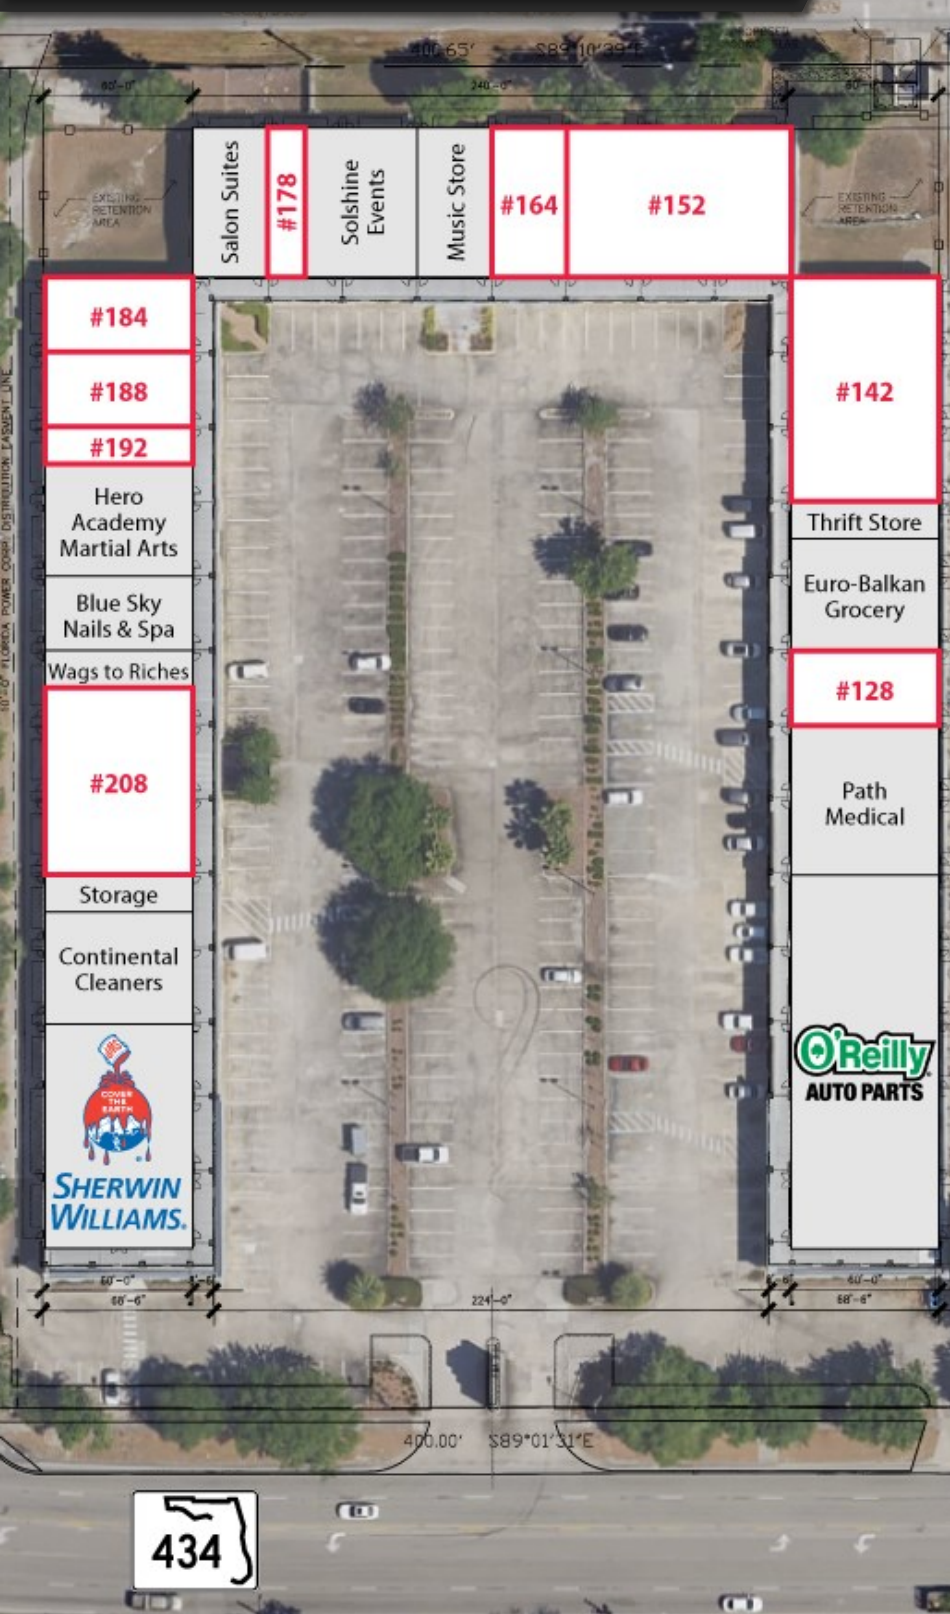

2nd Gen Gym Space

851 E SR 434, STE 208, Longwood, FL 32750

Lease Rate: \$17 NNN

LOCATION DETAILS

Located on East State Road 434 with a traffic count of over 23,000 CPD. Adjacent to Truist Bank and First Baptist Church of Longwood, and directly across from AutoZone Auto Parts. The center is conveniently situated, being less than 4 miles from I-4 and in close proximity to major thoroughfares such as US 17-92 and Ronald Reagan Blvd, offering easy access from all over Central Florida.

LISTING HIGHLIGHTS

- **±4,500 SF** 2nd Generation Gym **Available Now**
- Located in a ±61,200 SF retail plaza with national brands and local businesses like O'Reilly Auto Parts, and Hero Academy Martial Arts.
- **Mostly open layout** includes:
 - 2 All-gender restrooms with individual stalls
 - Men's and women's shower rooms
 - Managerial office
- Monument and storefront signage available
- **246 Shared parking spaces**

851 E SR 434, STE 208, Longwood, FL 32750

STE.	TENANT	SQ.FT.
100	O'Reilly Auto Parts	9,000
126	Path Medical	3,600
128	Available - 2nd Gen Restaurant	1,800
132	Euro - Balkan Grocery	2,700
138	Thrift Store	900
142	Available	5,400
152	Available	5,400
164	Available	1,800
168	Music Store	1,800
176	Solshine Events	2,700
178	Available	900
180	The E Salon and Suites	1,800
184	Available	1,800
188	Available	1,800
192	Available	900
194	Hero Academy Martial Arts	2,700
200	Blue Sky Nails & Spa	1,800
204	Wags to Riches	900
208	Available - 2nd Gen Gym	4,500
216	Storage	900
218	Continental Cleaners	2,700
226	Sherwin-Williams Paint Store	5,400