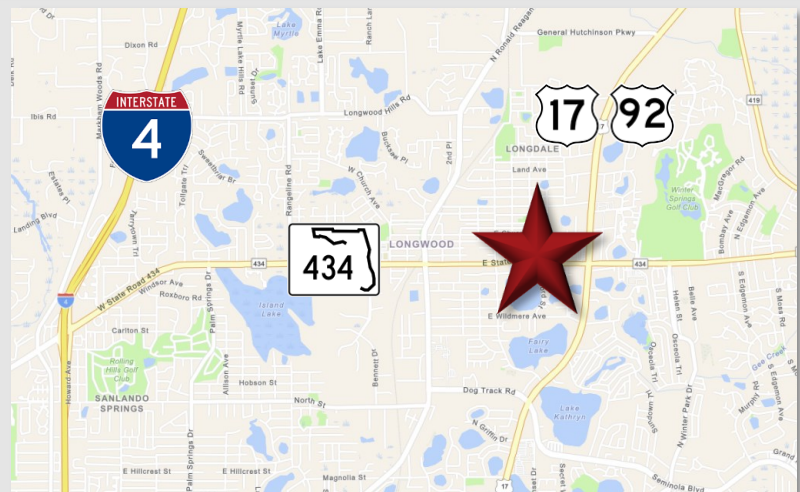

2nd Gen Gym Space

851 E SR 434, STE 208, Longwood, FL 32750

Lease Rate: \$17 NNN

LOCATION DETAILS

Located on East State Road 434 with a traffic count of over 23,000 CPD. Adjacent to Truist Bank and First Baptist Church of Longwood, and directly across from AutoZone Auto Parts. The center is conveniently situated, being less than 4 miles from I-4 and in close proximity to major thoroughfares such as US 17-92 and Ronald Reagan Blvd, offering easy access from all over Central Florida.

LISTING HIGHLIGHTS

- **±4,500 SF** 2nd Generation Gym **Available Now**
- Located in a ±61,200 SF retail plaza with national brands and local businesses like O'Reilly Auto Parts, and Hero Academy Martial Arts.
- **Mostly open layout** includes:
 - 2 All-gender restrooms with individual stalls
 - Men's and women's shower rooms
 - Managerial office
- Monument and storefront signage available
- **246 Shared parking spaces**

2024 DEMOGRAPHICS

	1-MILE	3-MILE	5-MILE
Population	10,674	73,085	206,908
Average HH Income	\$77,699	\$102,651	\$111,256
Median HH Income	\$63,444	\$77,036	\$78,728

CONTACT FOR MORE INFORMATION

Marie Shorey, CCIM
(407) 383-8142
marie@palkiper.com